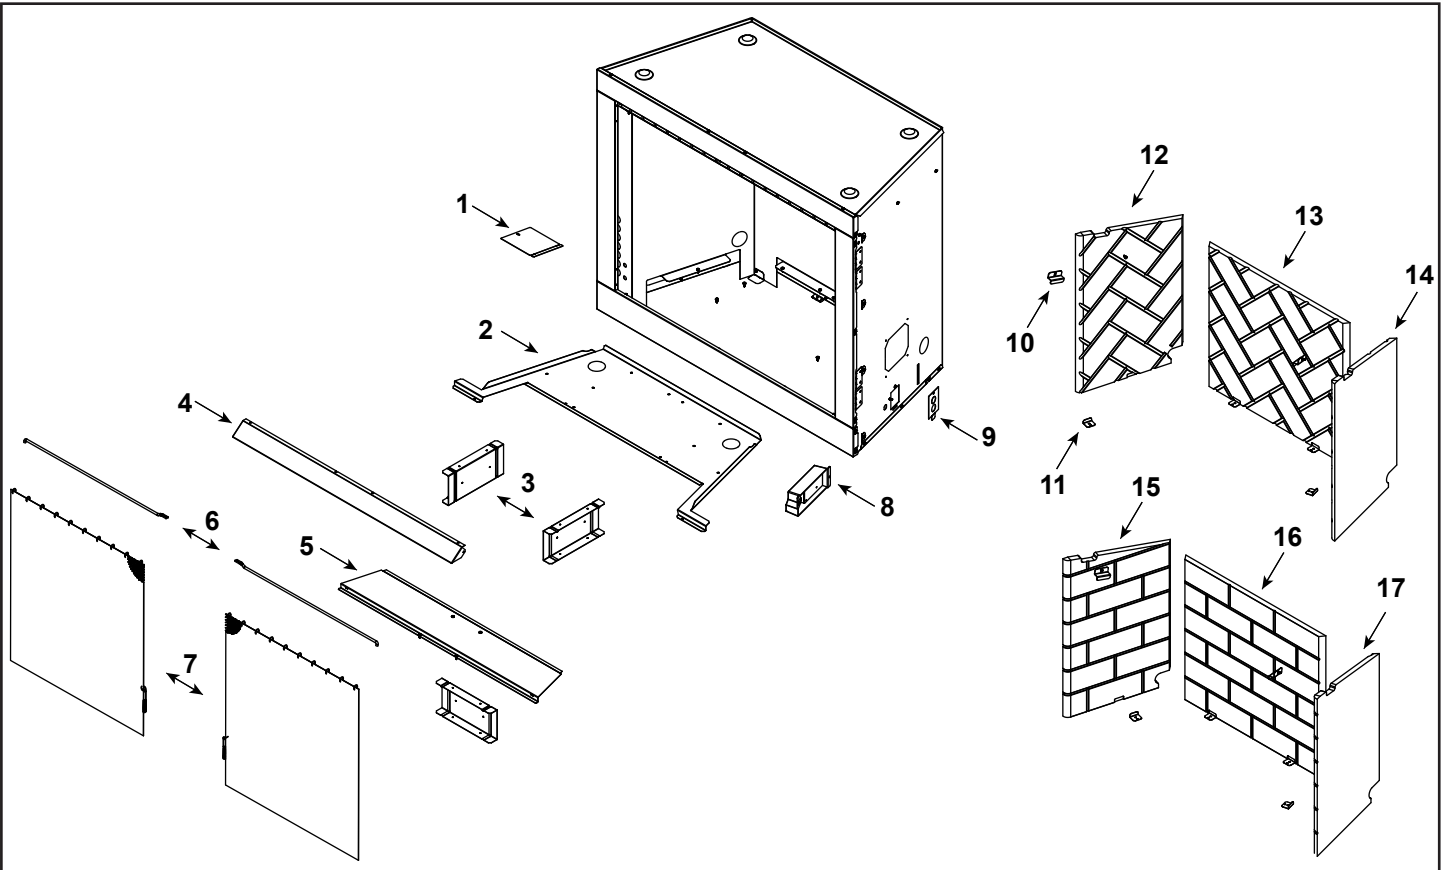

IMPORTANT: THIS IS DATED INFORMATION. Parts must be ordered from a dealer or distributor. **Hearth and Home Technologies does not sell directly to consumers.** Provide model number and serial number when requesting service parts from your dealer or distributor.

Stocked at Depot

ITEM	DESCRIPTION	COMMENTS	PART NUMBER	
1	Light Cover		SRV4137-144	
2	Firebox Bottom		SRV4137-129	
3	Firebox Support	Qty 3 req	SRV4137-131	
4	Hood		SRV4137-109	
5	Access Cover		SRV4137-130	
6	Screen Rod	Qty 2 req	SRV4137-302	Y
7	Firescreen Assembly	Qty 2 req	SRV4137-300	Y
8	Junction Box (Plastic)		SRV4021-013	Y
9	Junction Box Cover Plate		SRV4137-115	
10	Refractory Bracket, Upper	Qty 2 req	SRV4137-147	
11	Refractory Bracket, Lower	Qty 4 req	SRV4137-116	
12	Left Concrete Panel	Herringbone	SRV4137-266	
13	Back Concrete Panel	Herringbone	SRV4137-265	
14	Right Concrete Panel	Herringbone	SRV4137-267	
15	Left Concrete Panel	Traditional	SRV4137-260	
16	Back Concrete Panel	Traditional	SRV4137-259	
17	Right Concrete Panel	Traditional	SRV4137-261