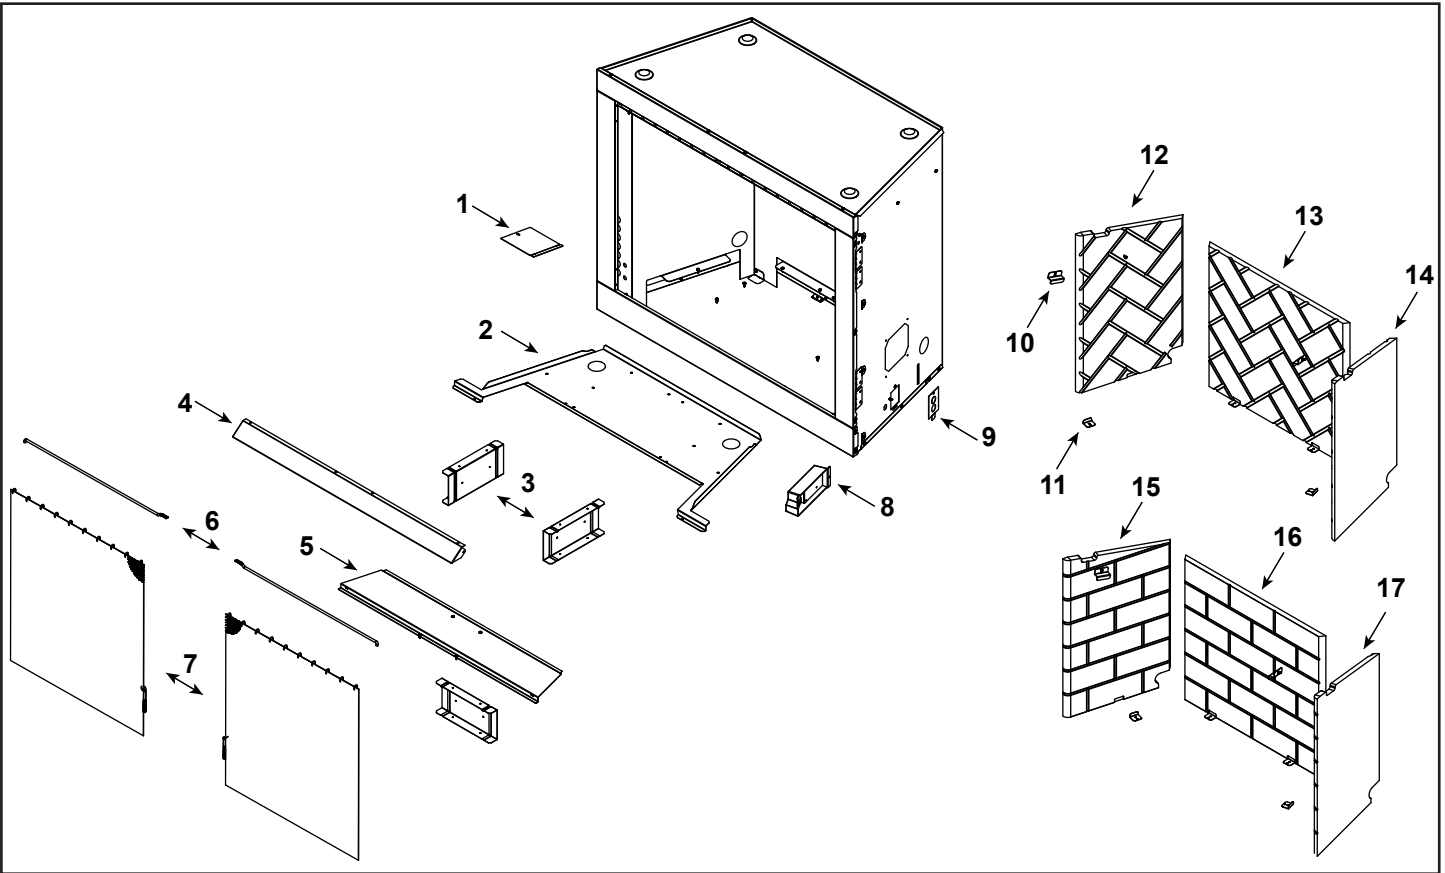

IMPORTANT: THIS IS DATED INFORMATION. Parts must be ordered from a dealer or distributor. **Hearth and Home Technologies does not sell directly to consumers.** Provide model number and serial number when requesting service parts from your dealer or distributor.

Stocked at Depot

ITEM	DESCRIPTION	COMMENTS	PART NUMBER	
1	Light Cover		SRV4137-144	
2	Firebox Bottom		SRV4137-129	
3	Firebox Support	Qty 3 req	SRV4137-131	
4	Hood		SRV4137-109	
5	Access Cover		SRV4137-130	
6	Screen Rod	Qty 2 req	SRV4137-302	Y
7	Firesecreen Assembly	Qty 2 req	SRV4137-300	Y
8	Junction Box (Plastic)		SRV4021-013	Y
9	Junction Box Cover Plate		SRV4137-115	
10	Refractory Bracket, Upper	Qty 2 req	SRV4137-147	
11	Refractory Bracket, Lower	Qty 4 req	SRV4137-116	
12	Left Concrete Panel	Herringbone	SRV4137-266	
13	Back Concrete Panel	Herringbone	SRV4137-265	
14	Right Concrete Panel	Herringbone	SRV4137-267	
15	Left Concrete Panel	Traditional	SRV4137-260	
16	Back Concrete Panel	Traditional	SRV4137-259	
17	Right Concrete Panel	Traditional	SRV4137-261