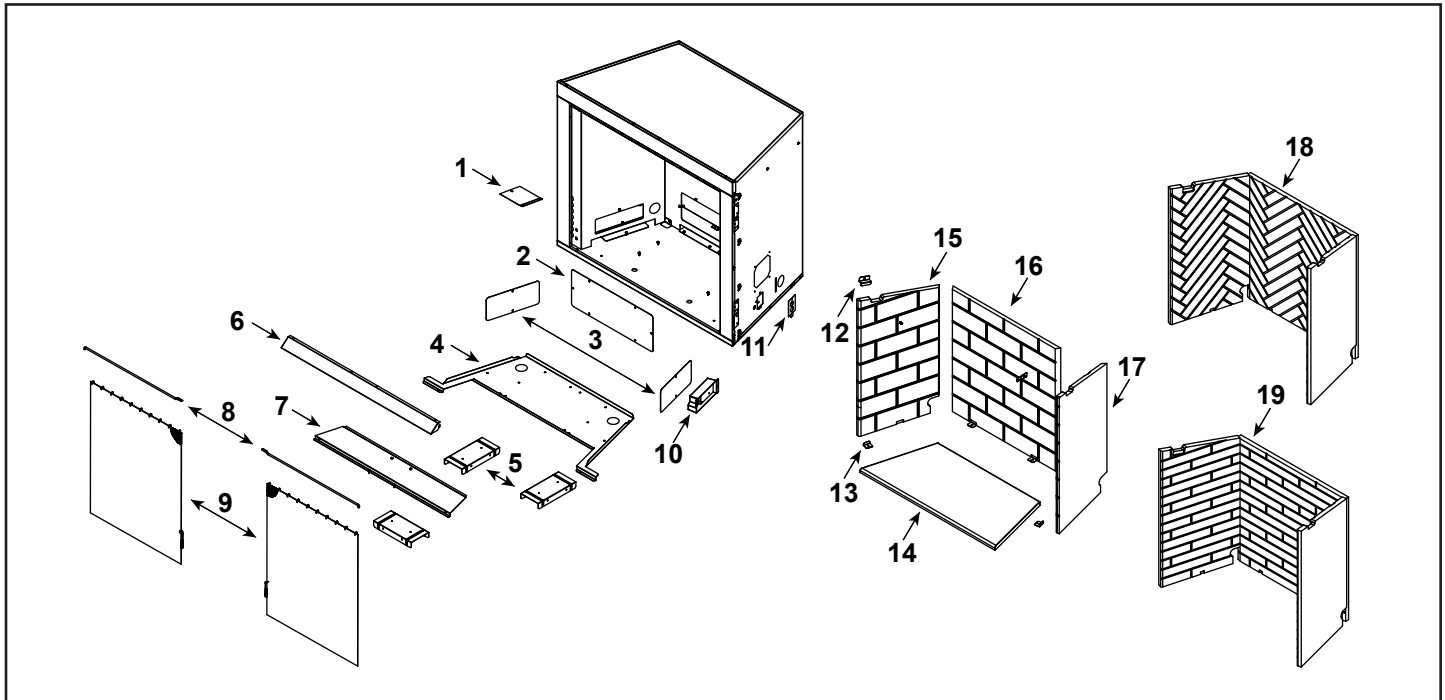

LCUF32CR-BT

LCUF32CR-C

LCUF32CR-GH

LCUF32CR-GT

IMPORTANT: THIS IS DATED INFORMATION. Parts must be ordered from a dealer or distributor. **Hearth and Home Technologies does not sell directly to consumers.** Provide model number and serial number when requesting service parts from your dealer or distributor.

Stocked at Depot

ITEM	DESCRIPTION	COMMENTS	PART NUMBER	
1	Light Cover		SRV4137-144	
2	Fan Cover		SRV4143-126	
3	Junction Box Cover	Qty 2 req	SRV4143-145	
4	Firebox Bottom		SRV4136-129	
5	Firebox Support	Qty 3 req	SRV4137-131	
6	Hood		SRV4136-109	
7	Access Cover		SRV4136-130	
8	Screen Rod	Qty 2 req	SRV4136-302	Y
9	Firesecreen Assembly	Qty 2 req	SRV4142-300	Y
10	Junction Box (Plastic)		SRV4021-013	Y
11	Junction Box Cover Plate		SRV4137-115	
12	Refractory Bracket, Upper	Qty 2 req	SRV4137-147	
13	Refractory Bracket, Lower	Qty 4 req	SRV4137-116	
14	Hearth Refractory Concrete		SRV4142-277	
15	Left Concrete Panel	Traditional	SRV4143-260	
16	Back Concrete Panel	Traditional	SRV4142-259	
17	Right Concrete Panel	Traditional	SRV4143-261	
18	Refractory Assembly, Herringbone	Gray	SRV4142-025	
19	Refractory Assembly, Traditional	Brown	SRV4142-027	
		Gray	SRV4142-026	