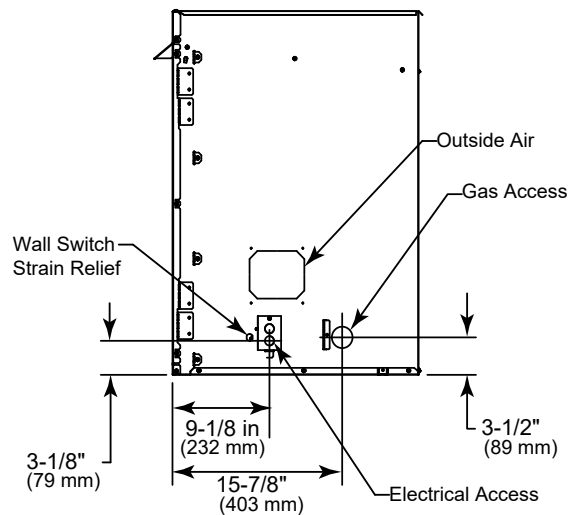

| MODEL | FRONT WIDTH | | BACK WIDTH | | HEIGHT | | DEPTH | | VIEWING AREA |
|--------|-------------|---------|------------|---------|--------|---------|--------|---------|--------------|
| | Actual | Framing | Actual | Framing | Actual | Framing | Actual | Framing | |
| LCUF32 | 38" | 38-1/2" | 25-1/2" | 38-1/2" | 34" | 34-1/4" | 23" | 22-3/4" | 32" x 30" |

FRONT VIEW

TOP VIEW

LEFT SIDE VIEW

RIGHT SIDE VIEW

FRAMING DIMENSIONS

CLEARANCES TO COMBUSTIBLES

MINIMUM HEARTH DIMENSIONS

MANTEL CLEARANCES