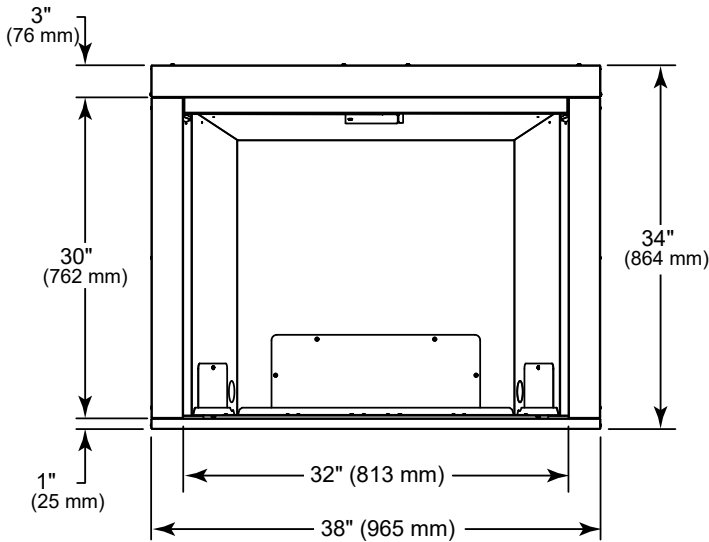

| MODEL | FRONT WIDTH | | BACK WIDTH | | HEIGHT | | DEPTH | | VIEWING AREA |
|--------|-------------|---------|------------|---------|--------|---------|--------|---------|--------------|
| | Actual | Framing | Actual | Framing | Actual | Framing | Actual | Framing | |
| LCUF32 | 38" | 38-1/2" | 25-1/2" | 38-1/2" | 34" | 34-1/4" | 23" | 22-3/4" | 32" x 30" |

FRONT VIEW

TOP VIEW

LEFT SIDE VIEW

RIGHT SIDE VIEW

FRAMING DIMENSIONS

CLEARANCES TO COMBUSTIBLES

MINIMUM HEARTH DIMENSIONS

MANTEL CLEARANCES