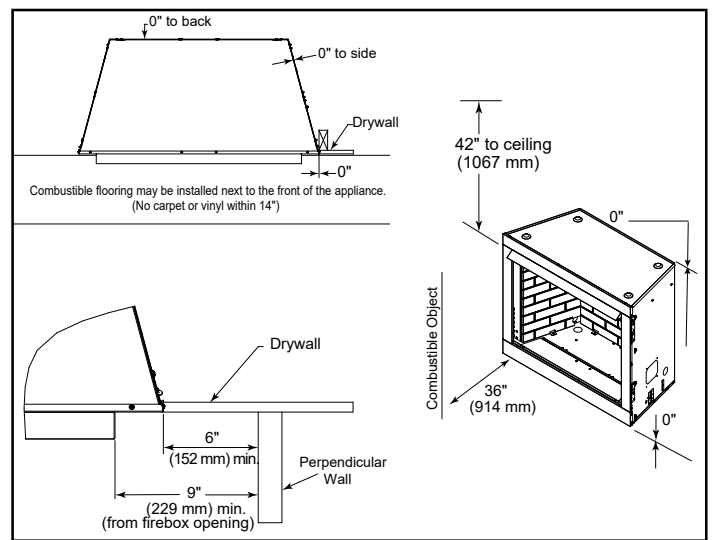

| MODEL | FRONT WIDTH | | BACK WIDTH | | HEIGHT | | DEPTH | | VIEWING AREA |
|--------|-------------|---------|------------|---------|--------|---------|--------|---------|--------------|
| | Actual | Framing | Actual | Framing | Actual | Framing | Actual | Framing | |
| LCUF32 | 38" | 38-1/2" | 25-1/2" | 38-1/2" | 34" | 34-1/4" | 23" | 22-3/4" | 32" x 30" |

FRONT VIEW

TOP VIEW

LEFT SIDE VIEW

RIGHT SIDE VIEW

FRAMING DIMENSIONS

CLEARANCES TO COMBUSTIBLES

MINIMUM HEARTH DIMENSIONS

MANTEL CLEARANCES