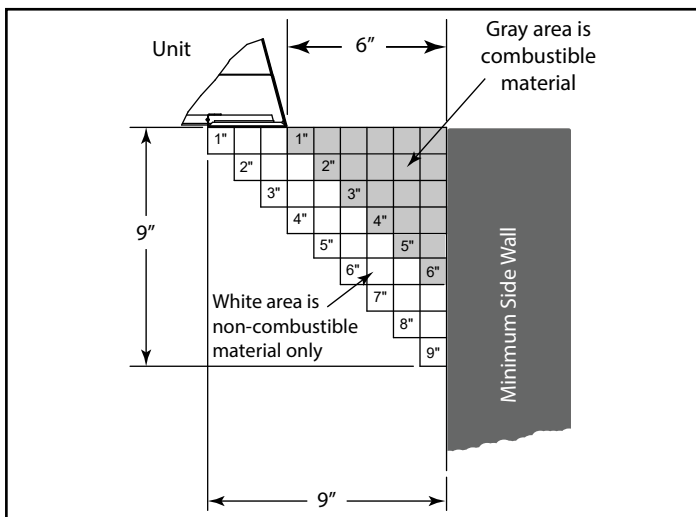

MANTEL LEG CLEARANCES

PRODUCT LISTING CODES	
US	ANSI Z223.1 / NFPA54 ANSI Z21.11
	CSA Design Certified

Product information provided is not complete and is subject to change without notice. Product installation must adhere strictly to instructions accompanying product to avoid risk of fire and potential injury.

Additional information can be found online at www.monessenhearth.com

LOVE AT FIRST LIGHT

(877) 863-4350 | monessenhearth.com