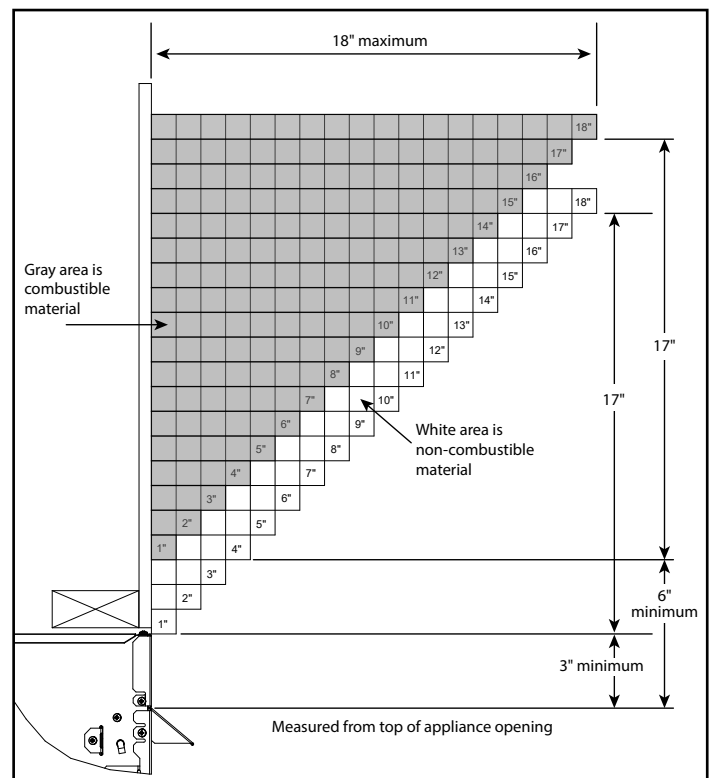

| MODEL | FRONT WIDTH | | BACK WIDTH | | HEIGHT | | DEPTH | | VIEWING AREA |
|--------|-------------|---------|------------|---------|--------|---------|--------|---------|--------------|
| | Actual | Framing | Actual | Framing | Actual | Framing | Actual | Framing | |
| LCUF32 | 38" | 38-1/2" | 25-1/2" | 38-1/2" | 34" | 34-1/4" | 23" | 22-3/4" | 32" x 30" |

FRONT VIEW

TOP VIEW

LEFT SIDE VIEW

RIGHT SIDE VIEW

FRAMING DIMENSIONS

CLEARANCES TO COMBUSTIBLES

MINIMUM HEARTH DIMENSIONS

MANTEL CLEARANCES