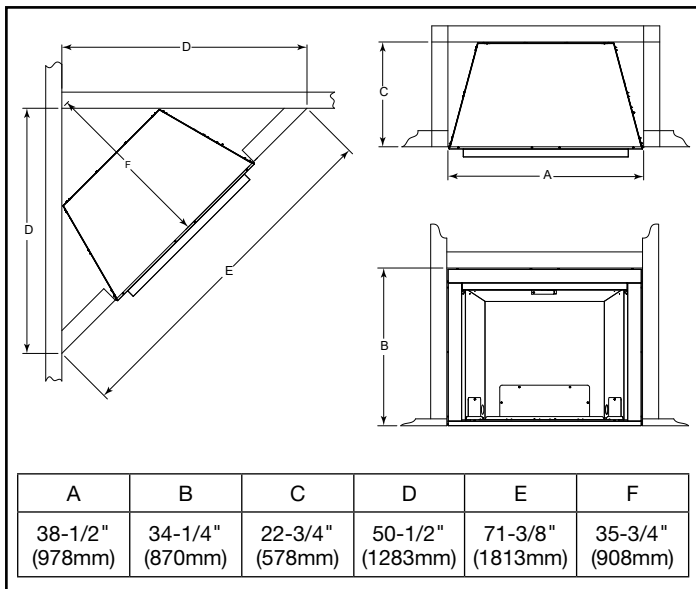

| MODEL | FRONT WIDTH | | BACK WIDTH | | HEIGHT | | DEPTH | | VIEWING AREA |
|--------|-------------|---------|------------|---------|--------|---------|--------|---------|--------------|
| | Actual | Framing | Actual | Framing | Actual | Framing | Actual | Framing | |
| LCUF32 | 38" | 38-1/2" | 25-1/2" | 38-1/2" | 34" | 34-1/4" | 23" | 22-3/4" | 32" x 30" |

FRONT VIEW

TOP VIEW

LEFT SIDE VIEW

RIGHT SIDE VIEW

FRAMING DIMENSIONS

CLEARANCES TO COMBUSTIBLES

MINIMUM HEARTH DIMENSIONS

MANTEL CLEARANCES