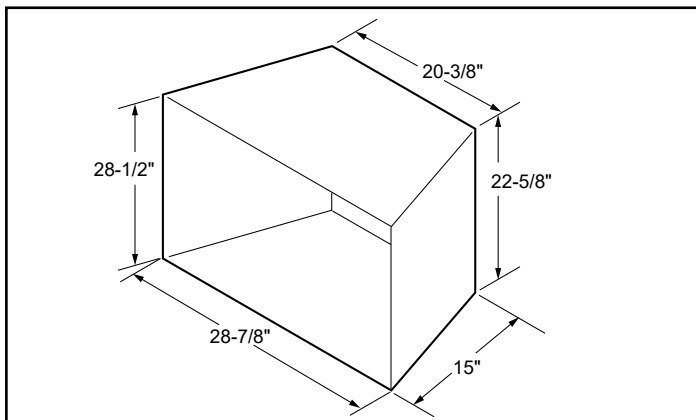

| MODEL | FRONT WIDTH | | BACK WIDTH | | HEIGHT | | DEPTH | | VIEWING AREA |
|--------|-------------|---------|------------|---------|--------|---------|--------|---------|--------------|
| | Actual | Framing | Actual | Framing | Actual | Framing | Actual | Framing | |
| LCUF32 | 38" | 38-1/2" | 25-1/2" | 38-1/2" | 34" | 34-1/4" | 23" | 22-3/4" | 32" x 30" |

FRONT VIEW

TOP VIEW

LEFT SIDE VIEW

RIGHT SIDE VIEW

FRAMING DIMENSIONS

CLEARANCES TO COMBUSTIBLES

MINIMUM HEARTH DIMENSIONS

MANTEL CLEARANCES