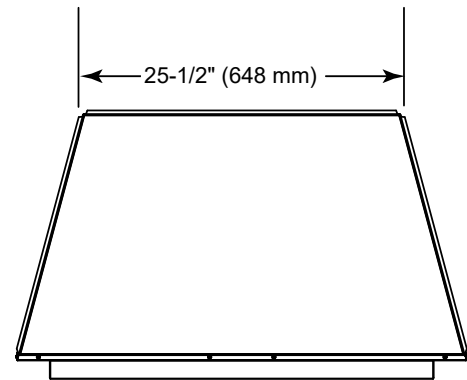

| MODEL | FRONT WIDTH | | BACK WIDTH | | HEIGHT | | DEPTH | | VIEWING AREA |
|--------|-------------|---------|------------|---------|--------|---------|--------|---------|--------------|
| | Actual | Framing | Actual | Framing | Actual | Framing | Actual | Framing | |
| LCUF32 | 38" | 38-1/2" | 25-1/2" | 38-1/2" | 34" | 34-1/4" | 23" | 22-3/4" | 32" x 30" |

FRONT VIEW

TOP VIEW

LEFT SIDE VIEW

RIGHT SIDE VIEW

FRAMING DIMENSIONS

CLEARANCES TO COMBUSTIBLES

MINIMUM HEARTH DIMENSIONS

MANTEL CLEARANCES