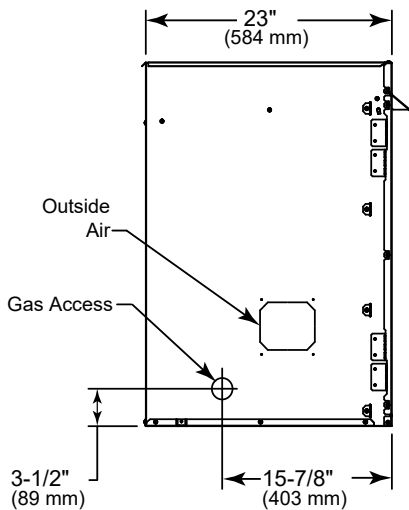

| MODEL | FRONT WIDTH | | BACK WIDTH | | HEIGHT | | DEPTH | | VIEWING AREA |
|--------|-------------|---------|------------|---------|--------|---------|--------|---------|--------------|
| | Actual | Framing | Actual | Framing | Actual | Framing | Actual | Framing | |
| LCUF32 | 38" | 38-1/2" | 25-1/2" | 38-1/2" | 34" | 34-1/4" | 23" | 22-3/4" | 32" x 30" |

FRONT VIEW

TOP VIEW

LEFT SIDE VIEW

RIGHT SIDE VIEW

FRAMING DIMENSIONS

CLEARANCES TO COMBUSTIBLES

MINIMUM HEARTH DIMENSIONS

MANTEL CLEARANCES