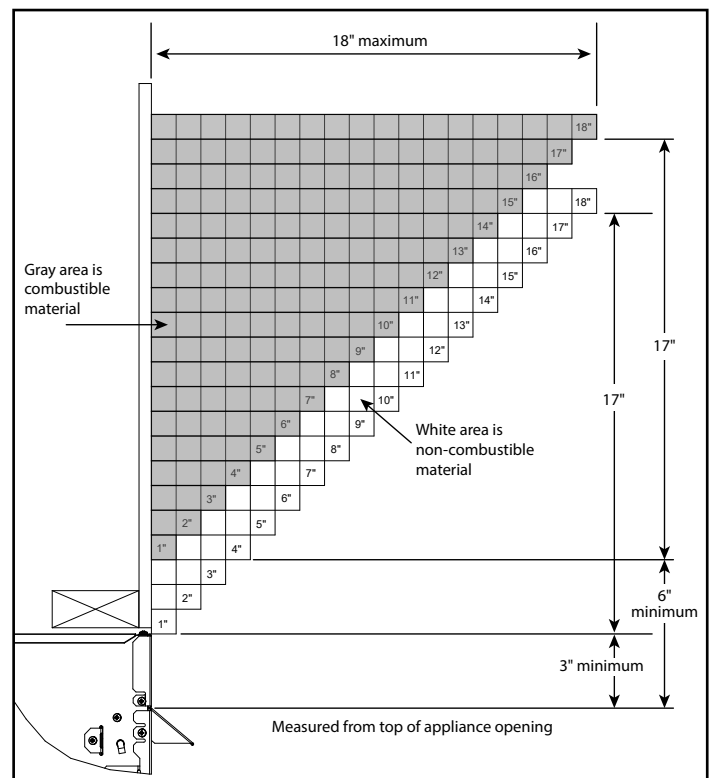

MODEL	FRONT WIDTH		BACK WIDTH		HEIGHT		DEPTH		VIEWING AREA
	Actual	Framing	Actual	Framing	Actual	Framing	Actual	Framing	
LCUF32	38"	38-1/2"	25-1/2"	38-1/2"	34"	34-1/4"	23"	22-3/4"	32" x 30"

FRONT VIEW

TOP VIEW

LEFT SIDE VIEW

RIGHT SIDE VIEW

FRAMING DIMENSIONS

CLEARANCES TO COMBUSTIBLES

MINIMUM HEARTH DIMENSIONS

MANTEL CLEARANCES

MANTEL LEG CLEARANCES

PRODUCT LISTING CODES	
US	ANSI Z223.1 / NFPA54 ANSI Z21.11
	CSA Design Certified