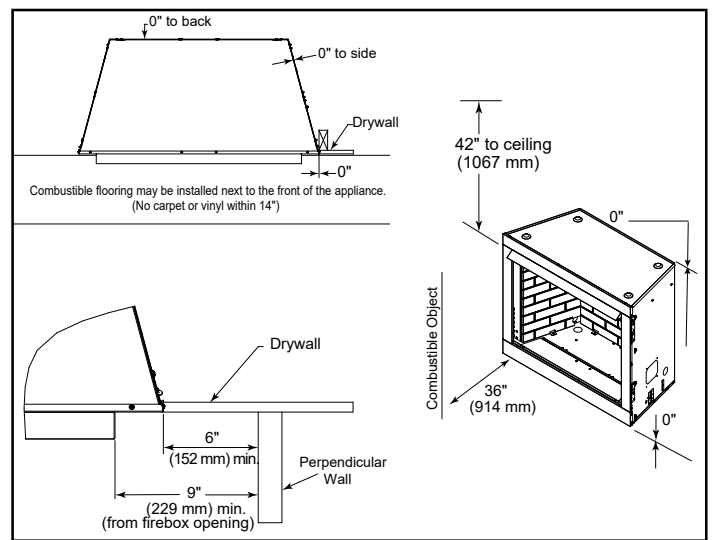

MODEL	FRONT WIDTH		BACK WIDTH		HEIGHT		DEPTH		VIEWING AREA
	Actual	Framing	Actual	Framing	Actual	Framing	Actual	Framing	
LCUF32	38"	38-1/2"	25-1/2"	38-1/2"	34"	34-1/4"	23"	22-3/4"	32" x 30"

FRONT VIEW

TOP VIEW

LEFT SIDE VIEW

RIGHT SIDE VIEW

FRAMING DIMENSIONS

CLEARANCES TO COMBUSTIBLES

MINIMUM HEARTH DIMENSIONS

MANTEL CLEARANCES

MANTEL LEG CLEARANCES

PRODUCT LISTING CODES	
US	ANSI Z223.1 / NFPA54 ANSI Z21.11
	CSA Design Certified