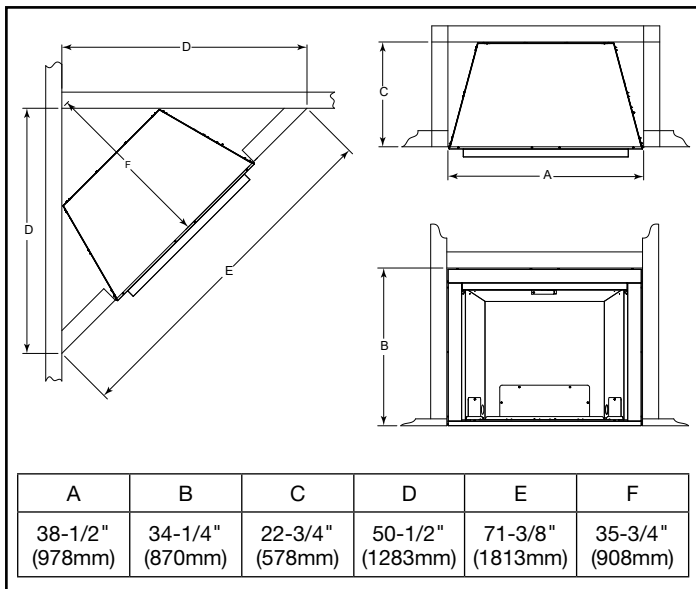

MODEL	FRONT WIDTH		BACK WIDTH		HEIGHT		DEPTH		VIEWING AREA
	Actual	Framing	Actual	Framing	Actual	Framing	Actual	Framing	
LCUF32	38"	38-1/2"	25-1/2"	38-1/2"	34"	34-1/4"	23"	22-3/4"	32" x 30"

FRONT VIEW

TOP VIEW

LEFT SIDE VIEW

RIGHT SIDE VIEW

FRAMING DIMENSIONS

CLEARANCES TO COMBUSTIBLES

MINIMUM HEARTH DIMENSIONS

MANTEL CLEARANCES

MANTEL LEG CLEARANCES

PRODUCT LISTING CODES	
US	ANSI Z223.1 / NFPA54 ANSI Z21.11
	CSA Design Certified