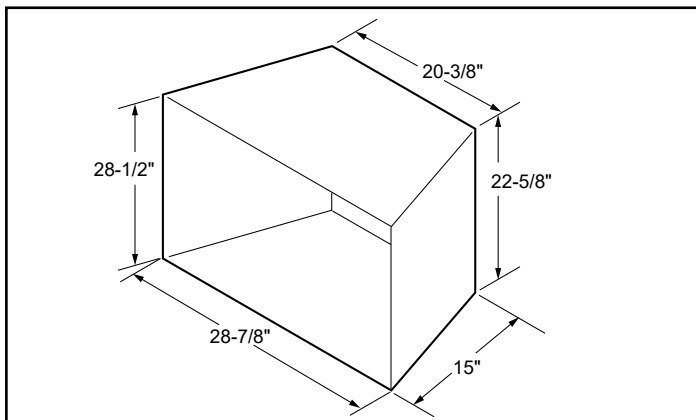

MODEL	FRONT WIDTH		BACK WIDTH		HEIGHT		DEPTH		VIEWING AREA
	Actual	Framing	Actual	Framing	Actual	Framing	Actual	Framing	
LCUF32	38"	38-1/2"	25-1/2"	38-1/2"	34"	34-1/4"	23"	22-3/4"	32" x 30"

FRONT VIEW

TOP VIEW

LEFT SIDE VIEW

RIGHT SIDE VIEW

FRAMING DIMENSIONS

CLEARANCES TO COMBUSTIBLES

MINIMUM HEARTH DIMENSIONS

MANTEL CLEARANCES

MANTEL LEG CLEARANCES

PRODUCT LISTING CODES	
US	ANSI Z223.1 / NFPA54 ANSI Z21.11
	CSA Design Certified