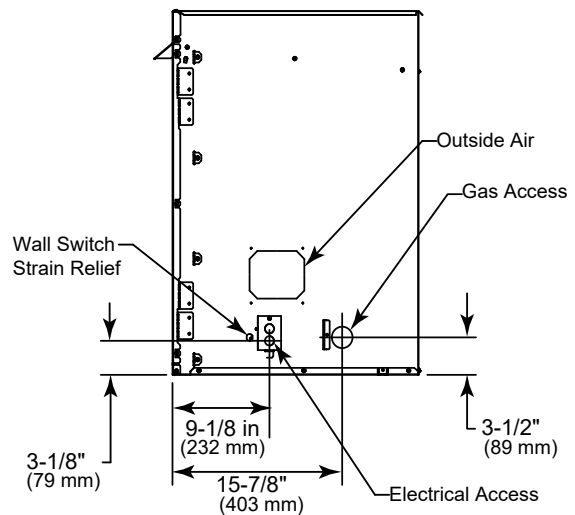

MODEL	FRONT WIDTH		BACK WIDTH		HEIGHT		DEPTH		VIEWING AREA
	Actual	Framing	Actual	Framing	Actual	Framing	Actual	Framing	
LCUF32	38"	38-1/2"	25-1/2"	38-1/2"	34"	34-1/4"	23"	22-3/4"	32" x 30"

FRONT VIEW

TOP VIEW

LEFT SIDE VIEW

RIGHT SIDE VIEW

FRAMING DIMENSIONS

CLEARANCES TO COMBUSTIBLES

MINIMUM HEARTH DIMENSIONS

MANTEL CLEARANCES

MANTEL LEG CLEARANCES

PRODUCT LISTING CODES	
US	ANSI Z223.1 / NFPA54 ANSI Z21.11
	CSA Design Certified