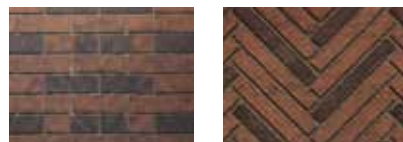

Multitoneal Brown Traditional & Herringbone