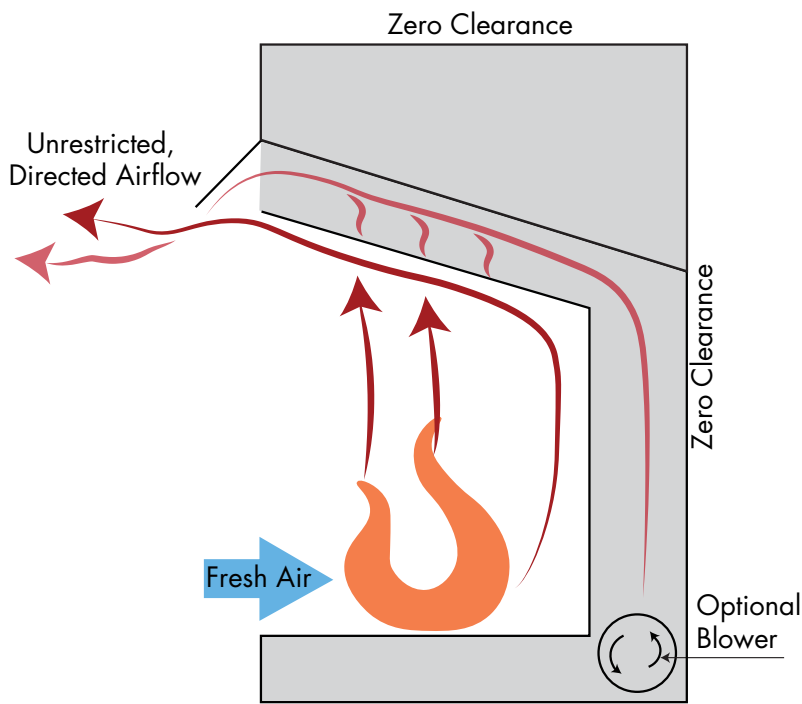

THE MONESSEN ADVANTAGE

- Monessen's unrestricted airflow pushes more warmth into your space and lowers your fuel bill.