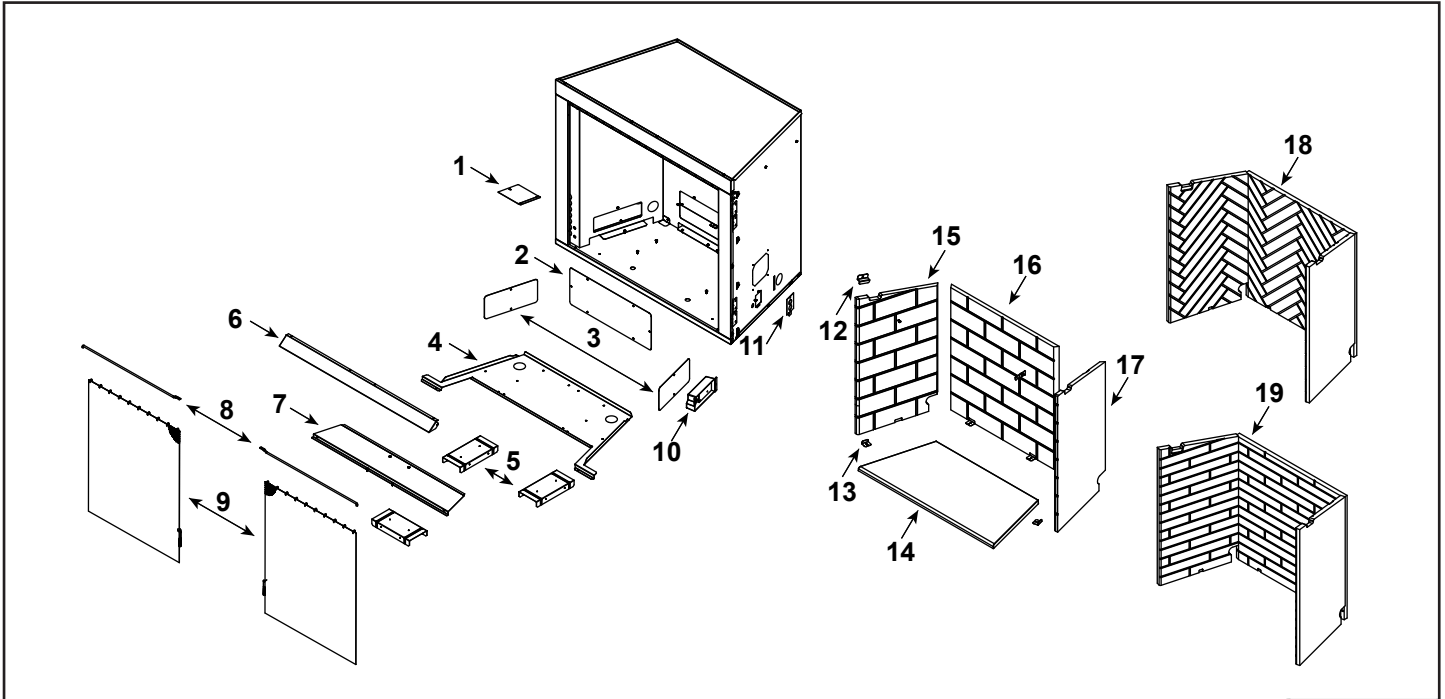

IMPORTANT: THIS IS DATED INFORMATION. Parts must be ordered from a dealer or distributor. **Hearth and Home Technologies does not sell directly to consumers.** Provide model number and serial number when requesting service parts from your dealer or distributor.

Stocked at Depot

ITEM	DESCRIPTION	COMMENTS	PART NUMBER	
1	Light Cover		SRV4137-144	
2	Fan Cover		SRV4143-126	
3	Junction Box Cover	Qty 2 req	SRV4143-145	
4	Firebox Bottom		SRV4136-129	
5	Firebox Support	Qty 3 req	SRV4137-131	
6	Hood		SRV4136-109	
7	Access Cover		SRV4136-130	
8	Screen Rod	Qty 2 req	SRV4136-302	Y
9	Firesecreen Assembly	Qty 2 req	SRV4142-300	Y
10	Junction Box (Plastic)		SRV4021-013	Y
11	Junction Box Cover Plate		SRV4137-115	
12	Refractory Bracket, Upper	Qty 2 req	SRV4137-147	
13	Refractory Bracket, Lower	Qty 4 req	SRV4137-116	
14	Hearth Refractory Concrete		SRV4142-277	
15	Left Concrete Panel	Traditional	SRV4143-260	
16	Back Concrete Panel	Traditional	SRV4142-259	
17	Right Concrete Panel	Traditional	SRV4143-261	
18	Refractory Assembly, Herringbone	Gray	SRV4142-025	
19	Refractory Assembly, Traditional	Brown	SRV4142-027	
		Gray	SRV4142-026