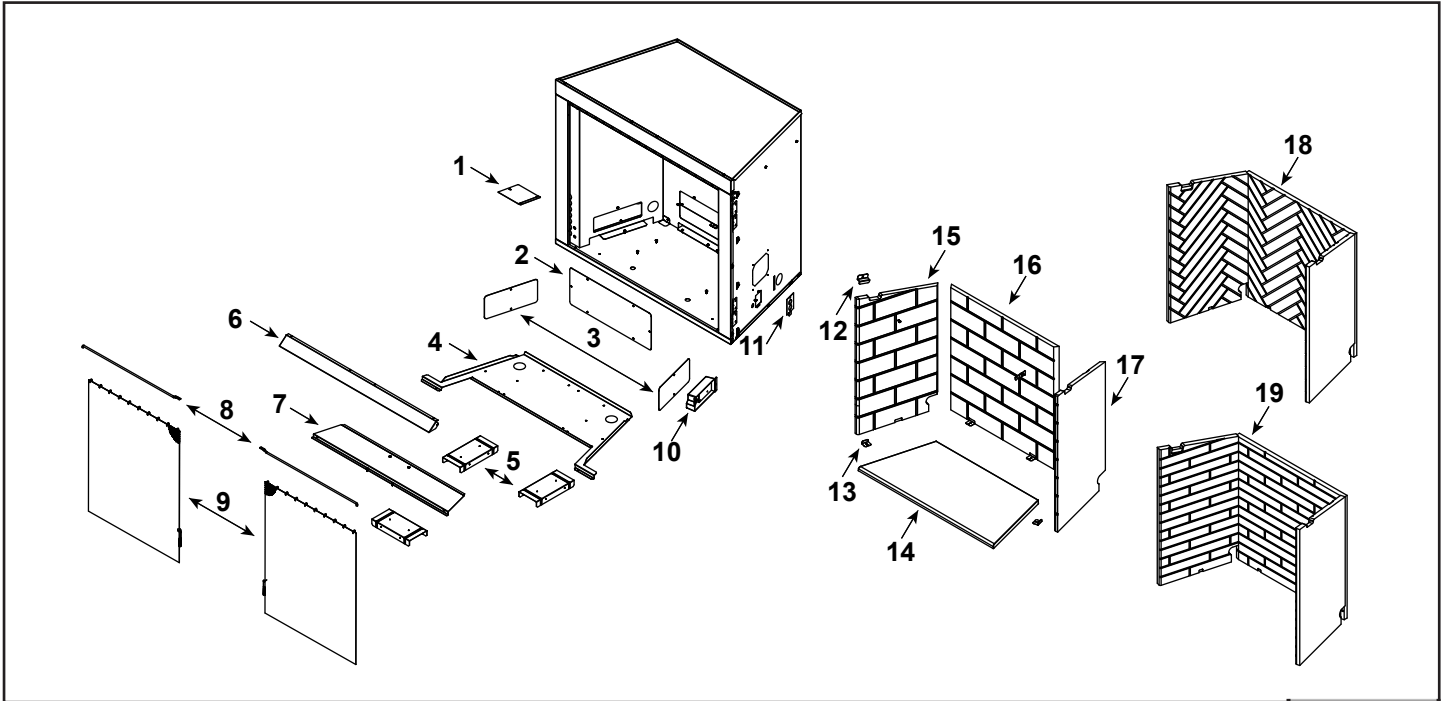

IMPORTANT: THIS IS DATED INFORMATION. Parts must be ordered from a dealer or distributor. **Hearth and Home Technologies does not sell directly to consumers.** Provide model number and serial number when requesting service parts from your dealer or distributor.

Stocked at Depot

ITEM	DESCRIPTION	COMMENTS	PART NUMBER	
1	Light Cover		SRV4137-144	
2	Fan Cover		SRV4143-126	
3	Junction Box Cover	Qty 2 req	SRV4143-145	
4	Firebox Bottom		SRV4136-129	
5	Firebox Support	Qty 3 req	SRV4137-131	
6	Hood		SRV4136-109	
7	Access Cover		SRV4136-130	
8	Screen Rod	Qty 2 req	SRV4136-302	Y
9	Firesecreen Assembly	Qty 2 req	SRV4142-300	Y
10	Junction Box (Plastic)		SRV4021-013	Y
11	Junction Box Cover Plate		SRV4137-115	
12	Refractory Bracket, Upper	Qty 2 req	SRV4137-147	
13	Refractory Bracket, Lower	Qty 4 req	SRV4137-116	
14	Hearth Refractory Concrete		SRV4142-277	
15	Left Concrete Panel	Traditional	SRV4143-260	
16	Back Concrete Panel	Traditional	SRV4142-259	
17	Right Concrete Panel	Traditional	SRV4143-261	
18	Refractory Assembly, Herringbone	Gray	SRV4142-025	
19	Refractory Assembly, Traditional	Brown	SRV4142-027	
		Gray	SRV4142-026