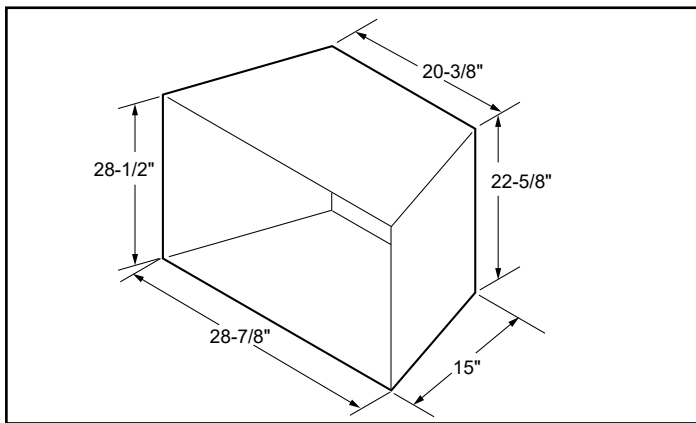

MODEL	FRONT WIDTH		BACK WIDTH		HEIGHT		DEPTH		VIEWING AREA
	Actual	Framing	Actual	Framing	Actual	Framing	Actual	Framing	
LCUF32	38"	38-1/2"	25-1/2"	38-1/2"	34"	34-1/4"	23"	22-3/4"	32" x 30"

FRONT VIEW

TOP VIEW

LEFT SIDE VIEW

RIGHT SIDE VIEW

FRAMING DIMENSIONS

CLEARANCES TO COMBUSTIBLES

MINIMUM HEARTH DIMENSIONS

MANTEL CLEARANCES

MANTEL LEG CLEARANCES

PRODUCT LISTING CODES	
US	ANSI Z223.1 / NFPA54 ANSI Z21.11
	CSA Design Certified