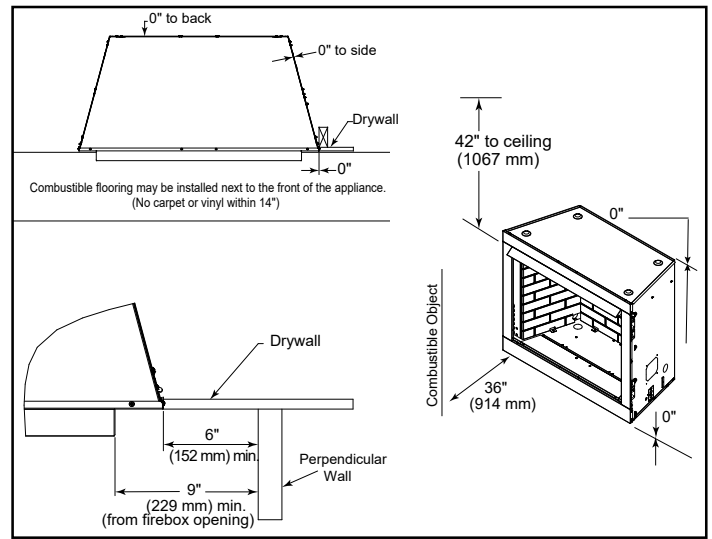

MODEL	FRONT WIDTH		BACK WIDTH		HEIGHT		DEPTH		VIEWING AREA
	Actual	Framing	Actual	Framing	Actual	Framing	Actual	Framing	
LCUF32	38"	38-1/2"	25-1/2"	38-1/2"	34"	34-1/4"	23"	22-3/4"	32" x 30"

FRONT VIEW

TOP VIEW

LEFT SIDE VIEW

RIGHT SIDE VIEW

FRAMING DIMENSIONS

CLEARANCES TO COMBUSTIBLES

MINIMUM HEARTH DIMENSIONS

MANTEL CLEARANCES

MANTEL LEG CLEARANCES

PRODUCT LISTING CODES	
US	ANSI Z223.1 / NFPA54 ANSI Z21.11
	CSA Design Certified