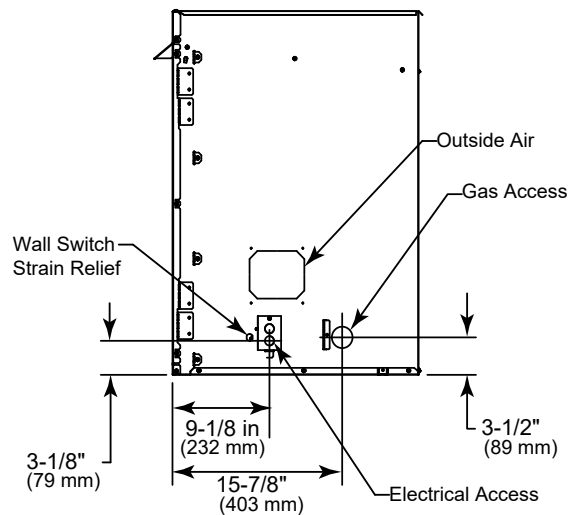

MODEL	FRONT WIDTH		BACK WIDTH		HEIGHT		DEPTH		VIEWING AREA
	Actual	Framing	Actual	Framing	Actual	Framing	Actual	Framing	
LCUF32	38"	38-1/2"	25-1/2"	38-1/2"	34"	34-1/4"	23"	22-3/4"	32" x 30"

FRONT VIEW

TOP VIEW

LEFT SIDE VIEW

RIGHT SIDE VIEW

FRAMING DIMENSIONS

CLEARANCES TO COMBUSTIBLES

MINIMUM HEARTH DIMENSIONS

MANTEL CLEARANCES

MANTEL LEG CLEARANCES

PRODUCT LISTING CODES	
US	ANSI Z223.1 / NFPA54 ANSI Z21.11
	CSA Design Certified