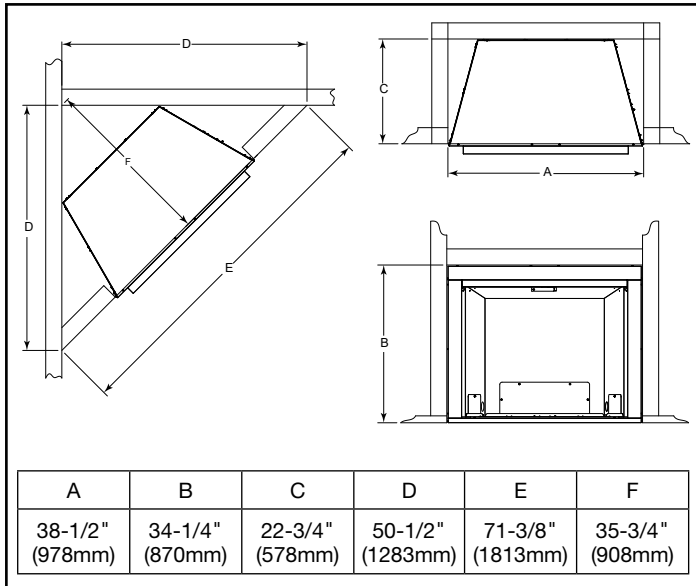

MODEL	FRONT WIDTH		BACK WIDTH		HEIGHT		DEPTH		VIEWING AREA
	Actual	Framing	Actual	Framing	Actual	Framing	Actual	Framing	
LCUF32	38"	38-1/2"	25-1/2"	38-1/2"	34"	34-1/4"	23"	22-3/4"	32" x 30"

FRONT VIEW

TOP VIEW

LEFT SIDE VIEW

RIGHT SIDE VIEW

FRAMING DIMENSIONS

CLEARANCES TO COMBUSTIBLES

MINIMUM HEARTH DIMENSIONS

MANTEL CLEARANCES

MANTEL LEG CLEARANCES

PRODUCT LISTING CODES	
US	ANSI Z223.1 / NFPA54 ANSI Z21.11
	CSA Design Certified