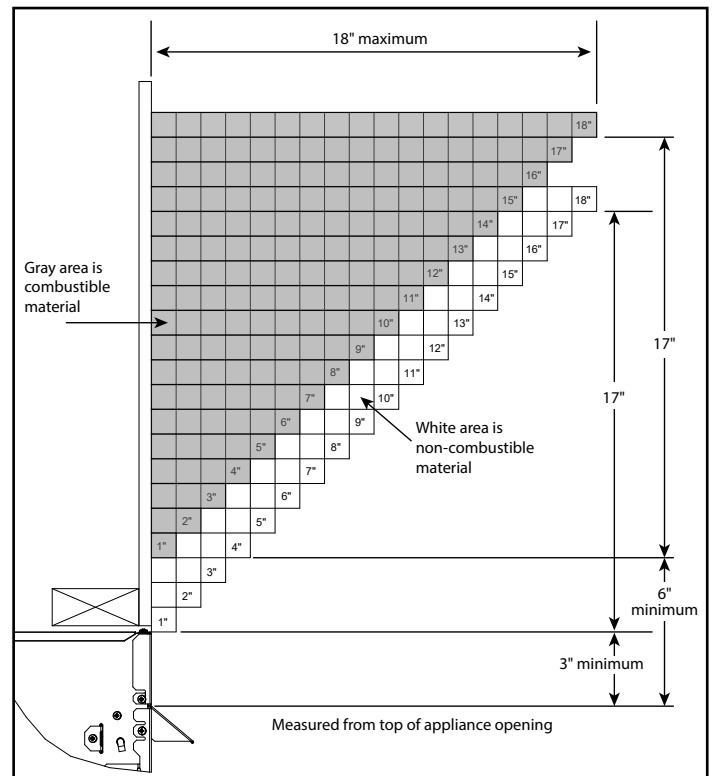

MODEL	FRONT WIDTH		BACK WIDTH		HEIGHT		DEPTH		VIEWING AREA
	Actual	Framing	Actual	Framing	Actual	Framing	Actual	Framing	
LCUF32	38"	38-1/2"	25-1/2"	38-1/2"	34"	34-1/4"	23"	22-3/4"	32" x 30"

FRONT VIEW

TOP VIEW

LEFT SIDE VIEW

RIGHT SIDE VIEW

FRAMING DIMENSIONS

CLEARANCES TO COMBUSTIBLES

MINIMUM HEARTH DIMENSIONS

MANTEL CLEARANCES

MANTEL LEG CLEARANCES

PRODUCT LISTING CODES	
US	ANSI Z223.1 / NFPA54 ANSI Z21.11
	CSA Design Certified