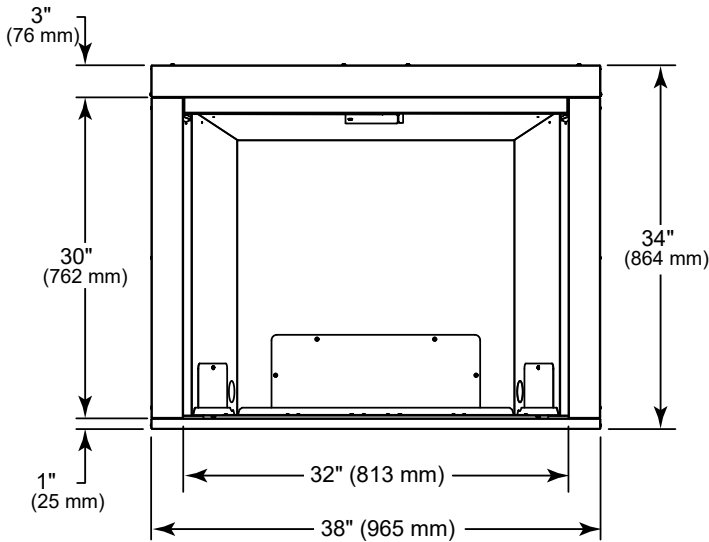

MODEL	FRONT WIDTH		BACK WIDTH		HEIGHT		DEPTH		VIEWING AREA
	Actual	Framing	Actual	Framing	Actual	Framing	Actual	Framing	
LCUF32	38"	38-1/2"	25-1/2"	38-1/2"	34"	34-1/4"	23"	22-3/4"	32" x 30"

FRONT VIEW

TOP VIEW

LEFT SIDE VIEW

RIGHT SIDE VIEW

FRAMING DIMENSIONS

CLEARANCES TO COMBUSTIBLES

MINIMUM HEARTH DIMENSIONS

MANTEL CLEARANCES

MANTEL LEG CLEARANCES

PRODUCT LISTING CODES	
US	ANSI Z223.1 / NFPA54 ANSI Z21.11
	CSA Design Certified