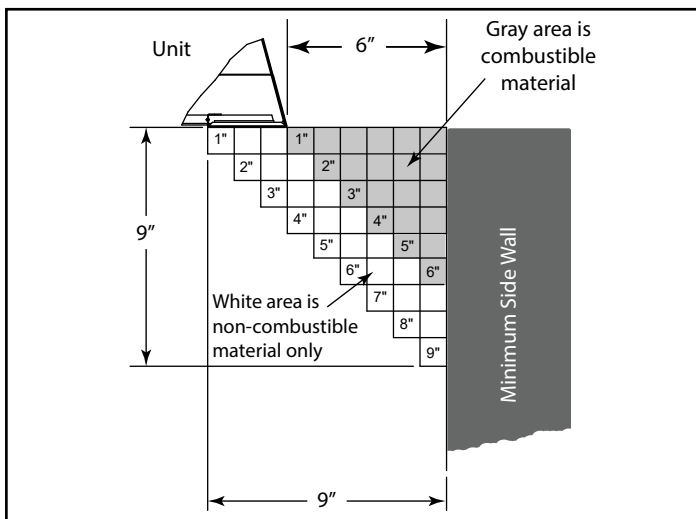

MODEL	FRONT WIDTH		BACK WIDTH		HEIGHT		DEPTH		VIEWING AREA
	Actual	Framing	Actual	Framing	Actual	Framing	Actual	Framing	
LCUF32	38"	38-1/2"	25-1/2"	38-1/2"	34"	34-1/4"	23"	22-3/4"	32" x 30"

FRONT VIEW

TOP VIEW

LEFT SIDE VIEW

RIGHT SIDE VIEW

FRAMING DIMENSIONS

CLEARANCES TO COMBUSTIBLES

MINIMUM HEARTH DIMENSIONS

MANTEL CLEARANCES

MANTEL LEG CLEARANCES

PRODUCT LISTING CODES	
US	ANSI Z223.1 / NFPA54 ANSI Z21.11
	CSA Design Certified