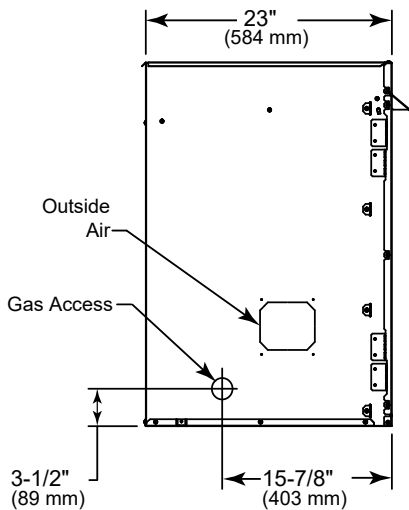

MODEL	FRONT WIDTH		BACK WIDTH		HEIGHT		DEPTH		VIEWING AREA
	Actual	Framing	Actual	Framing	Actual	Framing	Actual	Framing	
LCUF32	38"	38-1/2"	25-1/2"	38-1/2"	34"	34-1/4"	23"	22-3/4"	32" x 30"

FRONT VIEW

TOP VIEW

LEFT SIDE VIEW

RIGHT SIDE VIEW

FRAMING DIMENSIONS

CLEARANCES TO COMBUSTIBLES

MINIMUM HEARTH DIMENSIONS

MANTEL CLEARANCES

MANTEL LEG CLEARANCES

PRODUCT LISTING CODES	
US	ANSI Z223.1 / NFPA54 ANSI Z21.11
	CSA Design Certified