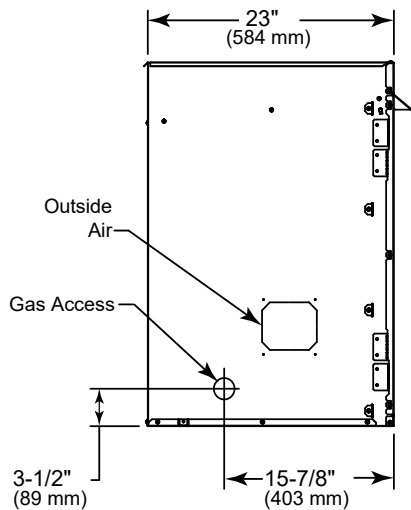

MODEL	FRONT WIDTH		BACK WIDTH		HEIGHT		DEPTH		VIEWING AREA
	Actual	Framing	Actual	Framing	Actual	Framing	Actual	Framing	
LCUF36	42"	42-1/2"	29-1/2"	42-1/2"	34"	34-1/4"	23"	22-3/4"	36" x 30"

FRONT VIEW

TOP VIEW

LEFT SIDE VIEW

RIGHT SIDE VIEW

FRAMING DIMENSIONS

CLEARANCES TO COMBUSTIBLES

MINIMUM HEARTH DIMENSIONS

MANTEL CLEARANCES

MANTEL LEG CLEARANCES

PRODUCT LISTING CODES	
US	ANSI Z223.1 / NFPA54 ANSI Z21.11
	CSA Design Certified