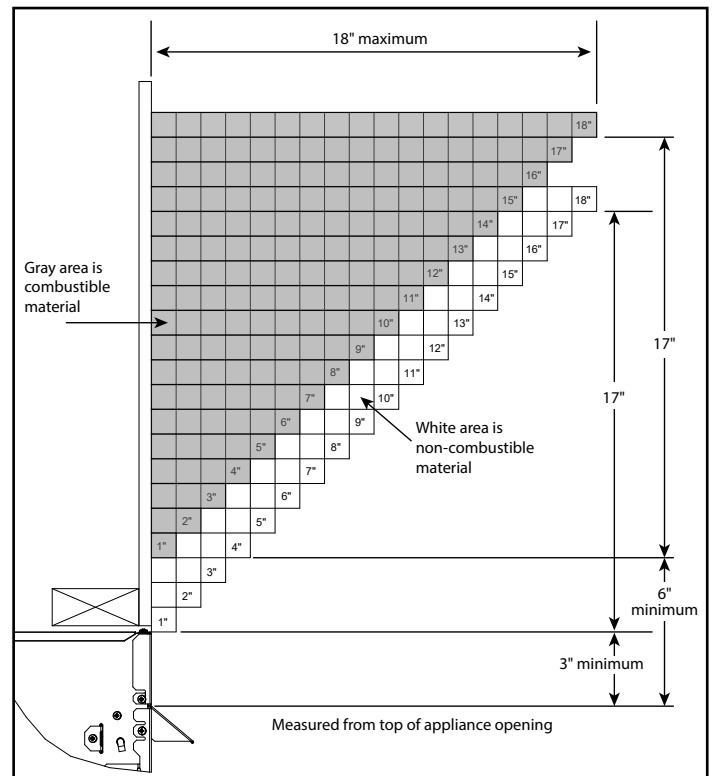

MODEL	FRONT WIDTH		BACK WIDTH		HEIGHT		DEPTH		VIEWING AREA
	Actual	Framing	Actual	Framing	Actual	Framing	Actual	Framing	
LCUF36	42"	42-1/2"	29-1/2"	42-1/2"	34"	34-1/4"	23"	22-3/4"	36" x 30"

FRONT VIEW

TOP VIEW

LEFT SIDE VIEW

RIGHT SIDE VIEW

FRAMING DIMENSIONS

CLEARANCES TO COMBUSTIBLES

MINIMUM HEARTH DIMENSIONS

MANTEL CLEARANCES

MANTEL LEG CLEARANCES

PRODUCT LISTING CODES	
US	ANSI Z223.1 / NFPA54 ANSI Z21.11
	CSA Design Certified