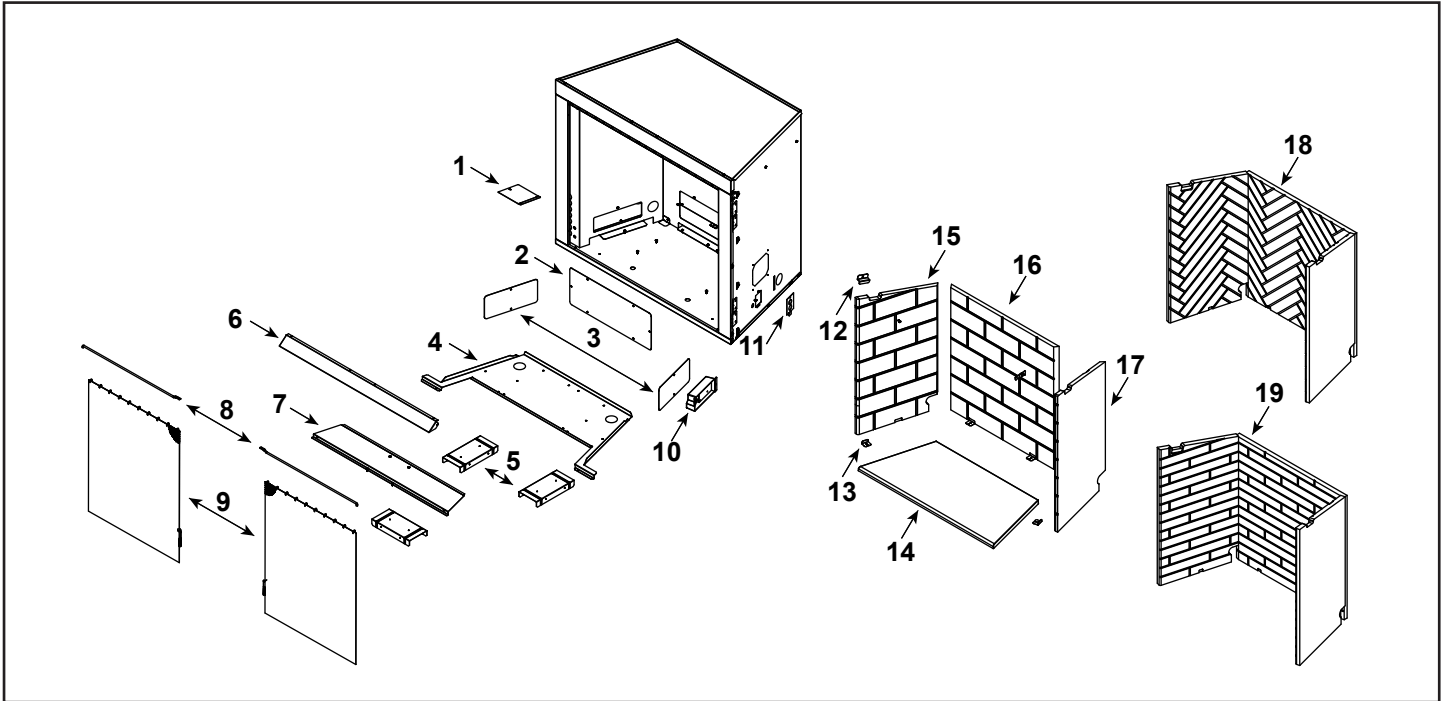

IMPORTANT: THIS IS DATED INFORMATION. Parts must be ordered from a dealer or distributor. **Hearth and Home Technologies does not sell directly to consumers.** Provide model number and serial number when requesting service parts from your dealer or distributor.

Stocked at Depot

ITEM	DESCRIPTION	COMMENTS	PART NUMBER	
1	Light Cover		SRV4137-144	
2	Fan Cover		SRV4143-126	
3	Junction Box Cover	Qty 2 req	SRV4143-145	
4	Firebox Bottom		SRV4137-129	
5	Firebox Support	Qty 3 req	SRV4137-131	
6	Hood		SRV4137-109	
7	Access Cover		SRV4137-130	
8	Screen Rod	Qty 2 req	SRV4137-302	Y
9	Firesecreen Assembly	Qty 2 req	SRV4143-300	Y
10	Junction Box (Plastic)		SRV4021-013	Y
11	Junction Box Cover Plate		SRV4137-115	
12	Refractory Bracket, Upper	Qty 2 req	SRV4137-147	
13	Refractory Bracket, Lower	Qty 4 req	SRV4137-116	
14	Hearth Refractory Concrete		SRV4143-277	
15	Left Concrete Panel	Traditional	SRV4143-260	
16	Back Concrete Panel	Traditional	SRV4143-259	
17	Right Concrete Panel	Traditional	SRV4143-261	
18	Refractory Assembly, Herringbone	Gray	SRV4143-025	
19	Refractory Assembly, Traditional	Brown	SRV4143-027	
		Gray	SRV4143-026