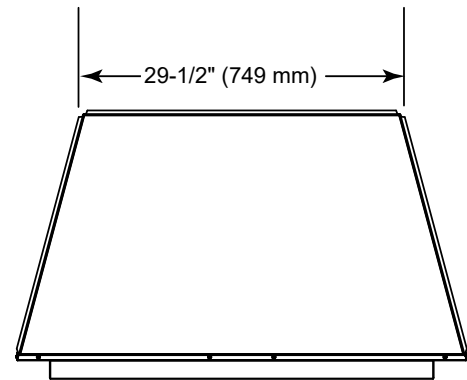

MODEL	FRONT WIDTH		BACK WIDTH		HEIGHT		DEPTH		VIEWING AREA
	Actual	Framing	Actual	Framing	Actual	Framing	Actual	Framing	
LCUF36	42"	42-1/2"	29-1/2"	42-1/2"	34"	34-1/4"	23"	22-3/4"	36" x 30"

FRONT VIEW

TOP VIEW