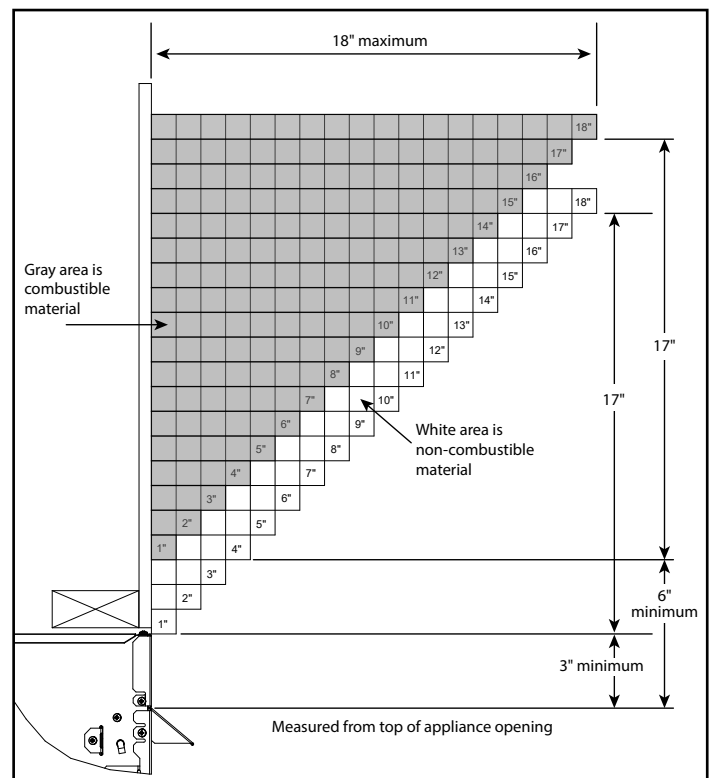

MODEL	FRONT WIDTH		BACK WIDTH		HEIGHT		DEPTH		VIEWING AREA
	Actual	Framing	Actual	Framing	Actual	Framing	Actual	Framing	
LCUF36	42"	42-1/2"	29-1/2"	42-1/2"	34"	34-1/4"	23"	22-3/4"	36" x 30"

FRONT VIEW

TOP VIEW

LEFT SIDE VIEW

RIGHT SIDE VIEW

FRAMING DIMENSIONS

CLEARANCES TO COMBUSTIBLES

MINIMUM HEARTH DIMENSIONS

MANTEL CLEARANCES

MANTEL LEG CLEARANCES

PRODUCT LISTING CODES	
US	ANSI Z223.1 / NFPA54 ANSI Z21.11
	CSA Design Certified