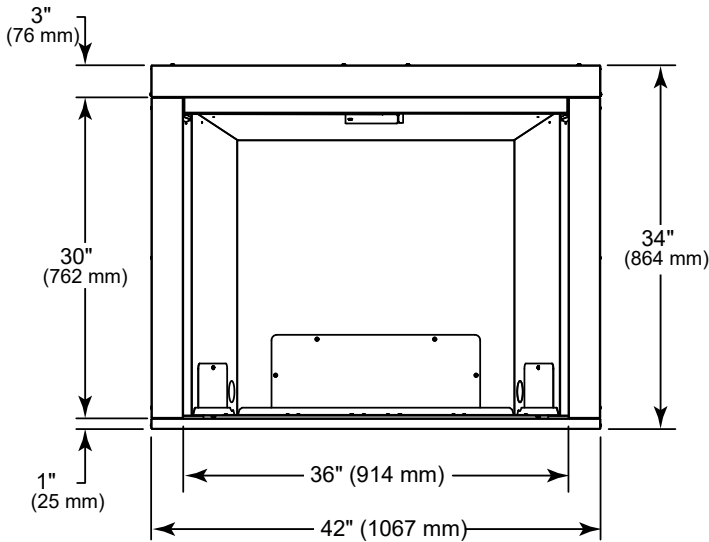

MODEL	FRONT WIDTH		BACK WIDTH		HEIGHT		DEPTH		VIEWING AREA
	Actual	Framing	Actual	Framing	Actual	Framing	Actual	Framing	
LCUF36	42"	42-1/2"	29-1/2"	42-1/2"	34"	34-1/4"	23"	22-3/4"	36" x 30"

FRONT VIEW

TOP VIEW

LEFT SIDE VIEW

RIGHT SIDE VIEW

FRAMING DIMENSIONS

CLEARANCES TO COMBUSTIBLES

MINIMUM HEARTH DIMENSIONS

MANTEL CLEARANCES

MANTEL LEG CLEARANCES

PRODUCT LISTING CODES	
US	ANSI Z223.1 / NFPA54 ANSI Z21.11
	CSA Design Certified