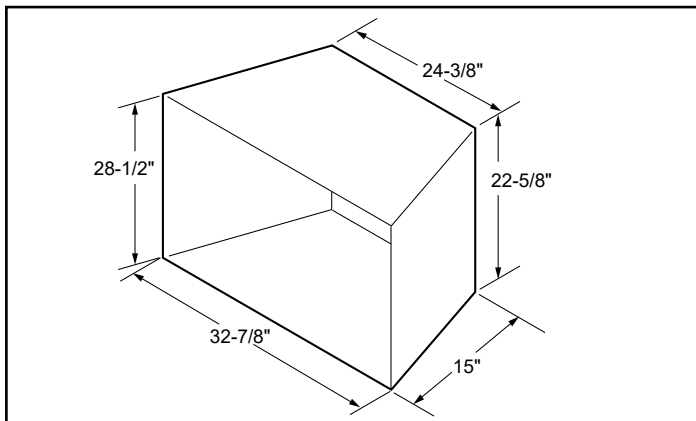

MODEL	FRONT WIDTH		BACK WIDTH		HEIGHT		DEPTH		VIEWING AREA
	Actual	Framing	Actual	Framing	Actual	Framing	Actual	Framing	
LCUF36	42"	42-1/2"	29-1/2"	42-1/2"	34"	34-1/4"	23"	22-3/4"	36" x 30"

FRONT VIEW

TOP VIEW

LEFT SIDE VIEW

RIGHT SIDE VIEW

FRAMING DIMENSIONS

CLEARANCES TO COMBUSTIBLES

MINIMUM HEARTH DIMENSIONS

MANTEL CLEARANCES

MANTEL LEG CLEARANCES

PRODUCT LISTING CODES	
US	ANSI Z223.1 / NFPA54 ANSI Z21.11
	CSA Design Certified