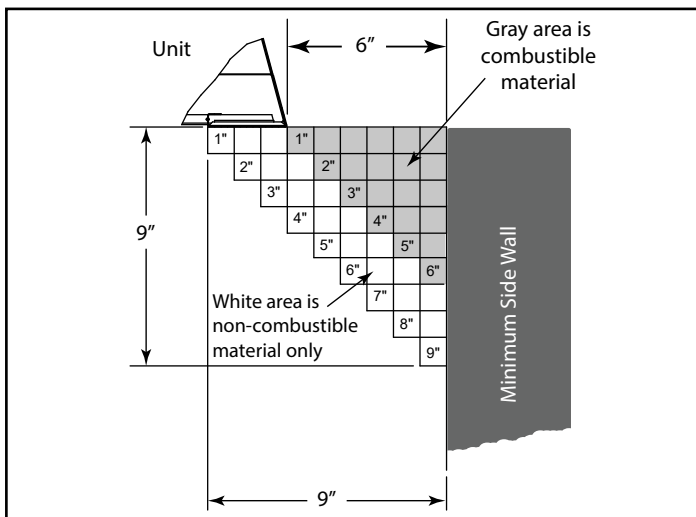

MODEL	FRONT WIDTH		BACK WIDTH		HEIGHT		DEPTH		VIEWING AREA
	Actual	Framing	Actual	Framing	Actual	Framing	Actual	Framing	
LCUF36	42"	42-1/2"	29-1/2"	42-1/2"	34"	34-1/4"	23"	22-3/4"	36" x 30"

FRONT VIEW

TOP VIEW

LEFT SIDE VIEW

RIGHT SIDE VIEW

FRAMING DIMENSIONS

CLEARANCES TO COMBUSTIBLES

MINIMUM HEARTH DIMENSIONS

MANTEL CLEARANCES

MANTEL LEG CLEARANCES

PRODUCT LISTING CODES	
US	ANSI Z223.1 / NFPA54 ANSI Z21.11
	CSA Design Certified