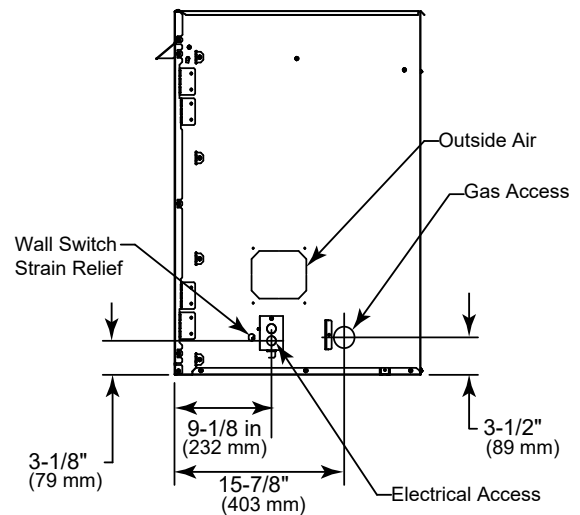

MODEL	FRONT WIDTH		BACK WIDTH		HEIGHT		DEPTH		VIEWING AREA
	Actual	Framing	Actual	Framing	Actual	Framing	Actual	Framing	
LCUF36	42"	42-1/2"	29-1/2"	42-1/2"	34"	34-1/4"	23"	22-3/4"	36" x 30"

FRONT VIEW

TOP VIEW

LEFT SIDE VIEW

RIGHT SIDE VIEW

FRAMING DIMENSIONS

CLEARANCES TO COMBUSTIBLES

MINIMUM HEARTH DIMENSIONS

MANTEL CLEARANCES

MANTEL LEG CLEARANCES

PRODUCT LISTING CODES	
US	ANSI Z223.1 / NFPA54 ANSI Z21.11
	CSA Design Certified