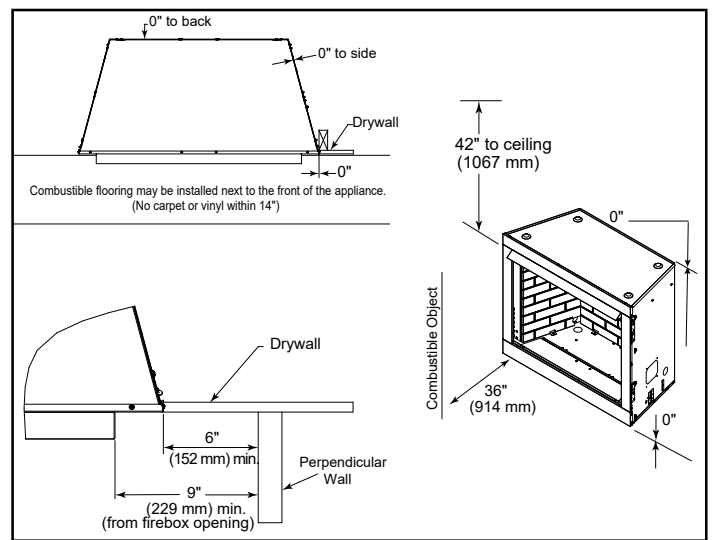

MODEL	FRONT WIDTH		BACK WIDTH		HEIGHT		DEPTH		VIEWING AREA
	Actual	Framing	Actual	Framing	Actual	Framing	Actual	Framing	
LCUF36	42"	42-1/2"	29-1/2"	42-1/2"	34"	34-1/4"	23"	22-3/4"	36" x 30"

FRONT VIEW

TOP VIEW

LEFT SIDE VIEW

RIGHT SIDE VIEW

FRAMING DIMENSIONS

CLEARANCES TO COMBUSTIBLES

MINIMUM HEARTH DIMENSIONS

MANTEL CLEARANCES

MANTEL LEG CLEARANCES

PRODUCT LISTING CODES	
US	ANSI Z223.1 / NFPA54 ANSI Z21.11
	CSA Design Certified