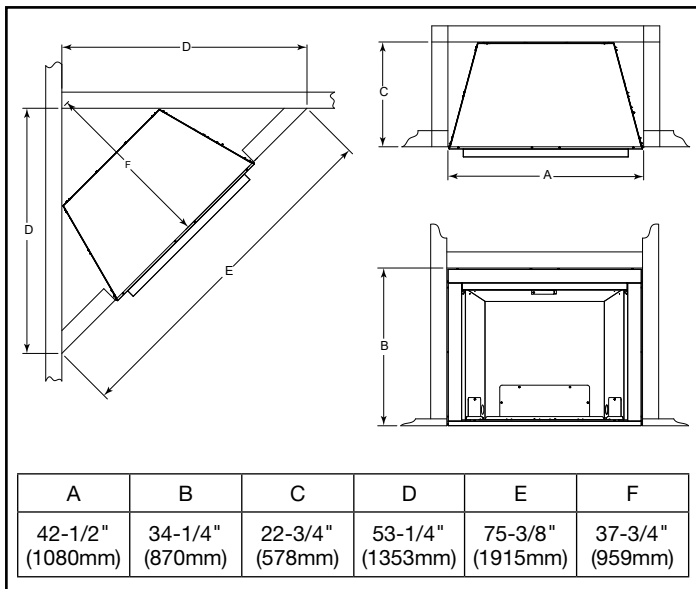

MODEL	FRONT WIDTH		BACK WIDTH		HEIGHT		DEPTH		VIEWING AREA
	Actual	Framing	Actual	Framing	Actual	Framing	Actual	Framing	
LCUF36	42"	42-1/2"	29-1/2"	42-1/2"	34"	34-1/4"	23"	22-3/4"	36" x 30"

FRONT VIEW

TOP VIEW

LEFT SIDE VIEW

RIGHT SIDE VIEW

FRAMING DIMENSIONS

CLEARANCES TO COMBUSTIBLES

MINIMUM HEARTH DIMENSIONS

MANTEL CLEARANCES

MANTEL LEG CLEARANCES

PRODUCT LISTING CODES	
US	ANSI Z223.1 / NFPA54 ANSI Z21.11
	CSA Design Certified