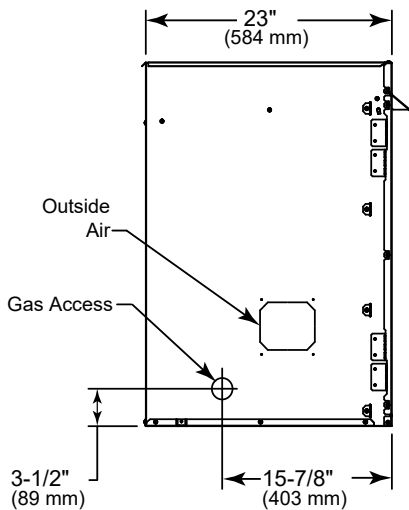

MODEL	FRONT WIDTH		BACK WIDTH		HEIGHT		DEPTH		VIEWING AREA
	Actual	Framing	Actual	Framing	Actual	Framing	Actual	Framing	
LCUF36	42"	42-1/2"	29-1/2"	42-1/2"	34"	34-1/4"	23"	22-3/4"	36" x 30"

FRONT VIEW

TOP VIEW

LEFT SIDE VIEW

RIGHT SIDE VIEW

FRAMING DIMENSIONS

CLEARANCES TO COMBUSTIBLES

MINIMUM HEARTH DIMENSIONS

MANTEL CLEARANCES

MANTEL LEG CLEARANCES

PRODUCT LISTING CODES	
US	ANSI Z223.1 / NFPA54 ANSI Z21.11
	CSA Design Certified