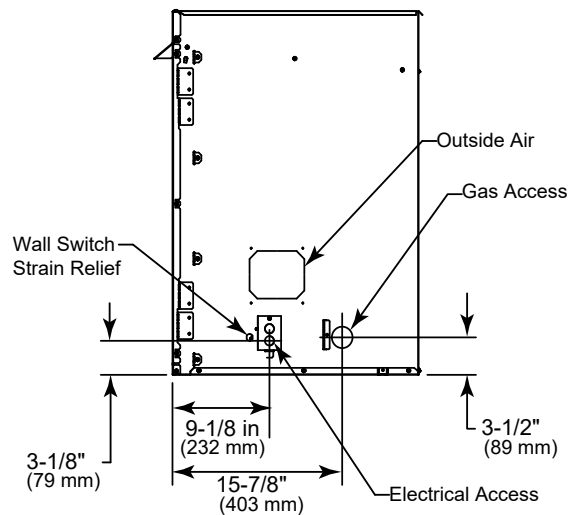

LOVE AT FIRST LIGHT

Please consult the manufacturer's installation manual for all details and requirements before making a final design layout decision.

**Lo-Rider 36**  
Vent Free Gas Firebox

MODEL	FRONT WIDTH		BACK WIDTH		HEIGHT		DEPTH		VIEWING AREA
	Actual	Framing	Actual	Framing	Actual	Framing	Actual	Framing	
LCUF36	42"	42-1/2"	29-1/2"	42-1/2"	34"	34-1/4"	23"	22-3/4"	36" x 30"

FRONT VIEW

TOP VIEW

LEFT SIDE VIEW

RIGHT SIDE VIEW

FRAMING DIMENSIONS

CLEARANCES TO COMBUSTIBLES

MINIMUM HEARTH DIMENSIONS

MANTEL CLEARANCES