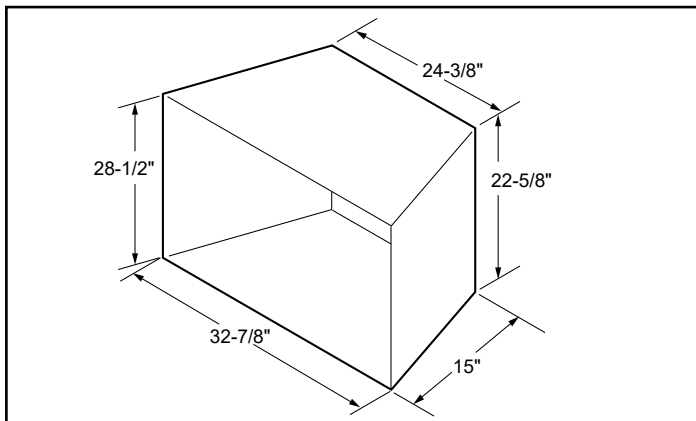

LOVE AT FIRST LIGHT

Please consult the manufacturer's installation manual for all details and requirements before making a final design layout decision.

**Lo-Rider 36**  
Vent Free Gas Firebox

MODEL	FRONT WIDTH		BACK WIDTH		HEIGHT		DEPTH		VIEWING AREA
	Actual	Framing	Actual	Framing	Actual	Framing	Actual	Framing	
LCUF36	42"	42-1/2"	29-1/2"	42-1/2"	34"	34-1/4"	23"	22-3/4"	36" x 30"

FRONT VIEW

TOP VIEW

LEFT SIDE VIEW

RIGHT SIDE VIEW

FRAMING DIMENSIONS

CLEARANCES TO COMBUSTIBLES

MINIMUM HEARTH DIMENSIONS

MANTEL CLEARANCES