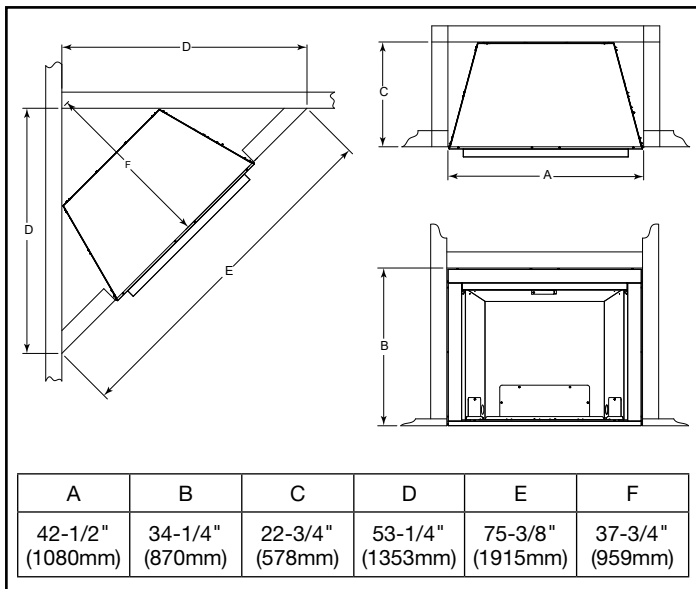

LOVE AT FIRST LIGHT

Please consult the manufacturer's installation manual for all details and requirements before making a final design layout decision.

**Lo-Rider 36**  
Vent Free Gas Firebox

MODEL	FRONT WIDTH		BACK WIDTH		HEIGHT		DEPTH		VIEWING AREA
	Actual	Framing	Actual	Framing	Actual	Framing	Actual	Framing	
LCUF36	42"	42-1/2"	29-1/2"	42-1/2"	34"	34-1/4"	23"	22-3/4"	36" x 30"

FRONT VIEW

TOP VIEW

LEFT SIDE VIEW

RIGHT SIDE VIEW

FRAMING DIMENSIONS

CLEARANCES TO COMBUSTIBLES

MINIMUM HEARTH DIMENSIONS

MANTEL CLEARANCES