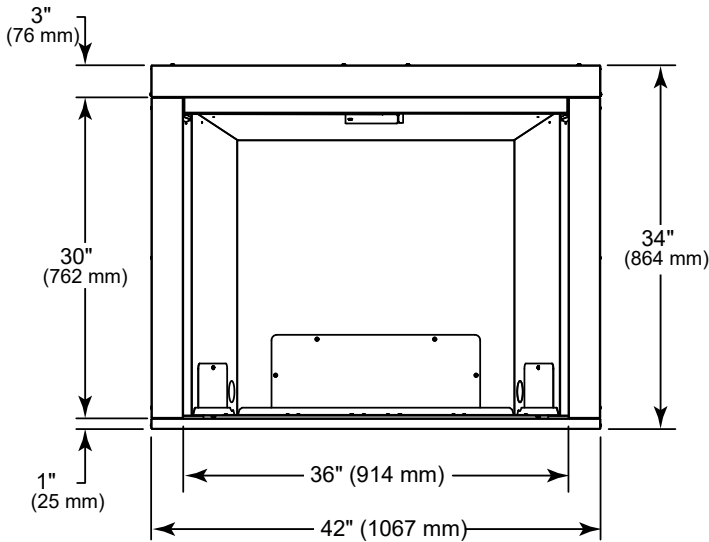

LOVE AT FIRST LIGHT

Please consult the manufacturer's installation manual for all details and requirements before making a final design layout decision.

**Lo-Rider 36**  
Vent Free Gas Firebox

MODEL	FRONT WIDTH		BACK WIDTH		HEIGHT		DEPTH		VIEWING AREA
	Actual	Framing	Actual	Framing	Actual	Framing	Actual	Framing	
LCUF36	42"	42-1/2"	29-1/2"	42-1/2"	34"	34-1/4"	23"	22-3/4"	36" x 30"

FRONT VIEW

TOP VIEW

LEFT SIDE VIEW

RIGHT SIDE VIEW

FRAMING DIMENSIONS

CLEARANCES TO COMBUSTIBLES

MINIMUM HEARTH DIMENSIONS

MANTEL CLEARANCES