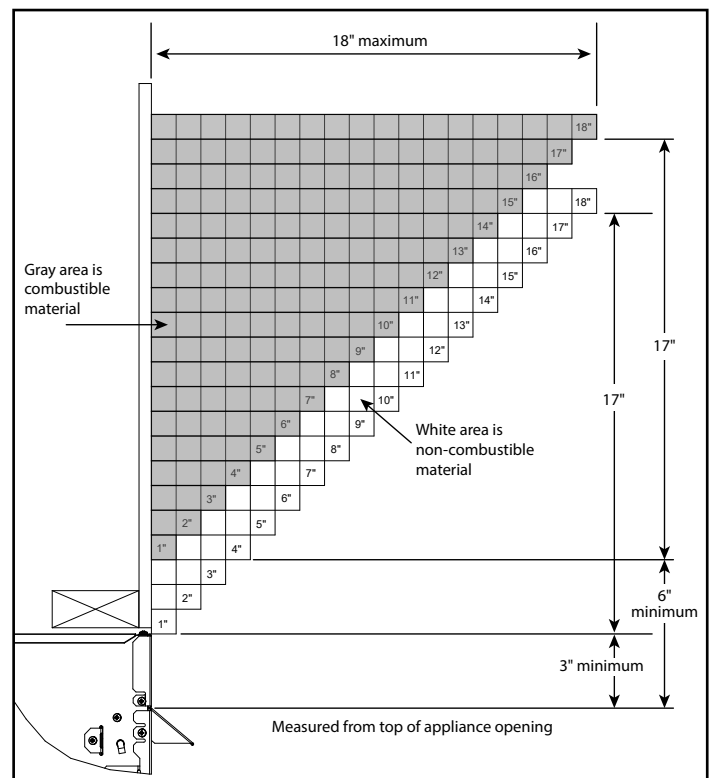

LOVE AT FIRST LIGHT

Please consult the manufacturer's installation manual for all details and requirements before making a final design layout decision.

**Lo-Rider 36**  
Vent Free Gas Firebox

MODEL	FRONT WIDTH		BACK WIDTH		HEIGHT		DEPTH		VIEWING AREA
	Actual	Framing	Actual	Framing	Actual	Framing	Actual	Framing	
LCUF36	42"	42-1/2"	29-1/2"	42-1/2"	34"	34-1/4"	23"	22-3/4"	36" x 30"

FRONT VIEW

TOP VIEW

LEFT SIDE VIEW

RIGHT SIDE VIEW

FRAMING DIMENSIONS

CLEARANCES TO COMBUSTIBLES

MINIMUM HEARTH DIMENSIONS

MANTEL CLEARANCES