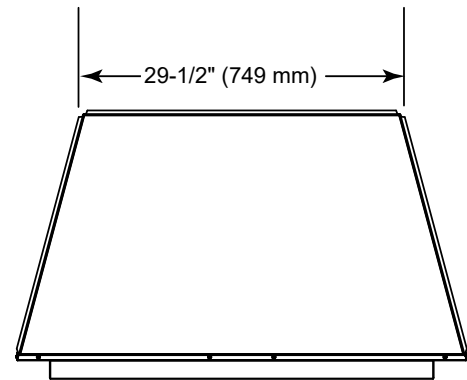

LOVE AT FIRST LIGHT

Please consult the manufacturer's installation manual for all details and requirements before making a final design layout decision.

**Lo-Rider 36**  
Vent Free Gas Firebox

MODEL	FRONT WIDTH		BACK WIDTH		HEIGHT		DEPTH		VIEWING AREA
	Actual	Framing	Actual	Framing	Actual	Framing	Actual	Framing	
LCUF36	42"	42-1/2"	29-1/2"	42-1/2"	34"	34-1/4"	23"	22-3/4"	36" x 30"

FRONT VIEW

TOP VIEW

LEFT SIDE VIEW

RIGHT SIDE VIEW

FRAMING DIMENSIONS

CLEARANCES TO COMBUSTIBLES

MINIMUM HEARTH DIMENSIONS

MANTEL CLEARANCES