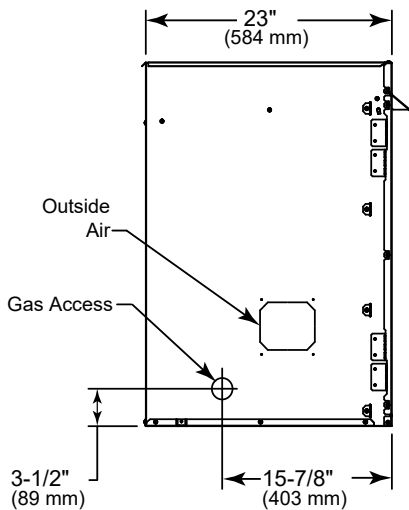

LOVE AT FIRST LIGHT

Please consult the manufacturer's installation manual for all details and requirements before making a final design layout decision.

**Lo-Rider 36**  
Vent Free Gas Firebox

MODEL	FRONT WIDTH		BACK WIDTH		HEIGHT		DEPTH		VIEWING AREA
	Actual	Framing	Actual	Framing	Actual	Framing	Actual	Framing	
LCUF36	42"	42-1/2"	29-1/2"	42-1/2"	34"	34-1/4"	23"	22-3/4"	36" x 30"

FRONT VIEW

TOP VIEW

LEFT SIDE VIEW

RIGHT SIDE VIEW

FRAMING DIMENSIONS

CLEARANCES TO COMBUSTIBLES

MINIMUM HEARTH DIMENSIONS

MANTEL CLEARANCES