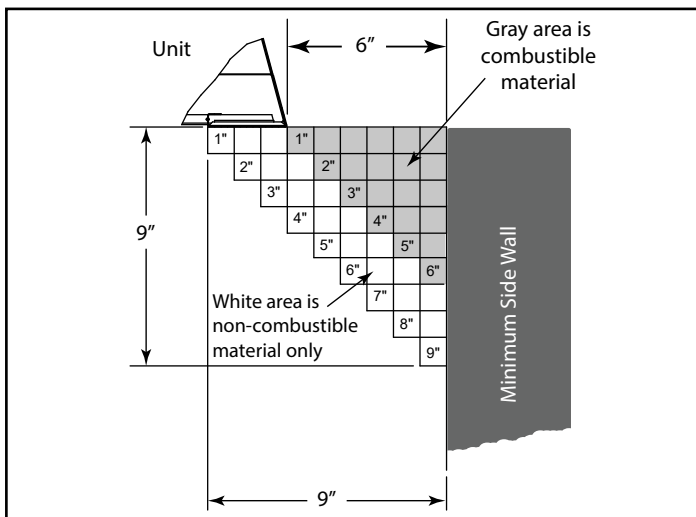

MANTEL LEG CLEARANCES

PRODUCT LISTING CODES	
US	ANSI Z223.1 / NFPA54 ANSI Z21.11
	CSA Design Certified

Product information provided is not complete and is subject to change without notice. Product installation must adhere strictly to instructions accompanying product to avoid risk of fire and potential injury.

Additional information can be found online at www.monessenhearth.com

LOVE AT FIRST LIGHT

(877) 863-4350 | monessenhearth.com