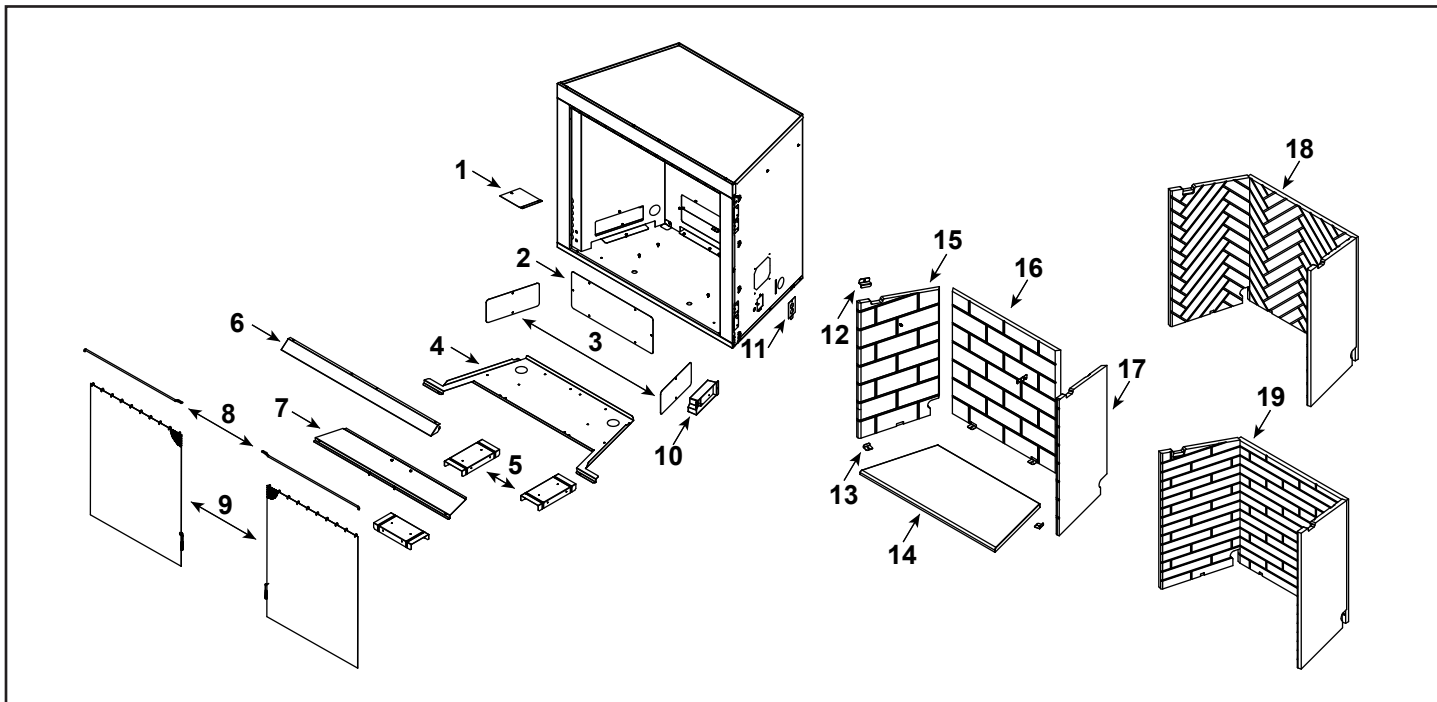

LCUF36CR-BT

LCUF36CR-C

LCUF36CR-GH

LCUF36CR-GT

IMPORTANT: THIS IS DATED INFORMATION. Parts must be ordered from a dealer or distributor. **Hearth and Home Technologies does not sell directly to consumers.** Provide model number and serial number when requesting service parts from your dealer or distributor.

Stocked at Depot

ITEM	DESCRIPTION	COMMENTS	PART NUMBER	
1	Light Cover		SRV4137-144	
2	Fan Cover		SRV4143-126	
3	Junction Box Cover	Qty 2 req	SRV4143-145	
4	Firebox Bottom		SRV4137-129	
5	Firebox Support	Qty 3 req	SRV4137-131	
6	Hood		SRV4137-109	
7	Access Cover		SRV4137-130	
8	Screen Rod	Qty 2 req	SRV4137-302	Y
9	Firesecreen Assembly	Qty 2 req	SRV4143-300	Y
10	Junction Box (Plastic)		SRV4021-013	Y
11	Junction Box Cover Plate		SRV4137-115	
12	Refractory Bracket, Upper	Qty 2 req	SRV4137-147	
13	Refractory Bracket, Lower	Qty 4 req	SRV4137-116	
14	Hearth Refractory Concrete		SRV4143-277	
15	Left Concrete Panel	Traditional	SRV4143-260	
16	Back Concrete Panel	Traditional	SRV4143-259	
17	Right Concrete Panel	Traditional	SRV4143-261	
18	Refractory Assembly, Herringbone	Gray	SRV4143-025	
19	Refractory Assembly, Traditional	Brown	SRV4143-027	
		Gray	SRV4143-026