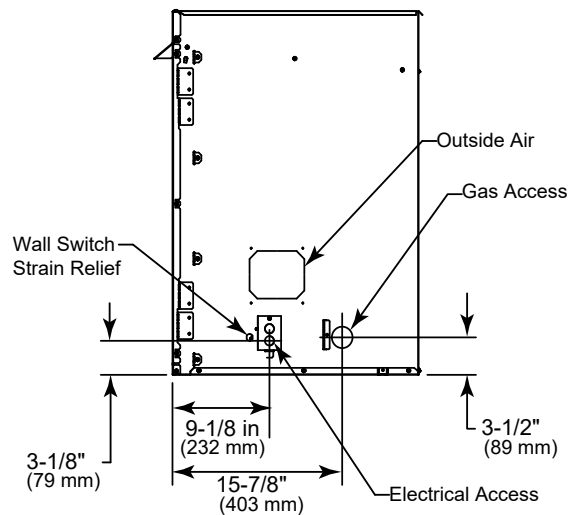

MODEL	FRONT WIDTH		BACK WIDTH		HEIGHT		DEPTH		VIEWING AREA
	Actual	Framing	Actual	Framing	Actual	Framing	Actual	Framing	
LCUF36	42"	42-1/2"	29-1/2"	42-1/2"	34"	34-1/4"	23"	22-3/4"	36" x 30"

FRONT VIEW

TOP VIEW

LEFT SIDE VIEW

RIGHT SIDE VIEW

FRAMING DIMENSIONS

CLEARANCES TO COMBUSTIBLES

MINIMUM HEARTH DIMENSIONS

MANTEL CLEARANCES

MANTEL LEG CLEARANCES

PRODUCT LISTING CODES	
US	ANSI Z223.1 / NFPA54 ANSI Z21.11
	CSA Design Certified