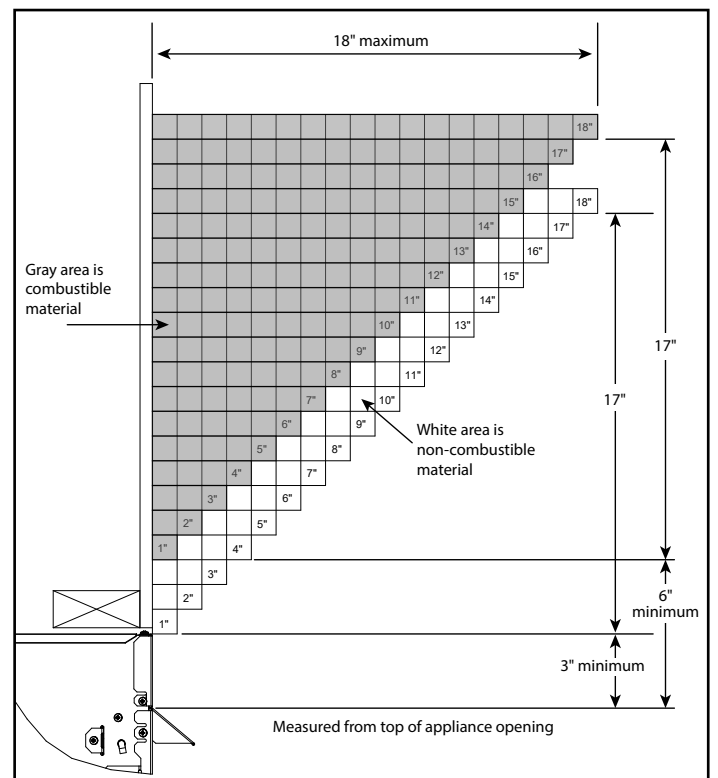

MODEL	FRONT WIDTH		BACK WIDTH		HEIGHT		DEPTH		VIEWING AREA
	Actual	Framing	Actual	Framing	Actual	Framing	Actual	Framing	
LCUF36	42"	42-1/2"	29-1/2"	42-1/2"	34"	34-1/4"	23"	22-3/4"	36" x 30"

FRONT VIEW

TOP VIEW

LEFT SIDE VIEW

RIGHT SIDE VIEW

FRAMING DIMENSIONS

CLEARANCES TO COMBUSTIBLES

MINIMUM HEARTH DIMENSIONS

MANTEL CLEARANCES

MANTEL LEG CLEARANCES

PRODUCT LISTING CODES	
US	ANSI Z223.1 / NFPA54 ANSI Z21.11
	CSA Design Certified