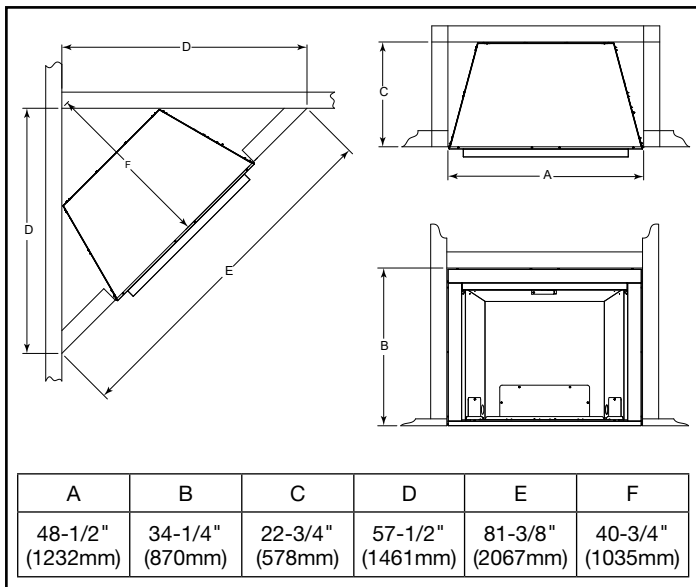

LOVE AT FIRST LIGHT

Please consult the manufacturer's installation manual for all details and requirements before making a final design layout decision.

**Lo-Rider 42**  
Vent Free Gas Firebox

| MODEL  | FRONT WIDTH |         | BACK WIDTH |         | HEIGHT |         | DEPTH  |         | VIEWING AREA |
|--------|-------------|---------|------------|---------|--------|---------|--------|---------|--------------|
|        | Actual      | Framing | Actual     | Framing | Actual | Framing | Actual | Framing |              |
| LCUF42 | 48"         | 48-1/2" | 35-1/2"    | 48-1/2" | 34"    | 34-1/4" | 23"    | 22-3/4" | 42" x 30"    |

FRONT VIEW

TOP VIEW

LEFT SIDE VIEW

RIGHT SIDE VIEW

FRAMING DIMENSIONS

CLEARANCES TO COMBUSTIBLES

MINIMUM HEARTH DIMENSIONS

MANTEL CLEARANCES