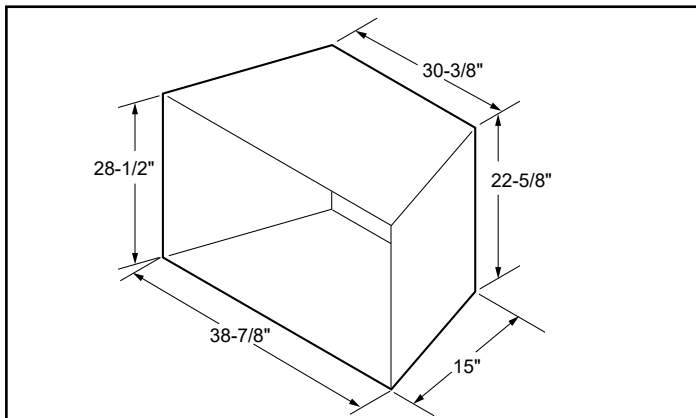

LOVE AT FIRST LIGHT

Please consult the manufacturer's installation manual for all details and requirements before making a final design layout decision.

**Lo-Rider 42**  
Vent Free Gas Firebox

| MODEL  | FRONT WIDTH |         | BACK WIDTH |         | HEIGHT |         | DEPTH  |         | VIEWING AREA |
|--------|-------------|---------|------------|---------|--------|---------|--------|---------|--------------|
|        | Actual      | Framing | Actual     | Framing | Actual | Framing | Actual | Framing |              |
| LCUF42 | 48"         | 48-1/2" | 35-1/2"    | 48-1/2" | 34"    | 34-1/4" | 23"    | 22-3/4" | 42" x 30"    |

FRONT VIEW

TOP VIEW

LEFT SIDE VIEW

RIGHT SIDE VIEW

FRAMING DIMENSIONS

CLEARANCES TO COMBUSTIBLES

MINIMUM HEARTH DIMENSIONS

MANTEL CLEARANCES