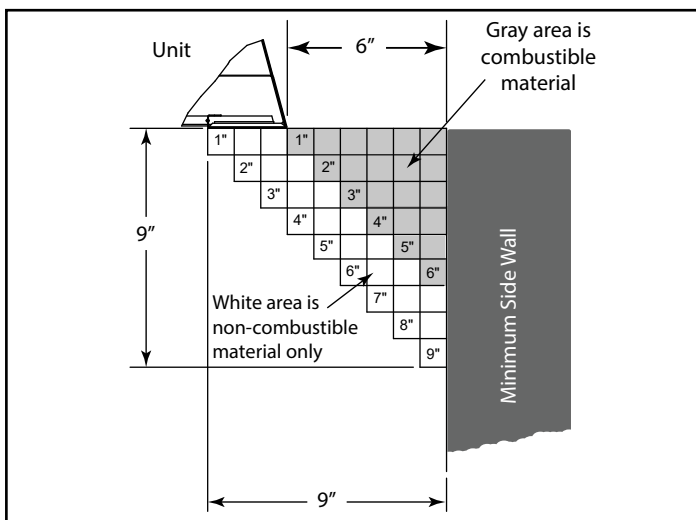

MANTEL LEG CLEARANCES

PRODUCT LISTING CODES	
US	ANSI Z223.1 / NFPA54 ANSI Z21.11
	CSA Design Certified

Product information provided is not complete and is subject to change without notice. Product installation must adhere strictly to instructions accompanying product to avoid risk of fire and potential injury.

Additional information can be found online at www.monessenhearth.com

LOVE AT FIRST LIGHT

(877) 863-4350 | monessenhearth.com