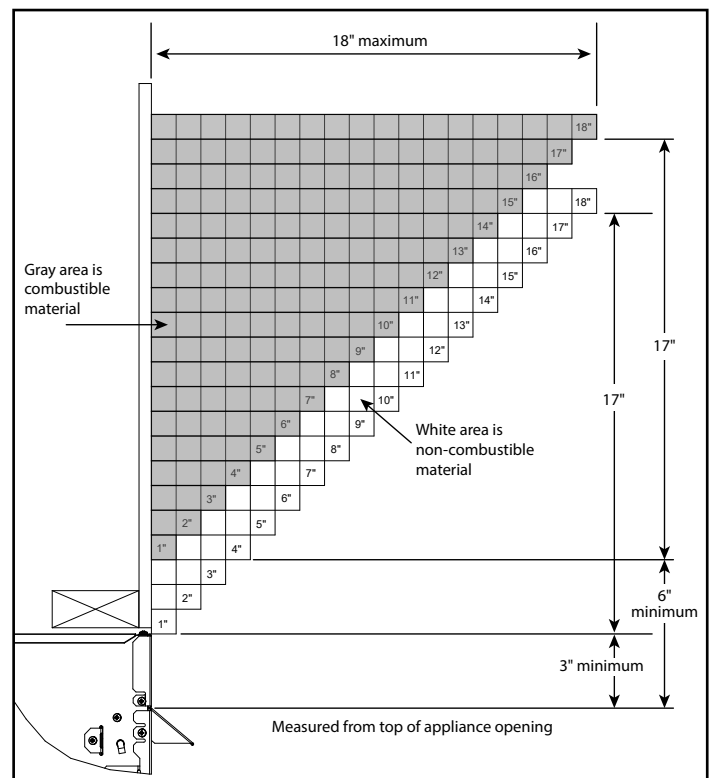

LOVE AT FIRST LIGHT

Please consult the manufacturer's installation manual for all details and requirements before making a final design layout decision.

**Lo-Rider 42**  
Vent Free Gas Firebox

| MODEL  | FRONT WIDTH |         | BACK WIDTH |         | HEIGHT |         | DEPTH  |         | VIEWING AREA |
|--------|-------------|---------|------------|---------|--------|---------|--------|---------|--------------|
|        | Actual      | Framing | Actual     | Framing | Actual | Framing | Actual | Framing |              |
| LCUF42 | 48"         | 48-1/2" | 35-1/2"    | 48-1/2" | 34"    | 34-1/4" | 23"    | 22-3/4" | 42" x 30"    |

FRONT VIEW

TOP VIEW

LEFT SIDE VIEW

RIGHT SIDE VIEW

FRAMING DIMENSIONS

CLEARANCES TO COMBUSTIBLES

MINIMUM HEARTH DIMENSIONS

MANTEL CLEARANCES