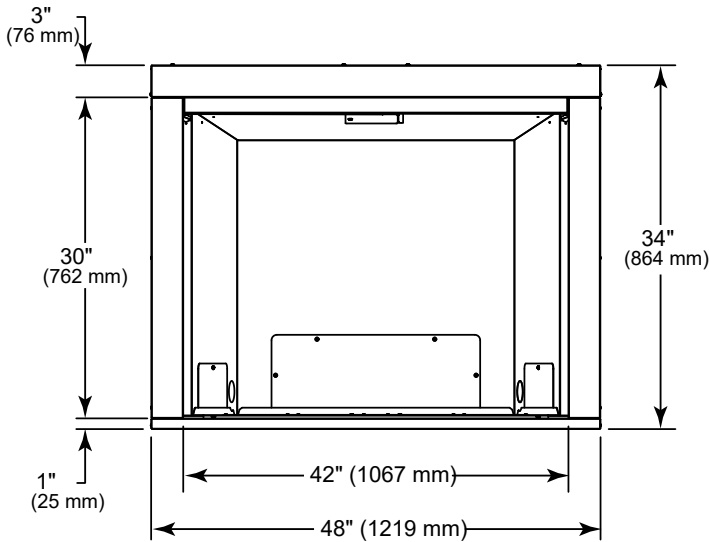

LOVE AT FIRST LIGHT

Please consult the manufacturer's installation manual for all details and requirements before making a final design layout decision.

**Lo-Rider 42**  
Vent Free Gas Firebox

| MODEL  | FRONT WIDTH |         | BACK WIDTH |         | HEIGHT |         | DEPTH  |         | VIEWING AREA |
|--------|-------------|---------|------------|---------|--------|---------|--------|---------|--------------|
|        | Actual      | Framing | Actual     | Framing | Actual | Framing | Actual | Framing |              |
| LCUF42 | 48"         | 48-1/2" | 35-1/2"    | 48-1/2" | 34"    | 34-1/4" | 23"    | 22-3/4" | 42" x 30"    |

FRONT VIEW

TOP VIEW

LEFT SIDE VIEW

RIGHT SIDE VIEW

FRAMING DIMENSIONS

CLEARANCES TO COMBUSTIBLES

MINIMUM HEARTH DIMENSIONS

MANTEL CLEARANCES