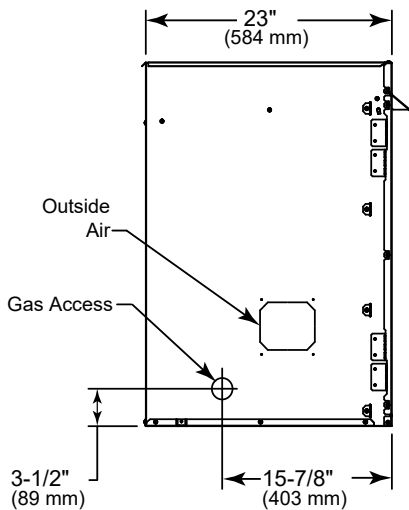

LOVE AT FIRST LIGHT

Please consult the manufacturer's installation manual for all details and requirements before making a final design layout decision.

**Lo-Rider 42**  
Vent Free Gas Firebox

| MODEL  | FRONT WIDTH |         | BACK WIDTH |         | HEIGHT |         | DEPTH  |         | VIEWING AREA |
|--------|-------------|---------|------------|---------|--------|---------|--------|---------|--------------|
|        | Actual      | Framing | Actual     | Framing | Actual | Framing | Actual | Framing |              |
| LCUF42 | 48"         | 48-1/2" | 35-1/2"    | 48-1/2" | 34"    | 34-1/4" | 23"    | 22-3/4" | 42" x 30"    |

FRONT VIEW

TOP VIEW

LEFT SIDE VIEW

RIGHT SIDE VIEW

FRAMING DIMENSIONS

CLEARANCES TO COMBUSTIBLES

MINIMUM HEARTH DIMENSIONS

MANTEL CLEARANCES