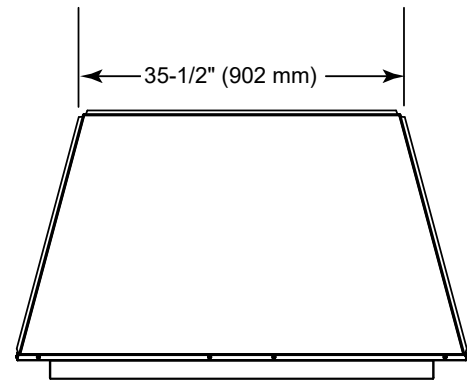

LOVE AT FIRST LIGHT

Please consult the manufacturer's installation manual for all details and requirements before making a final design layout decision.

**Lo-Rider 42**  
Vent Free Gas Firebox

| MODEL  | FRONT WIDTH |         | BACK WIDTH |         | HEIGHT |         | DEPTH  |         | VIEWING AREA |
|--------|-------------|---------|------------|---------|--------|---------|--------|---------|--------------|
|        | Actual      | Framing | Actual     | Framing | Actual | Framing | Actual | Framing |              |
| LCUF42 | 48"         | 48-1/2" | 35-1/2"    | 48-1/2" | 34"    | 34-1/4" | 23"    | 22-3/4" | 42" x 30"    |

FRONT VIEW

TOP VIEW

LEFT SIDE VIEW

RIGHT SIDE VIEW

FRAMING DIMENSIONS

CLEARANCES TO COMBUSTIBLES

MINIMUM HEARTH DIMENSIONS

MANTEL CLEARANCES