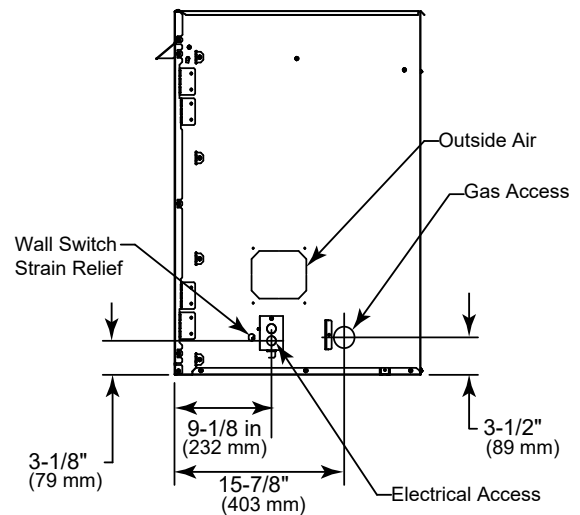

LOVE AT FIRST LIGHT

Please consult the manufacturer's installation manual for all details and requirements before making a final design layout decision.

**Lo-Rider 42**  
Vent Free Gas Firebox

| MODEL  | FRONT WIDTH |         | BACK WIDTH |         | HEIGHT |         | DEPTH  |         | VIEWING AREA |
|--------|-------------|---------|------------|---------|--------|---------|--------|---------|--------------|
|        | Actual      | Framing | Actual     | Framing | Actual | Framing | Actual | Framing |              |
| LCUF42 | 48"         | 48-1/2" | 35-1/2"    | 48-1/2" | 34"    | 34-1/4" | 23"    | 22-3/4" | 42" x 30"    |

FRONT VIEW

TOP VIEW

LEFT SIDE VIEW

RIGHT SIDE VIEW

FRAMING DIMENSIONS

CLEARANCES TO COMBUSTIBLES

MINIMUM HEARTH DIMENSIONS

MANTEL CLEARANCES