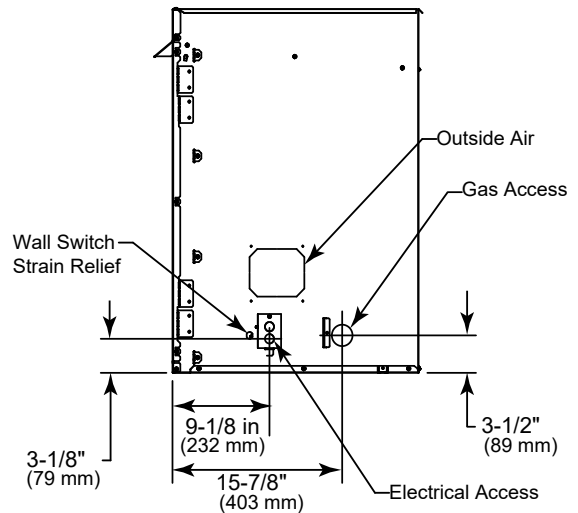

LOVE AT FIRST LIGHT

Please consult the manufacturer's installation manual for all details and requirements before making a final design layout decision.

**Lo-Rider 42**  
Vent Free Gas Firebox

MODEL	FRONT WIDTH		BACK WIDTH		HEIGHT		DEPTH		VIEWING AREA
	Actual	Framing	Actual	Framing	Actual	Framing	Actual	Framing	
LCUF42	48"	48-1/2"	35-1/2"	48-1/2"	34"	34-1/4"	23"	22-3/4"	42" x 30"

FRONT VIEW

TOP VIEW

LEFT SIDE VIEW

RIGHT SIDE VIEW

FRAMING DIMENSIONS

CLEARANCES TO COMBUSTIBLES

MINIMUM HEARTH DIMENSIONS

MANTEL CLEARANCES