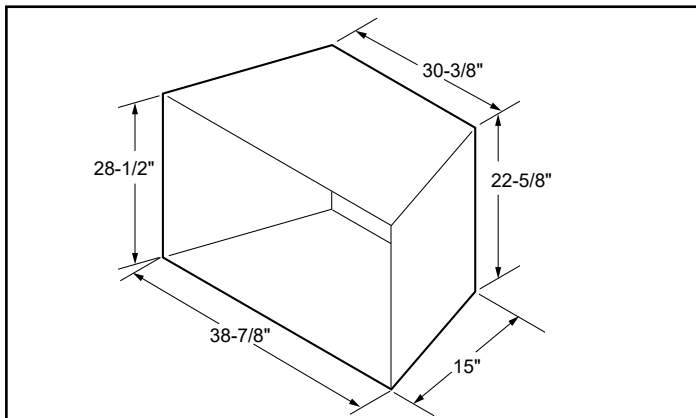

LOVE AT FIRST LIGHT

Please consult the manufacturer's installation manual for all details and requirements before making a final design layout decision.

**Lo-Rider 42**  
Vent Free Gas Firebox

MODEL	FRONT WIDTH		BACK WIDTH		HEIGHT		DEPTH		VIEWING AREA
	Actual	Framing	Actual	Framing	Actual	Framing	Actual	Framing	
LCUF42	48"	48-1/2"	35-1/2"	48-1/2"	34"	34-1/4"	23"	22-3/4"	42" x 30"

FRONT VIEW

TOP VIEW

LEFT SIDE VIEW

RIGHT SIDE VIEW

FRAMING DIMENSIONS

CLEARANCES TO COMBUSTIBLES

MINIMUM HEARTH DIMENSIONS

MANTEL CLEARANCES