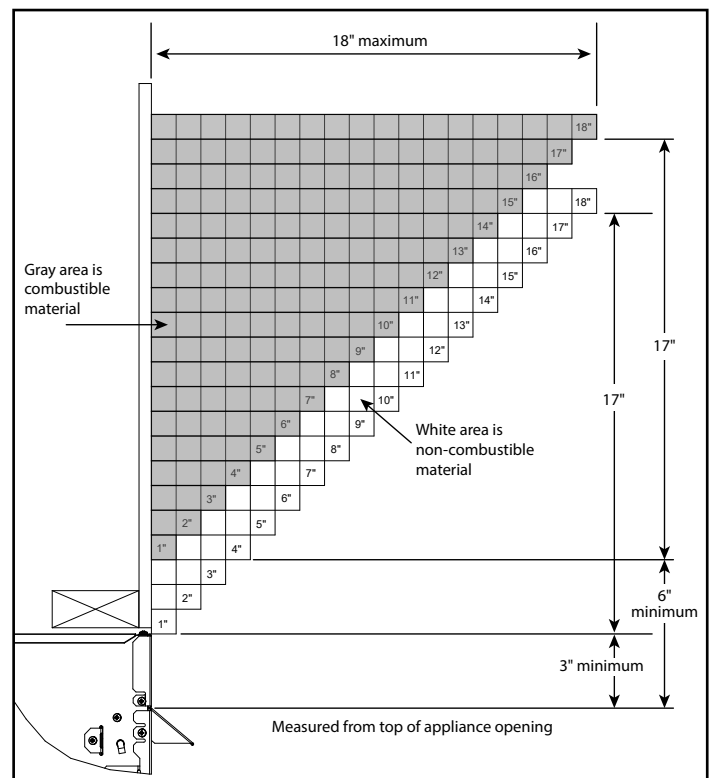

LOVE AT FIRST LIGHT

Please consult the manufacturer's installation manual for all details and requirements before making a final design layout decision.

**Lo-Rider 42**  
Vent Free Gas Firebox

MODEL	FRONT WIDTH		BACK WIDTH		HEIGHT		DEPTH		VIEWING AREA
	Actual	Framing	Actual	Framing	Actual	Framing	Actual	Framing	
LCUF42	48"	48-1/2"	35-1/2"	48-1/2"	34"	34-1/4"	23"	22-3/4"	42" x 30"

FRONT VIEW

TOP VIEW

LEFT SIDE VIEW

RIGHT SIDE VIEW

FRAMING DIMENSIONS

CLEARANCES TO COMBUSTIBLES

MINIMUM HEARTH DIMENSIONS

MANTEL CLEARANCES