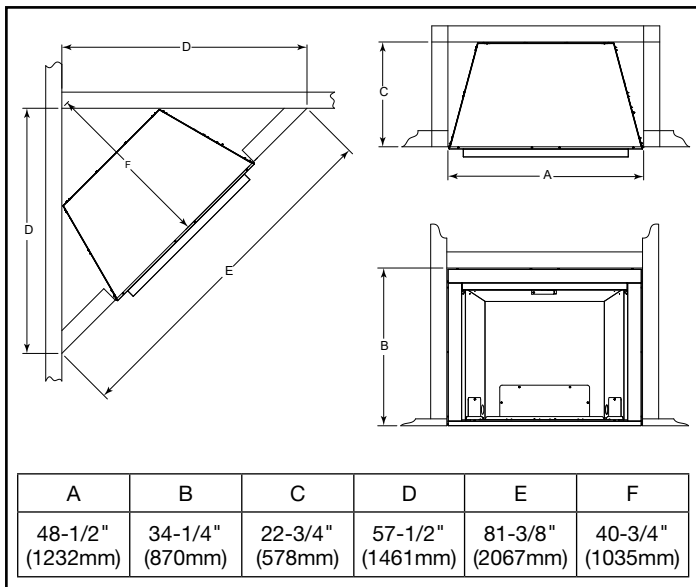

LOVE AT FIRST LIGHT

Please consult the manufacturer's installation manual for all details and requirements before making a final design layout decision.

**Lo-Rider 42**  
Vent Free Gas Firebox

MODEL	FRONT WIDTH		BACK WIDTH		HEIGHT		DEPTH		VIEWING AREA
	Actual	Framing	Actual	Framing	Actual	Framing	Actual	Framing	
LCUF42	48"	48-1/2"	35-1/2"	48-1/2"	34"	34-1/4"	23"	22-3/4"	42" x 30"

FRONT VIEW

TOP VIEW

LEFT SIDE VIEW

RIGHT SIDE VIEW

FRAMING DIMENSIONS

CLEARANCES TO COMBUSTIBLES

MINIMUM HEARTH DIMENSIONS

MANTEL CLEARANCES