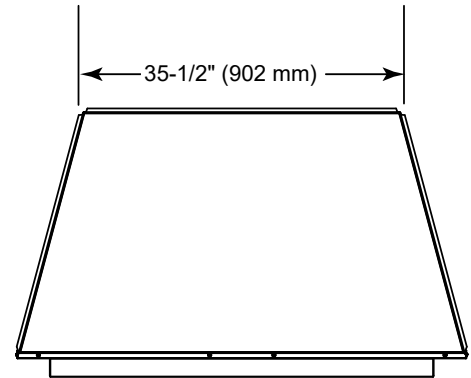

LOVE AT FIRST LIGHT

Please consult the manufacturer's installation manual for all details and requirements before making a final design layout decision.

**Lo-Rider 42**  
Vent Free Gas Firebox

MODEL	FRONT WIDTH		BACK WIDTH		HEIGHT		DEPTH		VIEWING AREA
	Actual	Framing	Actual	Framing	Actual	Framing	Actual	Framing	
LCUF42	48"	48-1/2"	35-1/2"	48-1/2"	34"	34-1/4"	23"	22-3/4"	42" x 30"

FRONT VIEW

TOP VIEW

LEFT SIDE VIEW

RIGHT SIDE VIEW

FRAMING DIMENSIONS

CLEARANCES TO COMBUSTIBLES

MINIMUM HEARTH DIMENSIONS

MANTEL CLEARANCES