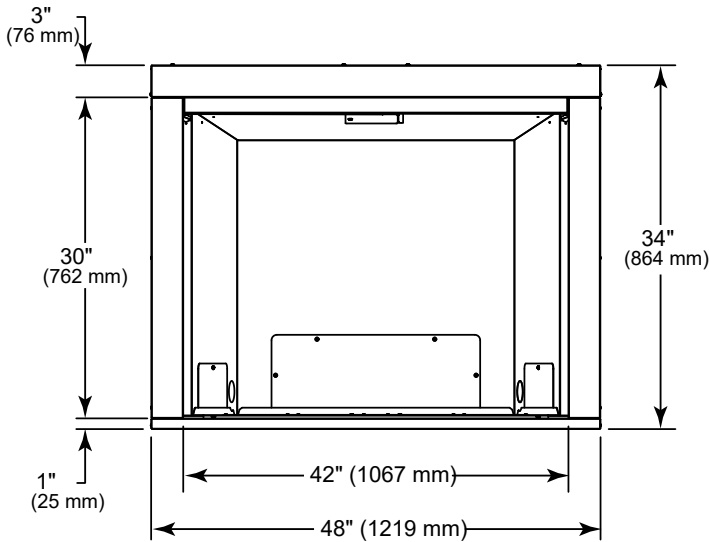

LOVE AT FIRST LIGHT

Please consult the manufacturer's installation manual for all details and requirements before making a final design layout decision.

**Lo-Rider 42**  
Vent Free Gas Firebox

MODEL	FRONT WIDTH		BACK WIDTH		HEIGHT		DEPTH		VIEWING AREA
	Actual	Framing	Actual	Framing	Actual	Framing	Actual	Framing	
LCUF42	48"	48-1/2"	35-1/2"	48-1/2"	34"	34-1/4"	23"	22-3/4"	42" x 30"

FRONT VIEW

TOP VIEW

LEFT SIDE VIEW

RIGHT SIDE VIEW

FRAMING DIMENSIONS

CLEARANCES TO COMBUSTIBLES

MINIMUM HEARTH DIMENSIONS

MANTEL CLEARANCES