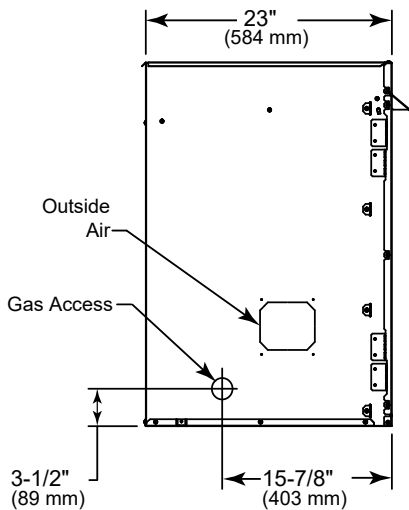

LOVE AT FIRST LIGHT

Please consult the manufacturer's installation manual for all details and requirements before making a final design layout decision.

**Lo-Rider 42**  
Vent Free Gas Firebox

MODEL	FRONT WIDTH		BACK WIDTH		HEIGHT		DEPTH		VIEWING AREA
	Actual	Framing	Actual	Framing	Actual	Framing	Actual	Framing	
LCUF42	48"	48-1/2"	35-1/2"	48-1/2"	34"	34-1/4"	23"	22-3/4"	42" x 30"

FRONT VIEW

TOP VIEW

LEFT SIDE VIEW

RIGHT SIDE VIEW

FRAMING DIMENSIONS

CLEARANCES TO COMBUSTIBLES

MINIMUM HEARTH DIMENSIONS

MANTEL CLEARANCES