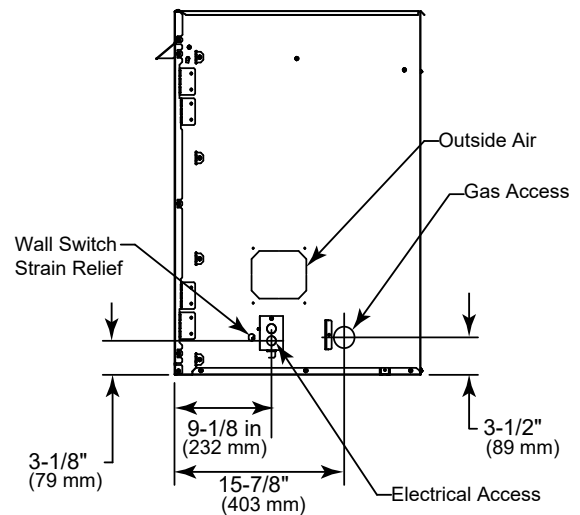

LOVE AT FIRST LIGHT

Please consult the manufacturer's installation manual for all details and requirements before making a final design layout decision.

**Lo-Rider 42**  
Vent Free Gas Firebox

MODEL	FRONT WIDTH		BACK WIDTH		HEIGHT		DEPTH		VIEWING AREA
	Actual	Framing	Actual	Framing	Actual	Framing	Actual	Framing	
LCUF42	48"	48-1/2"	35-1/2"	48-1/2"	34"	34-1/4"	23"	22-3/4"	42" x 30"

FRONT VIEW

TOP VIEW

LEFT SIDE VIEW

RIGHT SIDE VIEW

FRAMING DIMENSIONS

CLEARANCES TO COMBUSTIBLES

MINIMUM HEARTH DIMENSIONS

MANTEL CLEARANCES