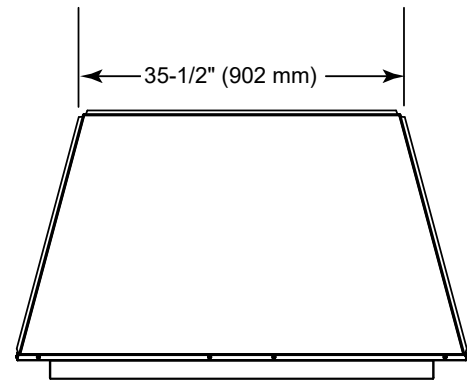

LOVE AT FIRST LIGHT

Please consult the manufacturer's installation manual for all details and requirements before making a final design layout decision.

**Lo-Rider 42**  
Vent Free Gas Firebox

MODEL	FRONT WIDTH		BACK WIDTH		HEIGHT		DEPTH		VIEWING AREA
	Actual	Framing	Actual	Framing	Actual	Framing	Actual	Framing	
LCUF42	48"	48-1/2"	35-1/2"	48-1/2"	34"	34-1/4"	23"	22-3/4"	42" x 30"

FRONT VIEW

TOP VIEW

LEFT SIDE VIEW

RIGHT SIDE VIEW

FRAMING DIMENSIONS

CLEARANCES TO COMBUSTIBLES

MINIMUM HEARTH DIMENSIONS

MANTEL CLEARANCES