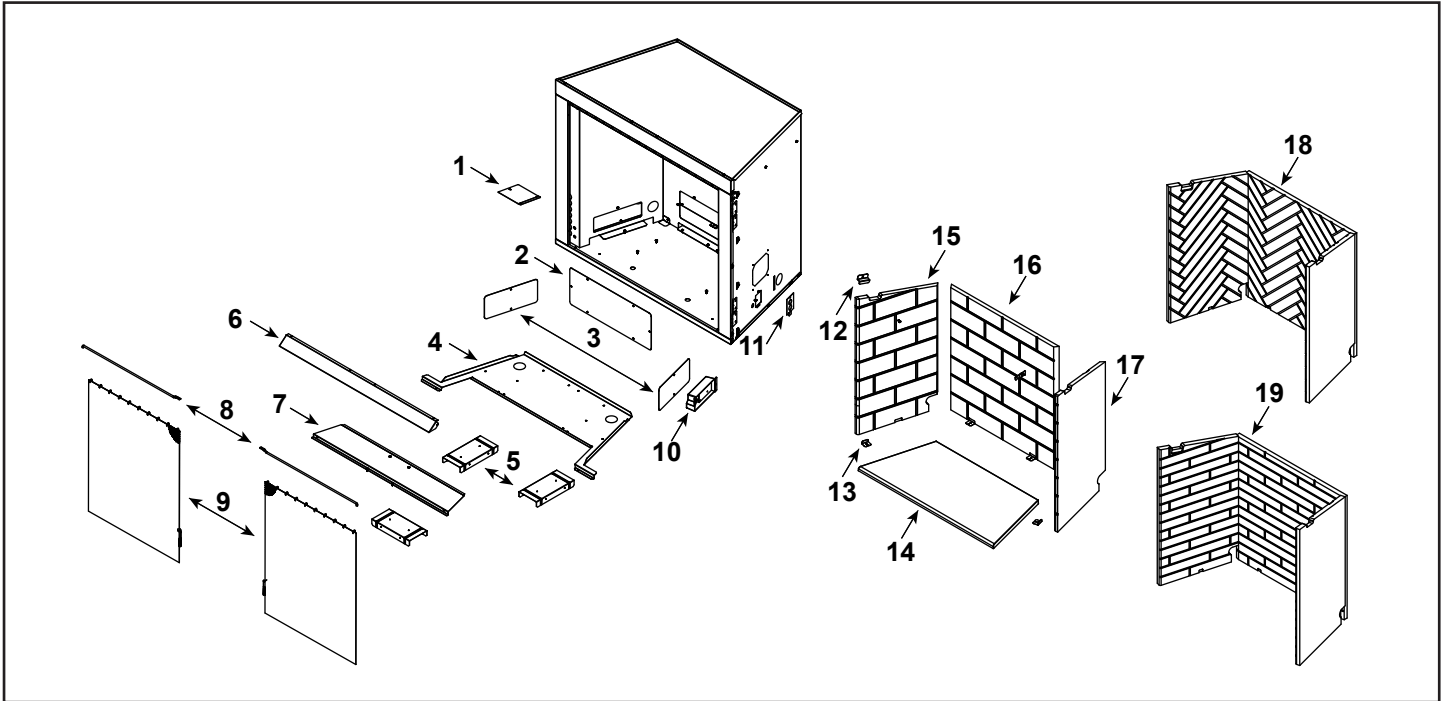

IMPORTANT: THIS IS DATED INFORMATION. Parts must be ordered from a dealer or distributor. **Hearth and Home Technologies does not sell directly to consumers.** Provide model number and serial number when requesting service parts from your dealer or distributor.

Stocked at Depot

ITEM	DESCRIPTION	COMMENTS	PART NUMBER	
1	Light Cover		SRV4137-144	
2	Fan Cover		SRV4143-126	
3	Junction Box Cover	Qty 2 req	SRV4143-145	
4	Firebox Bottom		SRV4138-129	
5	Firebox Support	Qty 3 req	SRV4137-131	
6	Hood		SRV4138-109	
7	Access Cover		SRV4138-130	
8	Screen Rod	Qty 2 req	SRV4138-302	Y
9	Firesecreen Assembly	Qty 2 req	SRV4144-300	Y
10	Junction Box (Plastic)		SRV4021-013	Y
11	Junction Box Cover Plate		SRV4137-115	
12	Refractory Bracket, Upper	Qty 2 req	SRV4137-147	
13	Refractory Bracket, Lower	Qty 4 req	SRV4137-116	
14	Hearth Refractory Concrete		SRV4144-277	
15	Left Concrete Panel	Traditional	SRV4143-260	
16	Back Concrete Panel	Traditional	SRV4144-259	
17	Right Concrete Panel	Traditional	SRV4143-261	
18	Refractory Assembly, Herringbone	Gray	SRV4144-025	
19	Refractory Assembly, Traditional	Brown	SRV4144-027	
		Gray	SRV4144-026