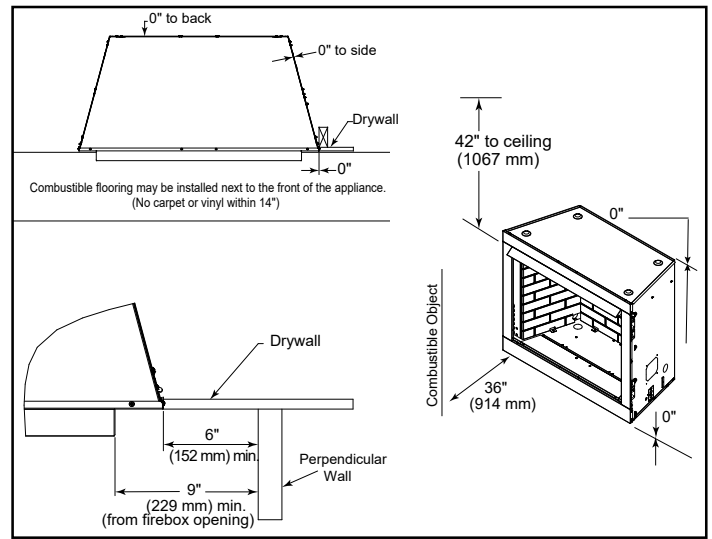

MODEL	FRONT WIDTH		BACK WIDTH		HEIGHT		DEPTH		VIEWING AREA
	Actual	Framing	Actual	Framing	Actual	Framing	Actual	Framing	
LCUF42	48"	48-1/2"	35-1/2"	48-1/2"	34"	34-1/4"	23"	22-3/4"	42" x 30"

FRONT VIEW

TOP VIEW

LEFT SIDE VIEW

RIGHT SIDE VIEW

FRAMING DIMENSIONS

CLEARANCES TO COMBUSTIBLES

MINIMUM HEARTH DIMENSIONS

MANTEL CLEARANCES

MANTEL LEG CLEARANCES

PRODUCT LISTING CODES	
US	ANSI Z223.1 / NFPA54 ANSI Z21.11
	CSA Design Certified