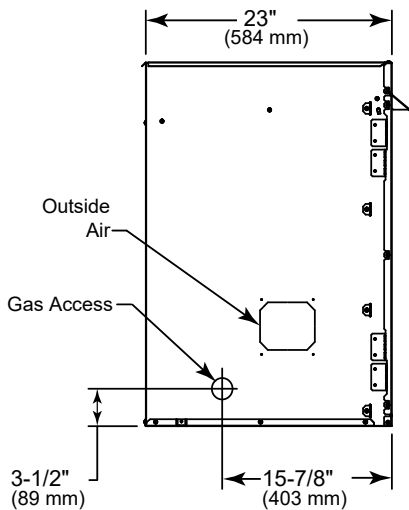

MODEL	FRONT WIDTH		BACK WIDTH		HEIGHT		DEPTH		VIEWING AREA
	Actual	Framing	Actual	Framing	Actual	Framing	Actual	Framing	
LCUF42	48"	48-1/2"	35-1/2"	48-1/2"	34"	34-1/4"	23"	22-3/4"	42" x 30"

FRONT VIEW

TOP VIEW

LEFT SIDE VIEW

RIGHT SIDE VIEW

FRAMING DIMENSIONS

CLEARANCES TO COMBUSTIBLES

MINIMUM HEARTH DIMENSIONS

MANTEL CLEARANCES

MANTEL LEG CLEARANCES

PRODUCT LISTING CODES	
US	ANSI Z223.1 / NFPA54 ANSI Z21.11
	CSA Design Certified