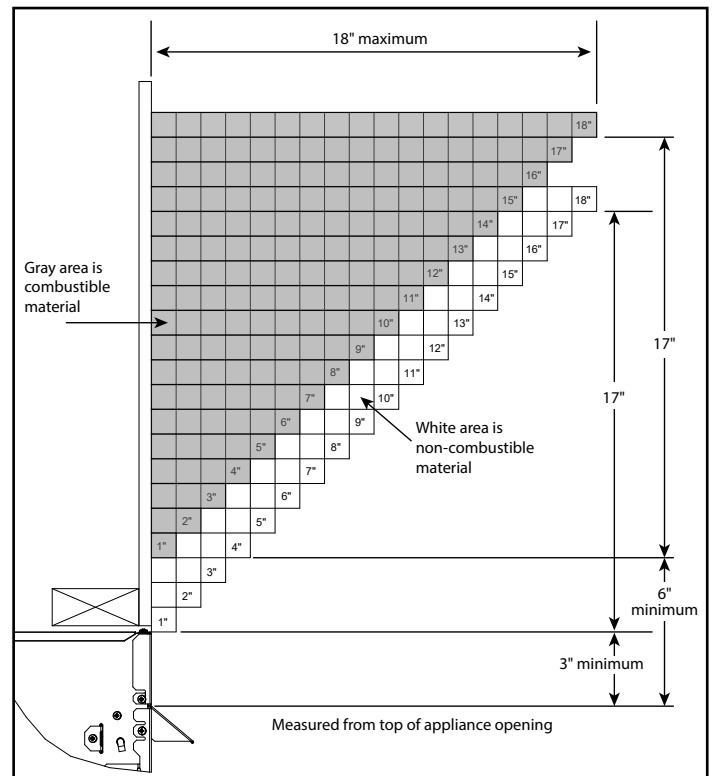

MODEL	FRONT WIDTH		BACK WIDTH		HEIGHT		DEPTH		VIEWING AREA
	Actual	Framing	Actual	Framing	Actual	Framing	Actual	Framing	
LCUF42	48"	48-1/2"	35-1/2"	48-1/2"	34"	34-1/4"	23"	22-3/4"	42" x 30"

FRONT VIEW

TOP VIEW

LEFT SIDE VIEW

RIGHT SIDE VIEW

FRAMING DIMENSIONS

CLEARANCES TO COMBUSTIBLES

MINIMUM HEARTH DIMENSIONS

MANTEL CLEARANCES

MANTEL LEG CLEARANCES

PRODUCT LISTING CODES	
US	ANSI Z223.1 / NFPA54 ANSI Z21.11
	CSA Design Certified