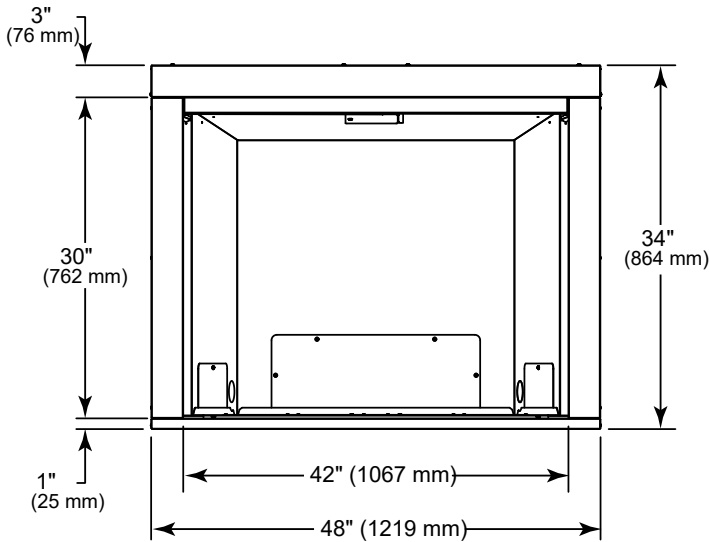

MODEL	FRONT WIDTH		BACK WIDTH		HEIGHT		DEPTH		VIEWING AREA
	Actual	Framing	Actual	Framing	Actual	Framing	Actual	Framing	
LCUF42	48"	48-1/2"	35-1/2"	48-1/2"	34"	34-1/4"	23"	22-3/4"	42" x 30"

FRONT VIEW

TOP VIEW

LEFT SIDE VIEW

RIGHT SIDE VIEW

FRAMING DIMENSIONS

CLEARANCES TO COMBUSTIBLES

MINIMUM HEARTH DIMENSIONS

MANTEL CLEARANCES

MANTEL LEG CLEARANCES

PRODUCT LISTING CODES	
US	ANSI Z223.1 / NFPA54 ANSI Z21.11
	CSA Design Certified