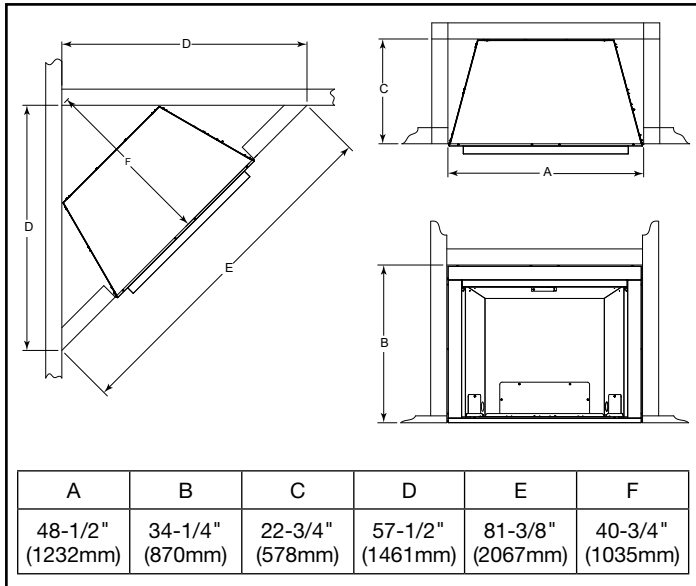

MODEL	FRONT WIDTH		BACK WIDTH		HEIGHT		DEPTH		VIEWING AREA
	Actual	Framing	Actual	Framing	Actual	Framing	Actual	Framing	
LCUF42	48"	48-1/2"	35-1/2"	48-1/2"	34"	34-1/4"	23"	22-3/4"	42" x 30"

FRONT VIEW

TOP VIEW

LEFT SIDE VIEW

RIGHT SIDE VIEW

FRAMING DIMENSIONS

CLEARANCES TO COMBUSTIBLES

MINIMUM HEARTH DIMENSIONS

MANTEL CLEARANCES

MANTEL LEG CLEARANCES

PRODUCT LISTING CODES	
US	ANSI Z223.1 / NFPA54 ANSI Z21.11
	CSA Design Certified