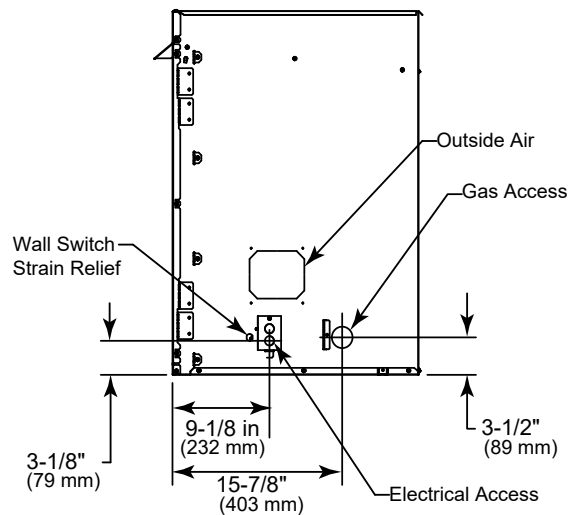

MODEL	FRONT WIDTH		BACK WIDTH		HEIGHT		DEPTH		VIEWING AREA
	Actual	Framing	Actual	Framing	Actual	Framing	Actual	Framing	
LCUF42	48"	48-1/2"	35-1/2"	48-1/2"	34"	34-1/4"	23"	22-3/4"	42" x 30"

FRONT VIEW

TOP VIEW

LEFT SIDE VIEW

RIGHT SIDE VIEW

FRAMING DIMENSIONS

CLEARANCES TO COMBUSTIBLES

MINIMUM HEARTH DIMENSIONS

MANTEL CLEARANCES

MANTEL LEG CLEARANCES

PRODUCT LISTING CODES	
US	ANSI Z223.1 / NFPA54 ANSI Z21.11
	CSA Design Certified