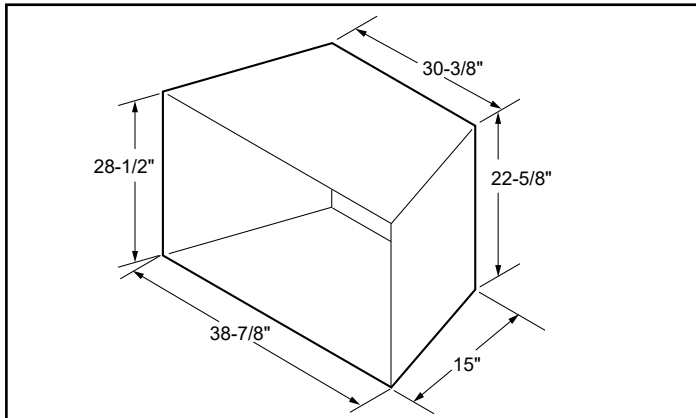

MODEL	FRONT WIDTH		BACK WIDTH		HEIGHT		DEPTH		VIEWING AREA
	Actual	Framing	Actual	Framing	Actual	Framing	Actual	Framing	
LCUF42	48"	48-1/2"	35-1/2"	48-1/2"	34"	34-1/4"	23"	22-3/4"	42" x 30"

FRONT VIEW

TOP VIEW

LEFT SIDE VIEW

RIGHT SIDE VIEW

FRAMING DIMENSIONS

CLEARANCES TO COMBUSTIBLES

MINIMUM HEARTH DIMENSIONS

MANTEL CLEARANCES

MANTEL LEG CLEARANCES

PRODUCT LISTING CODES	
US	ANSI Z223.1 / NFPA54 ANSI Z21.11
	CSA Design Certified