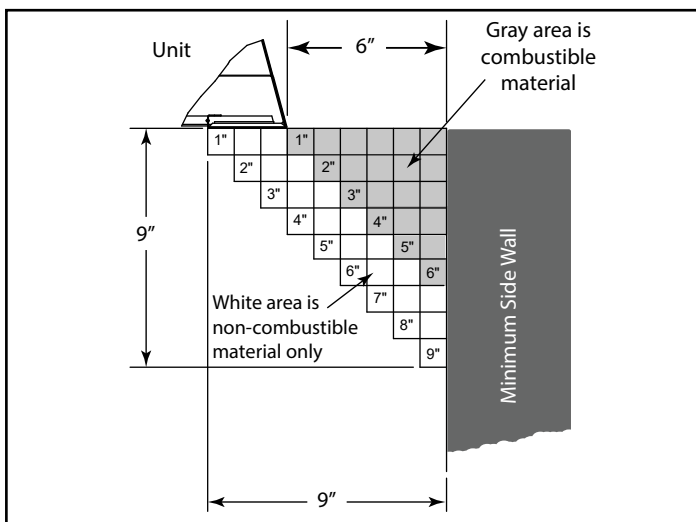

MODEL	FRONT WIDTH		BACK WIDTH		HEIGHT		DEPTH		VIEWING AREA
	Actual	Framing	Actual	Framing	Actual	Framing	Actual	Framing	
LCUF42	48"	48-1/2"	35-1/2"	48-1/2"	34"	34-1/4"	23"	22-3/4"	42" x 30"

FRONT VIEW

TOP VIEW

LEFT SIDE VIEW

RIGHT SIDE VIEW

FRAMING DIMENSIONS

CLEARANCES TO COMBUSTIBLES

MINIMUM HEARTH DIMENSIONS

MANTEL CLEARANCES

MANTEL LEG CLEARANCES

PRODUCT LISTING CODES	
US	ANSI Z223.1 / NFPA54 ANSI Z21.11
	CSA Design Certified