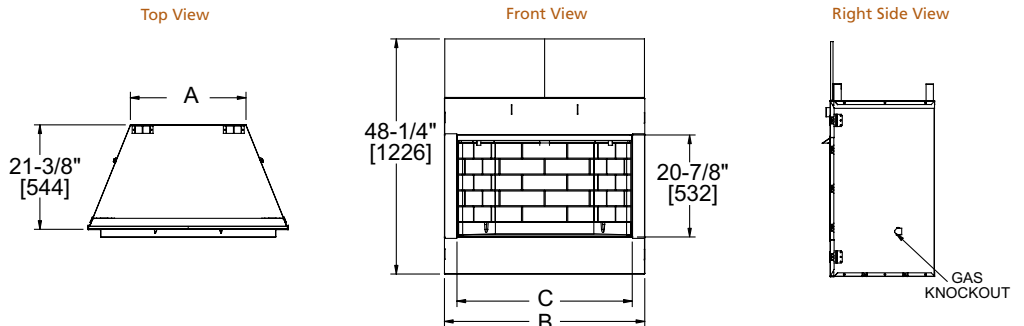

VILLA GAS

Model	Front Width		Back Width		Height		Depth		Viewing Area	BTU/hr Input
	Unit	Framing	Unit	Framing	Unit	Framing	Unit	Framing		
Villa Gas 36"	41" [1041]	42" [1067]	23-3/4" [603]	42" [1067]	39-1/2" [1003]	39-3/4" [1010]	21-3/8" [544]	21-1/2" [546]	36" x 20-7/8" [914 x 532]	40,000 (NG), 40,000 (LP)
Villa Gas 42"	47" [1194]	48" [1219]	29-3/4" [756]	48" [1219]	39-1/2" [1003]	39-3/4" [1010]	21-3/8" [544]	21-1/2" [546]	42" x 20-7/8" [1067 x 532]	42,000 (NG), 42,000 (LP)

Drawings to the right represent the 36" and 42" combined.

MODEL	Villa Gas 36"	Villa Gas 42"
A	23-3/4" [603]	29-3/4" [756]
B	41-1/8" [1045]	47-1/8" [1197]
C	36" [914]	42" [1067]