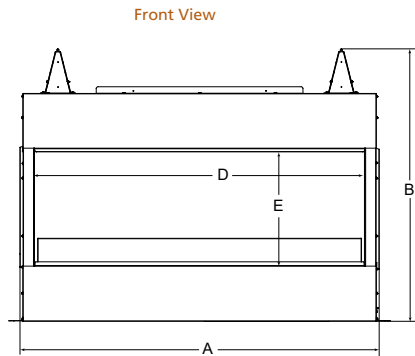

LANAI

Model	Front Width (A)		Height (B)		Depth (C)		Viewing Area (D x E)	BTU/hr Input
	Unit	Framing	Unit	Framing	Unit	Framing		
Lanai 48"	52-1/8" [1324]	52-3/4" [1340]	39-1/2" [1003]	39-3/4" [1009]	13-3/8" [340]	13-3/8" [340]	47-7/8" x 17" [1216 x 432]	55,000
Lanai 60"	64-1/8" [1629]	64-3/4" [1645]	39-1/2" [1003]	39-3/4" [1009]	13-3/8" [340]	13-3/8" [340]	60" x 17" [1524 x 432]	65,000