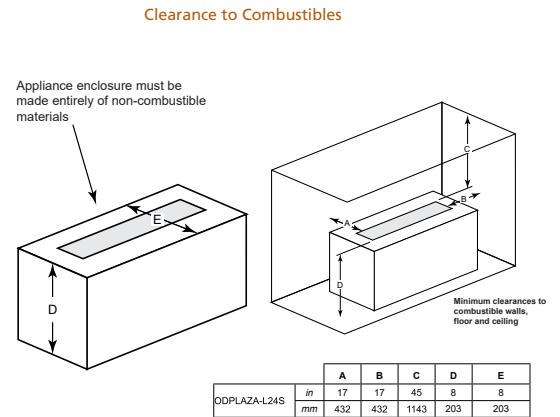

Interior Styles

Traditional

Herringbone

PLAZA

Model	Length	Width	Depth	Viewing Area	BTU/hr Input
Plaza-24"	24" [610]	5-3/8" [137]	5-3/8" [137]	24" x 5-3/8" [613 x 137]	32,000

	A	B
Starter Kit	26" (660 mm)	24" (610mm)
Starter Kit + 1 Extension	50" (1,270mm)	48" (1,219mm)
Starter Kit + 2 Extensions	74" (1,880mm)	72" (1,829mm)
Starter Kit + 3 Extensions	98" (2,489mm)	96" (2,438mm)
Starter Kit + 4 Extensions	122" (3,099mm)	120" (3,048mm)