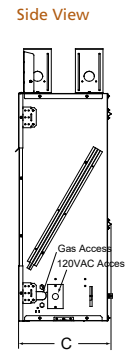

Interior Styles

Traditional

Herringbone

PLAZA

Model	Length	Width	Depth	Viewing Area	BTU/hr Input
Plaza-24"	24" [610]	5-3/8" [137]	5-3/8" [137]	24" x 5-3/8" [613 x 137]	32,000

	A	B
Starter Kit	26" (660 mm)	24" (610mm)
Starter Kit + 1 Extension	50" (1,270mm)	48" (1,219mm)
Starter Kit + 2 Extensions	74" (1,880mm)	72" (1,829mm)
Starter Kit + 3 Extensions	98" (2,489mm)	96" (2,438mm)
Starter Kit + 4 Extensions	122" (3,099mm)	120" (3,048mm)

LANAI

Model	Front Width (A)		Height (B)		Depth (C)		Viewing Area (D x E)	BTU/hr Input
	Unit	Framing	Unit	Framing	Unit	Framing		
Lanai 48"	52-1/8" [1324]	52-3/4" [1340]	39-1/2" [1003]	39-3/4" [1009]	13-3/8" [340]	13-3/8" [340]	47-7/8" x 17" [1216 x 432]	55,000
Lanai 60"	64-1/8" [1629]	64-3/4" [1645]	39-1/2" [1003]	39-3/4" [1009]	13-3/8" [340]	13-3/8" [340]	60" x 17" [1524 x 432]	65,000