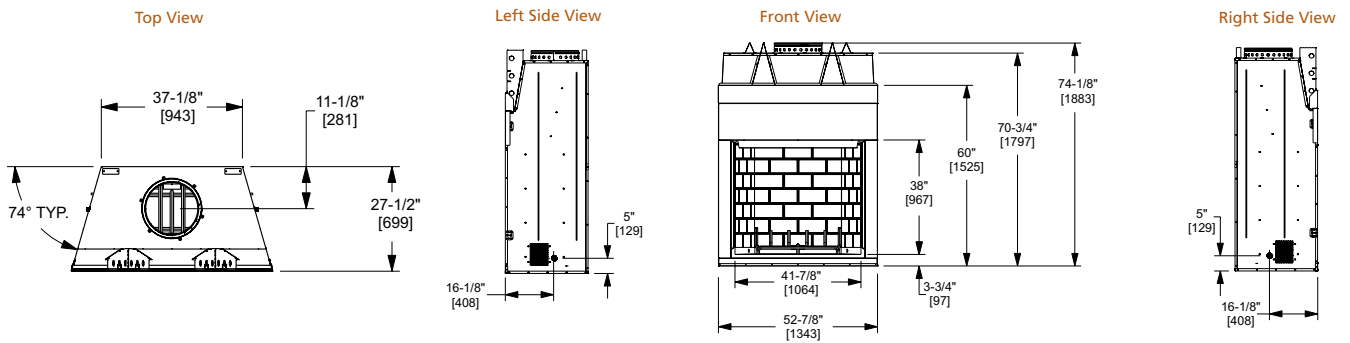

Model	Front Width		Back Width		Height		Depth		Viewing Area
	Unit	Framing	Unit	Framing	Unit	Framing	Unit	Framing	
Montana-36"	42" [1067]	43" [1091]	25" [635]	43" [1091]	42-1/4" [1073]	42-3/8" [1076]	23-1/4" [591]	24-1/8" [613]	36" x 23-1/2" [915 x 597]
Montana-42"	48" [1219]	49" [1246]	31" [787]	49" [1246]	42-1/4" [1073]	42-3/8" [1076]	23-1/4" [591]	24-1/8" [613]	42" x 23-1/2" [1067 x 597]

Drawings to the right represent the 36" and 42" combined.

MODEL	Montana-36"	Montana-42"
A	25" [786]	31" [786]
B	13-7/8" [352]	14" [356]
C	9-1/2" [241]	9-1/2" [241]
D	13-1/4" [337]	14" [356]

CASTLEWOOD

Model	Front Width		Back Width		Height		Depth		Viewing Area
	Unit	Framing	Unit	Framing	Unit	Framing	Unit	Framing	
Castlewood-42"	52-7/8" [1343]	53-7/8" [1368]	37-1/8" [943]	40-1/8" [1019]	74-1/8" [1883]	74-1/2" [1892]	27-1/2" [699]	28-1/2" [724]	41-7/8" x 38" [1063 x 965]