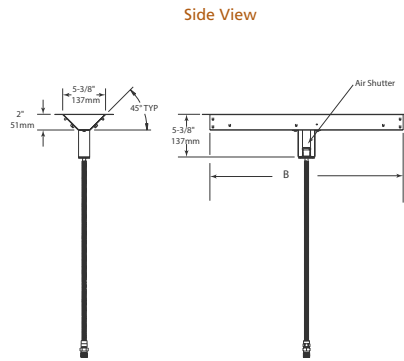

Interior Styles

Traditional

Herringbone

PLAZA

Model	Length	Width	Depth	Viewing Area	BTU/hr Input
Plaza-24"	24" [610]	5-3/8" [137]	5-3/8" [137]	24" x 5-3/8" [613 x 137]	32,000

	A	B
Starter Kit	26" (660 mm)	24" (610mm)
Starter Kit + 1 Extension	50" (1,270mm)	48" (1,219mm)
Starter Kit + 2 Extensions	74" (1,880mm)	72" (1,829mm)
Starter Kit + 3 Extensions	98" (2,489mm)	96" (2,438mm)
Starter Kit + 4 Extensions	122" (3,099mm)	120" (3,048mm)