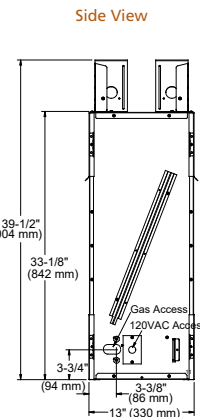

Interior Styles

Traditional

Herringbone

PLAZA

Model	Length	Width	Depth	Viewing Area	BTU/hr Input
Plaza-24"	24" [610]	5-3/8" [137]	5-3/8" [137]	24" x 5-3/8" [613 x 137]	32,000

	A	B
Starter Kit	26" (660 mm)	24" (610mm)
Starter Kit + 1 Extension	50" (1,270mm)	48" (1,219mm)
Starter Kit + 2 Extensions	74" (1,880mm)	72" (1,829mm)
Starter Kit + 3 Extensions	98" (2,489mm)	96" (2,438mm)
Starter Kit + 4 Extensions	122" (3,099mm)	120" (3,048mm)

LANAI

Model	Front Width (A)		Height (B)		Depth (C)		Viewing Area (D x E)	BTU/hr Input
	Unit	Framing	Unit	Framing	Unit	Framing		
Lanai 48"	52-1/8" [1324]	52-3/4" [1340]	39-1/2" [1003]	39-3/4" [1009]	13-3/8" [340]	13-3/8" [340]	47-7/8" x 17" [1216 x 432]	55,000
Lanai 60"	64-1/8" [1629]	64-3/4" [1645]	39-1/2" [1003]	39-3/4" [1009]	13-3/8" [340]	13-3/8" [340]	60" x 17" [1524 x 432]	65,000

LANAI SEE-THROUGH

Model	Width		Height		Depth		Viewing Area	BTU/hr Input
	Unit	Framing	Unit	Framing	Unit	Framing		
Lanai See-Through 48"	52-1/8" [1324]	52-1/8" [1324]	39-1/2" [1003]	39-3/4" [1009]	13" [330]	11-5/8" [295]	47-7/8" x 17" [1216 x 432]	55,000