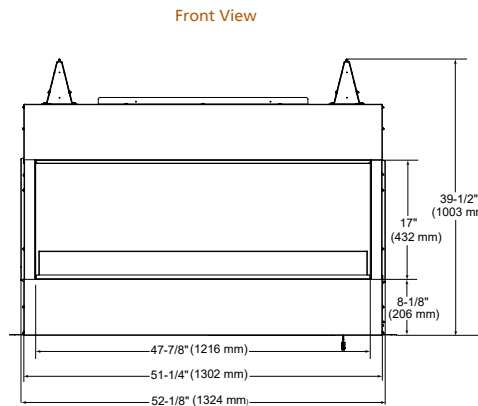

LANAI SEE-THROUGH

Model	Width		Height		Depth		Viewing Area	BTU/hr Input
	Unit	Framing	Unit	Framing	Unit	Framing		
Lanai See-Through 48"	52-1/8" [1324]	52-1/8" [1324]	39-1/2" [1003]	39-3/4" [1009]	13" [330]	11-5/8" [295]	47-7/8" x 17" [1216 x 432]	55,000