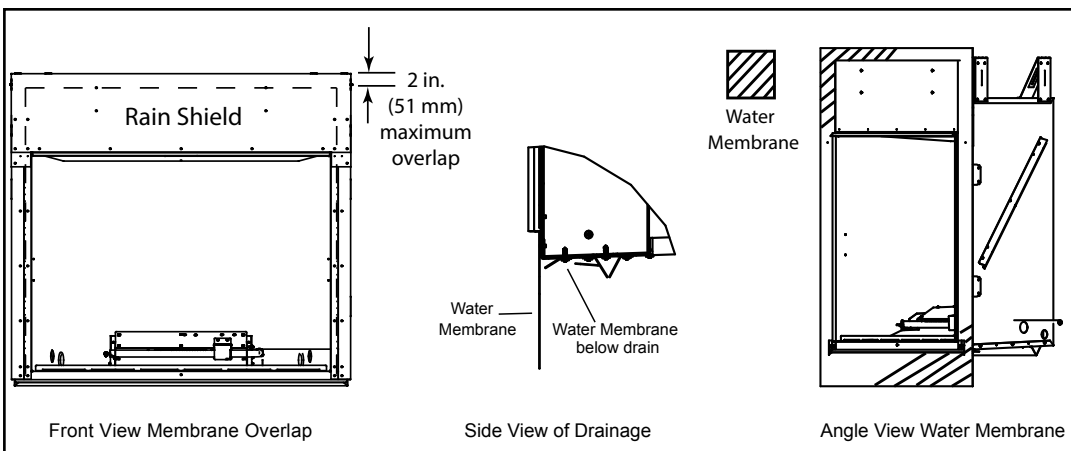

## APPLIANCE LOCATIONS

**NOTICE:** Illustrations reflect typical installations and are **FOR DESIGN PURPOSES ONLY**. Illustrations/diagrams are not drawn to scale. Actual installation may vary due to individual design preference.

FRAMING DIMENSIONS

CLEARANCES TO COMBUSTIBLES

MANTEL PROJECTIONS

WALL SWITCH LOCATION

MOISTURE RESISTANCE

PRODUCT LISTING CODES	
US	ANSI Z21.97-2014
CAN	CSA 2.41-2014

Additional information can be found online at [www.fireplaces.com](http://www.fireplaces.com).