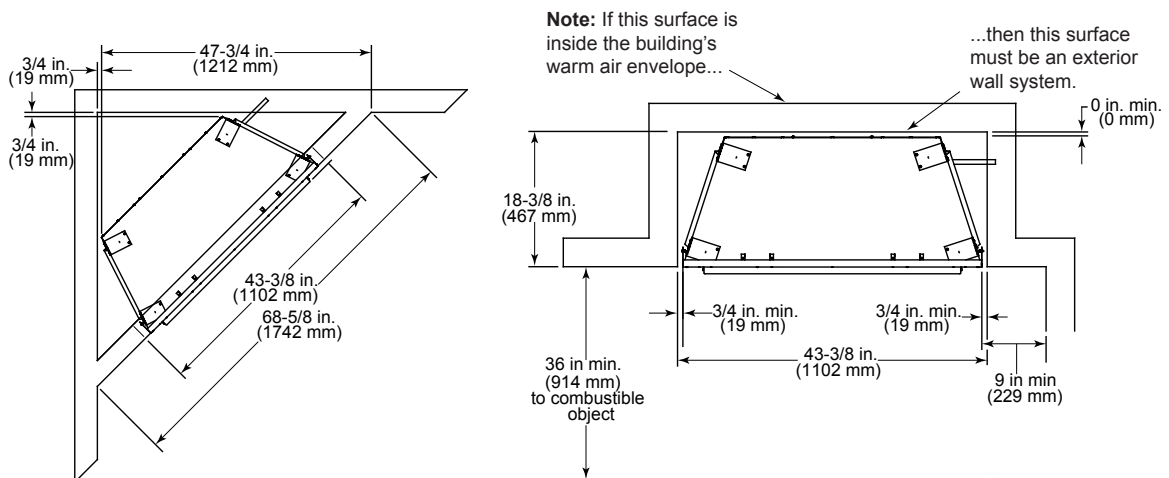

APPLIANCE LOCATIONS

NOTICE: Illustrations reflect typical installations and are **FOR DESIGN PURPOSES ONLY**. Illustrations/diagrams are not drawn to scale. Actual installation may vary due to individual design preference.