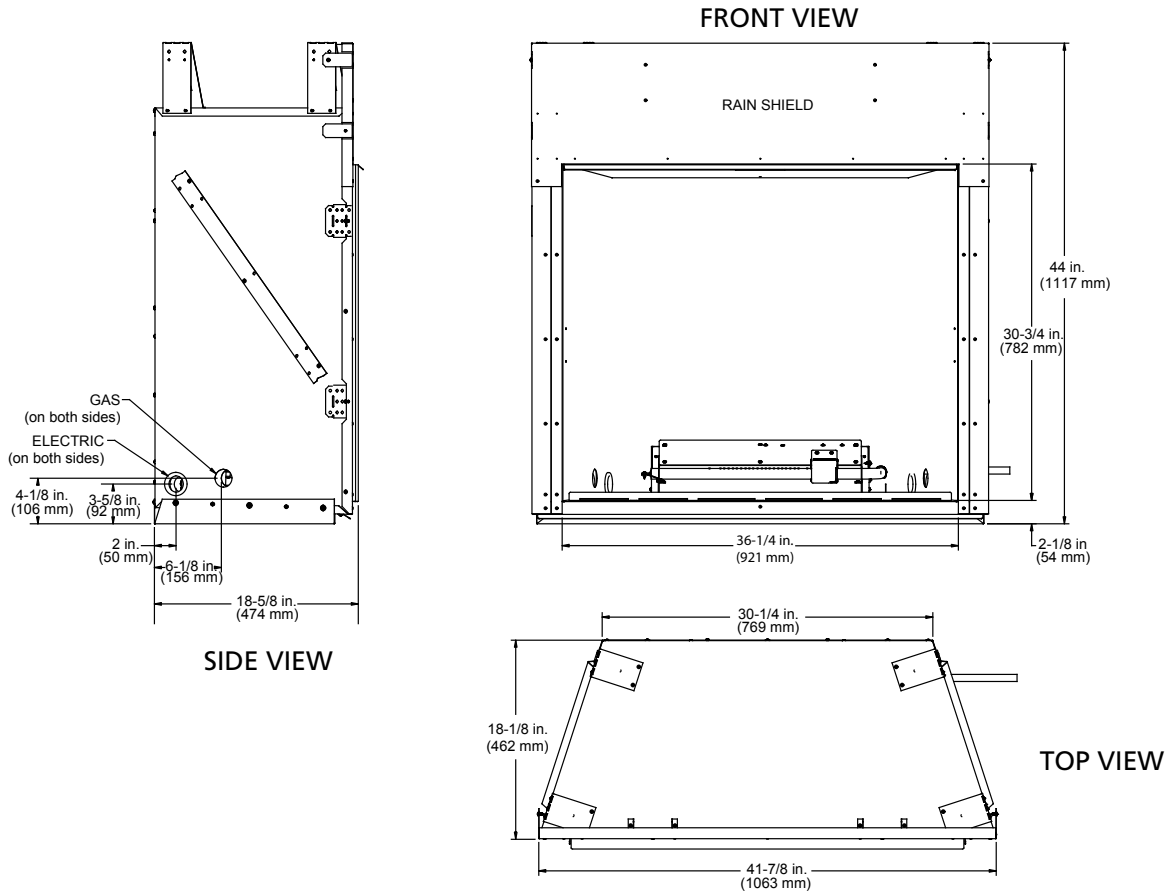

# Courtyard 36

Outdoor Gas Fireplace

MODEL	FRONT WIDTH		BACK WIDTH		HEIGHT		DEPTH		VIEWING AREA
	Actual	Framing	Actual	Framing	Actual	Framing	Actual	Framing	
ODCOUG-36	41-7/8" (1063mm)	43-3/8" (1102mm)	30-1/4" (769mm)	43-3/8" (1102mm)	44" (1117mm)	44-1/8" (1121mm)	18-1/8" (462mm)	18-3/8" (467mm)	36-1/4" x 30-3/4" (921mm x 782mm)