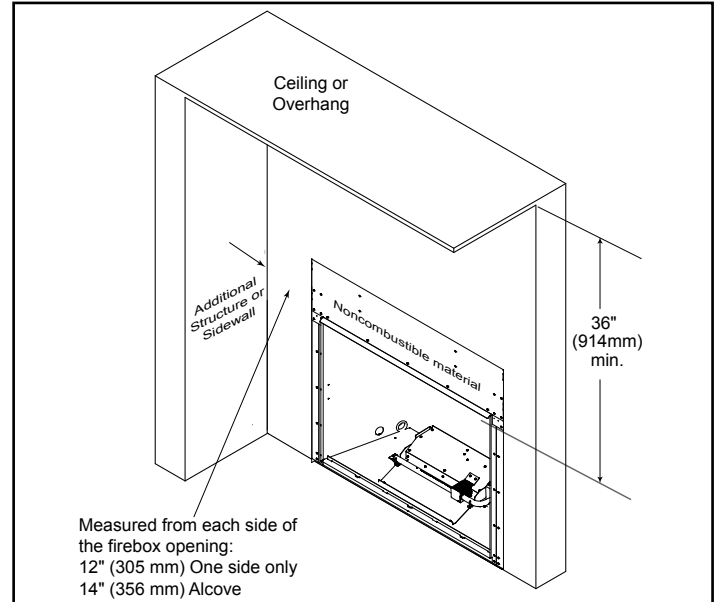

## APPLIANCE LOCATIONS

**NOTICE:** Illustrations reflect typical installations and are **FOR DESIGN PURPOSES ONLY**. Illustrations/diagrams are not drawn to scale. Actual installation may vary due to individual design preference.

FRAMING DIMENSIONS

CLEARANCES TO COMBUSTIBLES

MANTEL PROJECTIONS

WALL SWITCH LOCATION

MOISTURE RESISTANCE

PRODUCT LISTING CODES	
US	ANSI Z21.97-2014
CAN	CSA 2.41-2014

Additional information can be found online at [www.fireplaces.com](http://www.fireplaces.com).