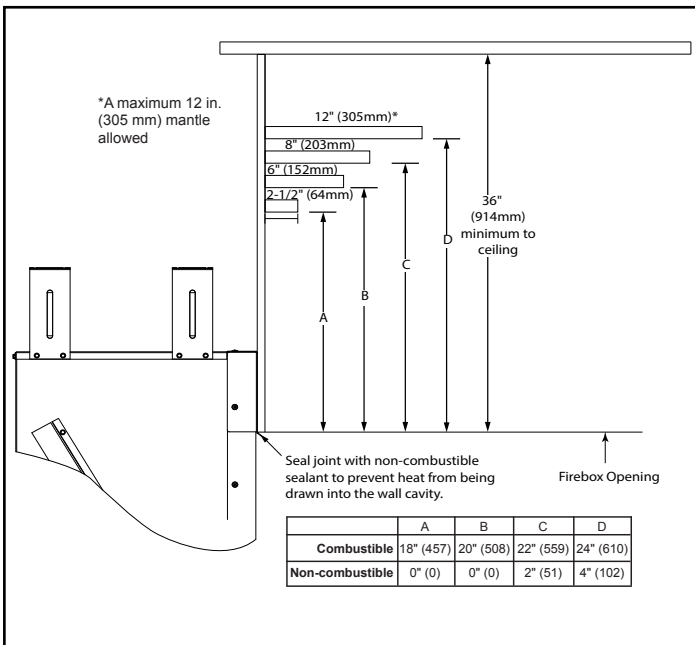

# Courtyard 36

Outdoor Gas Fireplace

MODEL	FRONT WIDTH		BACK WIDTH		HEIGHT		DEPTH		VIEWING AREA
	Actual	Framing	Actual	Framing	Actual	Framing	Actual	Framing	
ODCOUG-36	41-7/8" (1063mm)	43-3/8" (1102mm)	30-1/4" (769mm)	43-3/8" (1102mm)	44" (1117mm)	44-1/8" (1121mm)	18-1/8" (462mm)	18-3/8" (467mm)	36-1/4" x 30-3/4" (921mm x 782mm)

## APPLIANCE LOCATIONS

**NOTICE:** Illustrations reflect typical installations and are **FOR DESIGN PURPOSES ONLY**. Illustrations/diagrams are not drawn to scale. Actual installation may vary due to individual design preference.

FRAMING DIMENSIONS

CLEARANCES TO COMBUSTIBLES

MANTEL PROJECTIONS

WALL SWITCH LOCATION

MOISTURE RESISTANCE

PRODUCT LISTING CODES	
US	ANSI Z21.97-2014
CAN	CSA 2.41-2014

Additional information can be found online at [www.fireplaces.com](http://www.fireplaces.com).