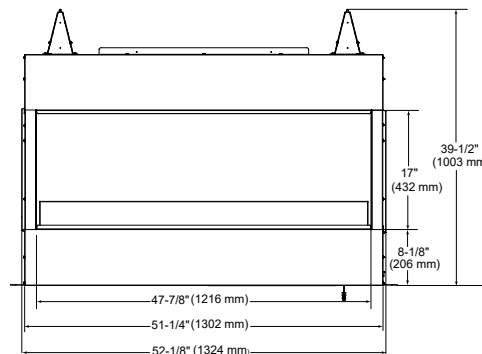

	A	B
Starter Kit	26" (660 mm)	24" (610mm)
Starter Kit + 1 Extension	50" (1,270mm)	48" (1,219mm)
Starter Kit + 2 Extensions	74" (1,880mm)	72" (1,829mm)
Starter Kit + 3 Extensions	98" (2,489mm)	96" (2,438mm)
Starter Kit + 4 Extensions	122" (3,099mm)	120" (3,048mm)

	A	B	C	D	E
in	17	17	45	8	8
mm	432	432	1143	203	203

LANAI

Model	Front Width (A)		Height (B)		Depth (C)		Viewing Area (D x E)	BTU/hr Input
	Unit	Framing	Unit	Framing	Unit	Framing		
Lanai 48"	52-1/8" [1324]	52-3/4" [1340]	39-1/2" [1003]	39-3/4" [1009]	13-3/8" [340]	13-3/8" [340]	47-7/8" x 17" [1216 x 432]	55,000
Lanai 60"	64-1/8" [1629]	64-3/4" [1645]	39-1/2" [1003]	39-3/4" [1009]	13-3/8" [340]	13-3/8" [340]	60" x 17" [1524 x 432]	65,000

Front View

Side View

LANAI SEE-THROUGH

Model	Width		Height		Depth		Viewing Area	BTU/hr Input
	Unit	Framing	Unit	Framing	Unit	Framing		
Lanai See-Through 48"	52-1/8" [1324]	52-1/8" [1324]	39-1/2" [1003]	39-3/4" [1009]	13" [330]	11-5/8" [295]	47-7/8" x 17" [1216 x 432]	55,000

Front View

Side View

FIRE FEATURE SPECIFICATIONS

COURTYARD

Model	Front Width		Back Width		Height		Depth		Viewing Area
	Unit	Framing	Unit	Framing	Unit	Framing	Unit	Framing	
Courtyard-36"	41-3/4" [1060]	43-1/2" [1105]	31-1/2" [800]	43-1/2" [1105]	44" [1118]	44-1/8" [1121]	18" [457]	18-1/8" [459]	36" x 30-3/4" [914 x 781]
Courtyard-42"	47-3/4" [1213]	49-1/2" [1257]	37-1/2" [953]	49-1/2" [1257]	44" [1118]	44-1/8" [1121]	18" [457]	18-1/8" [459]	42" x 30-3/4" [1067 x 781]