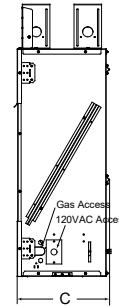

	A	B
Starter Kit	26" (660 mm)	24" (610mm)
Starter Kit + 1 Extension	50" (1,270mm)	48" (1,219mm)
Starter Kit + 2 Extensions	74" (1,880mm)	72" (1,829mm)
Starter Kit + 3 Extensions	98" (2,489mm)	96" (2,438mm)
Starter Kit + 4 Extensions	122" (3,099mm)	120" (3,048mm)

	A	B	C	D	E
in	17	17	45	8	8
mm	432	432	1143	203	203

LANAI

Model	Front Width (A)		Height (B)		Depth (C)		Viewing Area (D x E)	BTU/hr Input
	Unit	Framing	Unit	Framing	Unit	Framing		
Lanai 48"	52-1/8" [1324]	52-3/4" [1340]	39-1/2" [1003]	39-3/4" [1009]	13-3/8" [340]	13-3/8" [340]	47-7/8" x 17" [1216 x 432]	55,000
Lanai 60"	64-1/8" [1629]	64-3/4" [1645]	39-1/2" [1003]	39-3/4" [1009]	13-3/8" [340]	13-3/8" [340]	60" x 17" [1524 x 432]	65,000

Front View

Side View

LANAI SEE-THROUGH

Model	Width		Height		Depth		Viewing Area	BTU/hr Input
	Unit	Framing	Unit	Framing	Unit	Framing		
Lanai See-Through 48"	52-1/8" [1324]	52-1/8" [1324]	39-1/2" [1003]	39-3/4" [1009]	13" [330]	11-5/8" [295]	47-7/8" x 17" [1216 x 432]	55,000