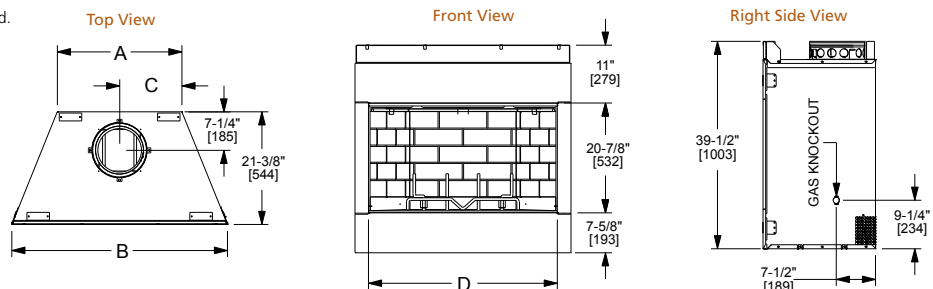

VILLAWOOD

Model	Front Width		Back Width		Height		Depth		Viewing Area
	Unit	Framing	Unit	Framing	Unit	Framing	Unit	Framing	
Villawood-36"	41" [1041]	42" [1067]	23-3/4" [603]	42" [1067]	39-1/2" [1003]	39-3/4" [1010]	21-3/8" [544]	21-1/2" [546]	36" x 20-7/8" [914 x 532]
Villawood-42"	47" [1194]	48" [1219]	29-3/4" [756]	48" [1219]	39-1/2" [1003]	39-3/4" [1010]	21-3/8" [544]	21-1/2" [546]	42" x 20-7/8" [1067 x 532]

Drawings to the right represent the 36" and 42" combined.

MODEL	Villawood-36"	Villawood-42"
A	23-3/4" [603]	29-3/4" [756]
B	41" [1041]	47" [1194]
C	11-7/8" [302]	14-7/8" [378]
D	36" [914]	42" [1067]