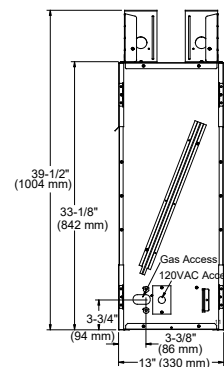

	A	B
Starter Kit	26" (660 mm)	24" (610mm)
Starter Kit + 1 Extension	50" (1,270mm)	48" (1,219mm)
Starter Kit + 2 Extensions	74" (1,880mm)	72" (1,829mm)
Starter Kit + 3 Extensions	98" (2,489mm)	96" (2,438mm)
Starter Kit + 4 Extensions	122" (3,099mm)	120" (3,048mm)

	A	B	C	D	E
in	17	17	45	8	8
mm	432	432	1143	203	203

LANAI

Model	Front Width (A)		Height (B)		Depth (C)		Viewing Area (D x E)	BTU/hr Input
	Unit	Framing	Unit	Framing	Unit	Framing		
Lanai 48"	52-1/8" [1324]	52-3/4" [1340]	39-1/2" [1003]	39-3/4" [1009]	13-3/8" [340]	13-3/8" [340]	47-7/8" x 17" [1216 x 432]	55,000
Lanai 60"	64-1/8" [1629]	64-3/4" [1645]	39-1/2" [1003]	39-3/4" [1009]	13-3/8" [340]	13-3/8" [340]	60" x 17" [1524 x 432]	65,000

Front View

Side View

LANAI SEE-THROUGH

Model	Width		Height		Depth		Viewing Area	BTU/hr Input
	Unit	Framing	Unit	Framing	Unit	Framing		
Lanai See-Through 48"	52-1/8" [1324]	52-1/8" [1324]	39-1/2" [1003]	39-3/4" [1009]	13" [330]	11-5/8" [295]	47-7/8" x 17" [1216 x 432]	55,000

Front View

Side View

FIRE FEATURE SPECIFICATIONS

COURTYARD

Model	Front Width		Back Width		Height		Depth		Viewing Area
	Unit	Framing	Unit	Framing	Unit	Framing	Unit	Framing	
Courtyard-36"	41-3/4" [1060]	43-1/2" [1105]	31-1/2" [800]	43-1/2" [1105]	44" [1118]	44-1/8" [1121]	18" [457]	18-1/8" [459]	36" x 30-3/4" [914 x 781]
Courtyard-42"	47-3/4" [1213]	49-1/2" [1257]	37-1/2" [953]	49-1/2" [1257]	44" [1118]	44-1/8" [1121]	18" [457]	18-1/8" [459]	42" x 30-3/4" [1067 x 781]