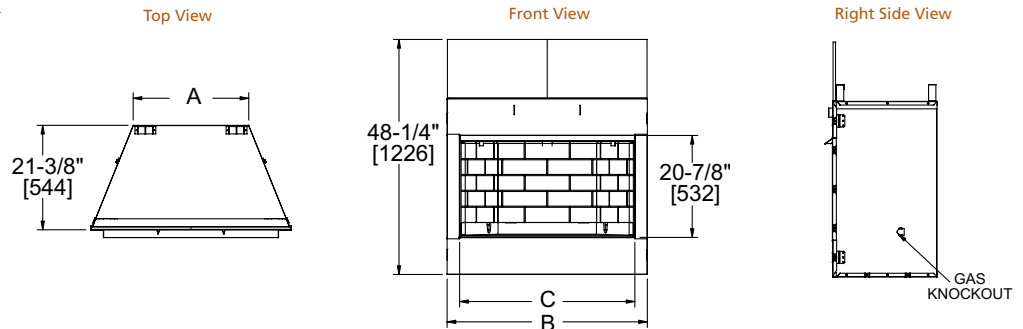

VILLA GAS

Model	Front Width		Back Width		Height		Depth		Viewing Area	BTU/hr Input
	Unit	Framing	Unit	Framing	Unit	Framing	Unit	Framing		
Villa Gas 36"	41" [1041]	42" [1067]	23-3/4" [603]	42" [1067]	39-1/2" [1003]	39-3/4" [1010]	21-3/8" [544]	21-1/2" [546]	36" x 20-7/8" [914 x 532]	40,000 (NG), 40,000 (LP)
Villa Gas 42"	47" [1194]	48" [1219]	29-3/4" [756]	48" [1219]	39-1/2" [1003]	39-3/4" [1010]	21-3/8" [544]	21-1/2" [546]	42" x 20-7/8" [1067 x 532]	42,000 (NG), 42,000 (LP)

Drawings to the right represent the 36" and 42" combined.

MODEL	Villa Gas 36"	Villa Gas 42"
A	23-3/4" [603]	29-3/4" [756]
B	41-1/8" [1045]	47-1/8" [1197]
C	36" [914]	42" [1067]