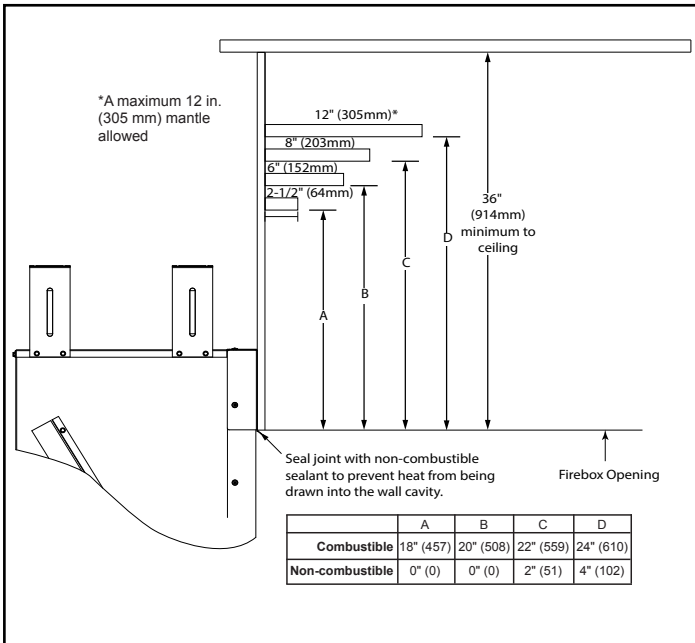

----- Manual continues below -----

Please consult the manufacturer's installation manual for all details and requirements before making a final design layout decision.

Courtyard 36

Outdoor Gas Fireplace

MODEL	FRONT WIDTH		BACK WIDTH		HEIGHT		DEPTH		VIEWING AREA
	Actual	Framing	Actual	Framing	Actual	Framing	Actual	Framing	
ODCOUG-36	41-7/8" (1063mm)	43-3/8" (1102mm)	30-1/4" (769mm)	43-3/8" (1102mm)	44" (1117mm)	44-1/8" (1121mm)	18-1/8" (462mm)	18-3/8" (467mm)	36-1/4" x 30-3/4" (921mm x 782mm)

APPLIANCE LOCATIONS

NOTICE: Illustrations reflect typical installations and are **FOR DESIGN PURPOSES ONLY**. Illustrations/diagrams are not drawn to scale. Actual installation may vary due to individual design preference.

FRAMING DIMENSIONS

CLEARANCES TO COMBUSTIBLES

MANTEL PROJECTIONS

WALL SWITCH LOCATION

MOISTURE RESISTANCE

PRODUCT LISTING CODES	
US	ANSI Z21.97-2014
CAN	CSA 2.41-2014

Additional information can be found online at www.fireplaces.com.