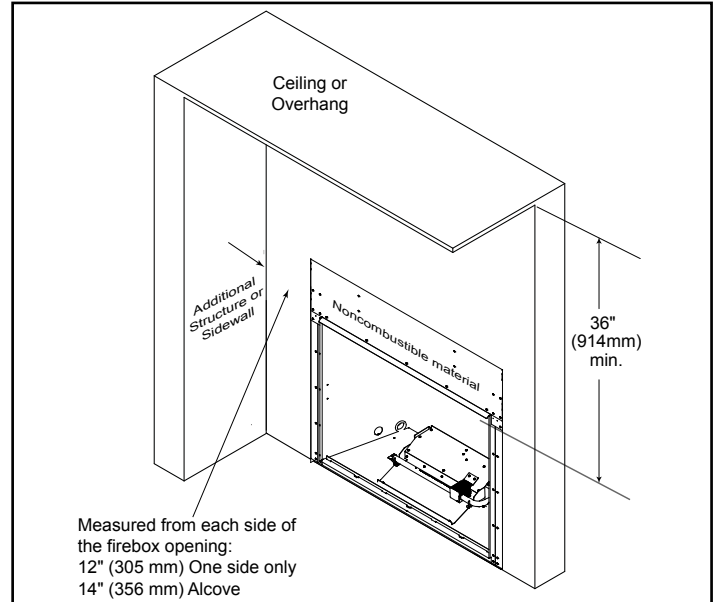

----- Manual continues below -----

Please consult the manufacturer's installation manual for all details and requirements before making a final design layout decision.

Courtyard 36

Outdoor Gas Fireplace

MODEL	FRONT WIDTH		BACK WIDTH		HEIGHT		DEPTH		VIEWING AREA
	Actual	Framing	Actual	Framing	Actual	Framing	Actual	Framing	
ODCOUG-36	41-7/8" (1063mm)	43-3/8" (1102mm)	30-1/4" (769mm)	43-3/8" (1102mm)	44" (1117mm)	44-1/8" (1121mm)	18-1/8" (462mm)	18-3/8" (467mm)	36-1/4" x 30-3/4" (921mm x 782mm)

APPLIANCE LOCATIONS

NOTICE: Illustrations reflect typical installations and are **FOR DESIGN PURPOSES ONLY**. Illustrations/diagrams are not drawn to scale. Actual installation may vary due to individual design preference.

FRAMING DIMENSIONS

CLEARANCES TO COMBUSTIBLES

MANTEL PROJECTIONS

WALL SWITCH LOCATION

MOISTURE RESISTANCE

PRODUCT LISTING CODES	
US	ANSI Z21.97-2014
CAN	CSA 2.41-2014

Additional information can be found online at www.fireplaces.com.