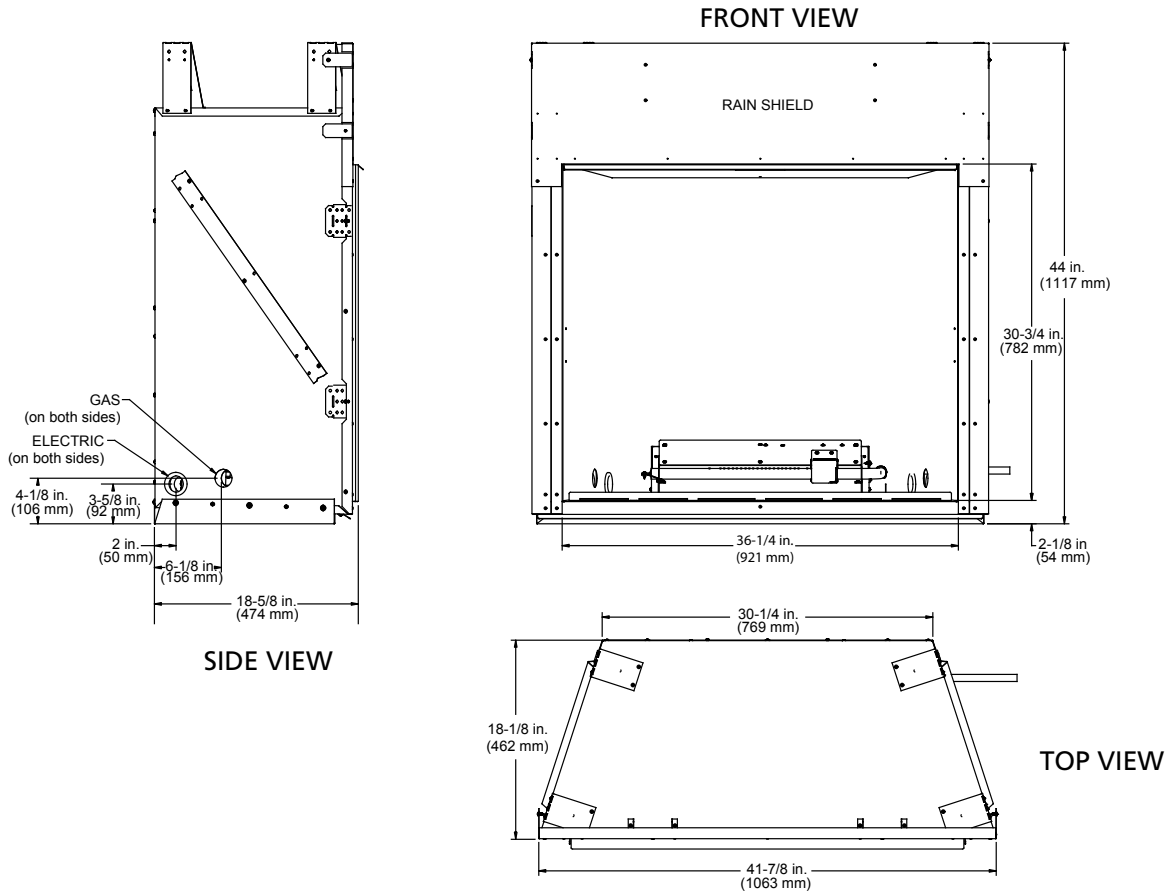

----- Manual continues below -----

Please consult the manufacturer's installation manual for all details and requirements before making a final design layout decision.

Courtyard 36

Outdoor Gas Fireplace

MODEL	FRONT WIDTH		BACK WIDTH		HEIGHT		DEPTH		VIEWING AREA
	Actual	Framing	Actual	Framing	Actual	Framing	Actual	Framing	
ODCOUG-36	41-7/8" (1063mm)	43-3/8" (1102mm)	30-1/4" (769mm)	43-3/8" (1102mm)	44" (1117mm)	44-1/8" (1121mm)	18-1/8" (462mm)	18-3/8" (467mm)	36-1/4" x 30-3/4" (921mm x 782mm)

APPLIANCE LOCATIONS

NOTICE: Illustrations reflect typical installations and are **FOR DESIGN PURPOSES ONLY**. Illustrations/diagrams are not drawn to scale. Actual installation may vary due to individual design preference.