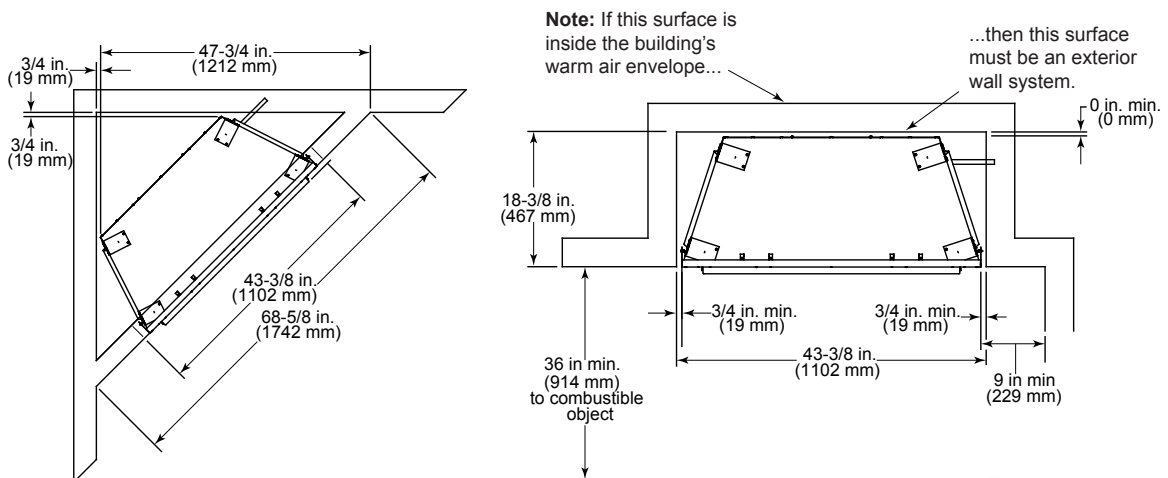

----- Manual continues below -----

Please consult the manufacturer's installation manual for all details and requirements before making a final design layout decision.

Courtyard 36

Outdoor Gas Fireplace

MODEL	FRONT WIDTH		BACK WIDTH		HEIGHT		DEPTH		VIEWING AREA
	Actual	Framing	Actual	Framing	Actual	Framing	Actual	Framing	
ODCOUG-36	41-7/8" (1063mm)	43-3/8" (1102mm)	30-1/4" (769mm)	43-3/8" (1102mm)	44" (1117mm)	44-1/8" (1121mm)	18-1/8" (462mm)	18-3/8" (467mm)	36-1/4" x 30-3/4" (921mm x 782mm)

APPLIANCE LOCATIONS

NOTICE: Illustrations reflect typical installations and are **FOR DESIGN PURPOSES ONLY**. Illustrations/diagrams are not drawn to scale. Actual installation may vary due to individual design preference.