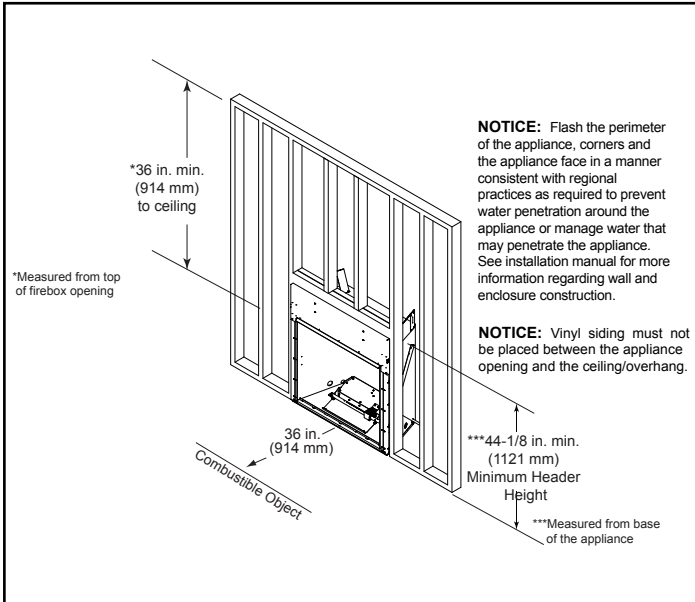

FRAMING DIMENSIONS