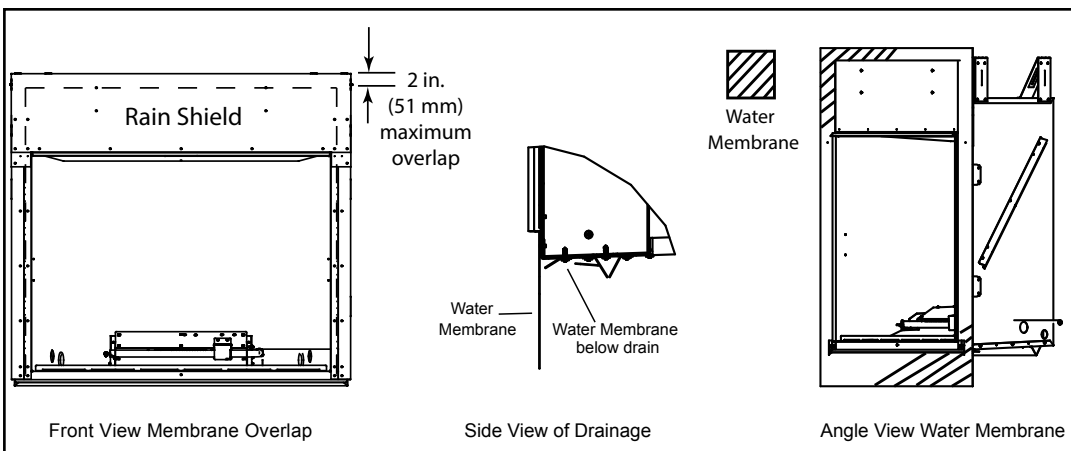

----- Manual continues below -----

Please consult the manufacturer's installation manual for all details and requirements before making a final design layout decision.

Courtyard 36

Outdoor Gas Fireplace

MODEL	FRONT WIDTH		BACK WIDTH		HEIGHT		DEPTH		VIEWING AREA
	Actual	Framing	Actual	Framing	Actual	Framing	Actual	Framing	
ODCOUG-36	41-7/8" (1063mm)	43-3/8" (1102mm)	30-1/4" (769mm)	43-3/8" (1102mm)	44" (1117mm)	44-1/8" (1121mm)	18-1/8" (462mm)	18-3/8" (467mm)	36-1/4" x 30-3/4" (921mm x 782mm)

APPLIANCE LOCATIONS

NOTICE: Illustrations reflect typical installations and are **FOR DESIGN PURPOSES ONLY**. Illustrations/diagrams are not drawn to scale. Actual installation may vary due to individual design preference.

FRAMING DIMENSIONS

CLEARANCES TO COMBUSTIBLES

MANTEL PROJECTIONS

WALL SWITCH LOCATION

MOISTURE RESISTANCE

PRODUCT LISTING CODES	
US	ANSI Z21.97-2014
CAN	CSA 2.41-2014

Additional information can be found online at www.fireplaces.com.