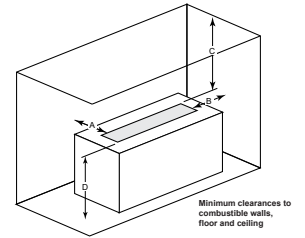

Interior Styles

Traditional

Herringbone

PLAZA

Model	Length	Width	Depth	Viewing Area	BTU/hr Input
Plaza-24"	24" [610]	5-3/8" [137]	5-3/8" [137]	24" x 5-3/8" [613 x 137]	32,000

Clearance to Combustibles

Appliance enclosure must be made entirely of non-combustible materials