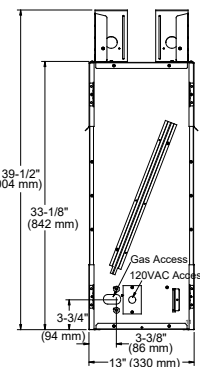

	A	B
Starter Kit	26" (660 mm)	24" (610mm)
Starter Kit + 1 Extension	50" (1,270mm)	48" (1,219mm)
Starter Kit + 2 Extensions	74" (1,880mm)	72" (1,829mm)
Starter Kit + 3 Extensions	98" (2,489mm)	96" (2,438mm)
Starter Kit + 4 Extensions	122" (3,099mm)	120" (3,048mm)

		A	B	C	D	E
DDPLAZA-L24S	in	17	17	45	8	8
	mm	432	432	1143	203	203

LANAI

Model	Front Width (A)		Height (B)		Depth (C)		Viewing Area (D x E)	BTU/hr Input
	Unit	Framing	Unit	Framing	Unit	Framing		
Lanai 48"	52-1/8" [1324]	52-3/4" [1340]	39-1/2" [1003]	39-3/4" [1009]	13-3/8" [340]	13-3/8" [340]	47-7/8" x 17" [1216 x 432]	55,000
Lanai 60"	64-1/8" [1629]	64-3/4" [1645]	39-1/2" [1003]	39-3/4" [1009]	13-3/8" [340]	13-3/8" [340]	60" x 17" [1524 x 432]	65,000

Front View

Side View

LANAI SEE-THROUGH

Model	Width		Height		Depth		Viewing Area	BTU/hr Input
	Unit	Framing	Unit	Framing	Unit	Framing		
Lanai See-Through 48"	52-1/8" [1324]	52-1/8" [1324]	39-1/2" [1003]	39-3/4" [1009]	13" [330]	11-5/8" [295]	47-7/8" x 17" [1216 x 432]	55,000

Front View

Side View

FIRE FEATURE SPECIFICATIONS

COURTYARD

Model	Front Width		Back Width		Height		Depth		Viewing Area
	Unit	Framing	Unit	Framing	Unit	Framing	Unit	Framing	
Courtyard-36"	41-3/4" [1060]	43-1/2" [1105]	31-1/2" [800]	43-1/2" [1105]	44" [1118]	44-1/8" [1121]	18" [457]	18-1/8" [459]	36" x 30-3/4" [914 x 781]
Courtyard-42"	47-3/4" [1213]	49-1/2" [1257]	37-1/2" [953]	49-1/2" [1257]	44" [1118]	44-1/8" [1121]	18" [457]	18-1/8" [459]	42" x 30-3/4" [1067 x 781]