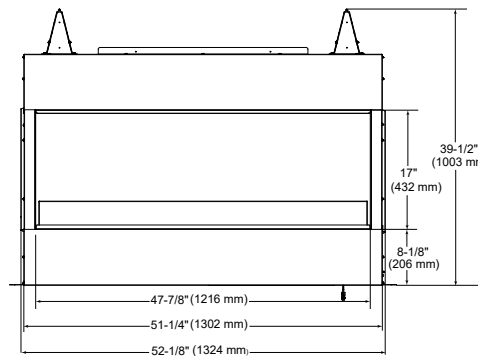

	A	B
Starter Kit	26" (660 mm)	24" (610mm)
Starter Kit + 1 Extension	50" (1,270mm)	48" (1,219mm)
Starter Kit + 2 Extensions	74" (1,880mm)	72" (1,829mm)
Starter Kit + 3 Extensions	98" (2,489mm)	96" (2,438mm)
Starter Kit + 4 Extensions	122" (3,099mm)	120" (3,048mm)

Front View

Side View

LANAI SEE-THROUGH

Model	Width		Height		Depth		Viewing Area	BTU/hr Input
	Unit	Framing	Unit	Framing	Unit	Framing		
Lanai See-Through 48"	52-1/8" [1324]	52-1/8" [1324]	39-1/2" [1003]	39-3/4" [1009]	13" [330]	11-5/8" [295]	47-7/8" x 17" [1216 x 432]	55,000

Front View

Side View

FIRE FEATURE SPECIFICATIONS

COURTYARD

Model	Front Width		Back Width		Height		Depth		Viewing Area
	Unit	Framing	Unit	Framing	Unit	Framing	Unit	Framing	
Courtyard-36"	41-3/4" [1060]	43-1/2" [1105]	31-1/2" [800]	43-1/2" [1105]	44" [1118]	44-1/8" [1121]	18" [457]	18-1/8" [459]	36" x 30-3/4" [914 x 781]
Courtyard-42"	47-3/4" [1213]	49-1/2" [1257]	37-1/2" [953]	49-1/2" [1257]	44" [1118]	44-1/8" [1121]	18" [457]	18-1/8" [459]	42" x 30-3/4" [1067 x 781]