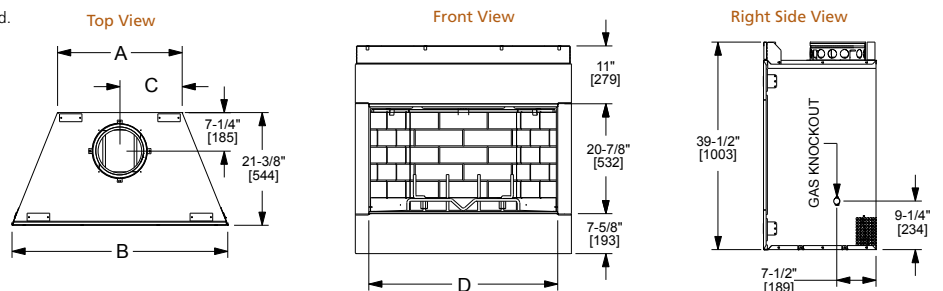

VILLAWOOD

Model	Front Width		Back Width		Height		Depth		Viewing Area
	Unit	Framing	Unit	Framing	Unit	Framing	Unit	Framing	
Villawood-36"	41" [1041]	42" [1067]	23-3/4" [603]	42" [1067]	39-1/2" [1003]	39-3/4" [1010]	21-3/8" [544]	21-1/2" [546]	36" x 20-7/8" [914 x 532]
Villawood-42"	47" [1194]	48" [1219]	29-3/4" [756]	48" [1219]	39-1/2" [1003]	39-3/4" [1010]	21-3/8" [544]	21-1/2" [546]	42" x 20-7/8" [1067 x 532]

Drawings to the right represent the 36" and 42" combined.

MODEL	Villawood-36"	Villawood-42"
A	23-3/4" [603]	29-3/4" [756]
B	41" [1041]	47" [1194]
C	11-7/8" [302]	14-7/8" [378]
D	36" [914]	42" [1067]