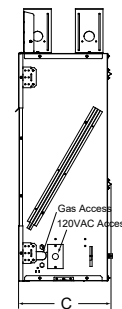

		A	B	C	D	E
DDPLAZA-L24S	in	17	17	45	8	8
	mm	432	432	1143	203	203

LANAI

Model	Front Width (A)		Height (B)		Depth (C)		Viewing Area (D x E)	BTU/hr Input
	Unit	Framing	Unit	Framing	Unit	Framing		
Lanai 48"	52-1/8" [1324]	52-3/4" [1340]	39-1/2" [1003]	39-3/4" [1009]	13-3/8" [340]	13-3/8" [340]	47-7/8" x 17" [1216 x 432]	55,000
Lanai 60"	64-1/8" [1629]	64-3/4" [1645]	39-1/2" [1003]	39-3/4" [1009]	13-3/8" [340]	13-3/8" [340]	60" x 17" [1524 x 432]	65,000

Front View

Side View

LANAI SEE-THROUGH

Model	Width		Height		Depth		Viewing Area	BTU/hr Input
	Unit	Framing	Unit	Framing	Unit	Framing		
Lanai See-Through 48"	52-1/8" [1324]	52-1/8" [1324]	39-1/2" [1003]	39-3/4" [1009]	13" [330]	11-5/8" [295]	47-7/8" x 17" [1216 x 432]	55,000