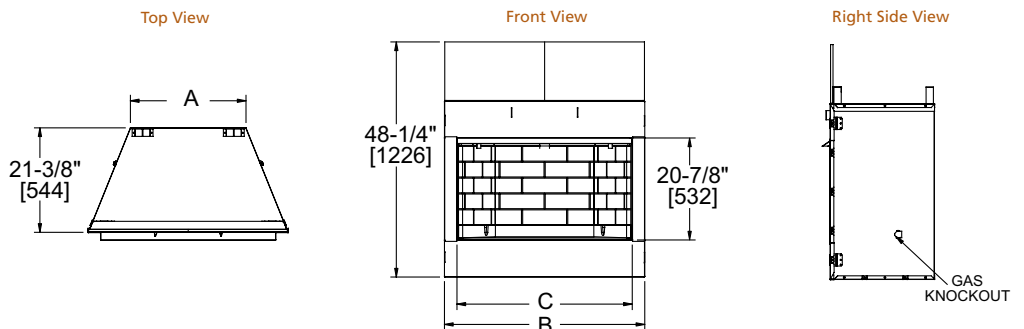

VILLA GAS

Model	Front Width		Back Width		Height		Depth		Viewing Area	BTU/hr Input
	Unit	Framing	Unit	Framing	Unit	Framing	Unit	Framing		
Villa Gas 36"	41" [1041]	42" [1067]	23-3/4" [603]	42" [1067]	39-1/2" [1003]	39-3/4" [1010]	21-3/8" [544]	21-1/2" [546]	36" x 20-7/8" [914 x 532]	40,000 (NG), 40,000 (LP)
Villa Gas 42"	47" [1194]	48" [1219]	29-3/4" [756]	48" [1219]	39-1/2" [1003]	39-3/4" [1010]	21-3/8" [544]	21-1/2" [546]	42" x 20-7/8" [1067 x 532]	42,000 (NG), 42,000 (LP)

Drawings to the right represent the 36" and 42" combined.

MODEL	Villa Gas 36"	Villa Gas 42"
A	23-3/4" [603]	29-3/4" [756]
B	41-1/8" [1045]	47-1/8" [1197]
C	36" [914]	42" [1067]