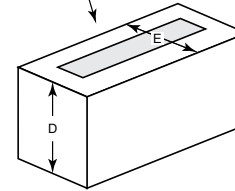

Interior Styles

Traditional

Herringbone

PLAZA

Model	Length	Width	Depth	Viewing Area	BTU/hr Input
Plaza-24"	24" [610]	5-3/8" [137]	5-3/8" [137]	24" x 5-3/8" [613 x 137]	32,000

Clearance to Combustibles

Appliance enclosure must be made entirely of non-combustible materials