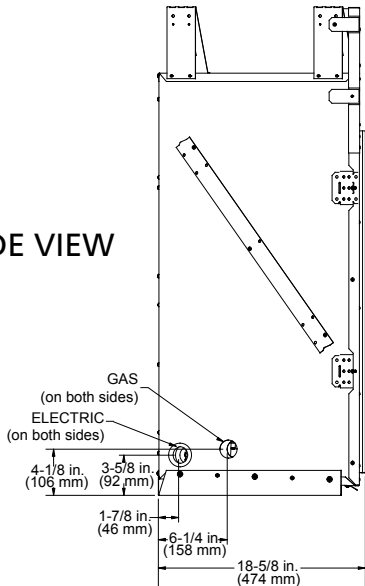

----- Manual continues below -----

Please consult the manufacturer's installation manual for all details and requirements before making a final design layout decision.

Courtyard 42

Outdoor Gas Fireplace

MODEL	FRONT WIDTH		BACK WIDTH		HEIGHT		DEPTH		VIEWING AREA
	Actual	Framing	Actual	Framing	Actual	Framing	Actual	Framing	
ODCOUG-42	47-7/8" (1216mm)	49-3/8" (1254mm)	36-1/4" (921mm)	49-3/8" (1254mm)	44" (1117mm)	44-1/8" (1121mm)	18-1/8" (462mm)	18-3/8" (467mm)	42-1/4" x 30-7/8" (1074mm x 785mm)

SIDE VIEW

FRONT VIEW

TOP VIEW

APPLIANCE LOCATIONS

NOTICE: Illustrations reflect typical installations and are **FOR DESIGN PURPOSES ONLY**. Illustrations/diagrams are not drawn to scale. Actual installation may vary due to individual design preference.