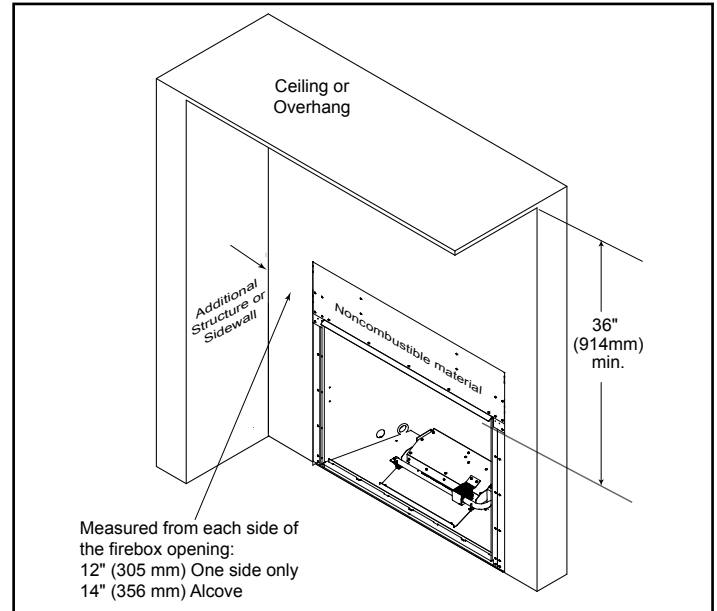

----- Manual continues below -----

Please consult the manufacturer's installation manual for all details and requirements before making a final design layout decision.

Courtyard 42

Outdoor Gas Fireplace

MODEL	FRONT WIDTH		BACK WIDTH		HEIGHT		DEPTH		VIEWING AREA
	Actual	Framing	Actual	Framing	Actual	Framing	Actual	Framing	
ODCOUG-42	47-7/8" (1216mm)	49-3/8" (1254mm)	36-1/4" (921mm)	49-3/8" (1254mm)	44" (1117mm)	44-1/8" (1121mm)	18-1/8" (462mm)	18-3/8" (467mm)	42-1/4" x 30-7/8" (1074mm x 785mm)

SIDE VIEW

FRONT VIEW

TOP VIEW

APPLIANCE LOCATIONS

NOTICE: Illustrations reflect typical installations and are **FOR DESIGN PURPOSES ONLY**. Illustrations/diagrams are not drawn to scale. Actual installation may vary due to individual design preference.

FRAMING DIMENSIONS

CLEARANCES TO COMBUSTIBLES

MANTEL PROJECTIONS

WALL SWITCH LOCATION

MOISTURE RESISTANCE

PRODUCT LISTING CODES	
US	ANSI Z21.97-2014
CAN	CSA 2.41-2014

Additional information can be found online at www.fireplaces.com.