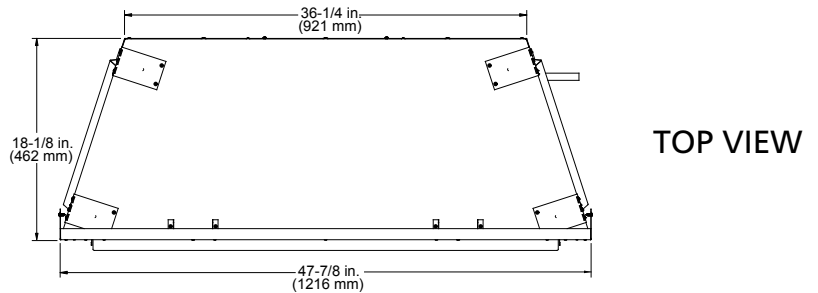

----- Manual continues below -----

Please consult the manufacturer's installation manual for all details and requirements before making a final design layout decision.

Courtyard 42

Outdoor Gas Fireplace

MODEL	FRONT WIDTH		BACK WIDTH		HEIGHT		DEPTH		VIEWING AREA
	Actual	Framing	Actual	Framing	Actual	Framing	Actual	Framing	
ODCOUG-42	47-7/8" (1216mm)	49-3/8" (1254mm)	36-1/4" (921mm)	49-3/8" (1254mm)	44" (1117mm)	44-1/8" (1121mm)	18-1/8" (462mm)	18-3/8" (467mm)	42-1/4" x 30-7/8" (1074mm x 785mm)

SIDE VIEW

FRONT VIEW

TOP VIEW

APPLIANCE LOCATIONS

NOTICE: Illustrations reflect typical installations and are **FOR DESIGN PURPOSES ONLY**. Illustrations/diagrams are not drawn to scale. Actual installation may vary due to individual design preference.