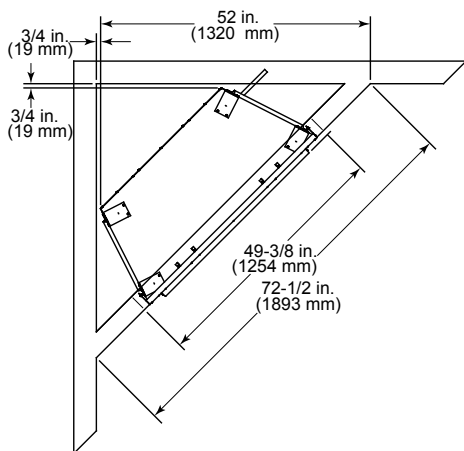

----- Manual continues below -----

Please consult the manufacturer's installation manual for all details and requirements before making a final design layout decision.

Courtyard 42

Outdoor Gas Fireplace

MODEL	FRONT WIDTH		BACK WIDTH		HEIGHT		DEPTH		VIEWING AREA
	Actual	Framing	Actual	Framing	Actual	Framing	Actual	Framing	
ODCOUG-42	47-7/8" (1216mm)	49-3/8" (1254mm)	36-1/4" (921mm)	49-3/8" (1254mm)	44" (1117mm)	44-1/8" (1121mm)	18-1/8" (462mm)	18-3/8" (467mm)	42-1/4" x 30-7/8" (1074mm x 785mm)

SIDE VIEW

FRONT VIEW

TOP VIEW

APPLIANCE LOCATIONS

NOTICE: Illustrations reflect typical installations and are **FOR DESIGN PURPOSES ONLY**. Illustrations/diagrams are not drawn to scale. Actual installation may vary due to individual design preference.

FRAMING DIMENSIONS

CLEARANCES TO COMBUSTIBLES

MANTEL PROJECTIONS

WALL SWITCH LOCATION

MOISTURE RESISTANCE

PRODUCT LISTING CODES	
US	ANSI Z21.97-2014
CAN	CSA 2.41-2014

Additional information can be found online at www.fireplaces.com.