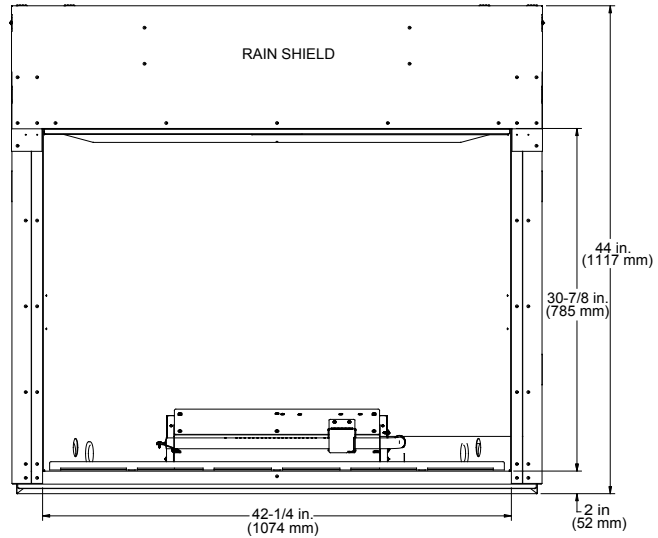

----- Manual continues below -----

Please consult the manufacturer's installation manual for all details and requirements before making a final design layout decision.

Courtyard 42

Outdoor Gas Fireplace

MODEL	FRONT WIDTH		BACK WIDTH		HEIGHT		DEPTH		VIEWING AREA
	Actual	Framing	Actual	Framing	Actual	Framing	Actual	Framing	
ODCOUG-42	47-7/8" (1216mm)	49-3/8" (1254mm)	36-1/4" (921mm)	49-3/8" (1254mm)	44" (1117mm)	44-1/8" (1121mm)	18-1/8" (462mm)	18-3/8" (467mm)	42-1/4" x 30-7/8" (1074mm x 785mm)

SIDE VIEW

FRONT VIEW

TOP VIEW

APPLIANCE LOCATIONS

NOTICE: Illustrations reflect typical installations and are **FOR DESIGN PURPOSES ONLY**. Illustrations/diagrams are not drawn to scale. Actual installation may vary due to individual design preference.