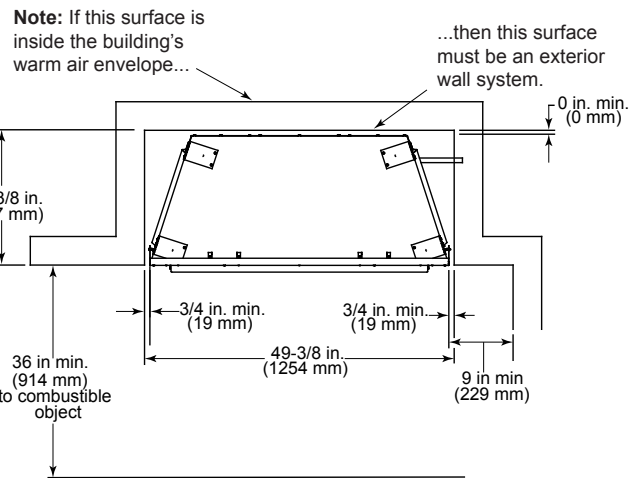

----- Manual continues below -----

Please consult the manufacturer's installation manual for all details and requirements before making a final design layout decision.

Courtyard 42

Outdoor Gas Fireplace

MODEL	FRONT WIDTH		BACK WIDTH		HEIGHT		DEPTH		VIEWING AREA
	Actual	Framing	Actual	Framing	Actual	Framing	Actual	Framing	
ODCOUG-42	47-7/8" (1216mm)	49-3/8" (1254mm)	36-1/4" (921mm)	49-3/8" (1254mm)	44" (1117mm)	44-1/8" (1121mm)	18-1/8" (462mm)	18-3/8" (467mm)	42-1/4" x 30-7/8" (1074mm x 785mm)

SIDE VIEW

FRONT VIEW

TOP VIEW

APPLIANCE LOCATIONS

NOTICE: Illustrations reflect typical installations and are **FOR DESIGN PURPOSES ONLY**. Illustrations/diagrams are not drawn to scale. Actual installation may vary due to individual design preference.

FRAMING DIMENSIONS

CLEARANCES TO COMBUSTIBLES

MANTEL PROJECTIONS

WALL SWITCH LOCATION

MOISTURE RESISTANCE

PRODUCT LISTING CODES	
US	ANSI Z21.97-2014
CAN	CSA 2.41-2014

Additional information can be found online at www.fireplaces.com.