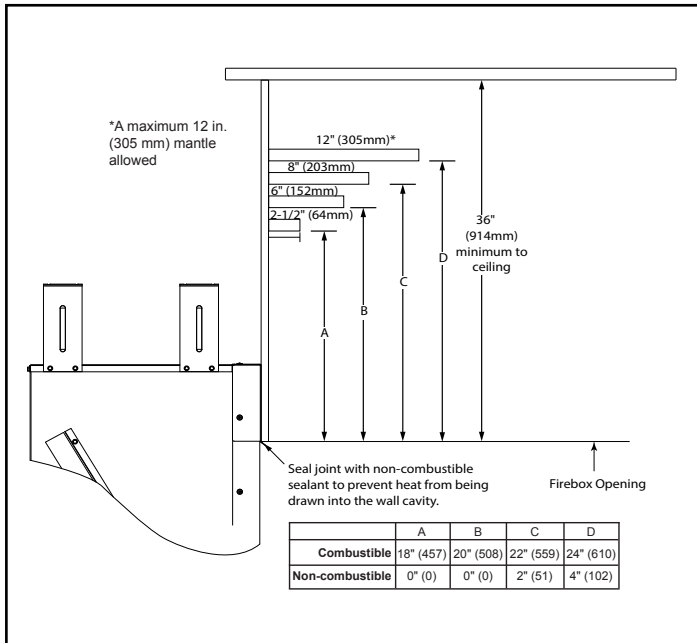

----- Manual continues below -----

Please consult the manufacturer's installation manual for all details and requirements before making a final design layout decision.

Courtyard 42

Outdoor Gas Fireplace

MODEL	FRONT WIDTH		BACK WIDTH		HEIGHT		DEPTH		VIEWING AREA
	Actual	Framing	Actual	Framing	Actual	Framing	Actual	Framing	
ODCOUG-42	47-7/8" (1216mm)	49-3/8" (1254mm)	36-1/4" (921mm)	49-3/8" (1254mm)	44" (1117mm)	44-1/8" (1121mm)	18-1/8" (462mm)	18-3/8" (467mm)	42-1/4" x 30-7/8" (1074mm x 785mm)

SIDE VIEW

FRONT VIEW

TOP VIEW

APPLIANCE LOCATIONS

NOTICE: Illustrations reflect typical installations and are **FOR DESIGN PURPOSES ONLY**. Illustrations/diagrams are not drawn to scale. Actual installation may vary due to individual design preference.

FRAMING DIMENSIONS

CLEARANCES TO COMBUSTIBLES

MANTEL PROJECTIONS

WALL SWITCH LOCATION

MOISTURE RESISTANCE

PRODUCT LISTING CODES	
US	ANSI Z21.97-2014
CAN	CSA 2.41-2014

Additional information can be found online at www.fireplaces.com.