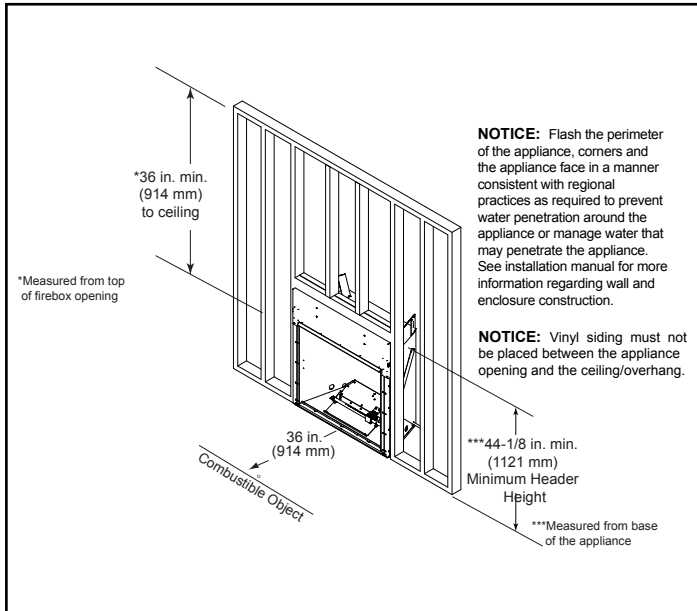

----- Manual continues below -----

Please consult the manufacturer's installation manual for all details and requirements before making a final design layout decision.

Courtyard 42

Outdoor Gas Fireplace

MODEL	FRONT WIDTH		BACK WIDTH		HEIGHT		DEPTH		VIEWING AREA
	Actual	Framing	Actual	Framing	Actual	Framing	Actual	Framing	
ODCOUG-42	47-7/8" (1216mm)	49-3/8" (1254mm)	36-1/4" (921mm)	49-3/8" (1254mm)	44" (1117mm)	44-1/8" (1121mm)	18-1/8" (462mm)	18-3/8" (467mm)	42-1/4" x 30-7/8" (1074mm x 785mm)

SIDE VIEW

FRONT VIEW

TOP VIEW

APPLIANCE LOCATIONS

NOTICE: Illustrations reflect typical installations and are **FOR DESIGN PURPOSES ONLY**. Illustrations/diagrams are not drawn to scale. Actual installation may vary due to individual design preference.

FRAMING DIMENSIONS

CLEARANCES TO COMBUSTIBLES

MANTEL PROJECTIONS

WALL SWITCH LOCATION

MOISTURE RESISTANCE

PRODUCT LISTING CODES	
US	ANSI Z21.97-2014
CAN	CSA 2.41-2014

Additional information can be found online at www.fireplaces.com.