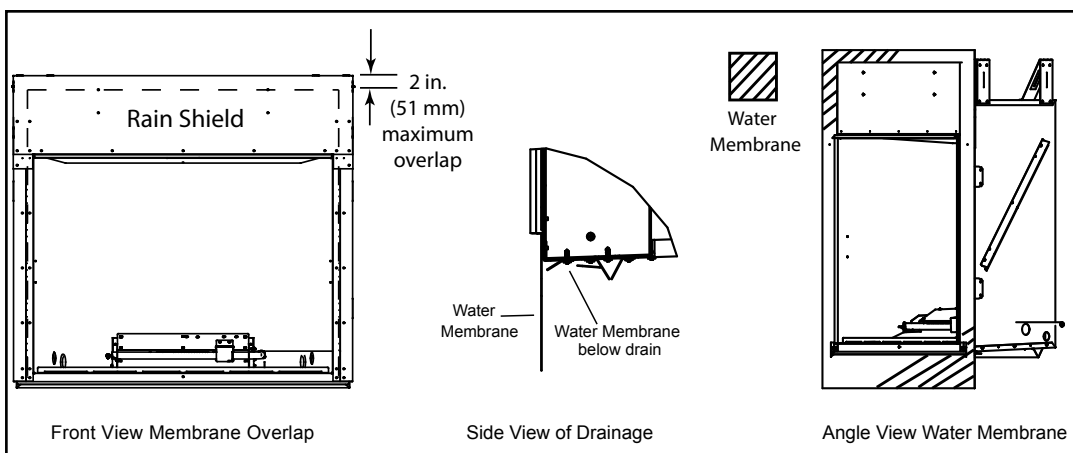

----- Manual continues below -----

Please consult the manufacturer's installation manual for all details and requirements before making a final design layout decision.

Courtyard 42

Outdoor Gas Fireplace

MODEL	FRONT WIDTH		BACK WIDTH		HEIGHT		DEPTH		VIEWING AREA
	Actual	Framing	Actual	Framing	Actual	Framing	Actual	Framing	
ODCOUG-42	47-7/8" (1216mm)	49-3/8" (1254mm)	36-1/4" (921mm)	49-3/8" (1254mm)	44" (1117mm)	44-1/8" (1121mm)	18-1/8" (462mm)	18-3/8" (467mm)	42-1/4" x 30-7/8" (1074mm x 785mm)

SIDE VIEW

FRONT VIEW

TOP VIEW

APPLIANCE LOCATIONS

NOTICE: Illustrations reflect typical installations and are **FOR DESIGN PURPOSES ONLY**. Illustrations/diagrams are not drawn to scale. Actual installation may vary due to individual design preference.

FRAMING DIMENSIONS

CLEARANCES TO COMBUSTIBLES

MANTEL PROJECTIONS

WALL SWITCH LOCATION

MOISTURE RESISTANCE

PRODUCT LISTING CODES	
US	ANSI Z21.97-2014
CAN	CSA 2.41-2014

Additional information can be found online at www.fireplaces.com.