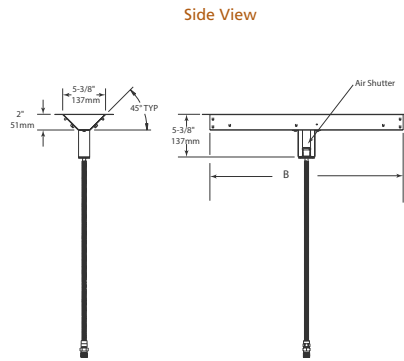

## PLAZA

Model	Length	Width	Depth	Viewing Area	BTU/hr Input
Plaza-24"	24" [610]	5-3/8" [137]	5-3/8" [137]	24" x 5-3/8" [613 x 137]	32,000

Clearance to Combustibles

Appliance enclosure must be made entirely of non-combustible materials