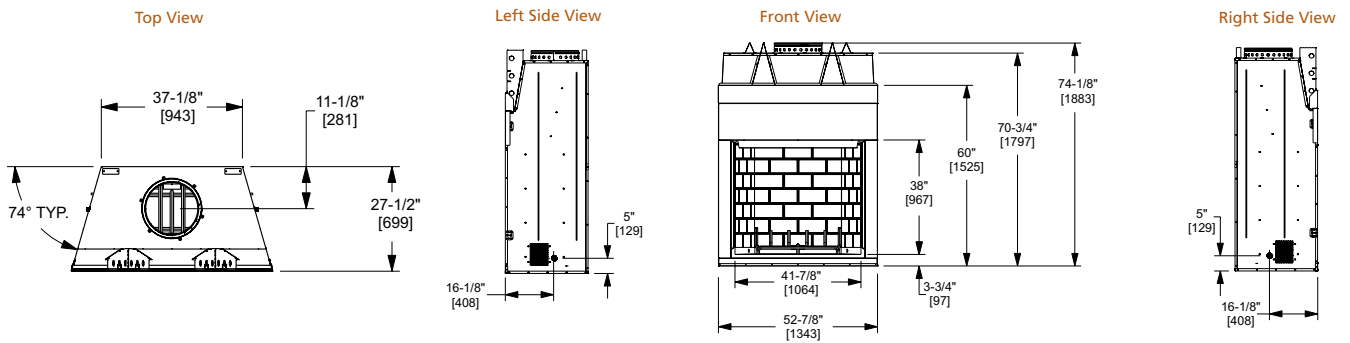

CASTLEWOOD

Model	Front Width		Back Width		Height		Depth		Viewing Area
	Unit	Framing	Unit	Framing	Unit	Framing	Unit	Framing	
Castlewood-42"	52-7/8" [1343]	53-7/8" [1368]	37-1/8" [943]	40-1/8" [1019]	74-1/8" [1883]	74-1/2" [1892]	27-1/2" [699]	28-1/2" [724]	41-7/8" x 38" [1063 x 965]