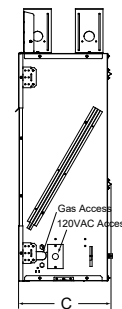

PLAZA

Model	Length	Width	Depth	Viewing Area	BTU/hr Input
Plaza-24"	24" [610]	5-3/8" [137]	5-3/8" [137]	24" x 5-3/8" [613 x 137]	32,000

Clearance to Combustibles

Appliance enclosure must be made entirely of non-combustible materials

	A	B
Starter Kit	26" (660 mm)	24" (610mm)
Starter Kit + 1 Extension	50" (1,270mm)	48" (1,219mm)
Starter Kit + 2 Extensions	74" (1,880mm)	72" (1,829mm)
Starter Kit + 3 Extensions	98" (2,489mm)	96" (2,438mm)
Starter Kit + 4 Extensions	122" (3,099mm)	120" (3,048mm)

		A	B	C	D	E
DDPLAZA-L24S	in	17	17	45	8	8
	mm	432	432	1143	203	203

LANAI

Model	Front Width (A)		Height (B)		Depth (C)		Viewing Area (D x E)	BTU/hr Input
	Unit	Framing	Unit	Framing	Unit	Framing		
Lanai 48"	52-1/8" [1324]	52-3/4" [1340]	39-1/2" [1003]	39-3/4" [1009]	13-3/8" [340]	13-3/8" [340]	47-7/8" x 17" [1216 x 432]	55,000
Lanai 60"	64-1/8" [1629]	64-3/4" [1645]	39-1/2" [1003]	39-3/4" [1009]	13-3/8" [340]	13-3/8" [340]	60" x 17" [1524 x 432]	65,000

Side View

LANAI SEE-THROUGH

Model	Width		Height		Depth		Viewing Area	BTU/hr Input
	Unit	Framing	Unit	Framing	Unit	Framing		
Lanai See-Through 48"	52-1/8" [1324]	52-1/8" [1324]	39-1/2" [1003]	39-3/4" [1009]	13" [330]	11-5/8" [295]	47-7/8" x 17" [1216 x 432]	55,000