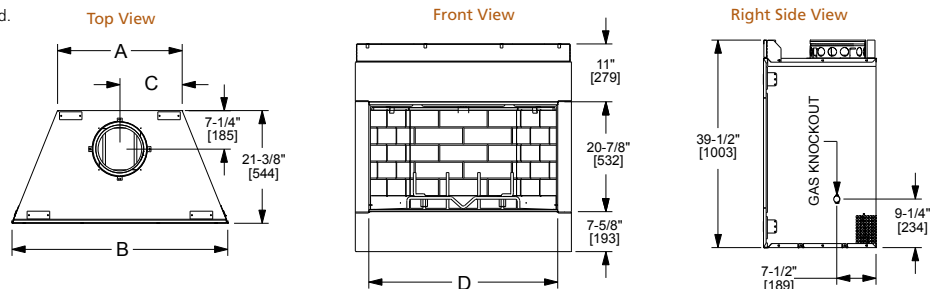

VILLAWOOD

Model	Front Width		Back Width		Height		Depth		Viewing Area
	Unit	Framing	Unit	Framing	Unit	Framing	Unit	Framing	
Villawood-36"	41" [1041]	42" [1067]	23-3/4" [603]	42" [1067]	39-1/2" [1003]	39-3/4" [1010]	21-3/8" [544]	21-1/2" [546]	36" x 20-7/8" [914 x 532]
Villawood-42"	47" [1194]	48" [1219]	29-3/4" [756]	48" [1219]	39-1/2" [1003]	39-3/4" [1010]	21-3/8" [544]	21-1/2" [546]	42" x 20-7/8" [1067 x 532]

Drawings to the right represent the 36" and 42" combined.

MODEL	Villawood-36"	Villawood-42"
A	23-3/4" [603]	29-3/4" [756]
B	41" [1041]	47" [1194]
C	11-7/8" [302]	14-7/8" [378]
D	36" [914]	42" [1067]