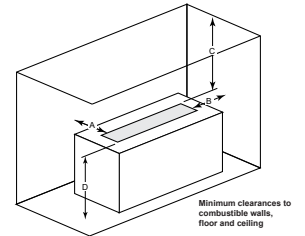

## PLAZA

Model	Length	Width	Depth	Viewing Area	BTU/hr Input
Plaza-24"	24" [610]	5-3/8" [137]	5-3/8" [137]	24" x 5-3/8" [613 x 137]	32,000

Clearance to Combustibles

Appliance enclosure must be made entirely of non-combustible materials