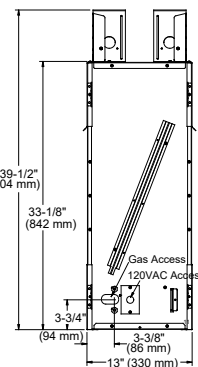

PLAZA

Model	Length	Width	Depth	Viewing Area	BTU/hr Input
Plaza-24"	24" [610]	5-3/8" [137]	5-3/8" [137]	24" x 5-3/8" [613 x 137]	32,000

Clearance to Combustibles

Appliance enclosure must be made entirely of non-combustible materials

	A	B
Starter Kit	26" (660 mm)	24" (610mm)
Starter Kit + 1 Extension	50" (1,270mm)	48" (1,219mm)
Starter Kit + 2 Extensions	74" (1,880mm)	72" (1,829mm)
Starter Kit + 3 Extensions	98" (2,489mm)	96" (2,438mm)
Starter Kit + 4 Extensions	122" (3,099mm)	120" (3,048mm)

		A	B	C	D	E
DDPLAZA-L24S	in	17	17	45	8	8
	mm	432	432	1143	203	203

LANAI

Model	Front Width (A)		Height (B)		Depth (C)		Viewing Area (D x E)	BTU/hr Input
	Unit	Framing	Unit	Framing	Unit	Framing		
Lanai 48"	52-1/8" [1324]	52-3/4" [1340]	39-1/2" [1003]	39-3/4" [1009]	13-3/8" [340]	13-3/8" [340]	47-7/8" x 17" [1216 x 432]	55,000
Lanai 60"	64-1/8" [1629]	64-3/4" [1645]	39-1/2" [1003]	39-3/4" [1009]	13-3/8" [340]	13-3/8" [340]	60" x 17" [1524 x 432]	65,000

LANAI SEE-THROUGH

Model	Width		Height		Depth		Viewing Area	BTU/hr Input
	Unit	Framing	Unit	Framing	Unit	Framing		
Lanai See-Through 48"	52-1/8" [1324]	52-1/8" [1324]	39-1/2" [1003]	39-3/4" [1009]	13" [330]	11-5/8" [295]	47-7/8" x 17" [1216 x 432]	55,000

Side View