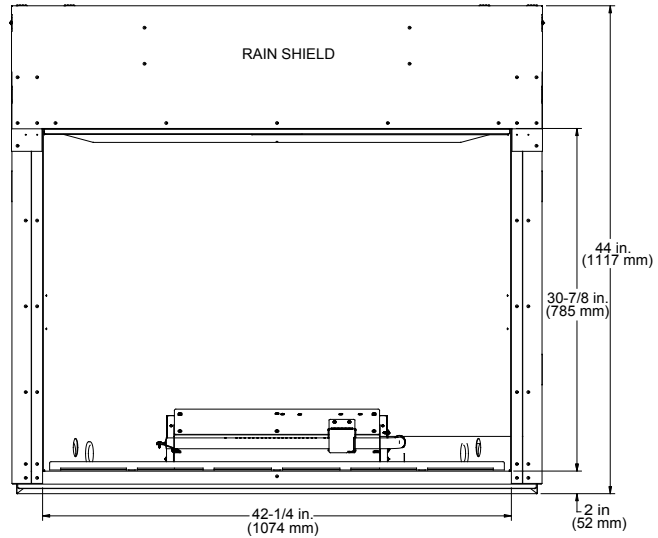

# Courtyard 42

Outdoor Gas Fireplace

MODEL	FRONT WIDTH		BACK WIDTH		HEIGHT		DEPTH		VIEWING AREA
	Actual	Framing	Actual	Framing	Actual	Framing	Actual	Framing	
ODCOUG-42	47-7/8" (1216mm)	49-3/8" (1254mm)	36-1/4" (921mm)	49-3/8" (1254mm)	44" (1117mm)	44-1/8" (1121mm)	18-1/8" (462mm)	18-3/8" (467mm)	42-1/4" x 30-7/8" (1074mm x 785mm)

SIDE VIEW

FRONT VIEW

TOP VIEW