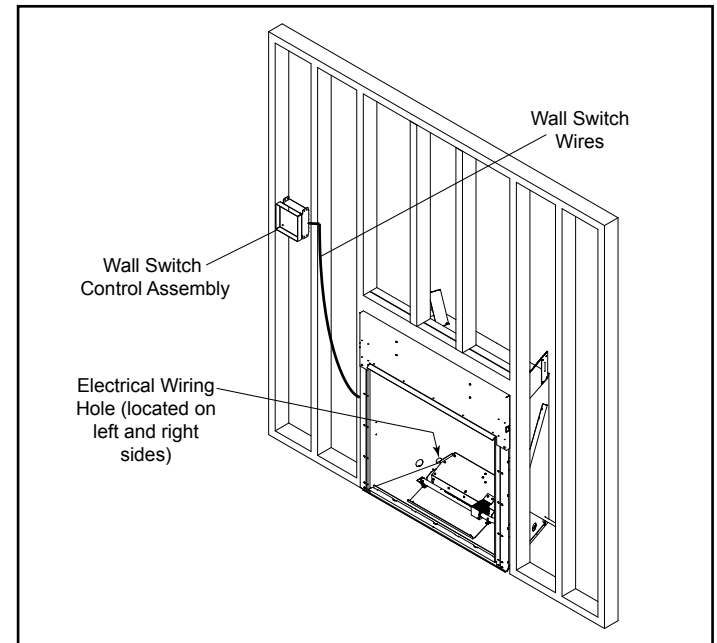

## APPLIANCE LOCATIONS

**NOTICE:** Illustrations reflect typical installations and are **FOR DESIGN PURPOSES ONLY**. Illustrations/diagrams are not drawn to scale. Actual installation may vary due to individual design preference.

FRAMING DIMENSIONS

CLEARANCES TO COMBUSTIBLES

MANTEL PROJECTIONS

WALL SWITCH LOCATION

MOISTURE RESISTANCE

PRODUCT LISTING CODES	
US	ANSI Z21.97-2014
CAN	CSA 2.41-2014

Additional information can be found online at [www.fireplaces.com](http://www.fireplaces.com).