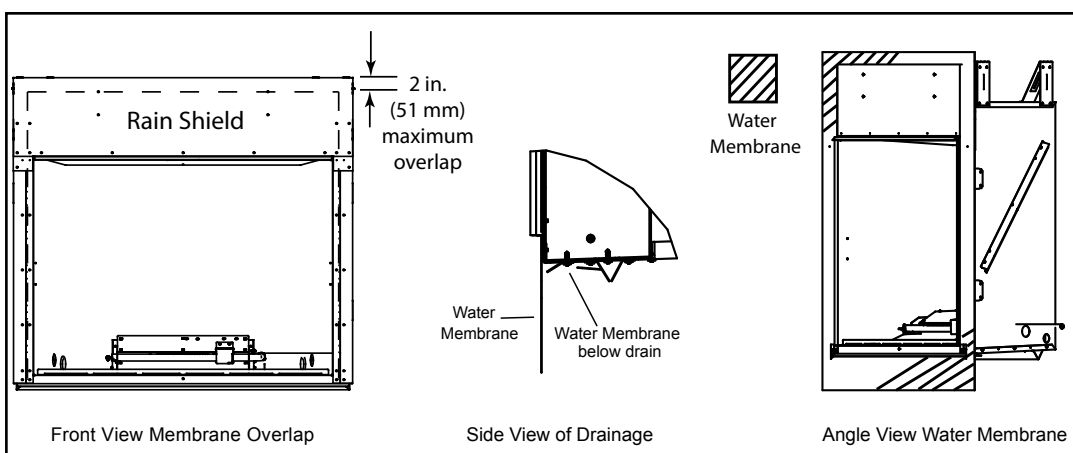

## APPLIANCE LOCATIONS

**NOTICE:** Illustrations reflect typical installations and are **FOR DESIGN PURPOSES ONLY**. Illustrations/diagrams are not drawn to scale. Actual installation may vary due to individual design preference.

FRAMING DIMENSIONS

CLEARANCES TO COMBUSTIBLES

MANTEL PROJECTIONS

WALL SWITCH LOCATION

MOISTURE RESISTANCE

PRODUCT LISTING CODES	
US	ANSI Z21.97-2014
CAN	CSA 2.41-2014

Additional information can be found online at [www.fireplaces.com](http://www.fireplaces.com).