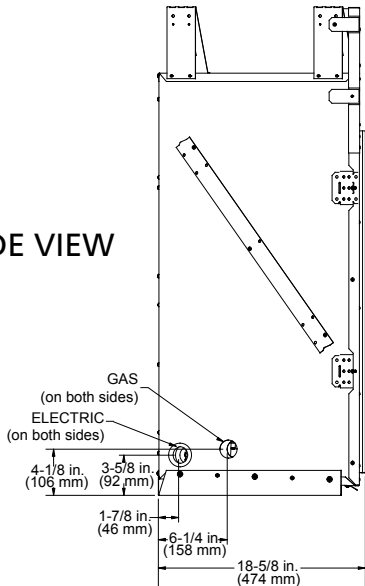

Please consult the manufacturer's installation manual for all details and requirements before making a final design layout decision.

Courtyard 42

Outdoor Gas Fireplace

MODEL	FRONT WIDTH		BACK WIDTH		HEIGHT		DEPTH		VIEWING AREA
	Actual	Framing	Actual	Framing	Actual	Framing	Actual	Framing	
ODCOUG-42	47-7/8" (1216mm)	49-3/8" (1254mm)	36-1/4" (921mm)	49-3/8" (1254mm)	44" (1117mm)	44-1/8" (1121mm)	18-1/8" (462mm)	18-3/8" (467mm)	42-1/4" x 30-7/8" (1074mm x 785mm)

SIDE VIEW