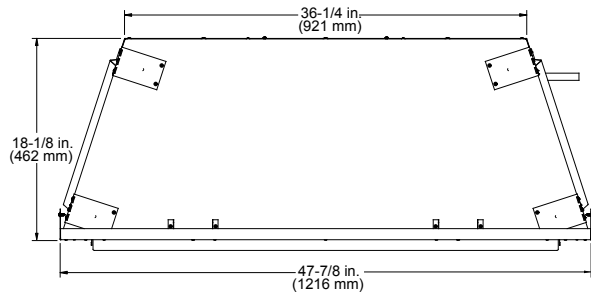

# Courtyard 42

Outdoor Gas Fireplace

MODEL	FRONT WIDTH		BACK WIDTH		HEIGHT		DEPTH		VIEWING AREA
	Actual	Framing	Actual	Framing	Actual	Framing	Actual	Framing	
ODCOUG-42	47-7/8" (1216mm)	49-3/8" (1254mm)	36-1/4" (921mm)	49-3/8" (1254mm)	44" (1117mm)	44-1/8" (1121mm)	18-1/8" (462mm)	18-3/8" (467mm)	42-1/4" x 30-7/8" (1074mm x 785mm)

SIDE VIEW

FRONT VIEW

TOP VIEW

## APPLIANCE LOCATIONS

**NOTICE:** Illustrations reflect typical installations and are **FOR DESIGN PURPOSES ONLY**. Illustrations/diagrams are not drawn to scale. Actual installation may vary due to individual design preference.