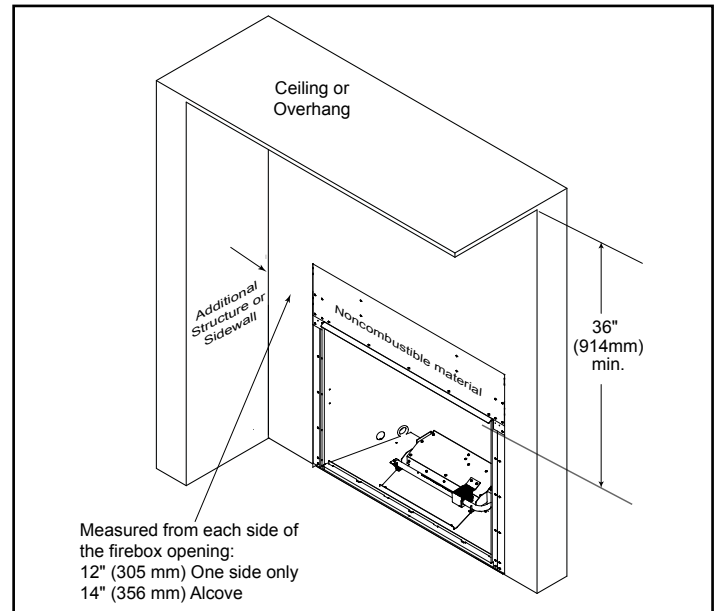

SIDE VIEW

FRONT VIEW

TOP VIEW

## APPLIANCE LOCATIONS

**NOTICE:** Illustrations reflect typical installations and are **FOR DESIGN PURPOSES ONLY**. Illustrations/diagrams are not drawn to scale. Actual installation may vary due to individual design preference.

FRAMING DIMENSIONS

CLEARANCES TO COMBUSTIBLES

MANTEL PROJECTIONS

WALL SWITCH LOCATION

MOISTURE RESISTANCE

PRODUCT LISTING CODES	
US	ANSI Z21.97-2014
CAN	CSA 2.41-2014

Additional information can be found online at [www.fireplaces.com](http://www.fireplaces.com).