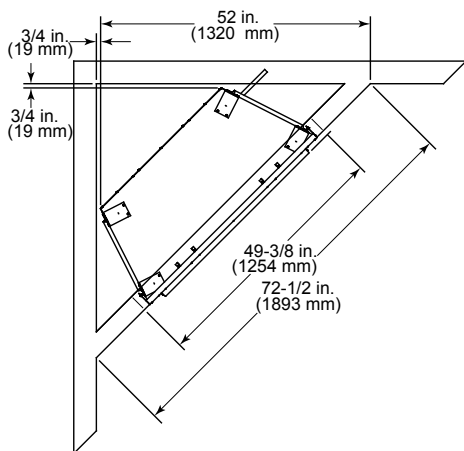

# Courtyard 42

Outdoor Gas Fireplace

MODEL	FRONT WIDTH		BACK WIDTH		HEIGHT		DEPTH		VIEWING AREA
	Actual	Framing	Actual	Framing	Actual	Framing	Actual	Framing	
ODCOUG-42	47-7/8" (1216mm)	49-3/8" (1254mm)	36-1/4" (921mm)	49-3/8" (1254mm)	44" (1117mm)	44-1/8" (1121mm)	18-1/8" (462mm)	18-3/8" (467mm)	42-1/4" x 30-7/8" (1074mm x 785mm)

SIDE VIEW

FRONT VIEW

TOP VIEW

## APPLIANCE LOCATIONS

**NOTICE:** Illustrations reflect typical installations and are **FOR DESIGN PURPOSES ONLY**. Illustrations/diagrams are not drawn to scale. Actual installation may vary due to individual design preference.