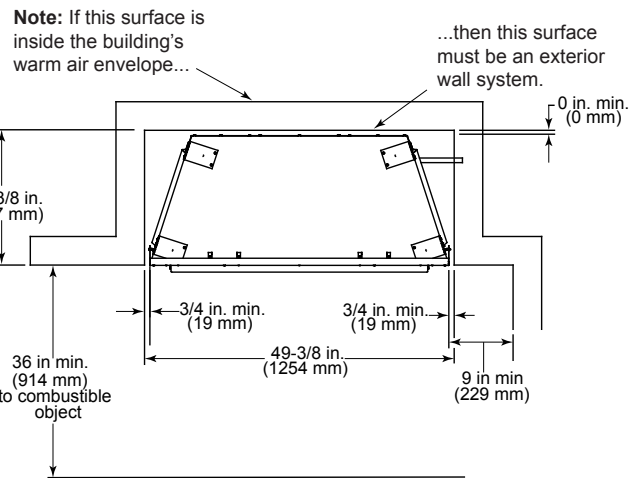

# Courtyard 42

Outdoor Gas Fireplace

MODEL	FRONT WIDTH		BACK WIDTH		HEIGHT		DEPTH		VIEWING AREA
	Actual	Framing	Actual	Framing	Actual	Framing	Actual	Framing	
ODCOUG-42	47-7/8" (1216mm)	49-3/8" (1254mm)	36-1/4" (921mm)	49-3/8" (1254mm)	44" (1117mm)	44-1/8" (1121mm)	18-1/8" (462mm)	18-3/8" (467mm)	42-1/4" x 30-7/8" (1074mm x 785mm)

SIDE VIEW

FRONT VIEW

TOP VIEW

## APPLIANCE LOCATIONS

**NOTICE:** Illustrations reflect typical installations and are **FOR DESIGN PURPOSES ONLY**. Illustrations/diagrams are not drawn to scale. Actual installation may vary due to individual design preference.