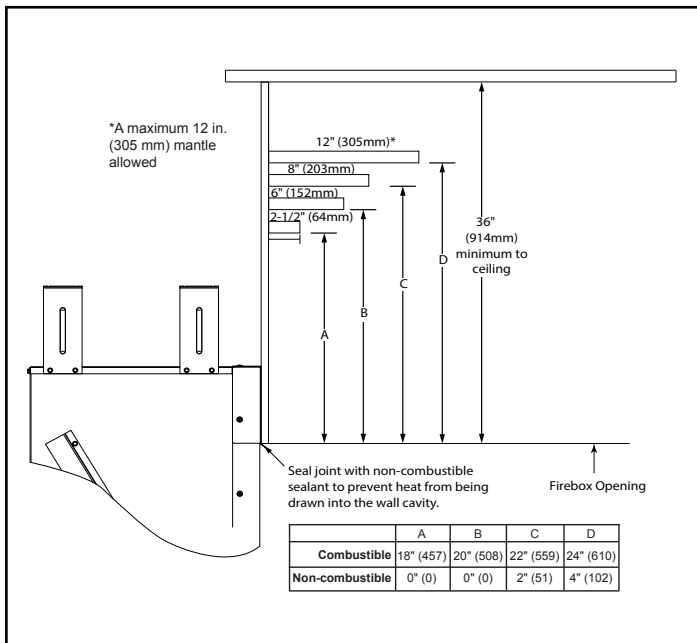

# Courtyard 42

Outdoor Gas Fireplace

MODEL	FRONT WIDTH		BACK WIDTH		HEIGHT		DEPTH		VIEWING AREA
	Actual	Framing	Actual	Framing	Actual	Framing	Actual	Framing	
ODCOUG-42	47-7/8" (1216mm)	49-3/8" (1254mm)	36-1/4" (921mm)	49-3/8" (1254mm)	44" (1117mm)	44-1/8" (1121mm)	18-1/8" (462mm)	18-3/8" (467mm)	42-1/4" x 30-7/8" (1074mm x 785mm)

SIDE VIEW

FRONT VIEW

TOP VIEW

## APPLIANCE LOCATIONS

**NOTICE:** Illustrations reflect typical installations and are **FOR DESIGN PURPOSES ONLY**. Illustrations/diagrams are not drawn to scale. Actual installation may vary due to individual design preference.

FRAMING DIMENSIONS

CLEARANCES TO COMBUSTIBLES

MANTEL PROJECTIONS

WALL SWITCH LOCATION

MOISTURE RESISTANCE

PRODUCT LISTING CODES	
US	ANSI Z21.97-2014
CAN	CSA 2.41-2014

Additional information can be found online at [www.fireplaces.com](http://www.fireplaces.com).