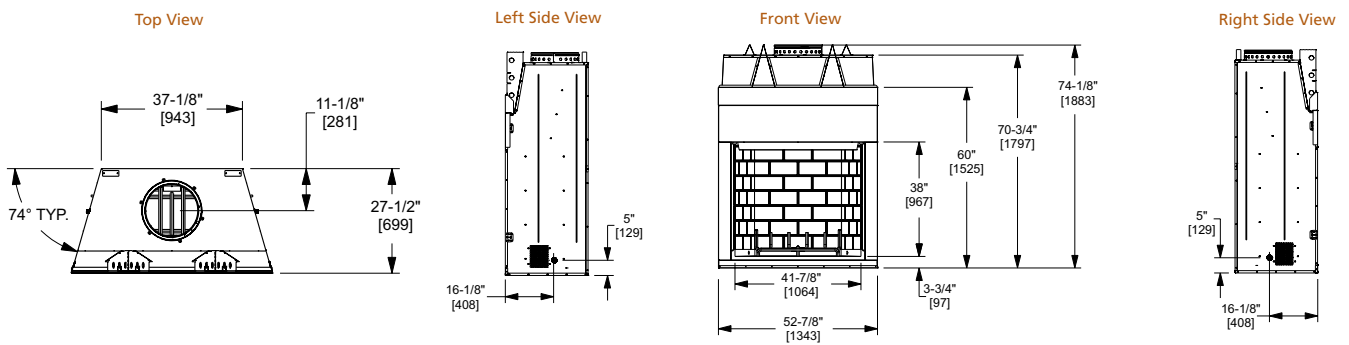

Model	Front Width		Back Width		Height		Depth		Viewing Area
	Unit	Framing	Unit	Framing	Unit	Framing	Unit	Framing	
Montana-36"	42" [1067]	43" [1091]	25" [635]	43" [1091]	42-1/4" [1073]	42-3/8" [1076]	23-1/4" [591]	24-1/8" [613]	36" x 23-1/2" [915 x 597]
Montana-42"	48" [1219]	49" [1246]	31" [787]	49" [1246]	42-1/4" [1073]	42-3/8" [1076]	23-1/4" [591]	24-1/8" [613]	42" x 23-1/2" [1067 x 597]

Drawings to the right represent the 36" and 42" combined.

MODEL	Montana-36"	Montana-42"
A	25" [786]	31" [786]
B	13-7/8" [352]	14" [356]
C	9-1/2" [241]	9-1/2" [241]
D	13-1/4" [337]	14" [356]

CASTLEWOOD

Model	Front Width		Back Width		Height		Depth		Viewing Area
	Unit	Framing	Unit	Framing	Unit	Framing	Unit	Framing	
Castlewood-42"	52-7/8" [1343]	53-7/8" [1368]	37-1/8" [943]	40-1/8" [1019]	74-1/8" [1883]	74-1/2" [1892]	27-1/2" [699]	28-1/2" [724]	41-7/8" x 38" [1063 x 965]