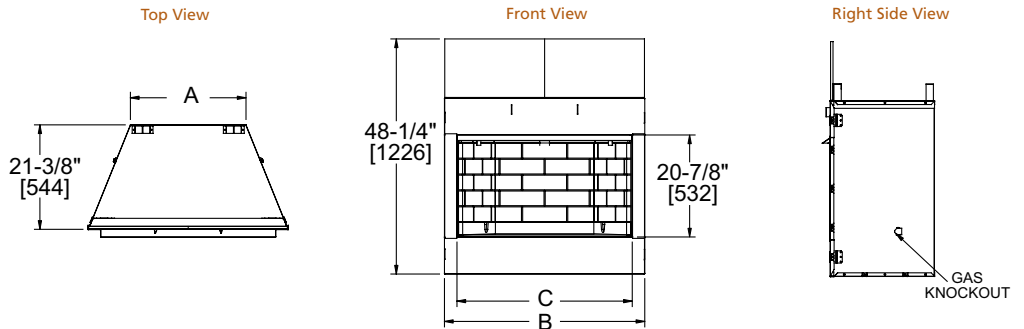

VILLA GAS

Model	Front Width		Back Width		Height		Depth		Viewing Area	BTU/hr Input
	Unit	Framing	Unit	Framing	Unit	Framing	Unit	Framing		
Villa Gas 36"	41" [1041]	42" [1067]	23-3/4" [603]	42" [1067]	39-1/2" [1003]	39-3/4" [1010]	21-3/8" [544]	21-1/2" [546]	36" x 20-7/8" [914 x 532]	40,000 (NG), 40,000 (LP)
Villa Gas 42"	47" [1194]	48" [1219]	29-3/4" [756]	48" [1219]	39-1/2" [1003]	39-3/4" [1010]	21-3/8" [544]	21-1/2" [546]	42" x 20-7/8" [1067 x 532]	42,000 (NG), 42,000 (LP)

Drawings to the right represent the 36" and 42" combined.

MODEL	Villa Gas 36"	Villa Gas 42"
A	23-3/4" [603]	29-3/4" [756]
B	41-1/8" [1045]	47-1/8" [1197]
C	36" [914]	42" [1067]