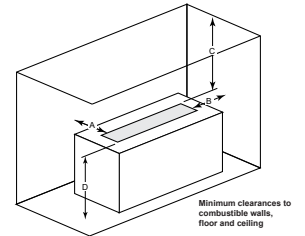

Interior Styles

Traditional

Herringbone

PLAZA

Model	Length	Width	Depth	Viewing Area	BTU/hr Input
Plaza-24"	24" [610]	5-3/8" [137]	5-3/8" [137]	24" x 5-3/8" [613 x 137]	32,000

Clearance to Combustibles

Appliance enclosure must be made entirely of non-combustible materials