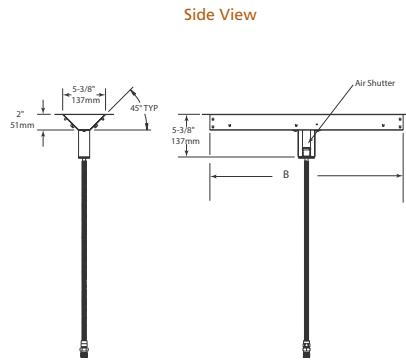

Interior Styles

Traditional

Herringbone

PLAZA

Model	Length	Width	Depth	Viewing Area	BTU/hr Input
Plaza-24"	24" [610]	5-3/8" [137]	5-3/8" [137]	24" x 5-3/8" [613 x 137]	32,000

Clearance to Combustibles

Appliance enclosure must be made entirely of non-combustible materials

	A	B
Starter Kit	26" (660 mm)	24" (610mm)
Starter Kit + 1 Extension	50" (1,270mm)	48" (1,219mm)
Starter Kit + 2 Extensions	74" (1,880mm)	72" (1,829mm)
Starter Kit + 3 Extensions	98" (2,489mm)	96" (2,438mm)
Starter Kit + 4 Extensions	122" (3,099mm)	120" (3,048mm)