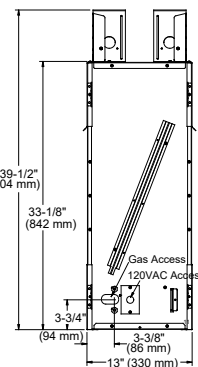

	A	B
Starter Kit	26" (660 mm)	24" (610mm)
Starter Kit + 1 Extension	50" (1,270mm)	48" (1,219mm)
Starter Kit + 2 Extensions	74" (1,880mm)	72" (1,829mm)
Starter Kit + 3 Extensions	98" (2,489mm)	96" (2,438mm)
Starter Kit + 4 Extensions	122" (3,099mm)	120" (3,048mm)

		A	B	C	D	E
DDPLAZA-L24S	in	17	17	45	8	8
	mm	432	432	1143	203	203

LANAI

Model	Front Width (A)		Height (B)		Depth (C)		Viewing Area (D x E)	BTU/hr Input
	Unit	Framing	Unit	Framing	Unit	Framing		
Lanai 48"	52-1/8" [1324]	52-3/4" [1340]	39-1/2" [1003]	39-3/4" [1009]	13-3/8" [340]	13-3/8" [340]	47-7/8" x 17" [1216 x 432]	55,000
Lanai 60"	64-1/8" [1629]	64-3/4" [1645]	39-1/2" [1003]	39-3/4" [1009]	13-3/8" [340]	13-3/8" [340]	60" x 17" [1524 x 432]	65,000

Front View

Side View

LANAI SEE-THROUGH

Model	Width		Height		Depth		Viewing Area	BTU/hr Input
	Unit	Framing	Unit	Framing	Unit	Framing		
Lanai See-Through 48"	52-1/8" [1324]	52-1/8" [1324]	39-1/2" [1003]	39-3/4" [1009]	13" [330]	11-5/8" [295]	47-7/8" x 17" [1216 x 432]	55,000

Front View

Side View

FIRE FEATURE SPECIFICATIONS

COURTYARD

Model	Front Width		Back Width		Height		Depth		Viewing Area
	Unit	Framing	Unit	Framing	Unit	Framing	Unit	Framing	
Courtyard-36"	41-3/4" [1060]	43-1/2" [1105]	31-1/2" [800]	43-1/2" [1105]	44" [1118]	44-1/8" [1121]	18" [457]	18-1/8" [459]	36" x 30-3/4" [914 x 781]
Courtyard-42"	47-3/4" [1213]	49-1/2" [1257]	37-1/2" [953]	49-1/2" [1257]	44" [1118]	44-1/8" [1121]	18" [457]	18-1/8" [459]	42" x 30-3/4" [1067 x 781]