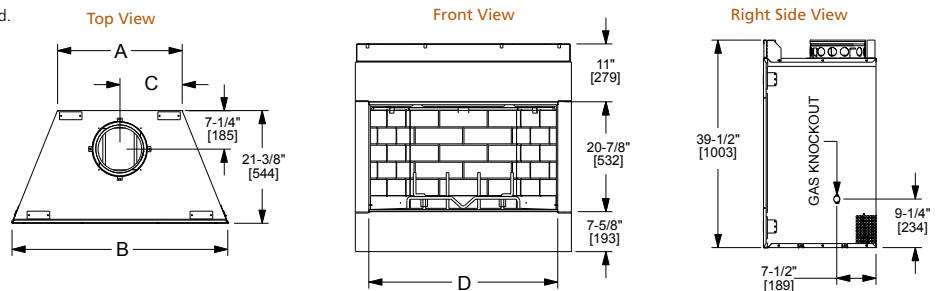

VILLAWOOD

Model	Front Width		Back Width		Height		Depth		Viewing Area
	Unit	Framing	Unit	Framing	Unit	Framing	Unit	Framing	
Villawood-36"	41" [1041]	42" [1067]	23-3/4" [603]	42" [1067]	39-1/2" [1003]	39-3/4" [1010]	21-3/8" [544]	21-1/2" [546]	36" x 20-7/8" [914 x 532]
Villawood-42"	47" [1194]	48" [1219]	29-3/4" [756]	48" [1219]	39-1/2" [1003]	39-3/4" [1010]	21-3/8" [544]	21-1/2" [546]	42" x 20-7/8" [1067 x 532]

Drawings to the right represent the 36" and 42" combined.

MODEL	Villawood-36"	Villawood-42"
A	23-3/4" [603]	29-3/4" [756]
B	41" [1041]	47" [1194]
C	11-7/8" [302]	14-7/8" [378]
D	36" [914]	42" [1067]