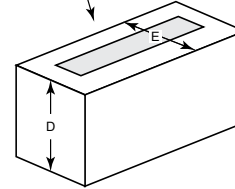

Interior Styles

Traditional

Herringbone

PLAZA

Model	Length	Width	Depth	Viewing Area	BTU/hr Input
Plaza-24"	24" [610]	5-3/8" [137]	5-3/8" [137]	24" x 5-3/8" [613 x 137]	32,000

Clearance to Combustibles

Appliance enclosure must be made entirely of non-combustible materials