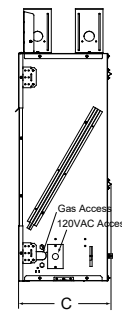

		A	B	C	D	E
DDPLAZA-L24S	in	17	17	45	8	8
	mm	432	432	1143	203	203

LANAI

Model	Front Width (A)		Height (B)		Depth (C)		Viewing Area (D x E)	BTU/hr Input
	Unit	Framing	Unit	Framing	Unit	Framing		
Lanai 48"	52-1/8" [1324]	52-3/4" [1340]	39-1/2" [1003]	39-3/4" [1009]	13-3/8" [340]	13-3/8" [340]	47-7/8" x 17" [1216 x 432]	55,000
Lanai 60"	64-1/8" [1629]	64-3/4" [1645]	39-1/2" [1003]	39-3/4" [1009]	13-3/8" [340]	13-3/8" [340]	60" x 17" [1524 x 432]	65,000

Front View

Side View

LANAI SEE-THROUGH

Model	Width		Height		Depth		Viewing Area	BTU/hr Input
	Unit	Framing	Unit	Framing	Unit	Framing		
Lanai See-Through 48"	52-1/8" [1324]	52-1/8" [1324]	39-1/2" [1003]	39-3/4" [1009]	13" [330]	11-5/8" [295]	47-7/8" x 17" [1216 x 432]	55,000