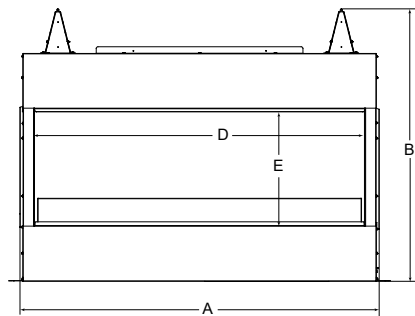

LANAI

Model	Front Width (A)		Height (B)		Depth (C)		Viewing Area (D x E)	BTU/hr Input
	Unit	Framing	Unit	Framing	Unit	Framing		
Lanai 48"	52-1/8" [1324]	52-3/4" [1340]	39-1/2" [1003]	39-3/4" [1009]	13-3/8" [340]	13-3/8" [340]	47-7/8" x 17" [1216 x 432]	55,000
Lanai 60"	64-1/8" [1629]	64-3/4" [1645]	39-1/2" [1003]	39-3/4" [1009]	13-3/8" [340]	13-3/8" [340]	60" x 17" [1524 x 432]	65,000

Front View