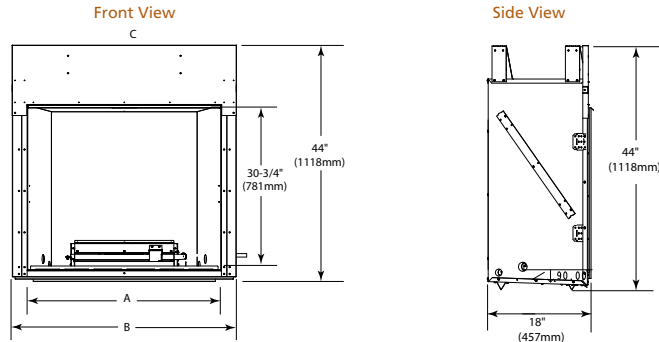

FIRE FEATURE SPECIFICATIONS

COURTYARD

Model	Front Width		Back Width		Height		Depth		Viewing Area
	Unit	Framing	Unit	Framing	Unit	Framing	Unit	Framing	
Courtyard-36"	41-3/4" [1060]	43-1/2" [1105]	31-1/2" [800]	43-1/2" [1105]	44" [1118]	44-1/8" [1121]	18" [457]	18-1/8" [459]	36" x 30-3/4" [914 x 781]
Courtyard-42"	47-3/4" [1213]	49-1/2" [1257]	37-1/2" [953]	49-1/2" [1257]	44" [1118]	44-1/8" [1121]	18" [457]	18-1/8" [459]	42" x 30-3/4" [1067 x 781]

Drawings to the right represent the 36" and 42" combined.

MODEL	Courtyard-36"	Courtyard-42"
A	36" [914]	42" [1067]
B	41-3/4" [1060]	47-3/4" [1213]
C (back width)	31-1/2" [800]	37-1/2" [953]