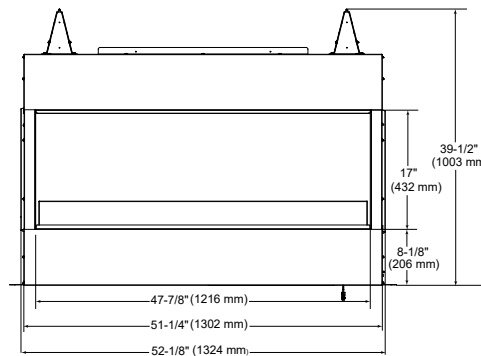

	A	B
Starter Kit	26" (660 mm)	24" (610mm)
Starter Kit + 1 Extension	50" (1,270mm)	48" (1,219mm)
Starter Kit + 2 Extensions	74" (1,880mm)	72" (1,829mm)
Starter Kit + 3 Extensions	98" (2,489mm)	96" (2,438mm)
Starter Kit + 4 Extensions	122" (3,099mm)	120" (3,048mm)

Front View

Side View

LANAI SEE-THROUGH

Model	Width		Height		Depth		Viewing Area	BTU/hr Input
	Unit	Framing	Unit	Framing	Unit	Framing		
Lanai See-Through 48"	52-1/8" [1324]	52-1/8" [1324]	39-1/2" [1003]	39-3/4" [1009]	13" [330]	11-5/8" [295]	47-7/8" x 17" [1216 x 432]	55,000

Front View

Side View

FIRE FEATURE SPECIFICATIONS

COURTYARD

Model	Front Width		Back Width		Height		Depth		Viewing Area
	Unit	Framing	Unit	Framing	Unit	Framing	Unit	Framing	
Courtyard-36"	41-3/4" [1060]	43-1/2" [1105]	31-1/2" [800]	43-1/2" [1105]	44" [1118]	44-1/8" [1121]	18" [457]	18-1/8" [459]	36" x 30-3/4" [914 x 781]
Courtyard-42"	47-3/4" [1213]	49-1/2" [1257]	37-1/2" [953]	49-1/2" [1257]	44" [1118]	44-1/8" [1121]	18" [457]	18-1/8" [459]	42" x 30-3/4" [1067 x 781]