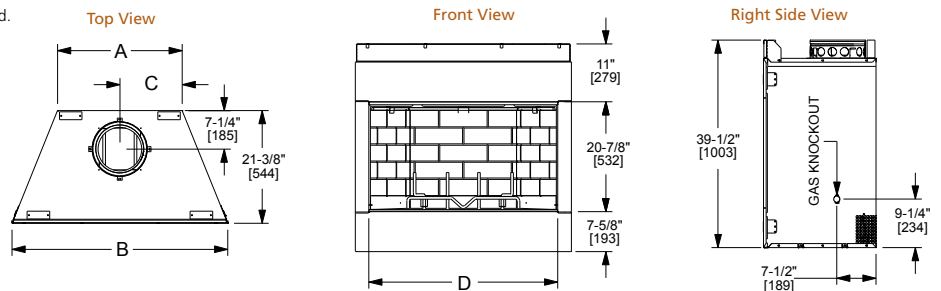

VILLA WOOD

Model	Front Width		Back Width		Height		Depth		Viewing Area
	Unit	Framing	Unit	Framing	Unit	Framing	Unit	Framing	
Villawood-36"	41" [1041]	42" [1067]	23-3/4" [603]	42" [1067]	39-1/2" [1003]	39-3/4" [1010]	21-3/8" [544]	21-1/2" [546]	36" x 20-7/8" [914 x 532]
Villawood-42"	47" [1194]	48" [1219]	29-3/4" [756]	48" [1219]	39-1/2" [1003]	39-3/4" [1010]	21-3/8" [544]	21-1/2" [546]	42" x 20-7/8" [1067 x 532]

Drawings to the right represent the 36" and 42" combined.

MODEL	Villawood-36"	Villawood-42"
A	23-3/4" [603]	29-3/4" [756]
B	41" [1041]	47" [1194]
C	11-7/8" [302]	14-7/8" [378]
D	36" [914]	42" [1067]