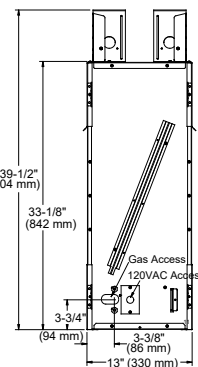

	A	B
Starter Kit	26" (660 mm)	24" (610mm)
Starter Kit + 1 Extension	50" (1,270mm)	48" (1,219mm)
Starter Kit + 2 Extensions	74" (1,880mm)	72" (1,829mm)
Starter Kit + 3 Extensions	98" (2,489mm)	96" (2,438mm)
Starter Kit + 4 Extensions	122" (3,099mm)	120" (3,048mm)

DDPLAZA-L24S	in	A	B	C	D	E
		mm	17	17	45	8

LANAI

Model	Front Width (A)		Height (B)		Depth (C)		Viewing Area (D x E)	BTU/hr Input
	Unit	Framing	Unit	Framing	Unit	Framing		
Lanai 48"	52-1/8" [1324]	52-3/4" [1340]	39-1/2" [1003]	39-3/4" [1009]	13-3/8" [340]	13-3/8" [340]	47-7/8" x 17" [1216 x 432]	55,000
Lanai 60"	64-1/8" [1629]	64-3/4" [1645]	39-1/2" [1003]	39-3/4" [1009]	13-3/8" [340]	13-3/8" [340]	60" x 17" [1524 x 432]	65,000

Front View

Side View

LANAI SEE-THROUGH

Model	Width		Height		Depth		Viewing Area	BTU/hr Input
	Unit	Framing	Unit	Framing	Unit	Framing		
Lanai See-Through 48"	52-1/8" [1324]	52-1/8" [1324]	39-1/2" [1003]	39-3/4" [1009]	13" [330]	11-5/8" [295]	47-7/8" x 17" [1216 x 432]	55,000

Front View

Side View

FIRE FEATURE SPECIFICATIONS

COURTYARD

Model	Front Width		Back Width		Height		Depth		Viewing Area
	Unit	Framing	Unit	Framing	Unit	Framing	Unit	Framing	
Courtyard-36"	41-3/4" [1060]	43-1/2" [1105]	31-1/2" [800]	43-1/2" [1105]	44" [1118]	44-1/8" [1121]	18" [457]	18-1/8" [459]	36" x 30-3/4" [914 x 781]
Courtyard-42"	47-3/4" [1213]	49-1/2" [1257]	37-1/2" [953]	49-1/2" [1257]	44" [1118]	44-1/8" [1121]	18" [457]	18-1/8" [459]	42" x 30-3/4" [1067 x 781]