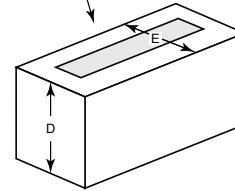

Interior Styles

Traditional

Herringbone

PLAZA

Model	Length	Width	Depth	Viewing Area	BTU/hr Input
Plaza-24"	24" [610]	5-3/8" [137]	5-3/8" [137]	24" x 5-3/8" [613 x 137]	32,000

Clearance to Combustibles

Appliance enclosure must be made entirely of non-combustible materials