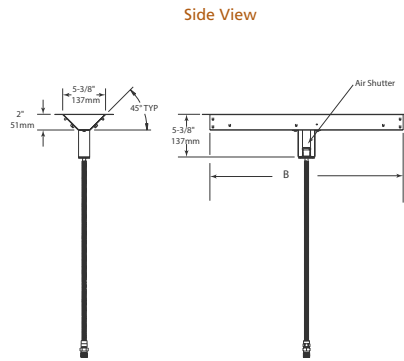

Interior Styles

Traditional

Herringbone

PLAZA

Model	Length	Width	Depth	Viewing Area	BTU/hr Input
Plaza-24"	24" [610]	5-3/8" [137]	5-3/8" [137]	24" x 5-3/8" [613 x 137]	32,000

Clearance to Combustibles

Appliance enclosure must be made entirely of non-combustible materials

	A	B
Starter Kit	26" (660 mm)	24" (610mm)
Starter Kit + 1 Extension	50" (1,270mm)	48" (1,219mm)
Starter Kit + 2 Extensions	74" (1,880mm)	72" (1,829mm)
Starter Kit + 3 Extensions	98" (2,489mm)	96" (2,438mm)
Starter Kit + 4 Extensions	122" (3,099mm)	120" (3,048mm)