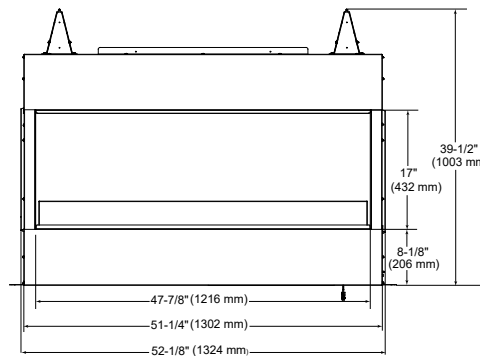

	A	B
Starter Kit	26" (660 mm)	24" (610mm)
Starter Kit + 1 Extension	50" (1,270mm)	48" (1,219mm)
Starter Kit + 2 Extensions	74" (1,880mm)	72" (1,829mm)
Starter Kit + 3 Extensions	98" (2,489mm)	96" (2,438mm)
Starter Kit + 4 Extensions	122" (3,099mm)	120" (3,048mm)

Front View

Side View

LANAI SEE-THROUGH

Model	Width		Height		Depth		Viewing Area	BTU/hr Input
	Unit	Framing	Unit	Framing	Unit	Framing		
Lanai See-Through 48"	52-1/8" [1324]	52-1/8" [1324]	39-1/2" [1003]	39-3/4" [1009]	13" [330]	11-5/8" [295]	47-7/8" x 17" [1216 x 432]	55,000

Front View

Side View

FIRE FEATURE SPECIFICATIONS

COURTYARD

Model	Front Width		Back Width		Height		Depth		Viewing Area
	Unit	Framing	Unit	Framing	Unit	Framing	Unit	Framing	
Courtyard-36"	41-3/4" [1060]	43-1/2" [1105]	31-1/2" [800]	43-1/2" [1105]	44" [1118]	44-1/8" [1121]	18" [457]	18-1/8" [459]	36" x 30-3/4" [914 x 781]
Courtyard-42"	47-3/4" [1213]	49-1/2" [1257]	37-1/2" [953]	49-1/2" [1257]	44" [1118]	44-1/8" [1121]	18" [457]	18-1/8" [459]	42" x 30-3/4" [1067 x 781]