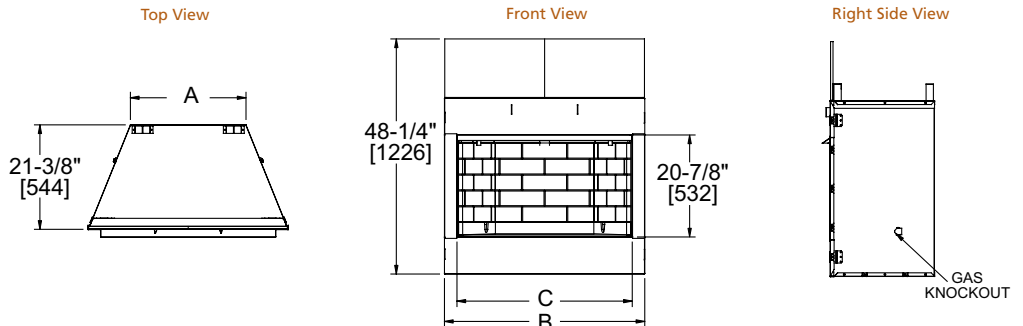

VILLA GAS

Model	Front Width		Back Width		Height		Depth		Viewing Area	BTU/hr Input
	Unit	Framing	Unit	Framing	Unit	Framing	Unit	Framing		
Villa Gas 36"	41" [1041]	42" [1067]	23-3/4" [603]	42" [1067]	39-1/2" [1003]	39-3/4" [1010]	21-3/8" [544]	21-1/2" [546]	36" x 20-7/8" [914 x 532]	40,000 (NG), 40,000 (LP)
Villa Gas 42"	47" [1194]	48" [1219]	29-3/4" [756]	48" [1219]	39-1/2" [1003]	39-3/4" [1010]	21-3/8" [544]	21-1/2" [546]	42" x 20-7/8" [1067 x 532]	42,000 (NG), 42,000 (LP)

Drawings to the right represent the 36" and 42" combined.

MODEL	Villa Gas 36"	Villa Gas 42"
A	23-3/4" [603]	29-3/4" [756]
B	41-1/8" [1045]	47-1/8" [1197]
C	36" [914]	42" [1067]