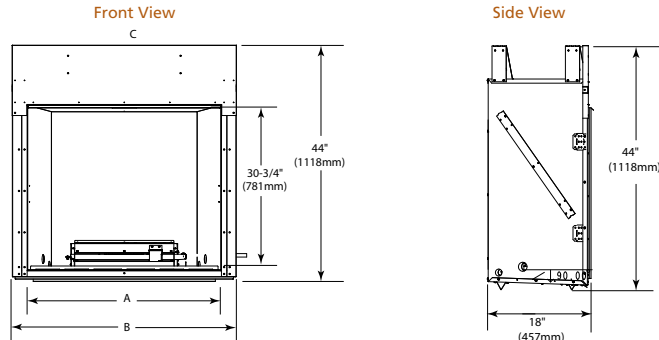

FIRE FEATURE SPECIFICATIONS

COURTYARD

Model	Front Width		Back Width		Height		Depth		Viewing Area
	Unit	Framing	Unit	Framing	Unit	Framing	Unit	Framing	
Courtyard-36"	41-3/4" [1060]	43-1/2" [1105]	31-1/2" [800]	43-1/2" [1105]	44" [1118]	44-1/8" [1121]	18" [457]	18-1/8" [459]	36" x 30-3/4" [914 x 781]
Courtyard-42"	47-3/4" [1213]	49-1/2" [1257]	37-1/2" [953]	49-1/2" [1257]	44" [1118]	44-1/8" [1121]	18" [457]	18-1/8" [459]	42" x 30-3/4" [1067 x 781]

Drawings to the right represent the 36" and 42" combined.

MODEL	Courtyard-36"	Courtyard-42"
A	36" [914]	42" [1067]
B	41-3/4" [1060]	47-3/4" [1213]
C (back width)	31-1/2" [800]	37-1/2" [953]