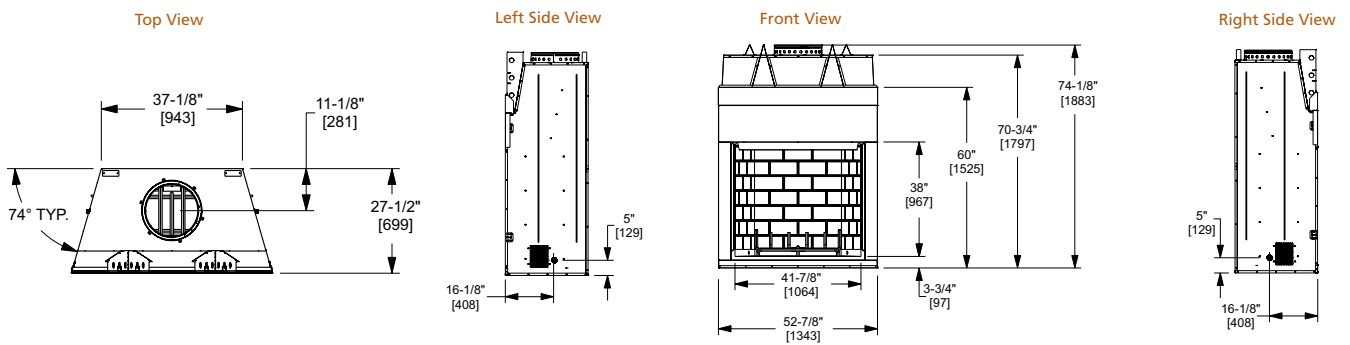

Model	Front Width		Back Width		Height		Depth		Viewing Area
	Unit	Framing	Unit	Framing	Unit	Framing	Unit	Framing	
Montana-36"	42" [1067]	43" [1091]	25" [635]	43" [1091]	42-1/4" [1073]	42-3/8" [1076]	23-1/4" [591]	24-1/8" [613]	36" x 23-1/2" [915 x 597]
Montana-42"	48" [1219]	49" [1246]	31" [787]	49" [1246]	42-1/4" [1073]	42-3/8" [1076]	23-1/4" [591]	24-1/8" [613]	42" x 23-1/2" [1067 x 597]

Drawings to the right represent the 36" and 42" combined.

MODEL	Montana-36"	Montana-42"
A	25" [786]	31" [786]
B	13-7/8" [352]	14" [356]
C	9-1/2" [241]	9-1/2" [241]
D	13-1/4" [337]	14" [356]

CASTLEWOOD

Model	Front Width		Back Width		Height		Depth		Viewing Area
	Unit	Framing	Unit	Framing	Unit	Framing	Unit	Framing	
Castlewood-42"	52-7/8" [1343]	53-7/8" [1368]	37-1/8" [943]	40-1/8" [1019]	74-1/8" [1883]	74-1/2" [1892]	27-1/2" [699]	28-1/2" [724]	41-7/8" x 38" [1063 x 965]