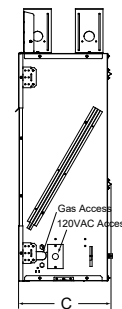

DDPLAZA-L24S	in	A	B	C	D	E
		mm	17	17	45	8

LANAI

Model	Front Width (A)		Height (B)		Depth (C)		Viewing Area (D x E)	BTU/hr Input
	Unit	Framing	Unit	Framing	Unit	Framing		
Lanai 48"	52-1/8" [1324]	52-3/4" [1340]	39-1/2" [1003]	39-3/4" [1009]	13-3/8" [340]	13-3/8" [340]	47-7/8" x 17" [1216 x 432]	55,000
Lanai 60"	64-1/8" [1629]	64-3/4" [1645]	39-1/2" [1003]	39-3/4" [1009]	13-3/8" [340]	13-3/8" [340]	60" x 17" [1524 x 432]	65,000

Front View

Side View

LANAI SEE-THROUGH

Model	Width		Height		Depth		Viewing Area	BTU/hr Input
	Unit	Framing	Unit	Framing	Unit	Framing		
Lanai See-Through 48"	52-1/8" [1324]	52-1/8" [1324]	39-1/2" [1003]	39-3/4" [1009]	13" [330]	11-5/8" [295]	47-7/8" x 17" [1216 x 432]	55,000