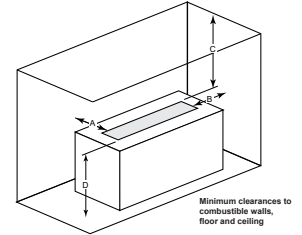

Interior Styles

Traditional

Herringbone

PLAZA

Model	Length	Width	Depth	Viewing Area	BTU/hr Input
Plaza-24"	24" [610]	5-3/8" [137]	5-3/8" [137]	24" x 5-3/8" [613 x 137]	32,000

Clearance to Combustibles

Appliance enclosure must be made entirely of non-combustible materials