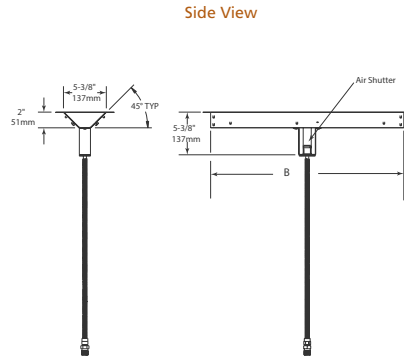

## PLAZA

Model	Length	Width	Depth	Viewing Area	BTU/hr Input
Plaza-24"	24" [610]	5-3/8" [137]	5-3/8" [137]	24" x 5-3/8" [613 x 137]	32,000

**Clearance to Combustibles**

Appliance enclosure must be made entirely of non-combustible materials