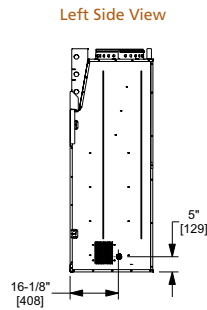

Model	Front Width		Back Width		Height		Depth		Viewing Area
	Unit	Framing	Unit	Framing	Unit	Framing	Unit	Framing	
Montana-36"	42" [1067]	43" [1091]	25" [635]	43" [1091]	42-1/4" [1073]	42-3/8" [1076]	23-1/4" [591]	24-1/8" [613]	36" x 23-1/2" [915 x 597]
Montana-42"	48" [1219]	49" [1246]	31" [787]	49" [1246]	42-1/4" [1073]	42-3/8" [1076]	23-1/4" [591]	24-1/8" [613]	42" x 23-1/2" [1067 x 597]

Drawings to the right represent the 36" and 42" combined.

MODEL	Montana-36"	Montana-42"
A	25" [786]	31" [786]
B	13-7/8" [352]	14" [356]
C	9-1/2" [241]	9-1/2" [241]
D	13-1/4" [337]	14" [356]

CASTLEWOOD

Model	Front Width		Back Width		Height		Depth		Viewing Area
	Unit	Framing	Unit	Framing	Unit	Framing	Unit	Framing	
Castlewood-42"	52-7/8" [1343]	53-7/8" [1368]	37-1/8" [943]	40-1/8" [1019]	74-1/8" [1883]	74-1/2" [1892]	27-1/2" [699]	28-1/2" [724]	41-7/8" x 38" [1063 x 965]