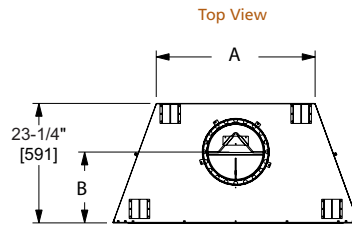

MONTANA

Model	Front Width		Back Width		Height		Depth		Viewing Area
	Unit	Framing	Unit	Framing	Unit	Framing	Unit	Framing	
Montana-36"	42" [1067]	43" [1091]	25" [635]	43" [1091]	42-1/4" [1073]	42-3/8" [1076]	23-1/4" [591]	24-1/8" [613]	36" x 23-1/2" [915 x 597]
Montana-42"	48" [1219]	49" [1246]	31" [787]	49" [1246]	42-1/4" [1073]	42-3/8" [1076]	23-1/4" [591]	24-1/8" [613]	42" x 23-1/2" [1067 x 597]

Drawings to the right represent the 36" and 42" combined.

MODEL	Montana-36"	Montana-42"
A	25" [786]	31" [786]
B	13-7/8" [352]	14" [356]
C	9-1/2" [241]	9-1/2" [241]
D	13-1/4" [337]	14" [356]