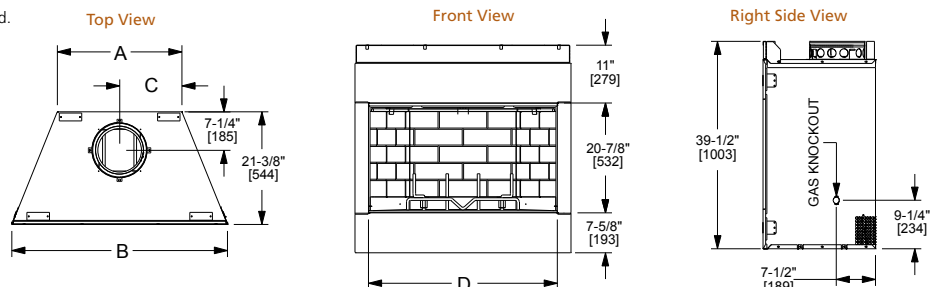

VILLAWOOD

Model	Front Width		Back Width		Height		Depth		Viewing Area
	Unit	Framing	Unit	Framing	Unit	Framing	Unit	Framing	
Villawood-36"	41" [1041]	42" [1067]	23-3/4" [603]	42" [1067]	39-1/2" [1003]	39-3/4" [1010]	21-3/8" [544]	21-1/2" [546]	36" x 20-7/8" [914 x 532]
Villawood-42"	47" [1194]	48" [1219]	29-3/4" [756]	48" [1219]	39-1/2" [1003]	39-3/4" [1010]	21-3/8" [544]	21-1/2" [546]	42" x 20-7/8" [1067 x 532]

Drawings to the right represent the 36" and 42" combined.

MODEL	Villawood-36"	Villawood-42"
A	23-3/4" [603]	29-3/4" [756]
B	41" [1041]	47" [1194]
C	11-7/8" [302]	14-7/8" [378]
D	36" [914]	42" [1067]