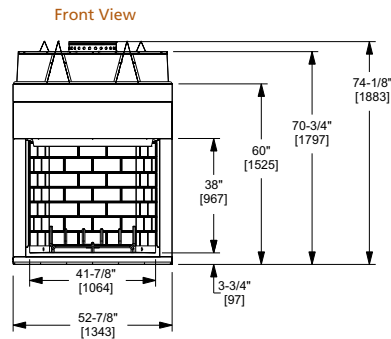

CASTLEWOOD

Model	Front Width		Back Width		Height		Depth		Viewing Area
	Unit	Framing	Unit	Framing	Unit	Framing	Unit	Framing	
Castlewood-42"	52-7/8" [1343]	53-7/8" [1368]	37-1/8" [943]	40-1/8" [1019]	74-1/8" [1883]	74-1/2" [1892]	27-1/2" [699]	28-1/2" [724]	41-7/8" x 38" [1063 x 965]