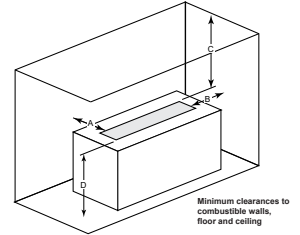

## PLAZA

Model	Length	Width	Depth	Viewing Area	BTU/hr Input
Plaza-24"	24" [610]	5-3/8" [137]	5-3/8" [137]	24" x 5-3/8" [613 x 137]	32,000

**Clearance to Combustibles**

Appliance enclosure must be made entirely of non-combustible materials