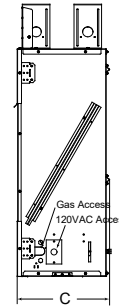

	A	B	C	D	E
in	17	17	45	8	8
mm	432	432	1143	203	203

LANAI

Model	Front Width (A)		Height (B)		Depth (C)		Viewing Area (D x E)	BTU/hr Input
	Unit	Framing	Unit	Framing	Unit	Framing		
Lanai 48"	52-1/8" [1324]	52-3/4" [1340]	39-1/2" [1003]	39-3/4" [1009]	13-3/8" [340]	13-3/8" [340]	47-7/8" x 17" [1216 x 432]	55,000
Lanai 60"	64-1/8" [1629]	64-3/4" [1645]	39-1/2" [1003]	39-3/4" [1009]	13-3/8" [340]	13-3/8" [340]	60" x 17" [1524 x 432]	65,000

Front View

Side View

LANAI SEE-THROUGH

Model	Width		Height		Depth		Viewing Area	BTU/hr Input
	Unit	Framing	Unit	Framing	Unit	Framing		
Lanai See-Through 48"	52-1/8" [1324]	52-1/8" [1324]	39-1/2" [1003]	39-3/4" [1009]	13" [330]	11-5/8" [295]	47-7/8" x 17" [1216 x 432]	55,000