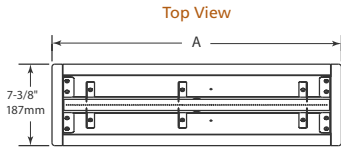

## PLAZA

Model	Length	Width	Depth	Viewing Area	BTU/hr Input
Plaza-24"	24" [610]	5-3/8" [137]	5-3/8" [137]	24" x 5-3/8" [613 x 137]	32,000

**Clearance to Combustibles**

Appliance enclosure must be made entirely of non-combustible materials