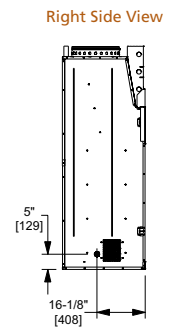

Front View

Side View

LANAI SEE-THROUGH

Model	Width		Height		Depth		Viewing Area	BTU/hr Input
	Unit	Framing	Unit	Framing	Unit	Framing		
Lanai See-Through 48"	52-1/8" [1324]	52-1/8" [1324]	39-1/2" [1003]	39-3/4" [1009]	13" [330]	11-5/8" [295]	47-7/8" x 17" [1216 x 432]	55,000

Model	Front Width		Back Width		Height		Depth		Viewing Area
	Unit	Framing	Unit	Framing	Unit	Framing	Unit	Framing	
Montana-36"	42" [1067]	43" [1091]	25" [635]	43" [1091]	42-1/4" [1073]	42-3/8" [1076]	23-1/4" [591]	24-1/8" [613]	36" x 23-1/2" [915 x 597]
Montana-42"	48" [1219]	49" [1246]	31" [787]	49" [1246]	42-1/4" [1073]	42-3/8" [1076]	23-1/4" [591]	24-1/8" [613]	42" x 23-1/2" [1067 x 597]

Drawings to the right represent the 36" and 42" combined.

MODEL	Montana-36"	Montana-42"
A	25" [786]	31" [786]
B	13-7/8" [352]	14" [356]
C	9-1/2" [241]	9-1/2" [241]
D	13-1/4" [337]	14" [356]

CASTLEWOOD

Model	Front Width		Back Width		Height		Depth		Viewing Area
	Unit	Framing	Unit	Framing	Unit	Framing	Unit	Framing	
Castlewood-42"	52-7/8" [1343]	53-7/8" [1368]	37-1/8" [943]	40-1/8" [1019]	74-1/8" [1883]	74-1/2" [1892]	27-1/2" [699]	28-1/2" [724]	41-7/8" x 38" [1063 x 965]