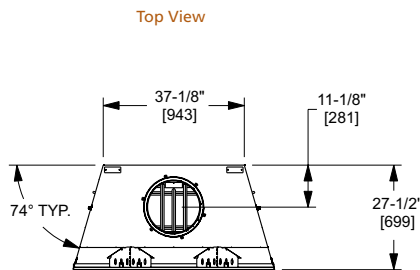

Model	Front Width		Back Width		Height		Depth		Viewing Area
	Unit	Framing	Unit	Framing	Unit	Framing	Unit	Framing	
Montana-36"	42" [1067]	43" [1091]	25" [635]	43" [1091]	42-1/4" [1073]	42-3/8" [1076]	23-1/4" [591]	24-1/8" [613]	36" x 23-1/2" [915 x 597]
Montana-42"	48" [1219]	49" [1246]	31" [787]	49" [1246]	42-1/4" [1073]	42-3/8" [1076]	23-1/4" [591]	24-1/8" [613]	42" x 23-1/2" [1067 x 597]

Drawings to the right represent the 36" and 42" combined.

MODEL	Montana-36"	Montana-42"
A	25" [786]	31" [786]
B	13-7/8" [352]	14" [356]
C	9-1/2" [241]	9-1/2" [241]
D	13-1/4" [337]	14" [356]

CASTLEWOOD

Model	Front Width		Back Width		Height		Depth		Viewing Area
	Unit	Framing	Unit	Framing	Unit	Framing	Unit	Framing	
Castlewood-42"	52-7/8" [1343]	53-7/8" [1368]	37-1/8" [943]	40-1/8" [1019]	74-1/8" [1883]	74-1/2" [1892]	27-1/2" [699]	28-1/2" [724]	41-7/8" x 38" [1063 x 965]