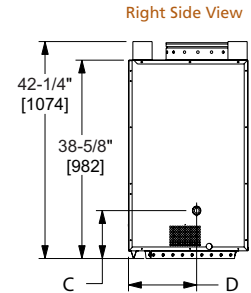

MONTANA

Model	Front Width		Back Width		Height		Depth		Viewing Area
	Unit	Framing	Unit	Framing	Unit	Framing	Unit	Framing	
Montana-36"	42" [1067]	43" [1091]	25" [635]	43" [1091]	42-1/4" [1073]	42-3/8" [1076]	23-1/4" [591]	24-1/8" [613]	36" x 23-1/2" [915 x 597]
Montana-42"	48" [1219]	49" [1246]	31" [787]	49" [1246]	42-1/4" [1073]	42-3/8" [1076]	23-1/4" [591]	24-1/8" [613]	42" x 23-1/2" [1067 x 597]

Drawings to the right represent the 36" and 42" combined.

MODEL	Montana-36"	Montana-42"
A	25" [786]	31" [786]
B	13-7/8" [352]	14" [356]
C	9-1/2" [241]	9-1/2" [241]
D	13-1/4" [337]	14" [356]