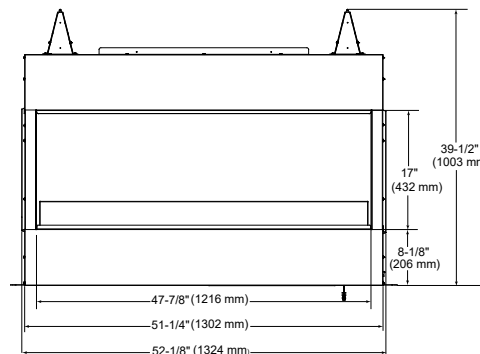

LANAI SEE-THROUGH

Model	Width		Height		Depth		Viewing Area	BTU/hr Input
	Unit	Framing	Unit	Framing	Unit	Framing		
Lanai See-Through 48"	52-1/8" [1324]	52-1/8" [1324]	39-1/2" [1003]	39-3/4" [1009]	13" [330]	11-5/8" [295]	47-7/8" x 17" [1216 x 432]	55,000

Front View