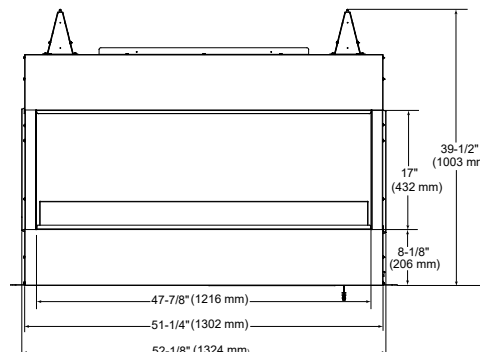

	A	B
Starter Kit	26" (660 mm)	24" (610mm)
Starter Kit + 1 Extension	50" (1,270mm)	48" (1,219mm)
Starter Kit + 2 Extensions	74" (1,880mm)	72" (1,829mm)
Starter Kit + 3 Extensions	98" (2,489mm)	96" (2,438mm)
Starter Kit + 4 Extensions	122" (3,099mm)	120" (3,048mm)

	A	B	C	D	E
in	17	17	45	8	8
mm	432	432	1143	203	203

LANAI

Model	Front Width (A)		Height (B)		Depth (C)		Viewing Area (D x E)	BTU/hr Input
	Unit	Framing	Unit	Framing	Unit	Framing		
Lanai 48"	52-1/8" [1324]	52-3/4" [1340]	39-1/2" [1003]	39-3/4" [1009]	13-3/8" [340]	13-3/8" [340]	47-7/8" x 17" [1216 x 432]	55,000
Lanai 60"	64-1/8" [1629]	64-3/4" [1645]	39-1/2" [1003]	39-3/4" [1009]	13-3/8" [340]	13-3/8" [340]	60" x 17" [1524 x 432]	65,000

Front View

Side View

LANAI SEE-THROUGH

Model	Width		Height		Depth		Viewing Area	BTU/hr Input
	Unit	Framing	Unit	Framing	Unit	Framing		
Lanai See-Through 48"	52-1/8" [1324]	52-1/8" [1324]	39-1/2" [1003]	39-3/4" [1009]	13" [330]	11-5/8" [295]	47-7/8" x 17" [1216 x 432]	55,000

Front View

Side View

FIRE FEATURE SPECIFICATIONS

COURTYARD

Model	Front Width		Back Width		Height		Depth		Viewing Area
	Unit	Framing	Unit	Framing	Unit	Framing	Unit	Framing	
Courtyard-36"	41-3/4" [1060]	43-1/2" [1105]	31-1/2" [800]	43-1/2" [1105]	44" [1118]	44-1/8" [1121]	18" [457]	18-1/8" [459]	36" x 30-3/4" [914 x 781]
Courtyard-42"	47-3/4" [1213]	49-1/2" [1257]	37-1/2" [953]	49-1/2" [1257]	44" [1118]	44-1/8" [1121]	18" [457]	18-1/8" [459]	42" x 30-3/4" [1067 x 781]