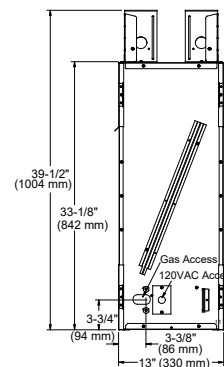

PLAZA

Model	Length	Width	Depth	Viewing Area	BTU/hr Input
Plaza-24"	24" [610]	5-3/8" [137]	5-3/8" [137]	24" x 5-3/8" [613 x 137]	32,000

Clearance to Combustibles

Appliance enclosure must be made entirely of non-combustible materials

	A	B
Starter Kit	26" (660 mm)	24" (610mm)
Starter Kit + 1 Extension	50" (1,270mm)	48" (1,219mm)
Starter Kit + 2 Extensions	74" (1,880mm)	72" (1,829mm)
Starter Kit + 3 Extensions	98" (2,489mm)	96" (2,438mm)
Starter Kit + 4 Extensions	122" (3,099mm)	120" (3,048mm)

	A	B	C	D	E
in	17	17	45	8	8
mm	432	432	1143	203	203

LANAI

Model	Front Width (A)		Height (B)		Depth (C)		Viewing Area (D x E)	BTU/hr Input
	Unit	Framing	Unit	Framing	Unit	Framing		
Lanai 48"	52-1/8" [1324]	52-3/4" [1340]	39-1/2" [1003]	39-3/4" [1009]	13-3/8" [340]	13-3/8" [340]	47-7/8" x 17" [1216 x 432]	55,000
Lanai 60"	64-1/8" [1629]	64-3/4" [1645]	39-1/2" [1003]	39-3/4" [1009]	13-3/8" [340]	13-3/8" [340]	60" x 17" [1524 x 432]	65,000

LANAI SEE-THROUGH

Model	Width		Height		Depth		Viewing Area	BTU/hr Input
	Unit	Framing	Unit	Framing	Unit	Framing		
Lanai See-Through 48"	52-1/8" [1324]	52-1/8" [1324]	39-1/2" [1003]	39-3/4" [1009]	13" [330]	11-5/8" [295]	47-7/8" x 17" [1216 x 432]	55,000

Side View