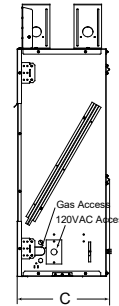

PLAZA

Model	Length	Width	Depth	Viewing Area	BTU/hr Input
Plaza-24"	24" [610]	5-3/8" [137]	5-3/8" [137]	24" x 5-3/8" [613 x 137]	32,000

Clearance to Combustibles

Appliance enclosure must be made entirely of non-combustible materials

	A	B
Starter Kit	26" (660 mm)	24" (610mm)
Starter Kit + 1 Extension	50" (1,270mm)	48" (1,219mm)
Starter Kit + 2 Extensions	74" (1,880mm)	72" (1,829mm)
Starter Kit + 3 Extensions	98" (2,489mm)	96" (2,438mm)
Starter Kit + 4 Extensions	122" (3,099mm)	120" (3,048mm)

	A	B	C	D	E
in	17	17	45	8	8
mm	432	432	1143	203	203

LANAI

Model	Front Width (A)		Height (B)		Depth (C)		Viewing Area (D x E)	BTU/hr Input
	Unit	Framing	Unit	Framing	Unit	Framing		
Lanai 48"	52-1/8" [1324]	52-3/4" [1340]	39-1/2" [1003]	39-3/4" [1009]	13-3/8" [340]	13-3/8" [340]	47-7/8" x 17" [1216 x 432]	55,000
Lanai 60"	64-1/8" [1629]	64-3/4" [1645]	39-1/2" [1003]	39-3/4" [1009]	13-3/8" [340]	13-3/8" [340]	60" x 17" [1524 x 432]	65,000

Side View

LANAI SEE-THROUGH

Model	Width		Height		Depth		Viewing Area	BTU/hr Input
	Unit	Framing	Unit	Framing	Unit	Framing		
Lanai See-Through 48"	52-1/8" [1324]	52-1/8" [1324]	39-1/2" [1003]	39-3/4" [1009]	13" [330]	11-5/8" [295]	47-7/8" x 17" [1216 x 432]	55,000