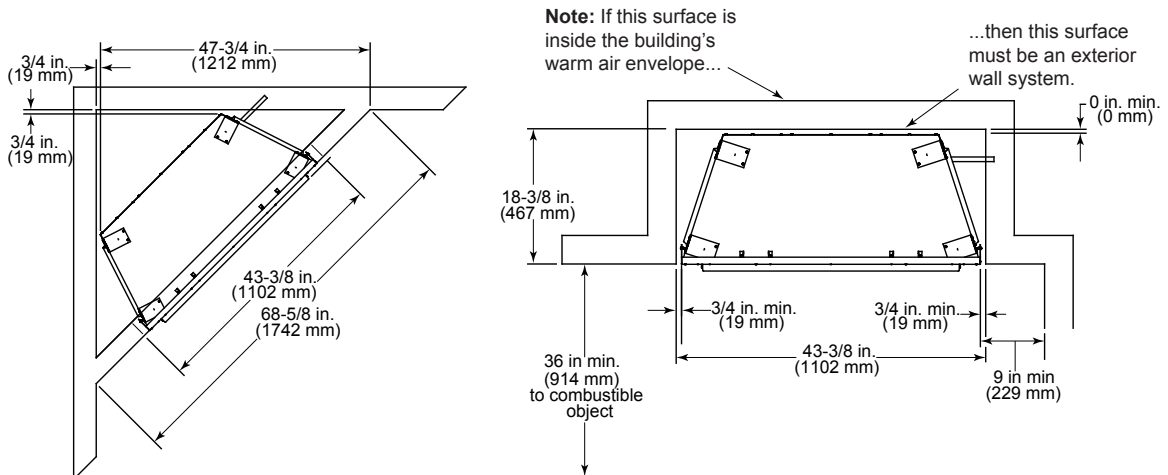

Courtyard 36

Outdoor Gas Fireplace

MODEL	FRONT WIDTH		BACK WIDTH		HEIGHT		DEPTH		VIEWING AREA
	Actual	Framing	Actual	Framing	Actual	Framing	Actual	Framing	
ODCOUG-36	41-7/8" (1063mm)	43-3/8" (1102mm)	30-1/4" (769mm)	43-3/8" (1102mm)	44" (1117mm)	44-1/8" (1121mm)	18-1/8" (462mm)	18-3/8" (467mm)	36-1/4" x 30-3/4" (921mm x 782mm)

APPLIANCE LOCATIONS

NOTICE: Illustrations reflect typical installations and are **FOR DESIGN PURPOSES ONLY**. Illustrations/diagrams are not drawn to scale. Actual installation may vary due to individual design preference.