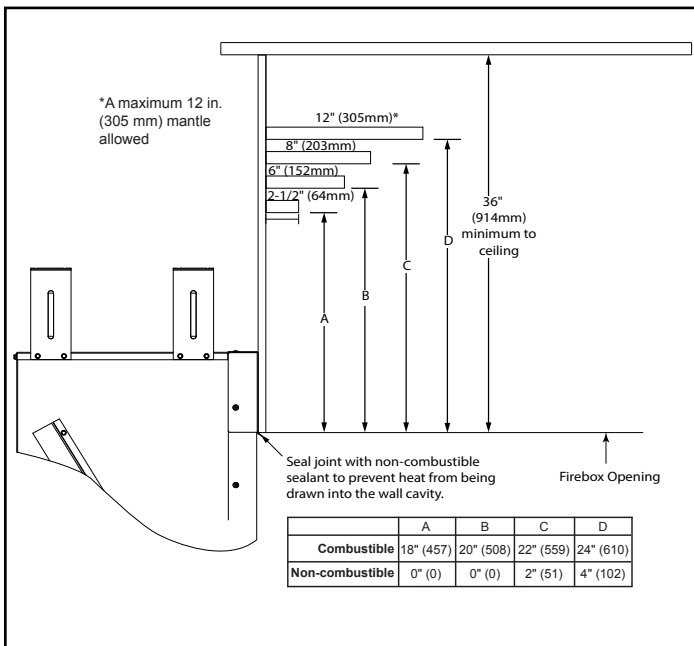

Courtyard 36

Outdoor Gas Fireplace

MODEL	FRONT WIDTH		BACK WIDTH		HEIGHT		DEPTH		VIEWING AREA
	Actual	Framing	Actual	Framing	Actual	Framing	Actual	Framing	
ODCOUG-36	41-7/8" (1063mm)	43-3/8" (1102mm)	30-1/4" (769mm)	43-3/8" (1102mm)	44" (1117mm)	44-1/8" (1121mm)	18-1/8" (462mm)	18-3/8" (467mm)	36-1/4" x 30-3/4" (921mm x 782mm)

APPLIANCE LOCATIONS

NOTICE: Illustrations reflect typical installations and are **FOR DESIGN PURPOSES ONLY**. Illustrations/diagrams are not drawn to scale. Actual installation may vary due to individual design preference.

FRAMING DIMENSIONS

CLEARANCES TO COMBUSTIBLES

MANTEL PROJECTIONS

WALL SWITCH LOCATION

MOISTURE RESISTANCE

PRODUCT LISTING CODES	
US	ANSI Z21.97-2014
CAN	CSA 2.41-2014

Additional information can be found online at www.fireplaces.com.