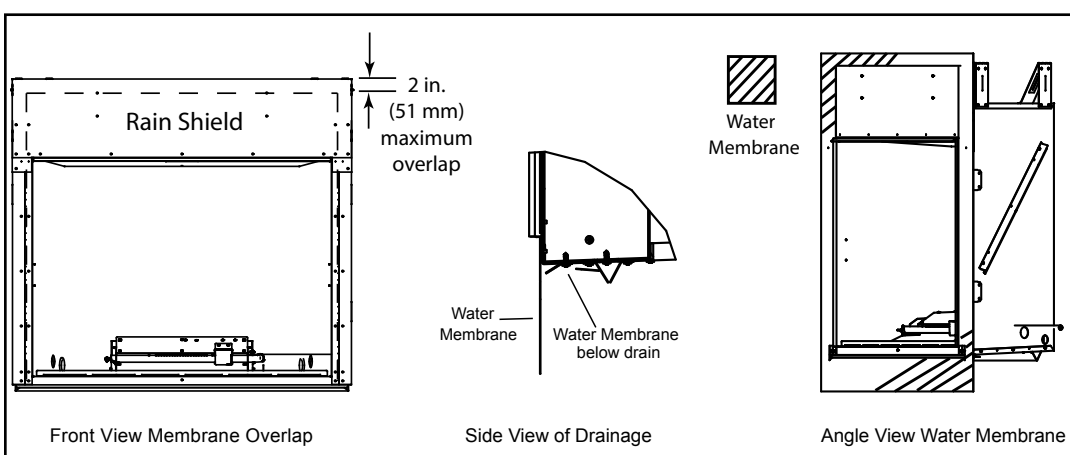

APPLIANCE LOCATIONS

NOTICE: Illustrations reflect typical installations and are **FOR DESIGN PURPOSES ONLY**. Illustrations/diagrams are not drawn to scale. Actual installation may vary due to individual design preference.

FRAMING DIMENSIONS

CLEARANCES TO COMBUSTIBLES

MANTEL PROJECTIONS

WALL SWITCH LOCATION

MOISTURE RESISTANCE

PRODUCT LISTING CODES	
US	ANSI Z21.97-2014
CAN	CSA 2.41-2014

Additional information can be found online at www.fireplaces.com.