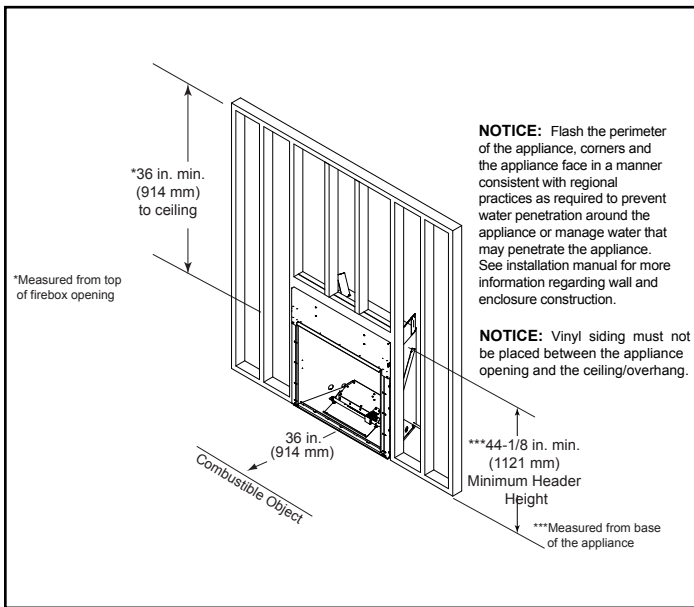

FRAMING DIMENSIONS