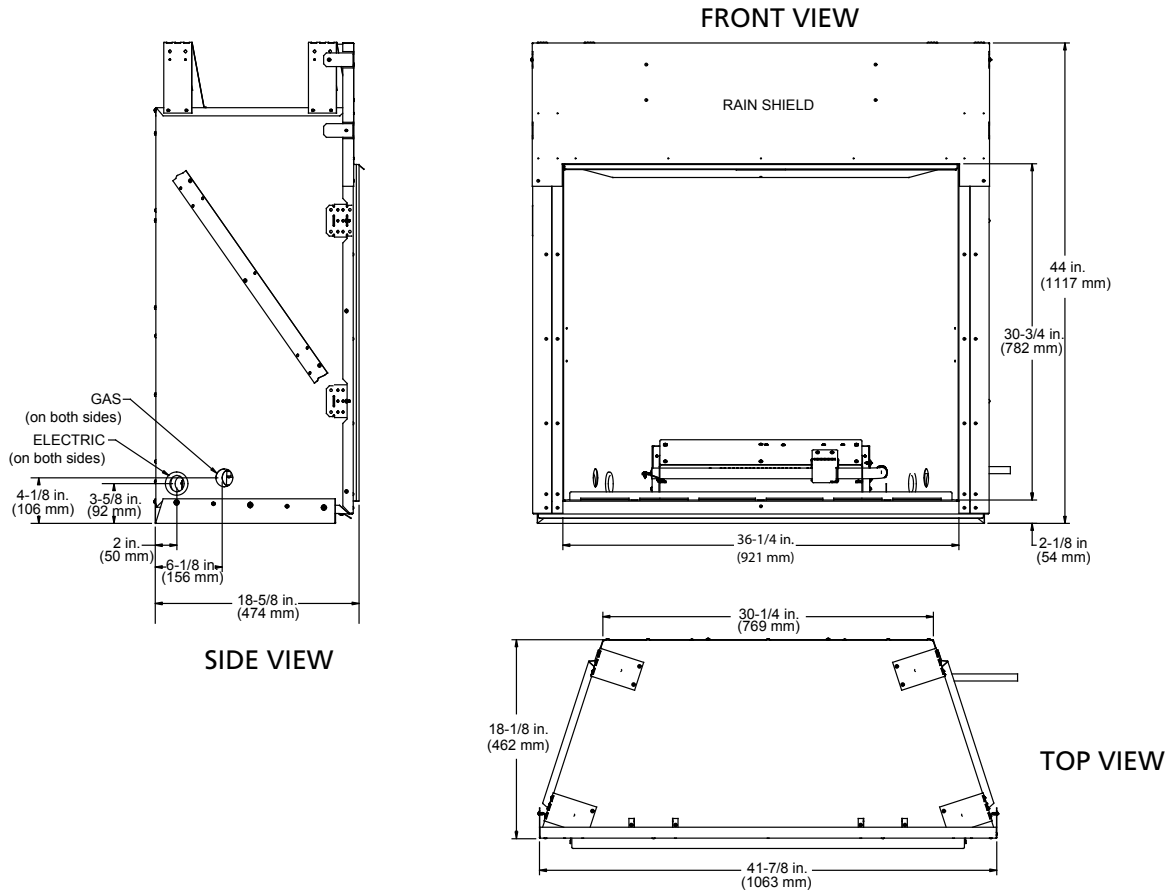

Courtyard 36

Outdoor Gas Fireplace

MODEL	FRONT WIDTH		BACK WIDTH		HEIGHT		DEPTH		VIEWING AREA
	Actual	Framing	Actual	Framing	Actual	Framing	Actual	Framing	
ODCOUG-36	41-7/8" (1063mm)	43-3/8" (1102mm)	30-1/4" (769mm)	43-3/8" (1102mm)	44" (1117mm)	44-1/8" (1121mm)	18-1/8" (462mm)	18-3/8" (467mm)	36-1/4" x 30-3/4" (921mm x 782mm)

APPLIANCE LOCATIONS

NOTICE: Illustrations reflect typical installations and are **FOR DESIGN PURPOSES ONLY**. Illustrations/diagrams are not drawn to scale. Actual installation may vary due to individual design preference.