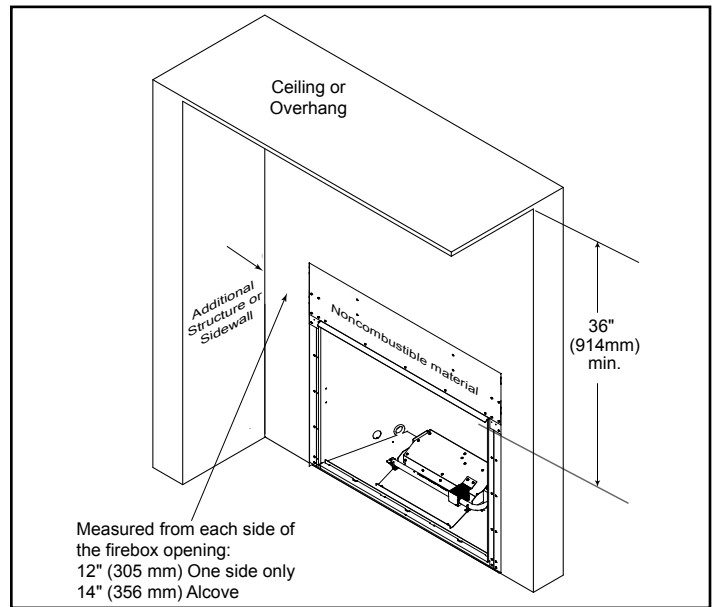

Courtyard 36

Outdoor Gas Fireplace

MODEL	FRONT WIDTH		BACK WIDTH		HEIGHT		DEPTH		VIEWING AREA
	Actual	Framing	Actual	Framing	Actual	Framing	Actual	Framing	
ODCOUG-36	41-7/8" (1063mm)	43-3/8" (1102mm)	30-1/4" (769mm)	43-3/8" (1102mm)	44" (1117mm)	44-1/8" (1121mm)	18-1/8" (462mm)	18-3/8" (467mm)	36-1/4" x 30-3/4" (921mm x 782mm)

APPLIANCE LOCATIONS

NOTICE: Illustrations reflect typical installations and are **FOR DESIGN PURPOSES ONLY**. Illustrations/diagrams are not drawn to scale. Actual installation may vary due to individual design preference.

FRAMING DIMENSIONS

CLEARANCES TO COMBUSTIBLES

MANTEL PROJECTIONS

WALL SWITCH LOCATION

MOISTURE RESISTANCE

PRODUCT LISTING CODES	
US	ANSI Z21.97-2014
CAN	CSA 2.41-2014

Additional information can be found online at www.fireplaces.com.