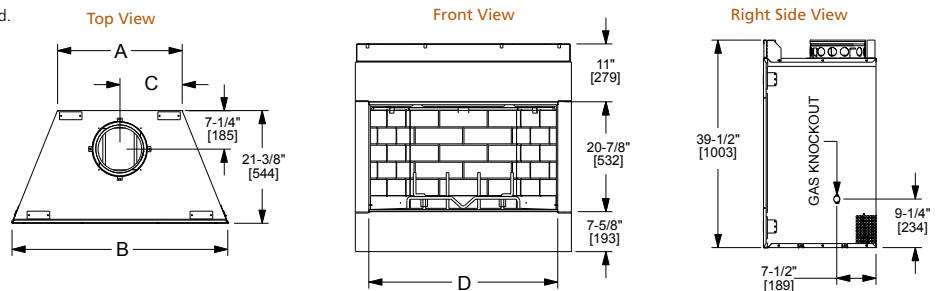

VILLA WOOD

Model	Front Width		Back Width		Height		Depth		Viewing Area
	Unit	Framing	Unit	Framing	Unit	Framing	Unit	Framing	
Villawood-36"	41" [1041]	42" [1067]	23-3/4" [603]	42" [1067]	39-1/2" [1003]	39-3/4" [1010]	21-3/8" [544]	21-1/2" [546]	36" x 20-7/8" [914 x 532]
Villawood-42"	47" [1194]	48" [1219]	29-3/4" [756]	48" [1219]	39-1/2" [1003]	39-3/4" [1010]	21-3/8" [544]	21-1/2" [546]	42" x 20-7/8" [1067 x 532]

Drawings to the right represent the 36" and 42" combined.

MODEL	Villawood-36"	Villawood-42"
A	23-3/4" [603]	29-3/4" [756]
B	41" [1041]	47" [1194]
C	11-7/8" [302]	14-7/8" [378]
D	36" [914]	42" [1067]