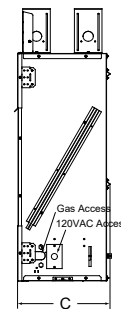

PLAZA

Model	Length	Width	Depth	Viewing Area	BTU/hr Input
Plaza-24"	24" [610]	5-3/8" [137]	5-3/8" [137]	24" x 5-3/8" [613 x 137]	32,000

Clearance to Combustibles

Appliance enclosure must be made entirely of non-combustible materials

	A	B
Starter Kit	26" (660 mm)	24" (610mm)
Starter Kit + 1 Extension	50" (1,270mm)	48" (1,219mm)
Starter Kit + 2 Extensions	74" (1,880mm)	72" (1,829mm)
Starter Kit + 3 Extensions	98" (2,489mm)	96" (2,438mm)
Starter Kit + 4 Extensions	122" (3,099mm)	120" (3,048mm)

		A	B	C	D	E
DDPLAZA-L24S	in	17	17	45	8	8
	mm	432	432	1143	203	203

LANAI

Model	Front Width (A)		Height (B)		Depth (C)		Viewing Area (D x E)	BTU/hr Input
	Unit	Framing	Unit	Framing	Unit	Framing		
Lanai 48"	52-1/8" [1324]	52-3/4" [1340]	39-1/2" [1003]	39-3/4" [1009]	13-3/8" [340]	13-3/8" [340]	47-7/8" x 17" [1216 x 432]	55,000
Lanai 60"	64-1/8" [1629]	64-3/4" [1645]	39-1/2" [1003]	39-3/4" [1009]	13-3/8" [340]	13-3/8" [340]	60" x 17" [1524 x 432]	65,000

Side View

LANAI SEE-THROUGH

Model	Width		Height		Depth		Viewing Area	BTU/hr Input
	Unit	Framing	Unit	Framing	Unit	Framing		
Lanai See-Through 48"	52-1/8" [1324]	52-1/8" [1324]	39-1/2" [1003]	39-3/4" [1009]	13" [330]	11-5/8" [295]	47-7/8" x 17" [1216 x 432]	55,000