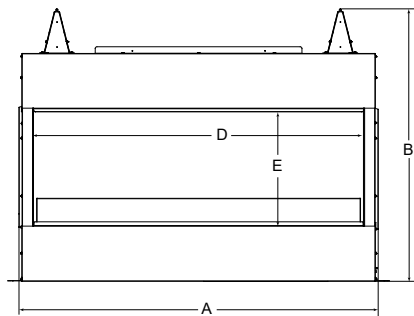

LANAI

Model	Front Width (A)		Height (B)		Depth (C)		Viewing Area (D x E)	BTU/hr Input
	Unit	Framing	Unit	Framing	Unit	Framing		
Lanai 48"	52-1/8" [1324]	52-3/4" [1340]	39-1/2" [1003]	39-3/4" [1009]	13-3/8" [340]	13-3/8" [340]	47-7/8" x 17" [1216 x 432]	55,000
Lanai 60"	64-1/8" [1629]	64-3/4" [1645]	39-1/2" [1003]	39-3/4" [1009]	13-3/8" [340]	13-3/8" [340]	60" x 17" [1524 x 432]	65,000

Front View