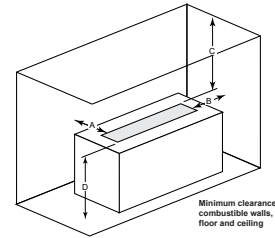

Interior Styles

Traditional

Herringbone

PLAZA

Model	Length	Width	Depth	Viewing Area	BTU/hr Input
Plaza-24"	24" [610]	5-3/8" [137]	5-3/8" [137]	24" x 5-3/8" [613 x 137]	32,000

Clearance to Combustibles

Appliance enclosure must be made entirely of non-combustible materials

	A	B
Starter Kit	26" (660 mm)	24" (610mm)
Starter Kit + 1 Extension	50" (1,270mm)	48" (1,219mm)
Starter Kit + 2 Extensions	74" (1,880mm)	72" (1,829mm)
Starter Kit + 3 Extensions	98" (2,489mm)	96" (2,438mm)
Starter Kit + 4 Extensions	122" (3,099mm)	120" (3,048mm)