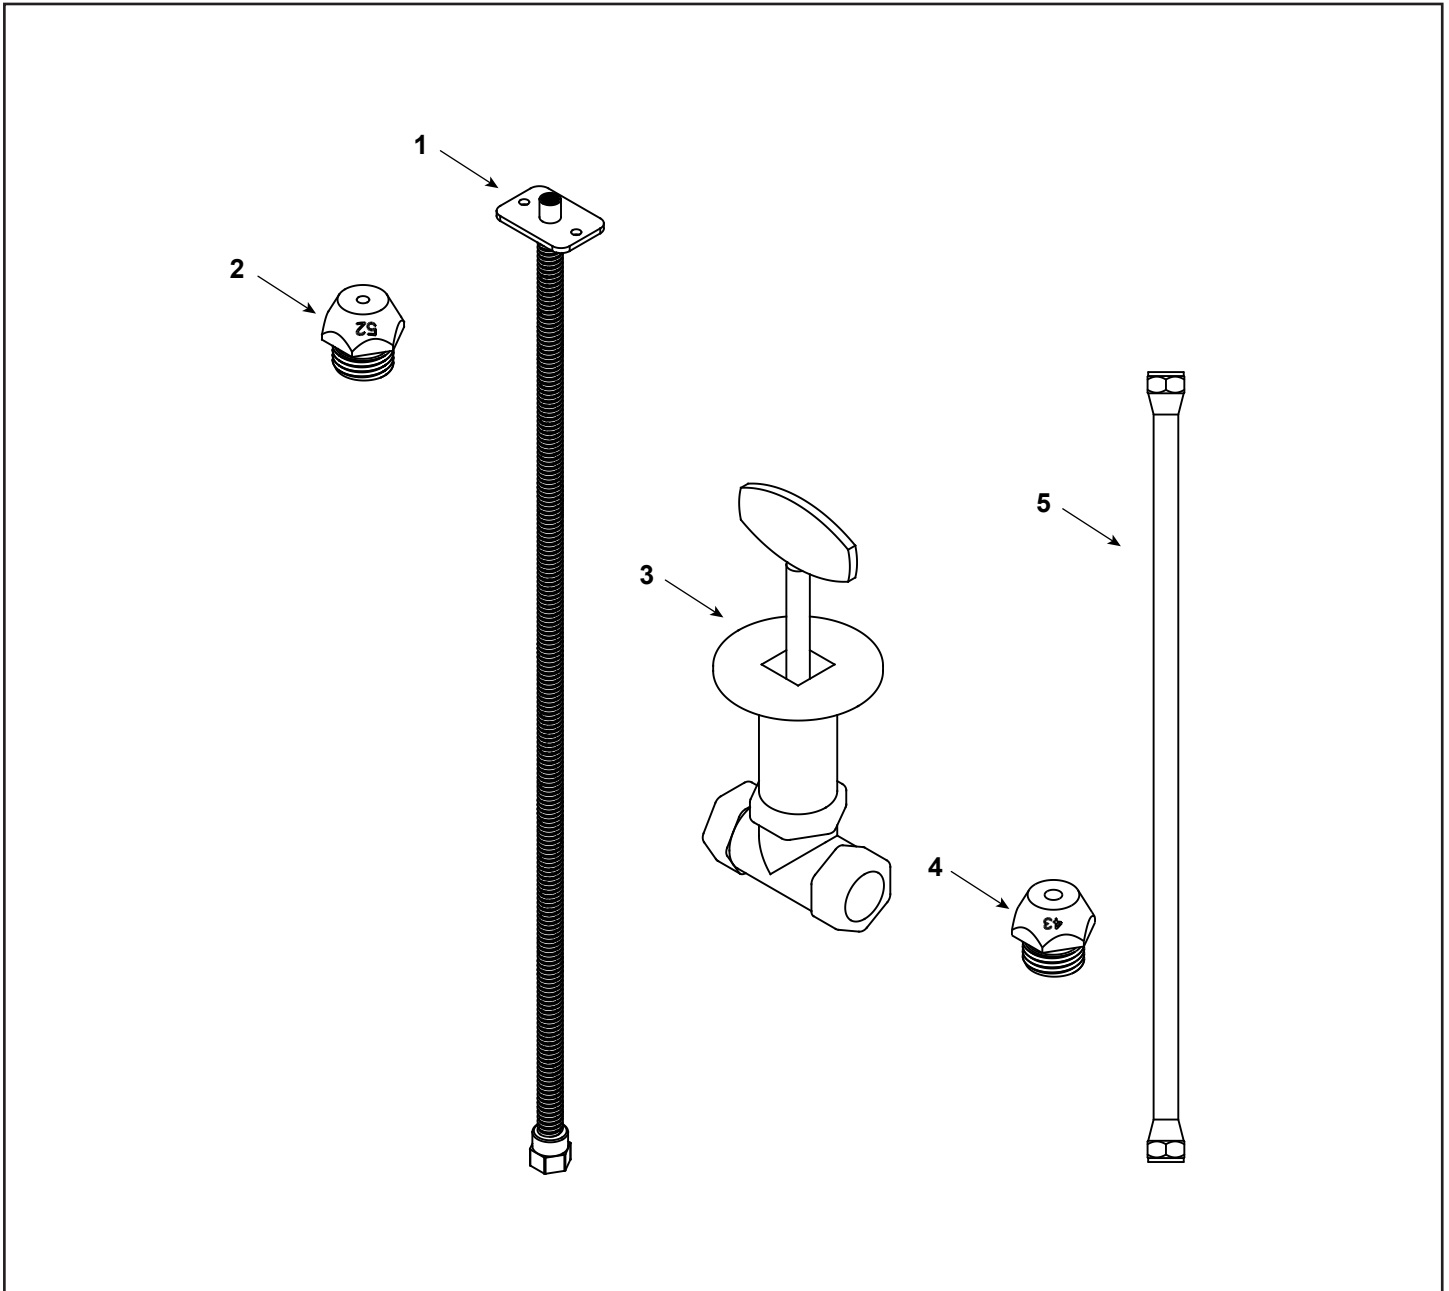

IMPORTANT: THIS IS DATED INFORMATION. Parts must be ordered from a dealer or distributor. **Hearth and Home Technologies does not sell directly to consumers.** Provide model number and serial number when requesting service parts from your dealer or distributor.

Stocked at Depot

ITEM	DESCRIPTION	COMMENTS	PART NUMBER	
1	Bulkhead, Flexible 24"		SRV4079-302	
2	Orifice (#52C)	Propane	SRV582-852	Y
3	Ball Valve, 1/2" NPT	ODPLAZA-L24S Only	SRV4079-304	
4	Orifice (#43C)	Natural	SRV582-843	Y
5	Flex Gas Line, 16"		SRV4121-006	
	Tube Fitting, 1/2" NPT 3/8"		SRV27D7306