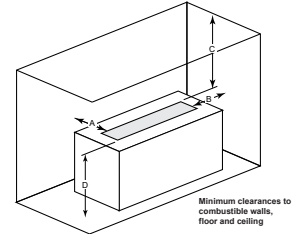

Interior Styles

Traditional

Herringbone

PLAZA

Model	Length	Width	Depth	Viewing Area	BTU/hr Input
Plaza-24"	24" [610]	5-3/8" [137]	5-3/8" [137]	24" x 5-3/8" [613 x 137]	32,000

Clearance to Combustibles

Appliance enclosure must be made entirely of non-combustible materials

	A	B
Starter Kit	26" (660 mm)	24" (610mm)
Starter Kit + 1 Extension	50" (1,270mm)	48" (1,219mm)
Starter Kit + 2 Extensions	74" (1,880mm)	72" (1,829mm)
Starter Kit + 3 Extensions	98" (2,489mm)	96" (2,438mm)
Starter Kit + 4 Extensions	122" (3,099mm)	120" (3,048mm)