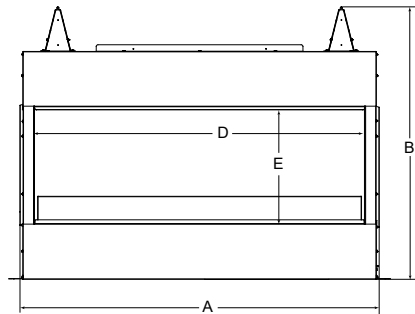

LANAI

Model	Front Width (A)		Height (B)		Depth (C)		Viewing Area (D x E)	BTU/hr Input
	Unit	Framing	Unit	Framing	Unit	Framing		
Lanai 48"	52-1/8" [1324]	52-3/4" [1340]	39-1/2" [1003]	39-3/4" [1009]	13-3/8" [340]	13-3/8" [340]	47-7/8" x 17" [1216 x 432]	55,000
Lanai 60"	64-1/8" [1629]	64-3/4" [1645]	39-1/2" [1003]	39-3/4" [1009]	13-3/8" [340]	13-3/8" [340]	60" x 17" [1524 x 432]	65,000

Front View