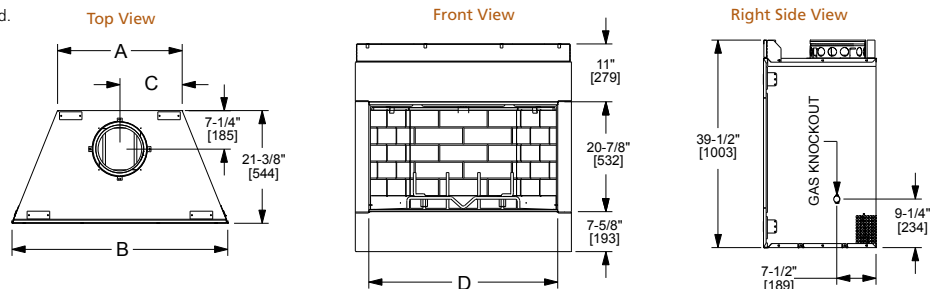

VILLA WOOD

Model	Front Width		Back Width		Height		Depth		Viewing Area
	Unit	Framing	Unit	Framing	Unit	Framing	Unit	Framing	
Villawood-36"	41" [1041]	42" [1067]	23-3/4" [603]	42" [1067]	39-1/2" [1003]	39-3/4" [1010]	21-3/8" [544]	21-1/2" [546]	36" x 20-7/8" [914 x 532]
Villawood-42"	47" [1194]	48" [1219]	29-3/4" [756]	48" [1219]	39-1/2" [1003]	39-3/4" [1010]	21-3/8" [544]	21-1/2" [546]	42" x 20-7/8" [1067 x 532]

Drawings to the right represent the 36" and 42" combined.

MODEL	Villawood-36"	Villawood-42"
A	23-3/4" [603]	29-3/4" [756]
B	41" [1041]	47" [1194]
C	11-7/8" [302]	14-7/8" [378]
D	36" [914]	42" [1067]