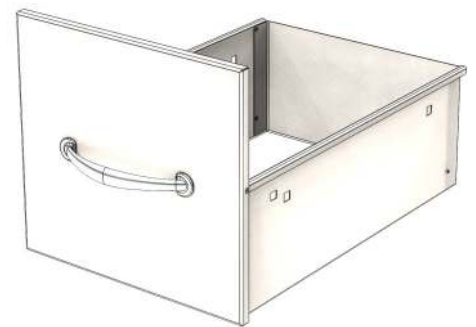

----- Manual continues below -----

ARTP-DDC-32SC
PARTS LIST

BODY 510-1258

DOOR & DRAWER
ASSEMBLY

HANDLE 290-0073
(MOUNTING)

DOOR 510-1255

DRAWER 510-1259

DRAWER 510-1265