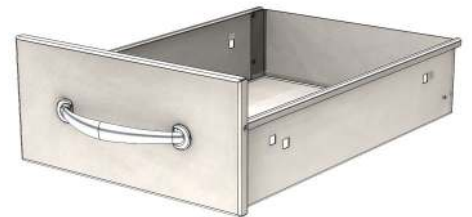

----- Manual continues below -----

ARTP-DDC-32SC
PARTS LIST

BODY 510-1258

DOOR & DRAWER
ASSEMBLY

HANDLE 290-0073
(MOUNTING)

DOOR 510-1255

DRAWER 510-1259

DRAWER 510-1265

DRAWER SLIDES
(PAIR) 290-0460

MAGNETIC CATCH
290-0283

BUMPER 290-0100