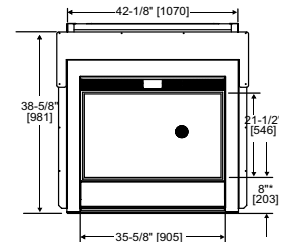

Glass Media Options

Black (Standard)

Clear

Amber

Model	Front Width		Back Width		Height		Depth		Glass Size	BTU/hr Input
	Unit	Framing	Unit	Framing	Unit	Framing	Unit	Framing		
Twilight-II / Twilight-Mod	43" [1091]	44" [1118]	43" [1091]	44" [1118]	46-7/8" [1191]	47-5/8" [1210]	24" [609]	23" [584]	35-5/8" x 21-1/2" [905 x 546]	38,000 (NG), 36,000 (LP)

Side View

Top View

Side View

Indoor Front View

Outdoor Front View

* = MEASURE TO BOTTOM OF LIP AS SHOWN

Shown on cover: Fortress (outdoor side) shown with Herringbone brick refractory

INDOOR/OUTDOOR GAS FIREPLACES

Front View

Top View

Left Side View

Right Side View

Dimensions for all products are in inches and millimeters. Product information is not complete and is subject to change without notice. Product installation must adhere strictly to instructions shipped with product. We recommend measuring individual units at installation. NOTE: Combustible material should not cover the face. Refer to installation manual for detailed specifications on installing this product. Hearth & Home Technologies® reserves the right to update units periodically. The flame and glass media appearance may vary based on the type of fuel burned. Actual product appearance, including flame, may differ from product images.