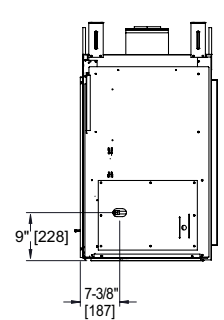

Interior Options

Traditional Brick

Herringbone Brick

Fortress (indoor side) shown with Herringbone brick refractory

Fortress (outdoor side) shown with Herringbone brick refractory

Model	Front Width		Back Width		Height		Depth		Viewing Area	BTU/Hour Input
	Unit	Framing	Unit	Framing	Unit	Framing	Unit	Framing		
Fortress	49-3/8" [1254]	49-1/2" [1257]	49-3/8" [1254]	49-1/2" [1257]	44-3/8" [1154]	44-1/2" [1130]	25-5/8" [650]	23" [584]	36" x 30" [915 x 762]	56,000 (NG/LP)

Front View

Top View

Left Side View

Right Side View

Dimensions for all products are in inches and millimeters. Product information is not complete and is subject to change without notice. Product installation must adhere strictly to instructions shipped with product. We recommend measuring individual units at installation. NOTE: Combustible material should not cover the face. Refer to installation manual for detailed specifications on installing this product. Hearth & Home Technologies® reserves the right to update units periodically. The flame and glass media appearance may vary based on the type of fuel burned. Actual product appearance, including flame, may differ from product images.