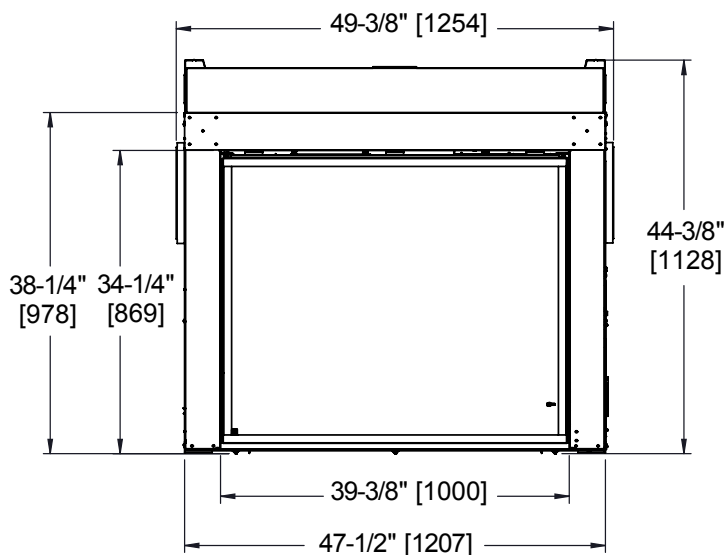

MODEL	FRONT WIDTH		BACK WIDTH		HEIGHT		DEPTH		VIEWING AREA	BTU/HR INPUT
	Actual	Framing	Actual	Framing	Actual	Framing	Actual	Framing		
FORTRESS	49-3/8" [1254]	49-1/2" [1257]	49-3/8" [1254]	49-1/2" [1257]	44-3/8" [1154]	44-1/2" [1130]	25-5/8" [650]	23" [584]	36" X 30"	56,000

Front View

Left Side View

Top View

Right Side View

CEILING AND SIDEWALL CLEARANCES

FRAMING DIMENSIONS

MANTEL CLEARANCES

HEARTH EXTENSION