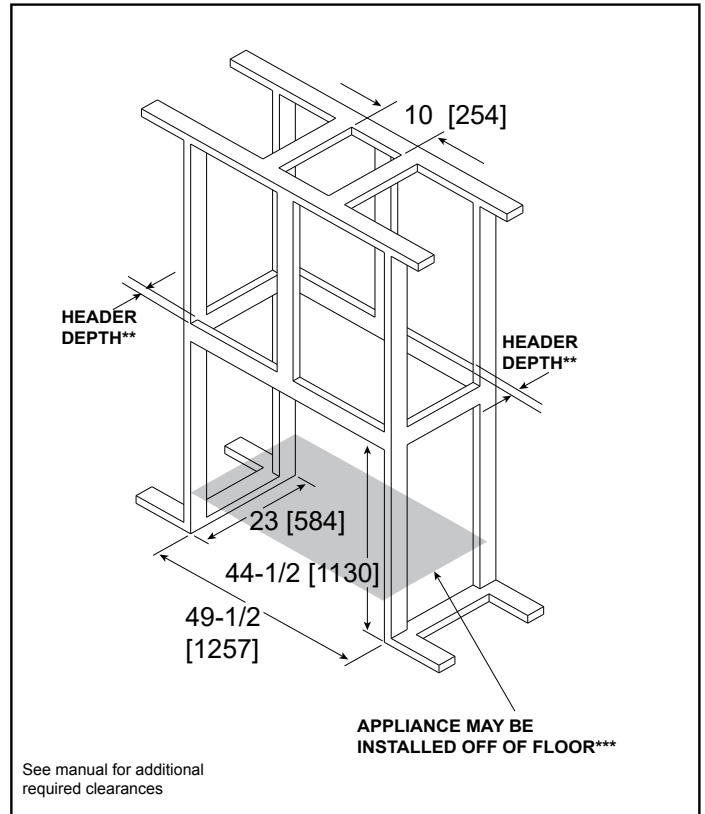

MODEL	FRONT WIDTH		BACK WIDTH		HEIGHT		DEPTH		VIEWING AREA	BTU/HR INPUT
	Actual	Framing	Actual	Framing	Actual	Framing	Actual	Framing		
FORTRESS	49-3/8" [1254]	49-1/2" [1257]	49-3/8" [1254]	49-1/2" [1257]	44-3/8" [1154]	44-1/2" [1130]	25-5/8" [650]	23" [584]	36" X 30"	56,000

Front View

Left Side View

Top View

Right Side View

CEILING AND SIDEWALL CLEARANCES

FRAMING DIMENSIONS

MANTEL CLEARANCES

HEARTH EXTENSION

HOUSE WRAP INSTALLATION

PRODUCT LISTING CODES	
US	ANSI-Z21.88-2014
CAN	CSA 2.33-2014

Product information provided is not complete and is subject to change without notice. Product installation must adhere strictly to instructions accompanying product to avoid risk of fire and potential injury.