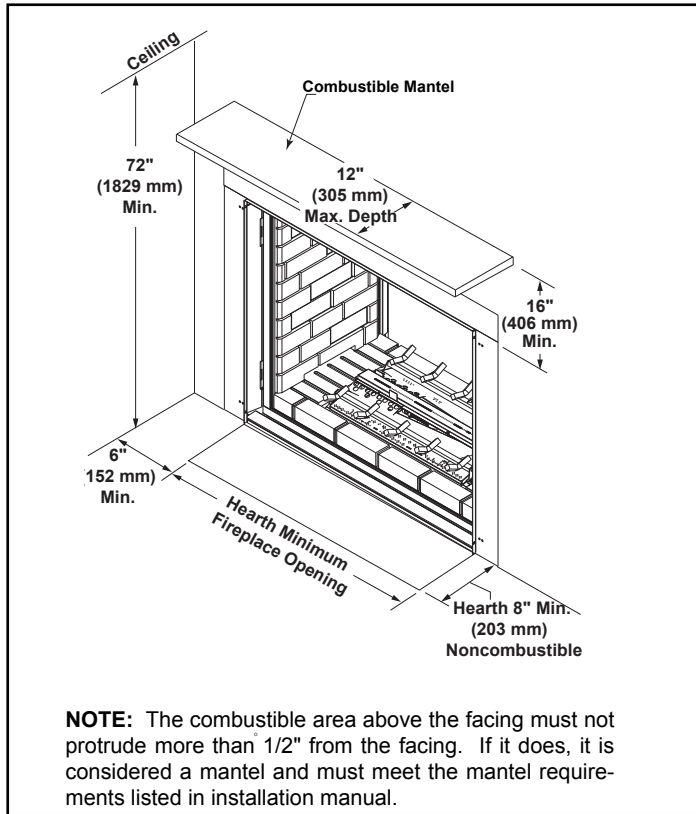

MODEL	FRONT WIDTH		BACK WIDTH		HEIGHT		DEPTH		VIEWING AREA	BTU/HR INPUT
	Actual	Framing	Actual	Framing	Actual	Framing	Actual	Framing		
FORTRESS	49-3/8" [1254]	49-1/2" [1257]	49-3/8" [1254]	49-1/2" [1257]	44-3/8" [1154]	44-1/2" [1130]	25-5/8" [650]	23" [584]	36" X 30"	56,000

Front View

Left Side View

Top View

Right Side View

CEILING AND SIDEWALL CLEARANCES

FRAMING DIMENSIONS

MANTEL CLEARANCES

HEARTH EXTENSION

HOUSE WRAP INSTALLATION

PRODUCT LISTING CODES	
US	ANSI-Z21.88-2014
CAN	CSA 2.33-2014

Product information provided is not complete and is subject to change without notice. Product installation must adhere strictly to instructions accompanying product to avoid risk of fire and potential injury.