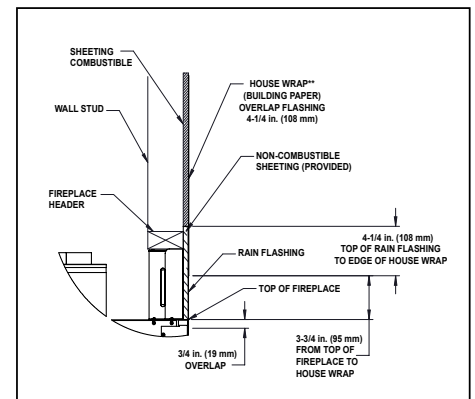

Front View

Left Side View

Top View

Right Side View

CEILING AND SIDEWALL CLEARANCES

FRAMING DIMENSIONS

MANTEL CLEARANCES

HEARTH EXTENSION

HOUSE WRAP INSTALLATION

PRODUCT LISTING CODES	
US	ANSI-Z21.88-2014
CAN	CSA 2.33-2014

Product information provided is not complete and is subject to change without notice. Product installation must adhere strictly to instructions accompanying product to avoid risk of fire and potential injury.