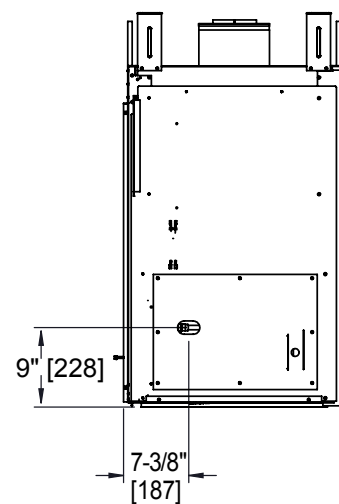

MODEL	FRONT WIDTH		BACK WIDTH		HEIGHT		DEPTH		VIEWING AREA	BTU/HR INPUT
	Actual	Framing	Actual	Framing	Actual	Framing	Actual	Framing		
FORTRESS	49-3/8" [1254]	49-1/2" [1257]	49-3/8" [1254]	49-1/2" [1257]	44-3/8" [1154]	44-1/2" [1130]	25-5/8" [650]	23" [584]	36" X 30"	56,000

Front View

Left Side View

Top View

Right Side View

CEILING AND SIDEWALL CLEARANCES

FRAMING DIMENSIONS

MANTEL CLEARANCES

HEARTH EXTENSION