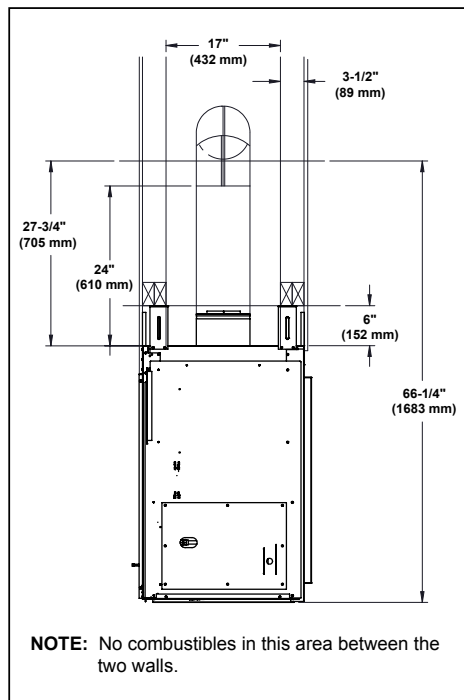

MODEL	FRONT WIDTH		BACK WIDTH		HEIGHT		DEPTH		VIEWING AREA	BTU/HR INPUT
	Actual	Framing	Actual	Framing	Actual	Framing	Actual	Framing		
FORTRESS	49-3/8" [1254]	49-1/2" [1257]	49-3/8" [1254]	49-1/2" [1257]	44-3/8" [1154]	44-1/2" [1130]	25-5/8" [650]	23" [584]	36" X 30"	56,000

Front View

Left Side View

Top View

Right Side View

CEILING AND SIDEWALL CLEARANCES

FRAMING DIMENSIONS

MANTEL CLEARANCES

HEARTH EXTENSION