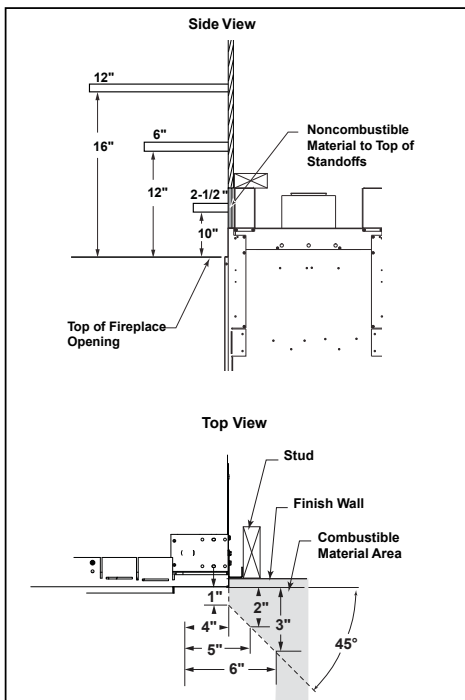

MODEL	FRONT WIDTH		BACK WIDTH		HEIGHT		DEPTH		VIEWING AREA	BTU/HR INPUT
	Actual	Framing	Actual	Framing	Actual	Framing	Actual	Framing		
FORTRESS	49-3/8" [1254]	49-1/2" [1257]	49-3/8" [1254]	49-1/2" [1257]	44-3/8" [1154]	44-1/2" [1130]	25-5/8" [650]	23" [584]	36" X 30"	56,000

Front View

Left Side View

Top View

Right Side View

CEILING AND SIDEWALL CLEARANCES

FRAMING DIMENSIONS

MANTEL CLEARANCES

HEARTH EXTENSION