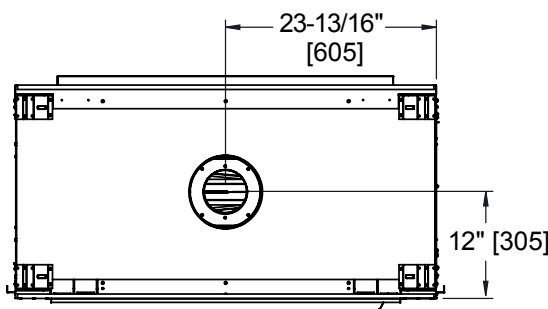

MODEL	FRONT WIDTH		BACK WIDTH		HEIGHT		DEPTH		VIEWING AREA	BTU/HR INPUT
	Actual	Framing	Actual	Framing	Actual	Framing	Actual	Framing		
FORTRESS	49-3/8" [1254]	49-1/2" [1257]	49-3/8" [1254]	49-1/2" [1257]	44-3/8" [1154]	44-1/2" [1130]	25-5/8" [650]	23" [584]	36" X 30"	56,000

Front View

Left Side View

Top View

Right Side View

CEILING AND SIDEWALL CLEARANCES

FRAMING DIMENSIONS

MANTEL CLEARANCES

HEARTH EXTENSION