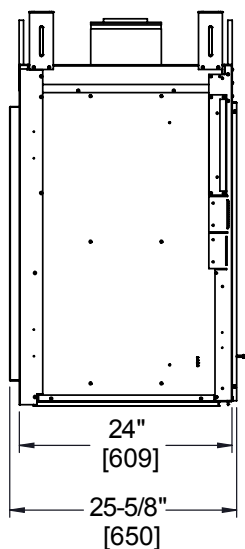

MODEL	FRONT WIDTH		BACK WIDTH		HEIGHT		DEPTH		VIEWING AREA	BTU/HR INPUT
	Actual	Framing	Actual	Framing	Actual	Framing	Actual	Framing		
FORTRESS	49-3/8" [1254]	49-1/2" [1257]	49-3/8" [1254]	49-1/2" [1257]	44-3/8" [1154]	44-1/2" [1130]	25-5/8" [650]	23" [584]	36" X 30"	56,000

Front View

Left Side View

Top View

Right Side View

CEILING AND SIDEWALL CLEARANCES

FRAMING DIMENSIONS

MANTEL CLEARANCES

HEARTH EXTENSION