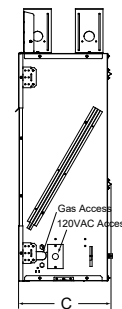

	A	B
Starter Kit	26" (660 mm)	24" (610mm)
Starter Kit + 1 Extension	50" (1,270mm)	48" (1,219mm)
Starter Kit + 2 Extensions	74" (1,880mm)	72" (1,829mm)
Starter Kit + 3 Extensions	98" (2,489mm)	96" (2,438mm)
Starter Kit + 4 Extensions	122" (3,099mm)	120" (3,048mm)

		A	B	C	D	E
DDPLAZA-L24S	in	17	17	45	8	8
	mm	432	432	1143	203	203

LANAI

Model	Front Width (A)		Height (B)		Depth (C)		Viewing Area (D x E)	BTU/hr Input
	Unit	Framing	Unit	Framing	Unit	Framing		
Lanai 48"	52-1/8" [1324]	52-3/4" [1340]	39-1/2" [1003]	39-3/4" [1009]	13-3/8" [340]	13-3/8" [340]	47-7/8" x 17" [1216 x 432]	55,000
Lanai 60"	64-1/8" [1629]	64-3/4" [1645]	39-1/2" [1003]	39-3/4" [1009]	13-3/8" [340]	13-3/8" [340]	60" x 17" [1524 x 432]	65,000

Front View

Side View

LANAI SEE-THROUGH

Model	Width		Height		Depth		Viewing Area	BTU/hr Input
	Unit	Framing	Unit	Framing	Unit	Framing		
Lanai See-Through 48"	52-1/8" [1324]	52-1/8" [1324]	39-1/2" [1003]	39-3/4" [1009]	13" [330]	11-5/8" [295]	47-7/8" x 17" [1216 x 432]	55,000