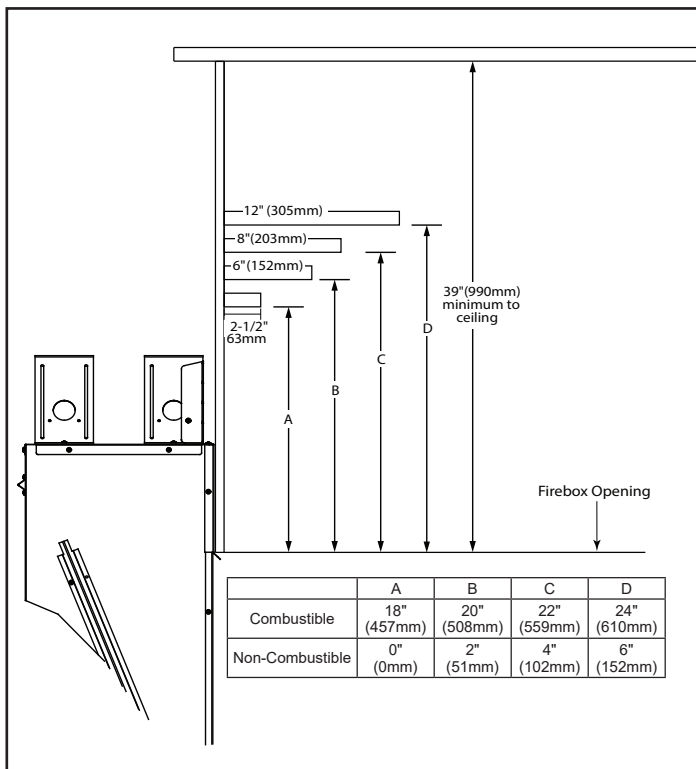

----- Manual continues below -----

Please consult the manufacturer's installation manual for all details and requirements before making a final design layout decision.

Lanai 48

48" Outdoor Gas Fireplace

MODEL	FRONT WIDTH		BACK WIDTH		HEIGHT		DEPTH		VIEWING AREA
	Actual	Framing	Actual	Framing	Actual	Framing	Actual	Framing	
ODLANAIG-48	52-1/8" [1324]	52-3/4" [1340]	52-1/8" [1324]	52-3/4" [1340]	39-1/2" [1003]	39-3/4" [1009]	13-3/8" [340]	13-3/8" [340]	47-7/8" x 17" [1216 x 432]

Front

Side

When utilizing the optional drain pan (ODLANAIG-48DP), please refer to installation manual for details.

APPLIANCE LOCATION

FRAMING DIMENSIONS

MANTEL PROJECTIONS

CLEARANCES TO COMBUSTIBLES

PRODUCT LISTING CODES	
US	ANSI Z221.97-2017
CAN	CSA 2.41-2017