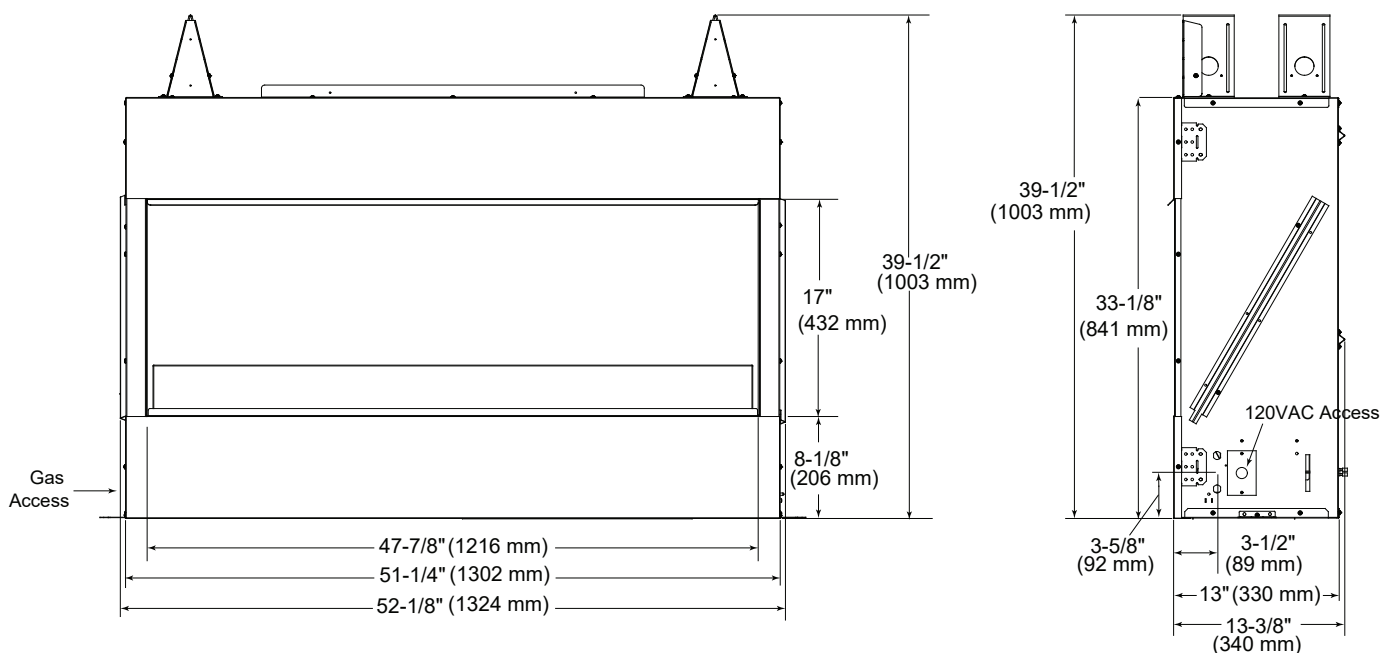

----- Manual continues below -----

Please consult the manufacturer's installation manual for all details and requirements before making a final design layout decision.

Lanai 48

48" Outdoor Gas Fireplace

MODEL	FRONT WIDTH		BACK WIDTH		HEIGHT		DEPTH		VIEWING AREA
	Actual	Framing	Actual	Framing	Actual	Framing	Actual	Framing	
ODLANAIG-48	52-1/8" [1324]	52-3/4" [1340]	52-1/8" [1324]	52-3/4" [1340]	39-1/2" [1003]	39-3/4" [1009]	13-3/8" [340]	13-3/8" [340]	47-7/8" x 17" [1216 x 432]

Front

Side

When utilizing the optional drain pan (ODLANAIG-48DP), please refer to installation manual for details.

APPLIANCE LOCATION

FRAMING DIMENSIONS

MANTEL PROJECTIONS

CLEARANCES TO COMBUSTIBLES

PRODUCT LISTING CODES	
US	ANSI Z221.97-2017
CAN	CSA 2.41-2017