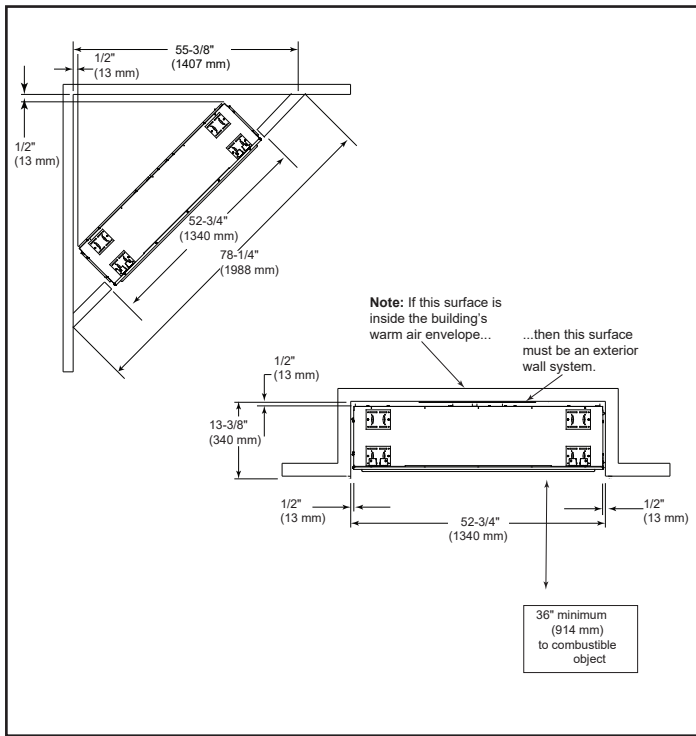

----- Manual continues below -----

Please consult the manufacturer's installation manual for all details and requirements before making a final design layout decision.

Lanai 48

48" Outdoor Gas Fireplace

MODEL	FRONT WIDTH		BACK WIDTH		HEIGHT		DEPTH		VIEWING AREA
	Actual	Framing	Actual	Framing	Actual	Framing	Actual	Framing	
ODLANAIG-48	52-1/8" [1324]	52-3/4" [1340]	52-1/8" [1324]	52-3/4" [1340]	39-1/2" [1003]	39-3/4" [1009]	13-3/8" [340]	13-3/8" [340]	47-7/8" x 17" [1216 x 432]

Front

Side

When utilizing the optional drain pan (ODLANAIG-48DP), please refer to installation manual for details.

APPLIANCE LOCATION

FRAMING DIMENSIONS

MANTEL PROJECTIONS

CLEARANCES TO COMBUSTIBLES

PRODUCT LISTING CODES	
US	ANSI Z221.97-2017
CAN	CSA 2.41-2017