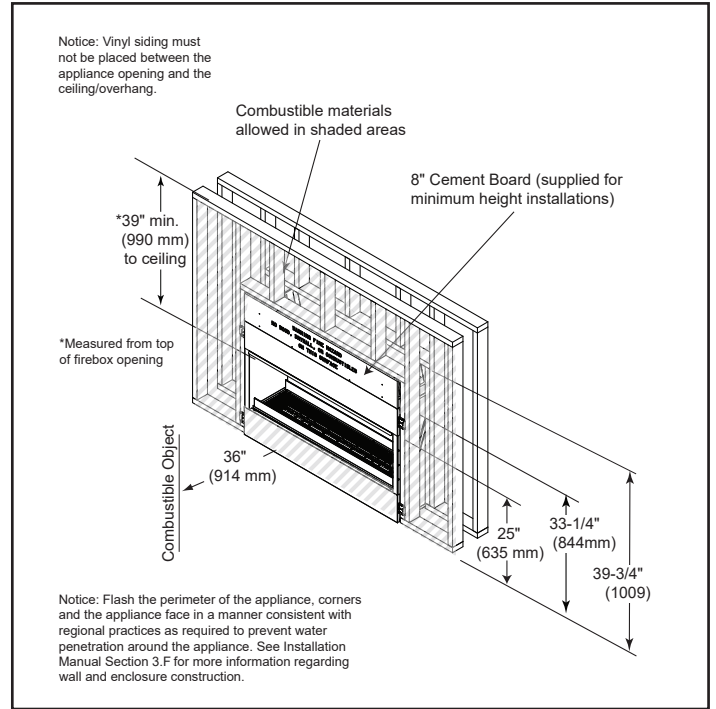

Front

Side

When utilizing the optional drain pan (ODLANAIG-48DP), please refer to installation manual for details.

APPLIANCE LOCATION

FRAMING DIMENSIONS

MANTEL PROJECTIONS

CLEARANCES TO COMBUSTIBLES

PRODUCT LISTING CODES	
US	ANSI Z221.97-2017
CAN	CSA 2.41-2017