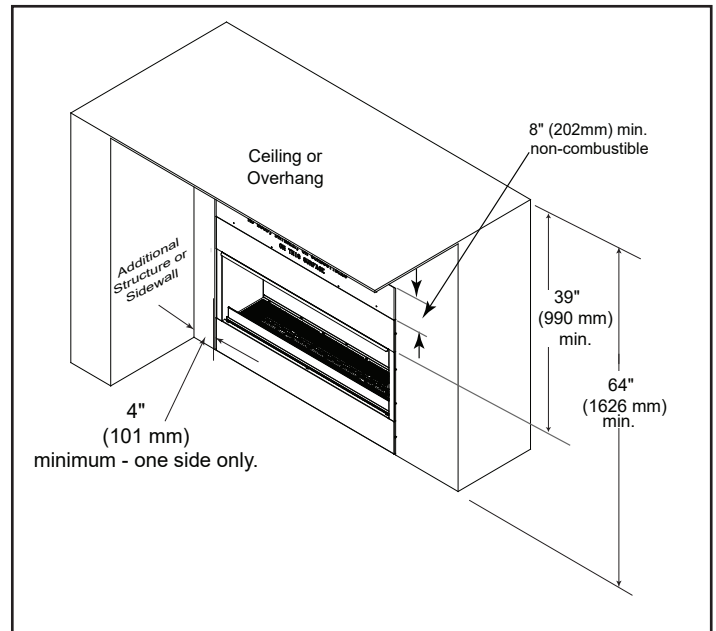

----- Manual continues below -----

Please consult the manufacturer's installation manual for all details and requirements before making a final design layout decision.

Lanai 48

48" Outdoor Gas Fireplace

MODEL	FRONT WIDTH		BACK WIDTH		HEIGHT		DEPTH		VIEWING AREA
	Actual	Framing	Actual	Framing	Actual	Framing	Actual	Framing	
ODLANAIG-48	52-1/8" [1324]	52-3/4" [1340]	52-1/8" [1324]	52-3/4" [1340]	39-1/2" [1003]	39-3/4" [1009]	13-3/8" [340]	13-3/8" [340]	47-7/8" x 17" [1216 x 432]

Front

Side

When utilizing the optional drain pan (ODLANAIG-48DP), please refer to installation manual for details.

APPLIANCE LOCATION

FRAMING DIMENSIONS

MANTEL PROJECTIONS

CLEARANCES TO COMBUSTIBLES

PRODUCT LISTING CODES	
US	ANSI Z221.97-2017
CAN	CSA 2.41-2017