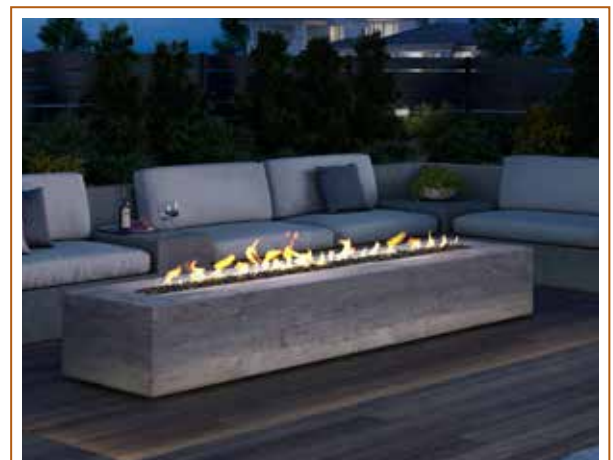

10-foot Plaza shown in custom table with Ebony glass media

Media