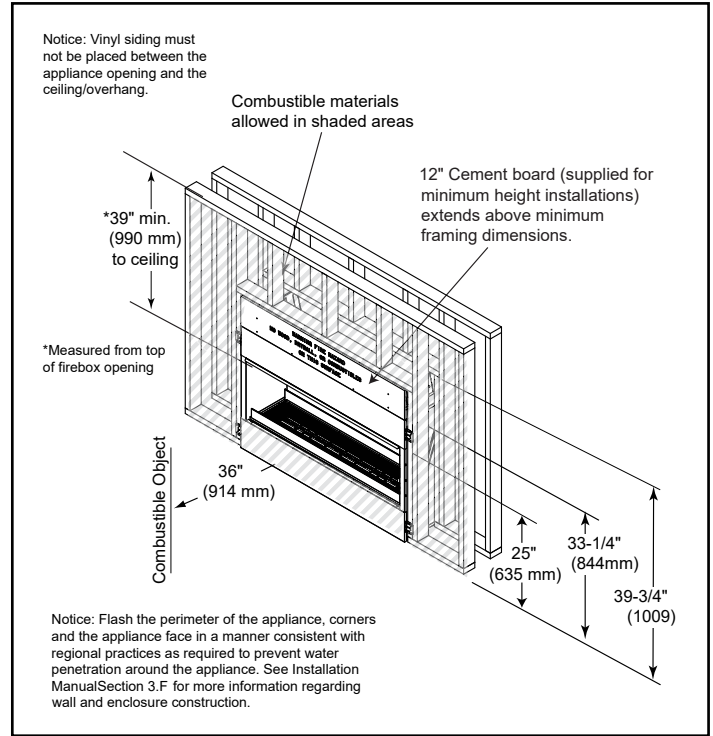

APPLIANCE LOCATION

FRAMING DIMENSIONS

MANTEL PROJECTIONS

CLEARANCES TO COMBUSTIBLES

PRODUCT LISTING CODES	
US	ANSI Z221.97-2017
CAN	CSA 2.41-2017

Product information provided is not complete and is subject to change without notice. Product installation must adhere strictly to instructions accompanying product to avoid risk of fire and potential injury.