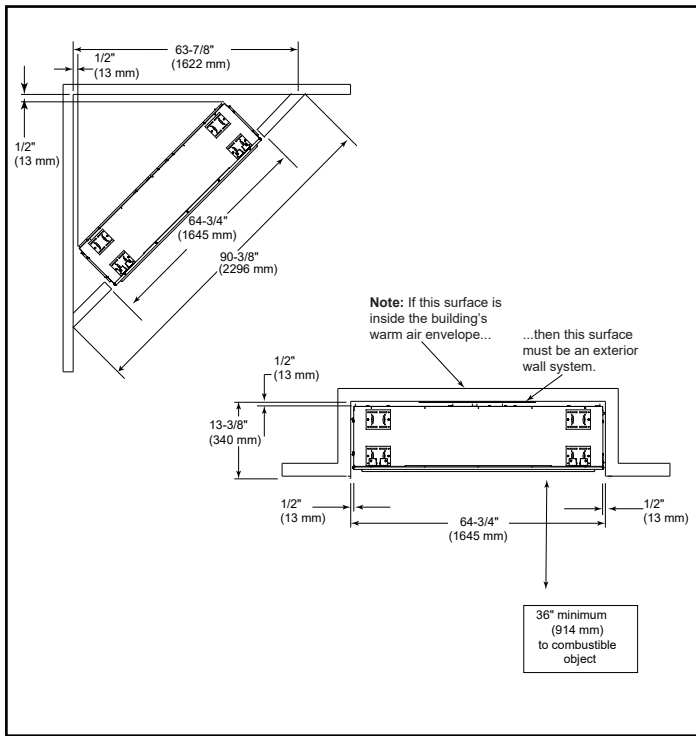

APPLIANCE LOCATION

FRAMING DIMENSIONS

MANTEL PROJECTIONS

CLEARANCES TO COMBUSTIBLES

PRODUCT LISTING CODES	
US	ANSI Z221.97-2017
CAN	CSA 2.41-2017

Product information provided is not complete and is subject to change without notice. Product installation must adhere strictly to instructions accompanying product to avoid risk of fire and potential injury.