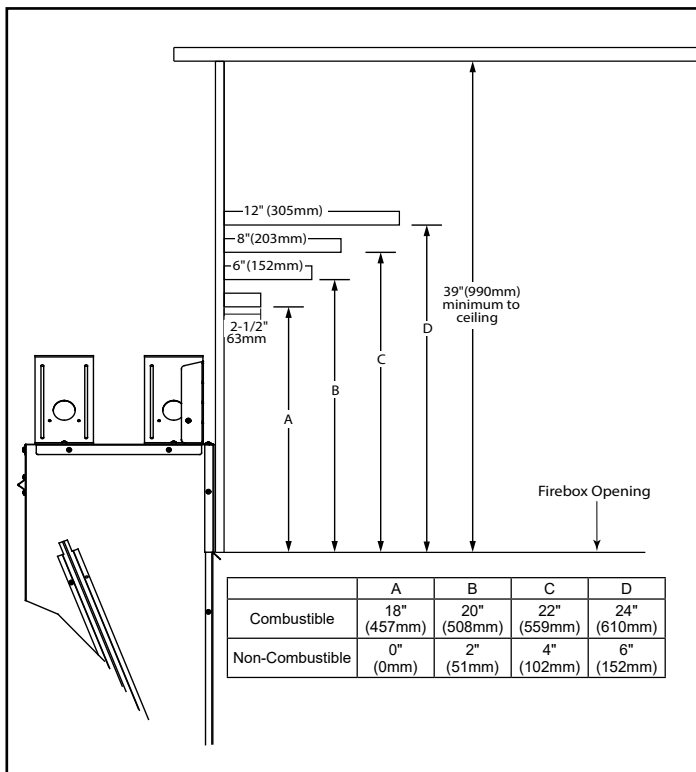

APPLIANCE LOCATION

FRAMING DIMENSIONS

MANTEL PROJECTIONS

CLEARANCES TO COMBUSTIBLES

PRODUCT LISTING CODES	
US	ANSI Z221.97-2017
CAN	CSA 2.41-2017

Product information provided is not complete and is subject to change without notice. Product installation must adhere strictly to instructions accompanying product to avoid risk of fire and potential injury.