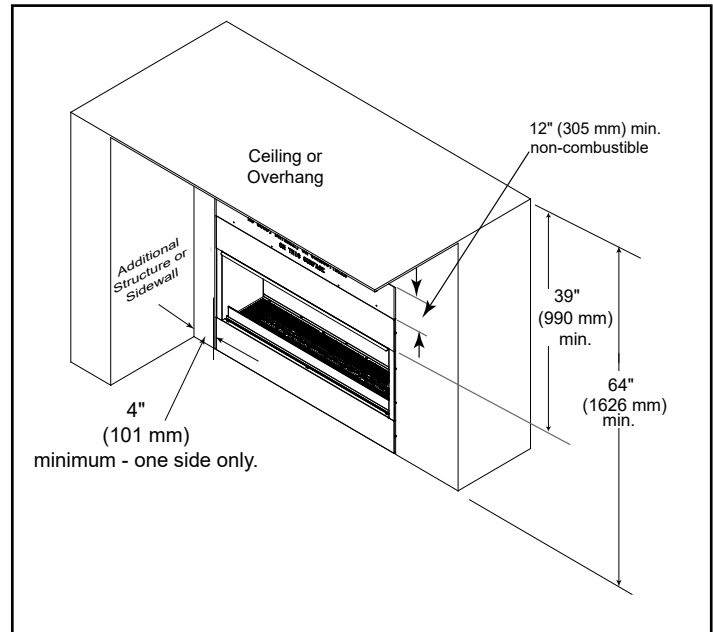

APPLIANCE LOCATION

FRAMING DIMENSIONS

MANTEL PROJECTIONS

CLEARANCES TO COMBUSTIBLES

PRODUCT LISTING CODES	
US	ANSI Z221.97-2017
CAN	CSA 2.41-2017

Product information provided is not complete and is subject to change without notice. Product installation must adhere strictly to instructions accompanying product to avoid risk of fire and potential injury.