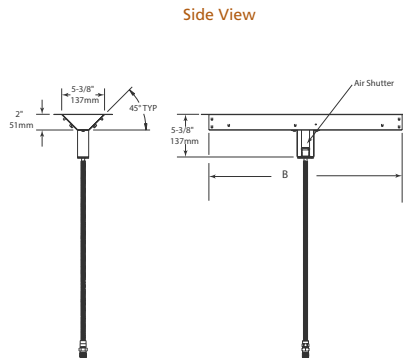

Interior Styles

Traditional

Herringbone

PLAZA

Model	Length	Width	Depth	Viewing Area	BTU/hr Input
Plaza-24"	24" [610]	5-3/8" [137]	5-3/8" [137]	24" x 5-3/8" [613 x 137]	32,000

	A	B
Starter Kit	26" (660 mm)	24" (610mm)
Starter Kit + 1 Extension	50" (1,270mm)	48" (1,219mm)
Starter Kit + 2 Extensions	74" (1,880mm)	72" (1,829mm)
Starter Kit + 3 Extensions	98" (2,489mm)	96" (2,438mm)
Starter Kit + 4 Extensions	122" (3,099mm)	120" (3,048mm)