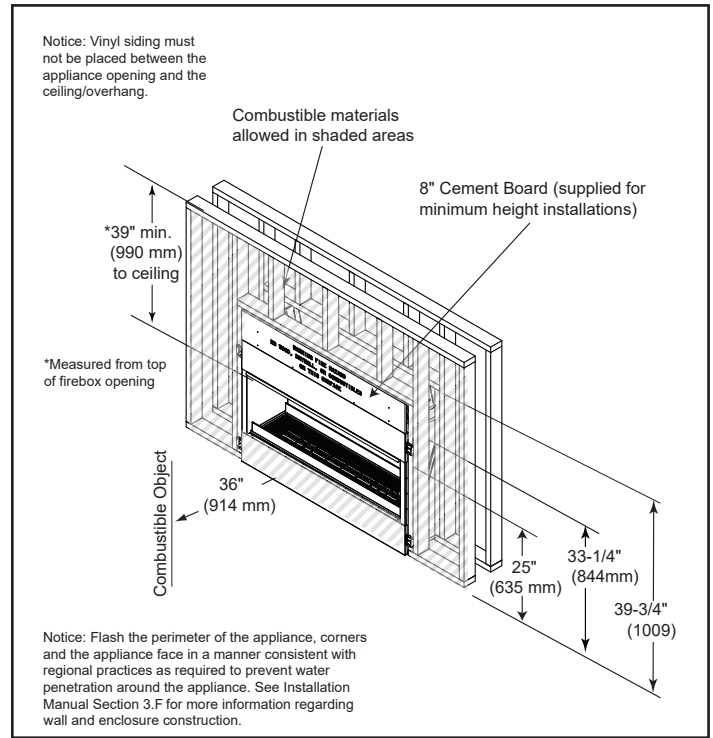

Front

Side

When utilizing the optional drain pan(ODLANAIG-48DP), please refer to installation manual for details.

Additional information can be found online at www.fireplaces.com

APPLIANCE LOCATION

FRAMING DIMENSIONS