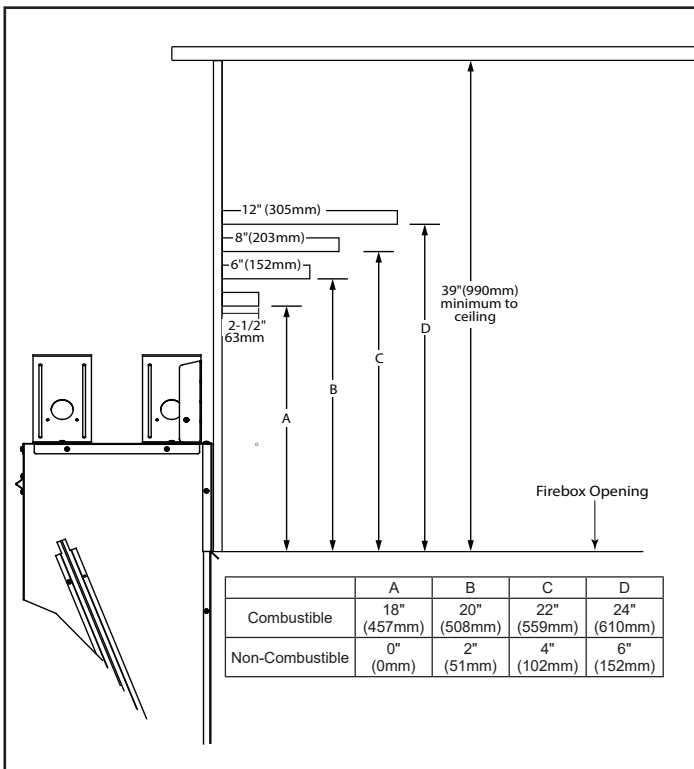

----- Manual continues below -----

Please consult the manufacturer's installation manual for all details and requirements before making a final design layout decision.

Lanai 48 See-Through

48" Outdoor Gas Fireplace

Front

Side

When utilizing the optional drain pan(ODLANAIG-48DP), please refer to installation manual for details.

Additional information can be found online at www.fireplaces.com

APPLIANCE LOCATION

FRAMING DIMENSIONS

MANTEL PROJECTIONS

CLEARANCES TO COMBUSTIBLES

| PRODUCT LISTING CODES | |
|-----------------------|-------------------|
| US | ANSI Z221.97-2017 |
| CAN | CSA 2.41-2017 |

Product information provided is not complete and is subject to change without notice. Product installation must adhere strictly to instructions accompanying product to avoid risk of fire and potential injury.