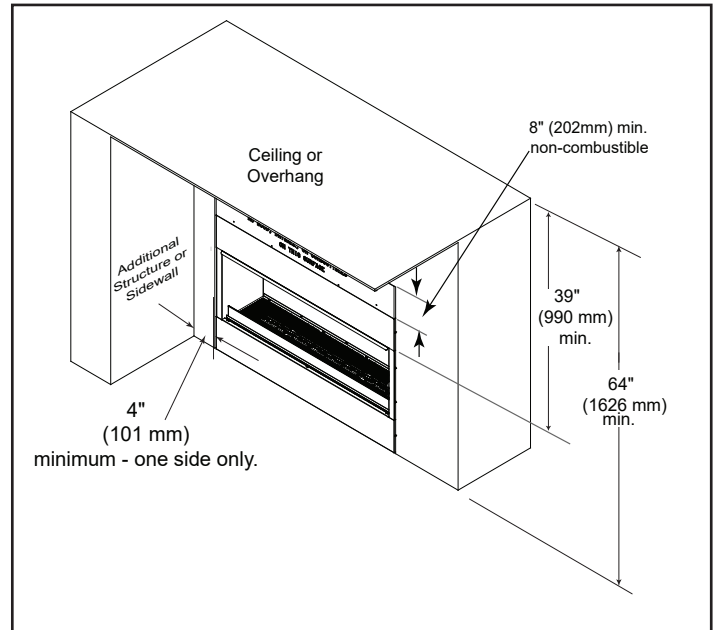

CLEARANCES TO COMBUSTIBLES

PRODUCT LISTING CODES	
US	ANSI Z221.97-2017
CAN	CSA 2.41-2017

Product information provided is not complete and is subject to change without notice. Product installation must adhere strictly to instructions accompanying product to avoid risk of fire and potential injury.

Additional information can be found online at www.fireplaces.com