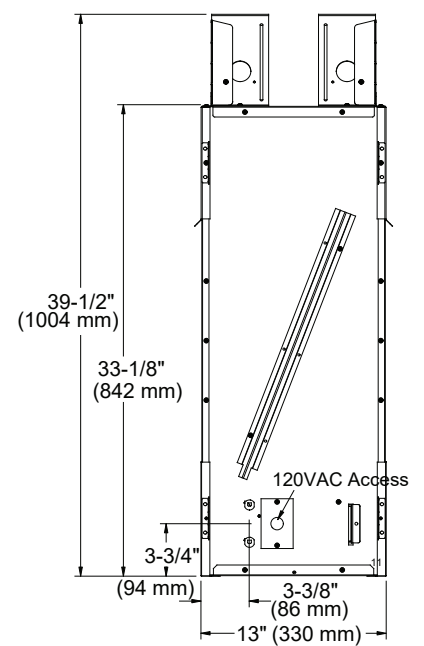

Side

When utilizing the optional drain pan(ODLANAIG-48DP), please refer to installation manual for details.

Additional information can be found online at www.fireplaces.com