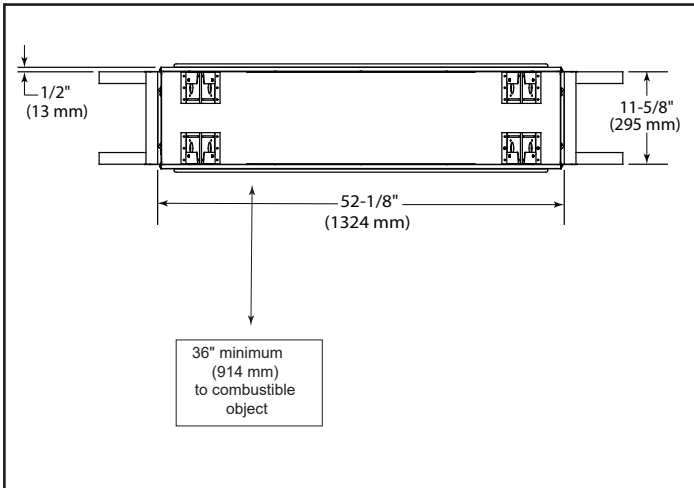

| MODEL | FRONT WIDTH | | BACK WIDTH | | HEIGHT | | DEPTH | | VIEWING AREA |
|---------------|-------------------|-------------------|-------------------|-------------------|-------------------|-------------------|--------------|------------------|-------------------------------|
| | Actual | Framing | Actual | Framing | Actual | Framing | Actual | Framing | |
| ODLANAIGST-48 | 52-1/8" [1324] | 52-1/8" [1324] | 52-1/8" [1324] | 52-1/8" [1324] | 39-1/2" [1003] | 39-3/4" [1009] | 13" [330] | 11-5/8" [295] | 47-7/8" x 17" [1216 x 432] |

Front

Side

When utilizing the optional drain pan(ODLANAIG-48DP), please refer to installation manual for details.

Additional information can be found online at www.fireplaces.com

APPLIANCE LOCATION

FRAMING DIMENSIONS