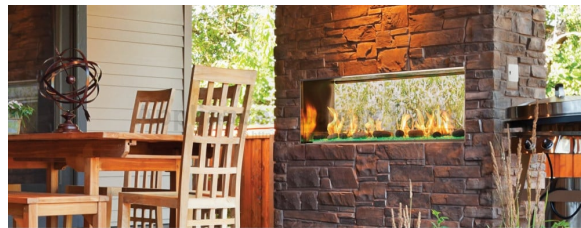

[Find Your Monessen Hearth Fireplace Parts - Select From 701 Models](#)

----- Manual continues below -----