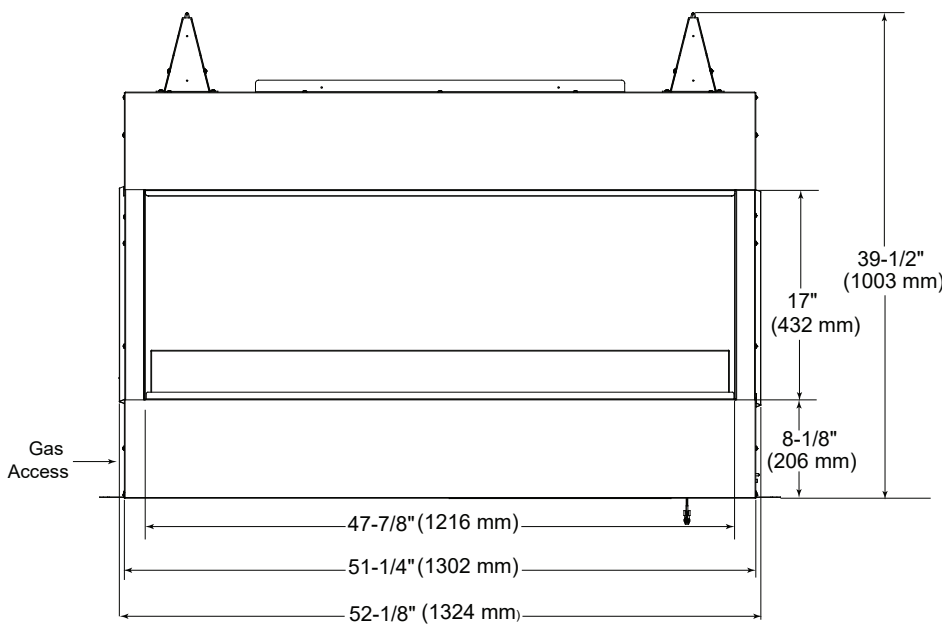

Please consult the manufacturer's installation manual for all details and requirements before making a final design layout decision.

Lanai 48 See-Through

48" Outdoor Gas Fireplace

MODEL	FRONT WIDTH		BACK WIDTH		HEIGHT		DEPTH		VIEWING AREA
	Actual	Framing	Actual	Framing	Actual	Framing	Actual	Framing	
ODLANAIGST-48	52-1/8" [1324]	52-1/8" [1324]	52-1/8" [1324]	52-1/8" [1324]	39-1/2" [1003]	39-3/4" [1009]	13" [330]	11-5/8" [295]	47-7/8" x 17" [1216 x 432]

Front