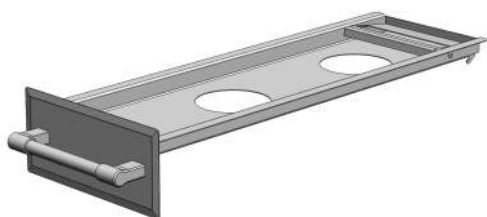

CHAFING TRAY 510-1189