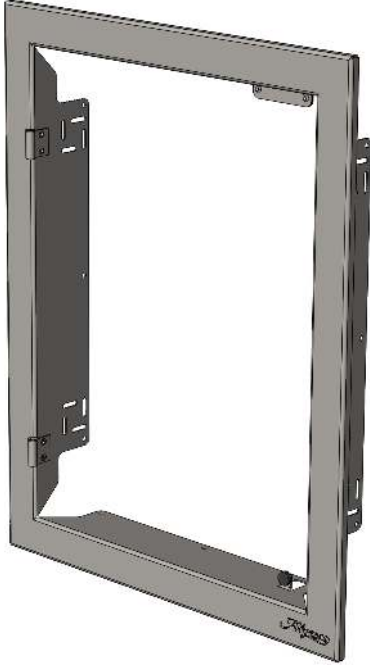

----- Manual continues below -----

**AXE-17L
PARTS LIST**

DOOR FRAME 510-1155

DOOR ASSEMBLY

DOOR 510-1131

HANDLE 290-0401
(MOUNTING HARDWARE
INCLUDED)

ACCESSORY DOOR BIN
XEDS-1 (OPTIONAL)

PLUG 200-0041

BUMPER 290-0100

MAGNETIC
CATCH
290-0283