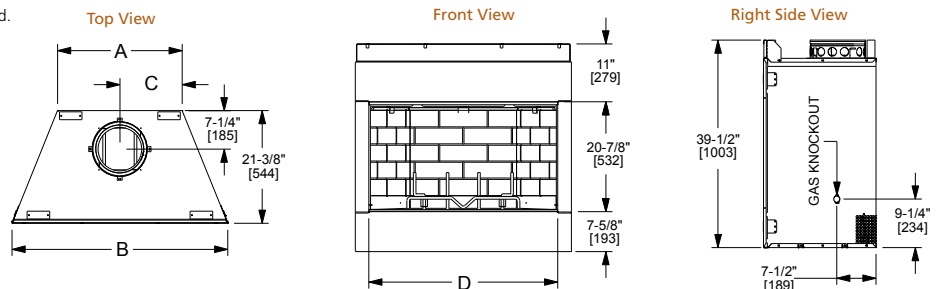

VILLAWOOD

Model	Front Width		Back Width		Height		Depth		Viewing Area
	Unit	Framing	Unit	Framing	Unit	Framing	Unit	Framing	
Villawood-36"	41" [1041]	42" [1067]	23-3/4" [603]	42" [1067]	39-1/2" [1003]	39-3/4" [1010]	21-3/8" [544]	21-1/2" [546]	36" x 20-7/8" [914 x 532]
Villawood-42"	47" [1194]	48" [1219]	29-3/4" [756]	48" [1219]	39-1/2" [1003]	39-3/4" [1010]	21-3/8" [544]	21-1/2" [546]	42" x 20-7/8" [1067 x 532]

Drawings to the right represent the 36" and 42" combined.

MODEL	Villawood-36"	Villawood-42"
A	23-3/4" [603]	29-3/4" [756]
B	41" [1041]	47" [1194]
C	11-7/8" [302]	14-7/8" [378]
D	36" [914]	42" [1067]