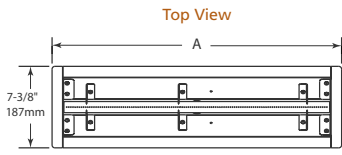

Interior Styles

Traditional

Herringbone

PLAZA

Model	Length	Width	Depth	Viewing Area	BTU/hr Input
Plaza-24"	24" [610]	5-3/8" [137]	5-3/8" [137]	24" x 5-3/8" [613 x 137]	32,000

Clearance to Combustibles

Appliance enclosure must be made entirely of non-combustible materials

	A	B
Starter Kit	26" (660 mm)	24" (610mm)
Starter Kit + 1 Extension	50" (1,270mm)	48" (1,219mm)
Starter Kit + 2 Extensions	74" (1,880mm)	72" (1,829mm)
Starter Kit + 3 Extensions	98" (2,489mm)	96" (2,438mm)
Starter Kit + 4 Extensions	122" (3,099mm)	120" (3,048mm)