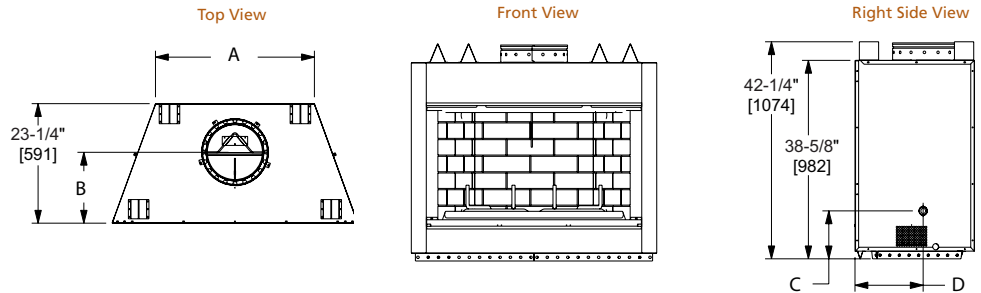

MONTANA

Model	Front Width		Back Width		Height		Depth		Viewing Area
	Unit	Framing	Unit	Framing	Unit	Framing	Unit	Framing	
Montana-36"	42" [1067]	43" [1091]	25" [635]	43" [1091]	42-1/4" [1073]	42-3/8" [1076]	23-1/4" [591]	24-1/8" [613]	36" x 23-1/2" [915 x 597]
Montana-42"	48" [1219]	49" [1246]	31" [787]	49" [1246]	42-1/4" [1073]	42-3/8" [1076]	23-1/4" [591]	24-1/8" [613]	42" x 23-1/2" [1067 x 597]

Drawings to the right represent the 36" and 42" combined.

MODEL	Montana-36"	Montana-42"
A	25" [786]	31" [786]
B	13-7/8" [352]	14" [356]
C	9-1/2" [241]	9-1/2" [241]
D	13-1/4" [337]	14" [356]