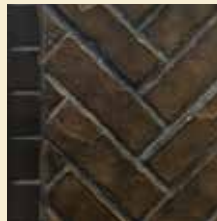

Herringbone Brick