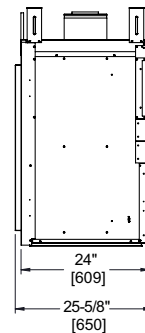

#### Glass Media Options

Black (Standard)

Clear

Amber

Model	Front Width		Back Width		Height		Depth		Glass Size	BTU/hr Input
	Unit	Framing	Unit	Framing	Unit	Framing	Unit	Framing		
Twilight-II / Twilight-Mod	43" [1091]	44" [1118]	43" [1091]	44" [1118]	46-7/8" [1191]	47-5/8" [1210]	24" [609]	23" [584]	35-5/8" x 21-1/2" [905 x 546]	38,000 (NG), 36,000 (LP)

#### Interior Options

Traditional Brick

Herringbone Brick

Fortress (indoor side) shown with Herringbone brick refractory

Fortress (outdoor side) shown with Herringbone brick refractory

Model	Front Width		Back Width		Height		Depth		Viewing Area	BTU/Hour Input
	Unit	Framing	Unit	Framing	Unit	Framing	Unit	Framing		
Fortress	49-3/8" [1254]	49-1/2" [1257]	49-3/8" [1254]	49-1/2" [1257]	44-3/8" [1154]	44-1/2" [1130]	25-5/8" [650]	23" [584]	36" x 30" [915 x 762]	56,000 (NG/LP)

Front View

Top View

Left Side View

Right Side View

Dimensions for all products are in inches and millimeters. Product information is not complete and is subject to change without notice. Product installation must adhere strictly to instructions shipped with product. We recommend measuring individual units at installation. NOTE: Combustible material should not cover the face. Refer to installation manual for detailed specifications on installing this product. Hearth & Home Technologies® reserves the right to update units periodically. The flame and glass media appearance may vary based on the type of fuel burned. Actual product appearance, including flame, may differ from product images.