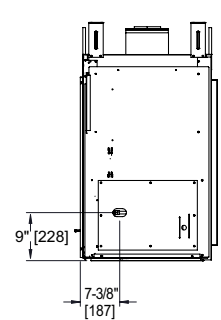

#### Interior Options

Traditional Brick

Herringbone Brick

Fortress (indoor side) shown with Herringbone brick refractory

Fortress (outdoor side) shown with Herringbone brick refractory

Model	Front Width		Back Width		Height		Depth		Viewing Area	BTU/Hour Input
	Unit	Framing	Unit	Framing	Unit	Framing	Unit	Framing		
Fortress	49-3/8" [1254]	49-1/2" [1257]	49-3/8" [1254]	49-1/2" [1257]	44-3/8" [1154]	44-1/2" [1130]	25-5/8" [650]	23" [584]	36" x 30" [915 x 762]	56,000 (NG/LP)

Front View

Top View

Left Side View

Right Side View

Dimensions for all products are in inches and millimeters. Product information is not complete and is subject to change without notice. Product installation must adhere strictly to instructions shipped with product. We recommend measuring individual units at installation. NOTE: Combustible material should not cover the face. Refer to installation manual for detailed specifications on installing this product. Hearth & Home Technologies® reserves the right to update units periodically. The flame and glass media appearance may vary based on the type of fuel burned. Actual product appearance, including flame, may differ from product images.