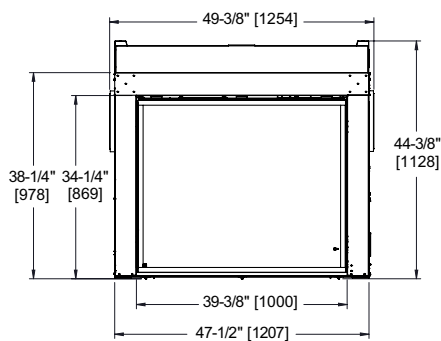

#### Interior Options

Traditional Brick

Herringbone Brick

Fortress (indoor side) shown with Herringbone brick refractory

Fortress (outdoor side) shown with Herringbone brick refractory

Model	Front Width		Back Width		Height		Depth		Viewing Area	BTU/Hour Input
	Unit	Framing	Unit	Framing	Unit	Framing	Unit	Framing		
Fortress	49-3/8" [1254]	49-1/2" [1257]	49-3/8" [1254]	49-1/2" [1257]	44-3/8" [1154]	44-1/2" [1130]	25-5/8" [650]	23" [584]	36" x 30" [915 x 762]	56,000 (NG/LP)

Front View

Top View

Left Side View

Right Side View

Dimensions for all products are in inches and millimeters. Product information is not complete and is subject to change without notice. Product installation must adhere strictly to instructions shipped with product. We recommend measuring individual units at installation. NOTE: Combustible material should not cover the face. Refer to installation manual for detailed specifications on installing this product. Hearth & Home Technologies® reserves the right to update units periodically. The flame and glass media appearance may vary based on the type of fuel burned. Actual product appearance, including flame, may differ from product images.