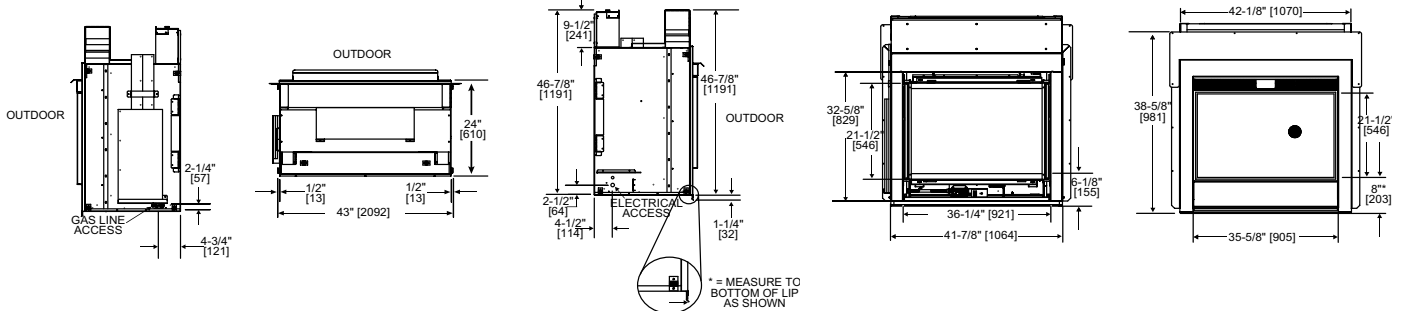

Side View

Top View

Side View

Indoor Front View

Outdoor Front View

Shown on cover: Fortress (outdoor side) shown with Herringbone brick refractory