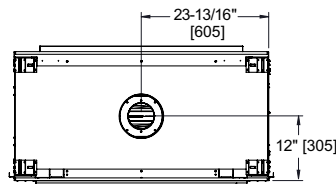

#### Interior Options

Traditional Brick

Herringbone Brick

Fortress (indoor side) shown with Herringbone brick refractory

Fortress (outdoor side) shown with Herringbone brick refractory

Model	Front Width		Back Width		Height		Depth		Viewing Area	BTU/Hour Input
	Unit	Framing	Unit	Framing	Unit	Framing	Unit	Framing		
Fortress	49-3/8" [1254]	49-1/2" [1257]	49-3/8" [1254]	49-1/2" [1257]	44-3/8" [1154]	44-1/2" [1130]	25-5/8" [650]	23" [584]	36" x 30" [915 x 762]	56,000 (NG/LP)

Front View

Top View

Left Side View

Right Side View

Dimensions for all products are in inches and millimeters. Product information is not complete and is subject to change without notice. Product installation must adhere strictly to instructions shipped with product. We recommend measuring individual units at installation. NOTE: Combustible material should not cover the face. Refer to installation manual for detailed specifications on installing this product. Hearth & Home Technologies® reserves the right to update units periodically. The flame and glass media appearance may vary based on the type of fuel burned. Actual product appearance, including flame, may differ from product images.