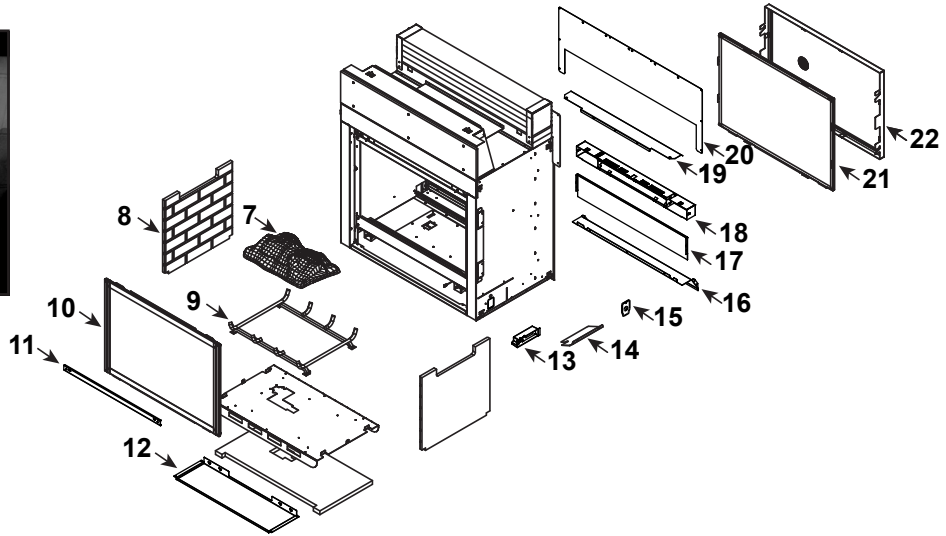

Log Set Assembly

IMPORTANT: THIS IS DATED INFORMATION. Parts must be ordered from a dealer or distributor. **Hearth and Home Technologies does not sell directly to consumers.** Provide model number and serial number when requesting service parts from your dealer or distributor.

Stocked
in Depot

ITEM	DESCRIPTION	COMMENTS	PART NUMBER	
	Log Set Assembly		LOGS-MSR	Y
1	Log 1		SRV2005-701	
2	Log 2		SRV2005-700	
3	Log 3		SRV2005-702	
4	Log 4		SRV2005-703	
5	Log 5		SRV2005-704	
6	Log 6		SRV2005-705	
7	Burner Assembly		2668-008	Y
8	Refractory, Side		SRV2005-730	
9	Grate Assembly		SRV2005-012	
10	Indoor Glass Assembly		GLA-6TROC	Y
11	Glass Clip		2668-121	Y
12	Drain Pan		2668-118	
13	Junction Box		SRV2326-013	Y
14	Junction Box Shield		2087-149	
15	Cover Plate		2668-114	
16	Deflection Plate		2668-136	
17	Cover Panel		2368-114	
18	Wind Screen Assembly		2668-004	
19	Hood-Exterior Side		2368-113	
20	Flashing		2668-159	
21	Outdoor Glass Assembly		GLA-OUTDOOR2	
22	Mesh Assembly, Exterior		2368-030	
	Mesh		2368-225