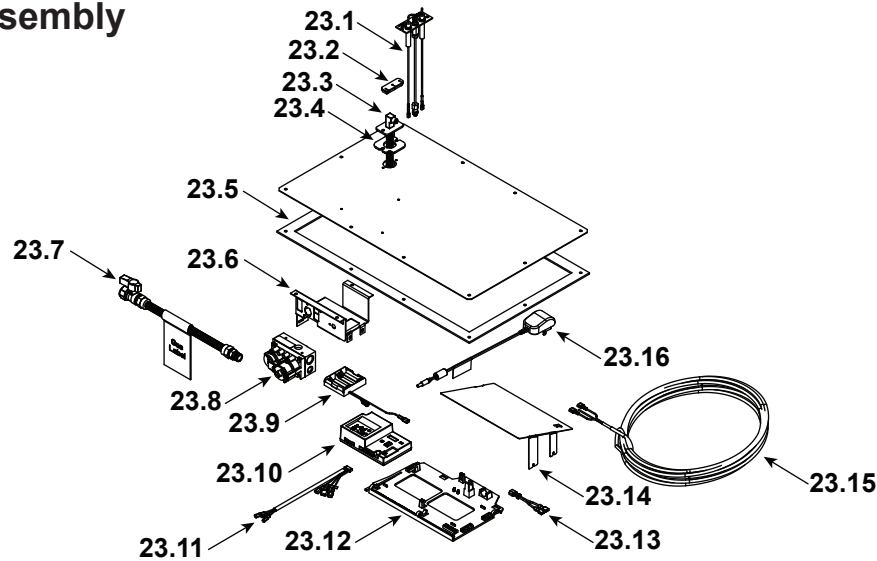

#23 Valve Assembly

IMPORTANT: THIS IS DATED INFORMATION. Parts must be ordered from a dealer or distributor.
Hearth and Home Technologies does not sell directly to consumers. Provide model number and serial number when requesting service parts from your dealer or distributor.

Stocked in Depot

ITEM	DESCRIPTION	COMMENTS	PART NUMBER	
23.1	Pilot Assembly NG		2406-012	Y
	Pilot Assembly Propane	Convert 2406-012 with SRV593-527		Y
	Pilot Tube		SRV485-301	Y
23.2	3-Hole Grommet		SRV2118-420	
23.3	Flex Tube Assembly		4021-428	
23.4	Burner Neck Gasket		2025-407	
23.5	Valve Plate Gasket		2087-112	
23.6	Valve Bracket		2118-104	
23.7	Flex Ball Valve Assembly		SRV302-320	Y
23.8	Valve NG		SRV593-500	Y
	Valve Propane		SRV593-501	Y
	Male Connector	Pkg of 5	303-315/5	Y
23.9	Battery Pack		SRV2326-134	Y
23.10	Module, IFT Control		SRV2326-130	Y
23.11	Harness, IFT 6 Pin Wiring		SRV2326-132	Y
23.12	Component Tray		2532-170	
23.13	Jumper Wire		SRV2187-198	Y
23.14	Component Heat Shield		2668-144	
23.15	Wall Switch Wire		SRV2118-170	Y
23.16	Transformer, 6 Volt Wall		SRV2326-131	Y
	Burner Orifice (NG) (#32C)		SRV582-832	Y
	Burner Orifice (Propane) (#50C)		582-850	Y

Additional service part numbers appear on following page.